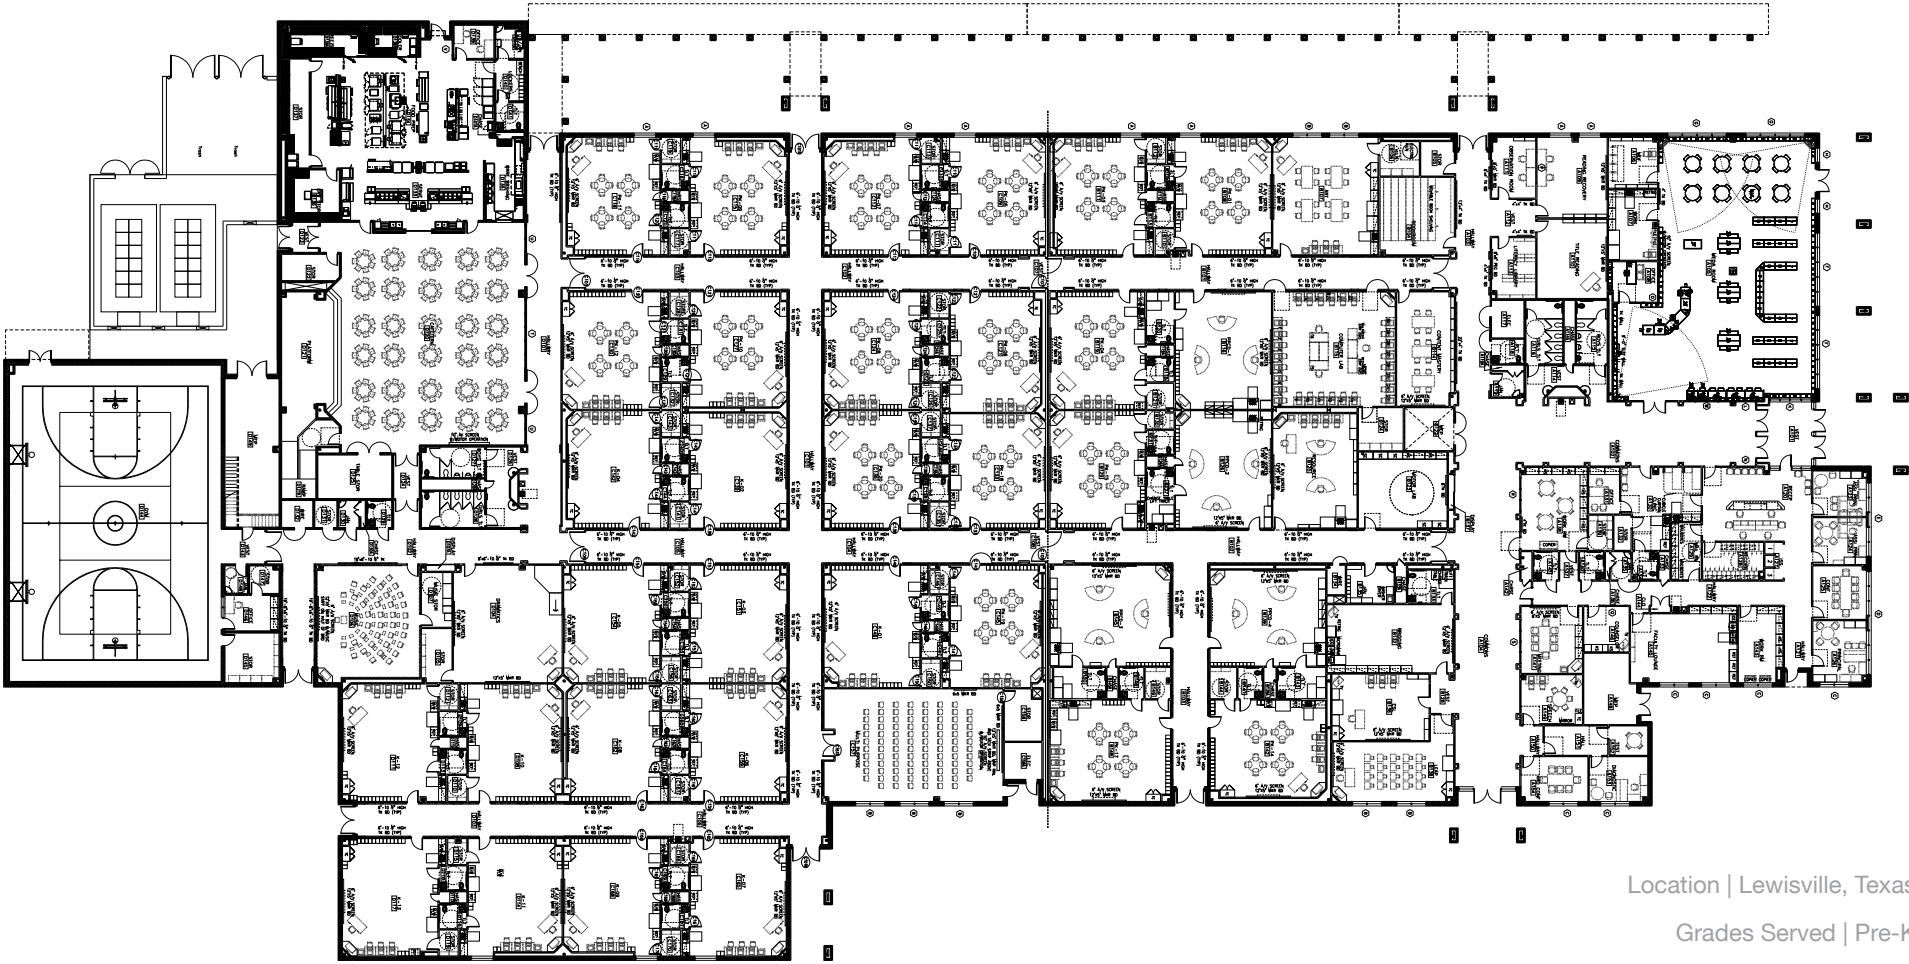

Lillie J. Jackson Early Childhood Center

Lewisville ISD

Location | Lewisville, Texas

Grades Served | Pre-K

Site | 5.5 acres

Facility | 88,290 SF

Capacity | 560 Students

Cost | \$12,200,000

Cost/SF | \$138.18