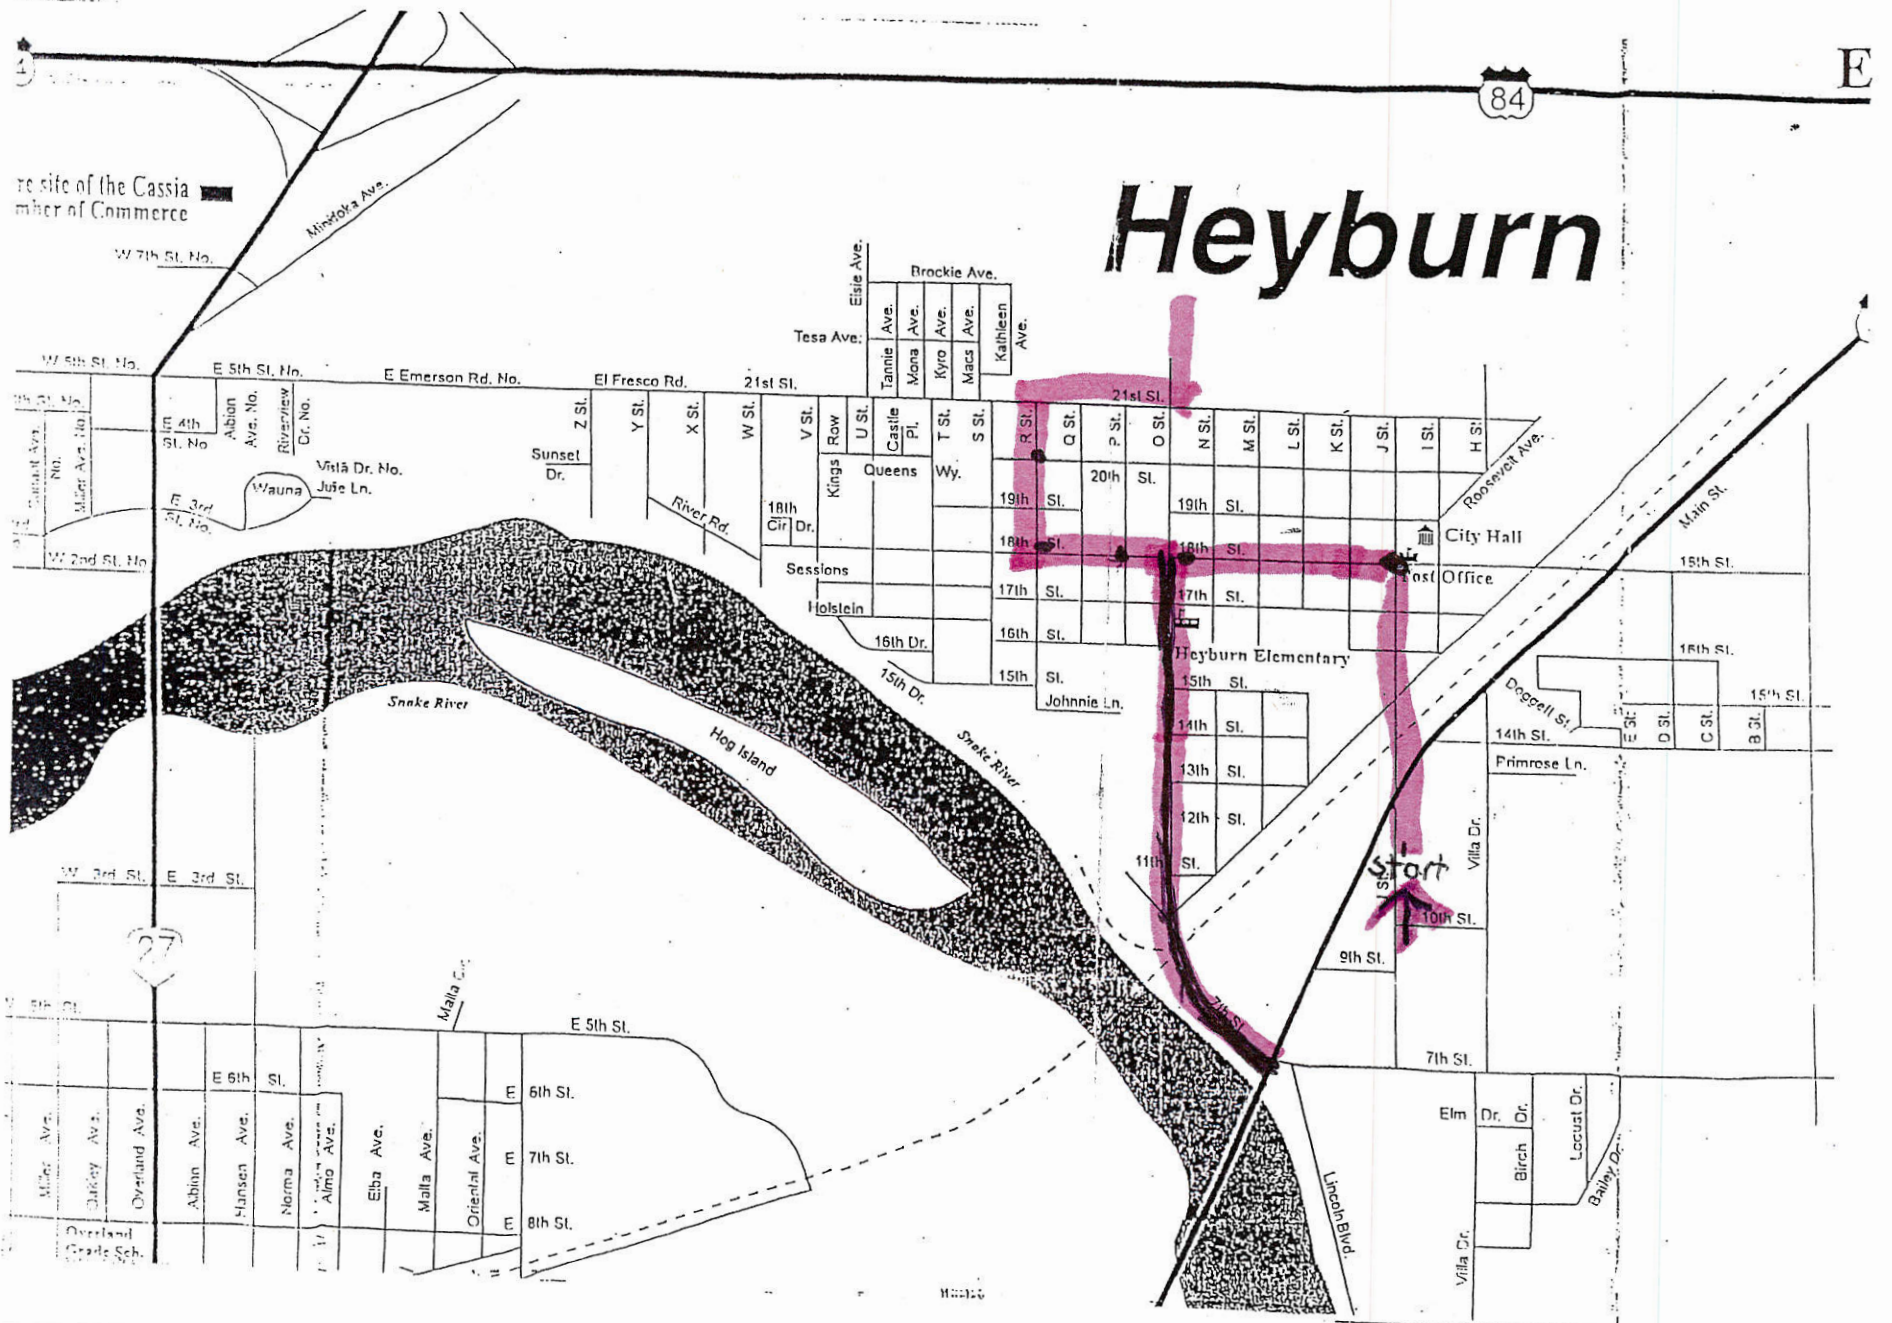

As of: 28 March 2019

Route 57 pm TLC – West - Heyburn

As of April 3, 2019

PM Route 57 - Heyburn Insert
As of April 3, 2019

Route 57 pm
TLC - West - Heyburn
As of 3 April 2019

Route 57 am Heyburn – West - TLC

As of April 3, 2019

See
Heyburn insert

AM Route 57 - Heyburn Insert
As of April 3, 2019

Route 57 am
Heyburn - West - TLC
As of 3 April 2019

AM Route 56 Heyburn-West

RT 56 P.M. Shuttle

Bus
103

RT 56 P.M.
Shuttle

Rt 56 A.M. Shuttle Bus 103

Rt 56 AM

Heyburn

AM Route 52 Heyburn-Minico

Rt 52 shuttle
Highschool

Bus
181

AM Route 23 Heyburn-Heyburn-Mt. Harrison-Minico

AM Route 20 Heyburn-West-TLC

Rt 20 Shuttle. Bus 192