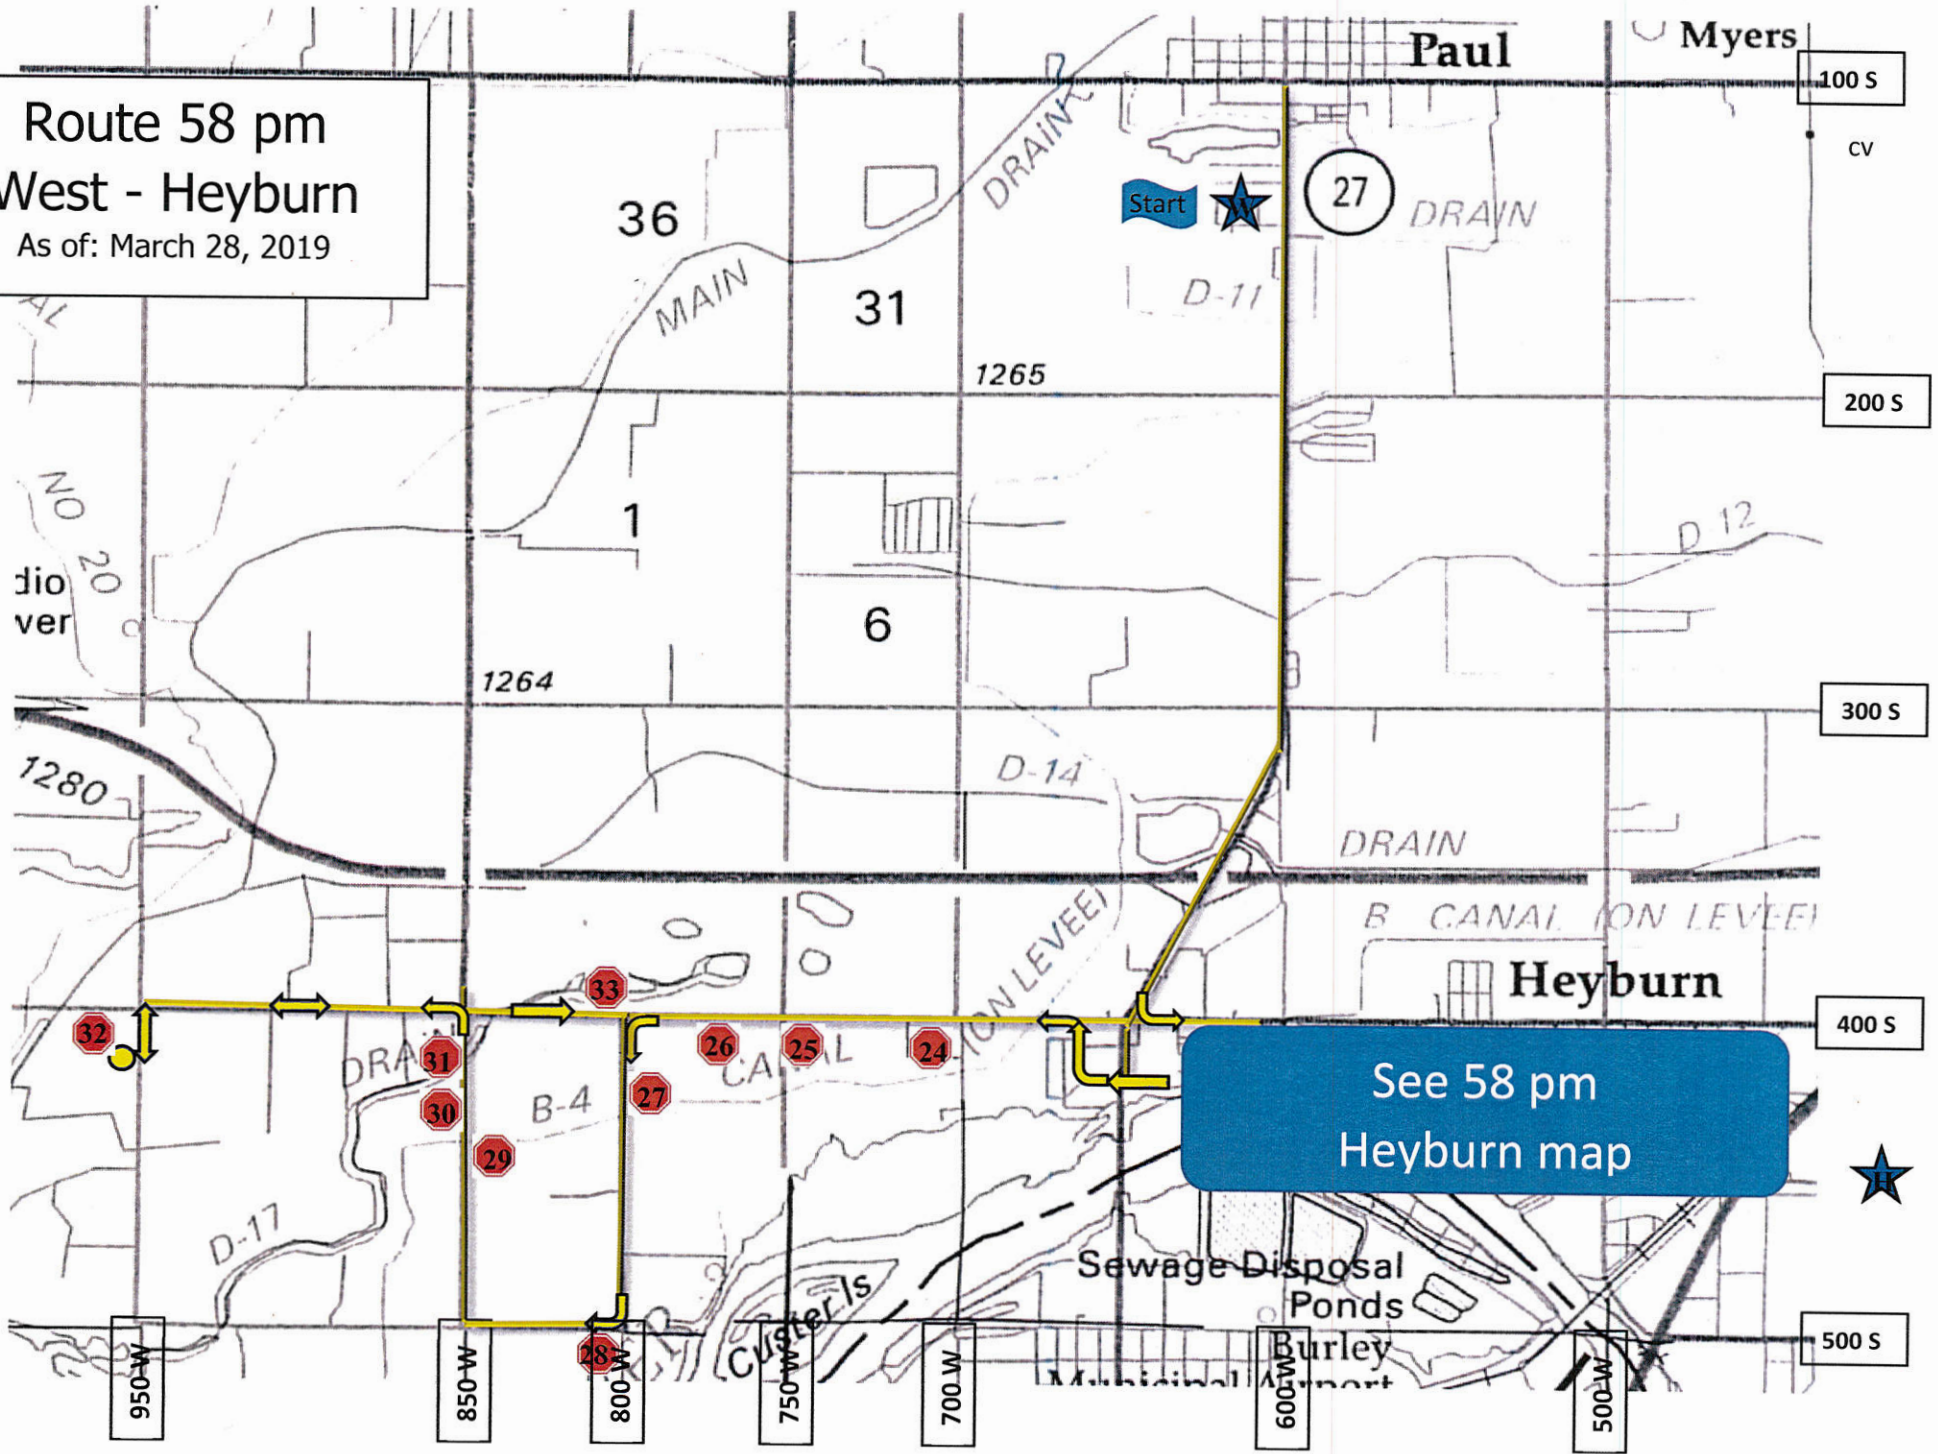

16
17

AM Route 112 S - To Mt. Harrison

AM Route 112 - To Acequia

Sign in

Route 58 pm
West - Heyburn
As of March 28, 2019

Route 58 pm West - Heyburn

As of: March 28, 2019

Route 58 am Heyburn – West

As of: 28 March 2019

Route 57 pm TLC – West - Heyburn

As of April 3, 2019

PM Route 57 - Heyburn Insert
As of April 3, 2019

Route 57 pm
TLC - West - Heyburn
As of 3 April 2019

Route 57 am Heyburn – West - TLC

As of April 3, 2019

See
Heyburn insert

AM Route 57 - Heyburn Insert
As of April 3, 2019

Route 57 am
Heyburn - West - TLC
As of 3 April 2019

AM Route 56 Heyburn-West

RT 56 P.M. Shuttle

Bus
103

RT 56 P.M.
Shuttle

Rt 20 Shuttle. Bus 192