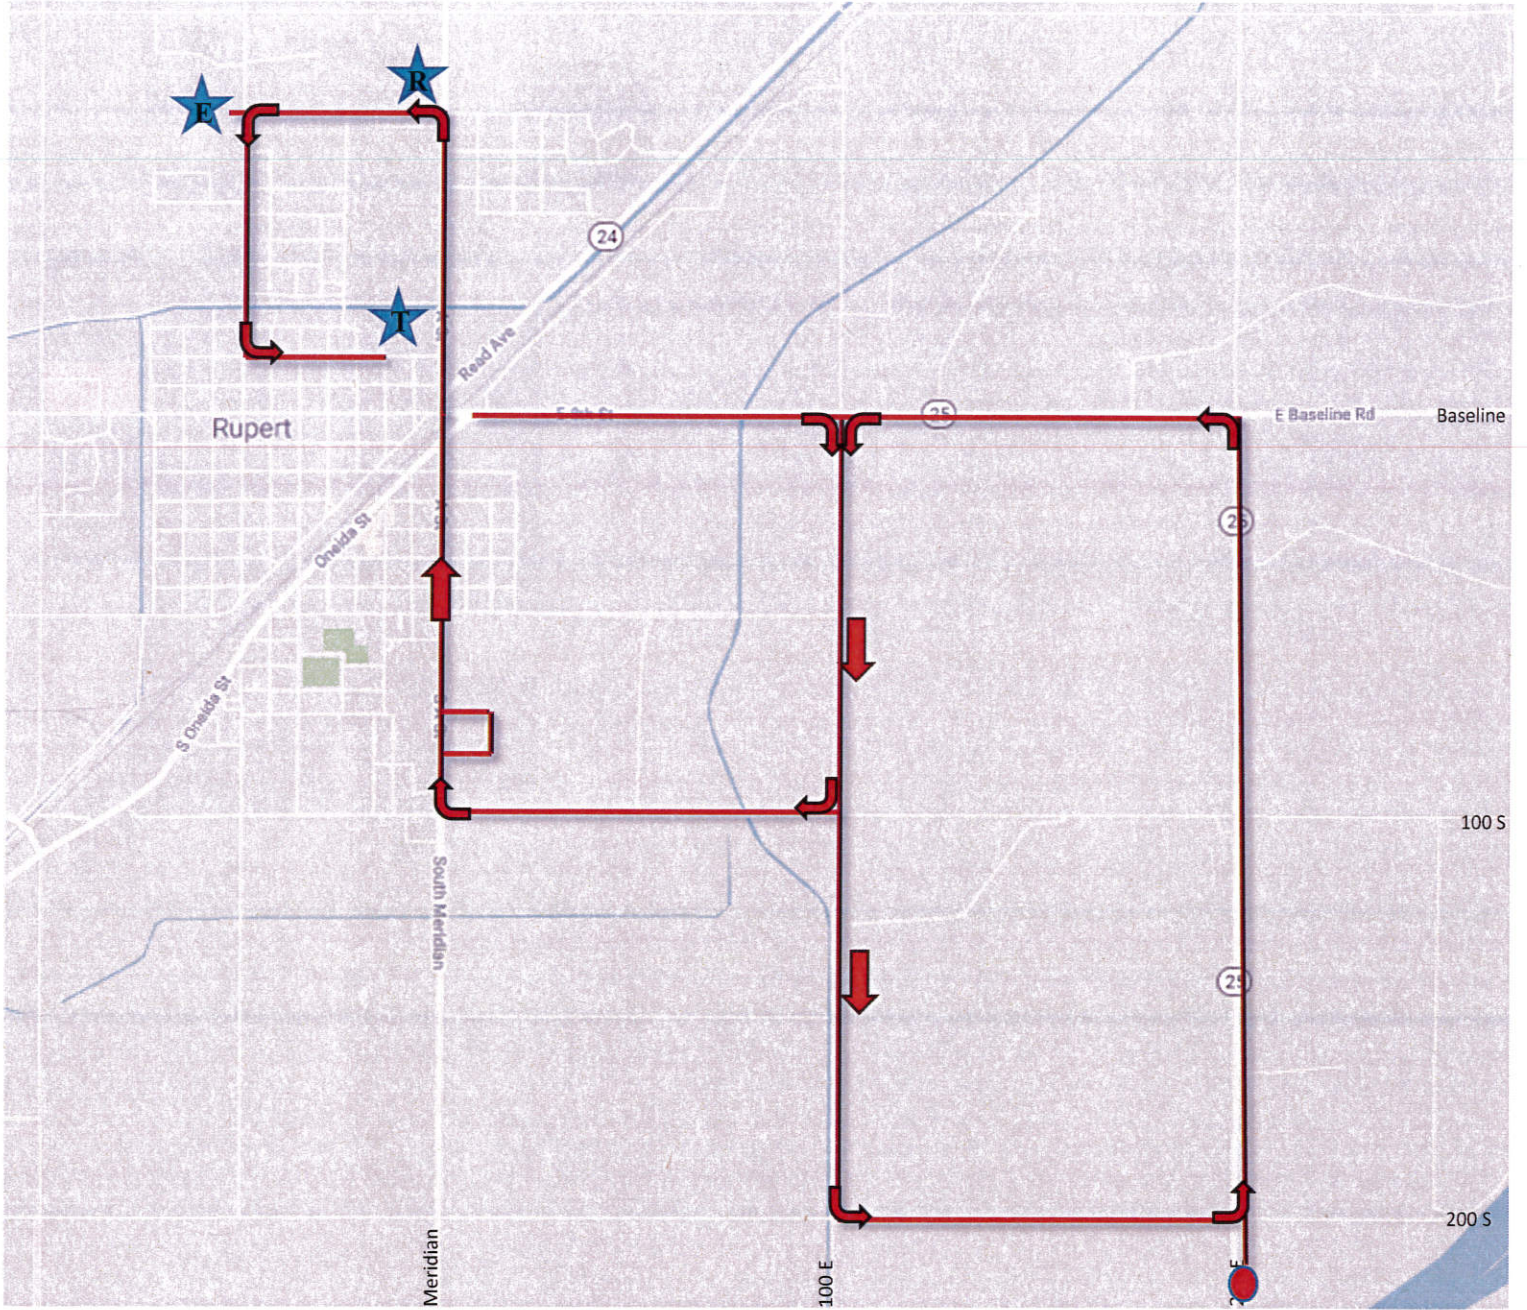

Route 22 am – to Rupert/East/TLC