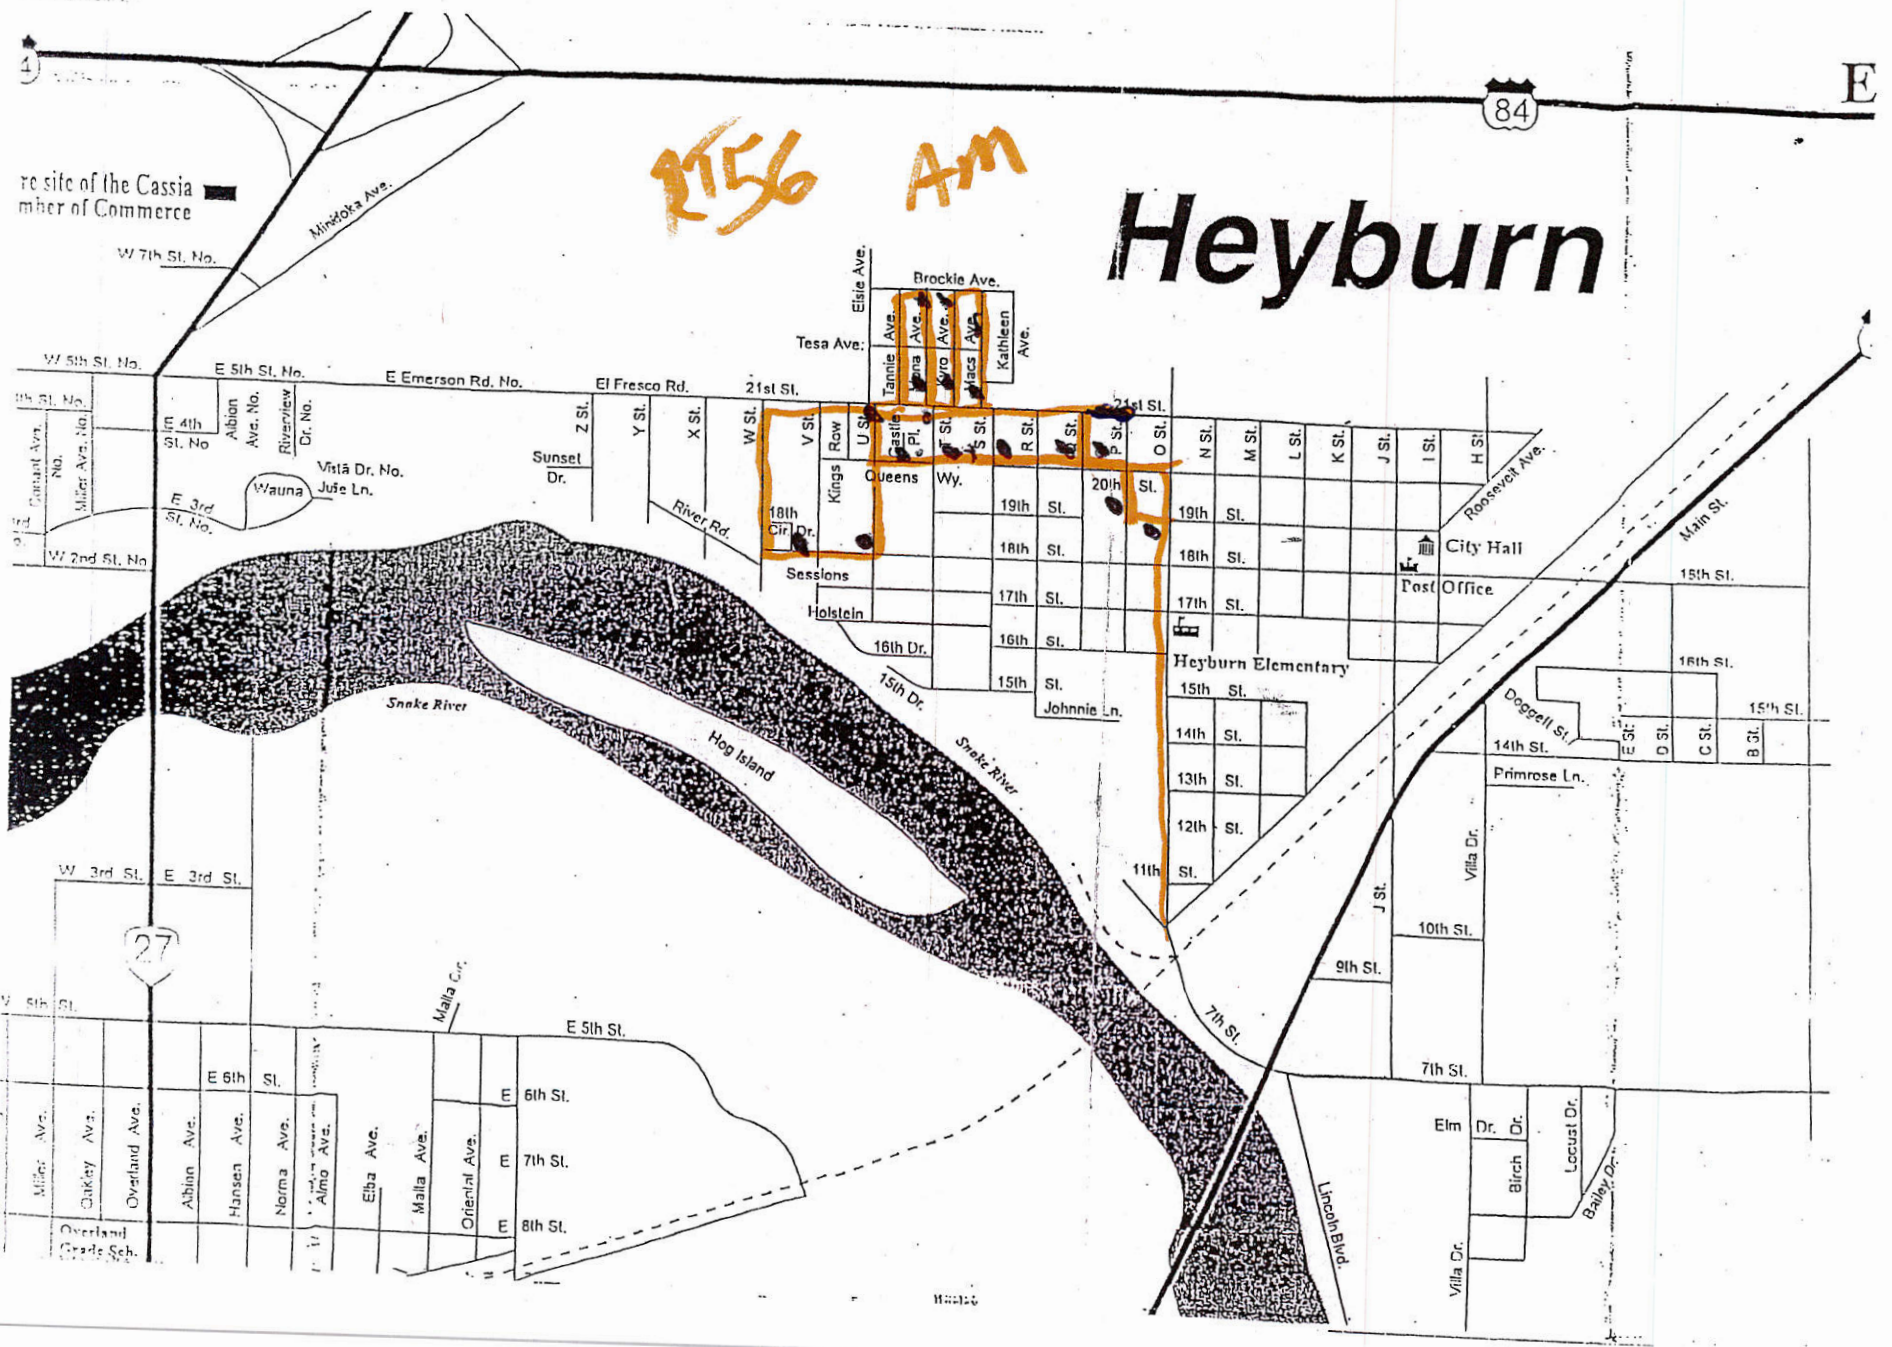

As of: 28 March 2019

Route 57 pm TLC – West - Heyburn

As of April 3, 2019

PM Route 57 - Heyburn Insert
As of April 3, 2019

Route 57 pm
TLC - West - Heyburn
As of 3 April 2019

Route 57 am Heyburn – West - TLC

As of April 3, 2019

See
Heyburn insert

AM Route 57 - Heyburn Insert
As of April 3, 2019

Route 57 am
Heyburn - West - TLC
As of 3 April 2019

AM Route 56 Heyburn-West

RT 56 P.M. Shuttle

Bus
103

RT 56 P.M.
Shuttle

Rt 56 A.M. Shuttle Bus 103

Rt 56 AM

Heyburn

AM Route 52 Heyburn-Minico

Rt 52 shuttle
Highschool

Bus
181

AM Route 23 Heyburn-Heyburn-Mt. Harrison-Minico

AM Route 20 Heyburn-West-TLC

Rt 20 Shuttle. Bus 192