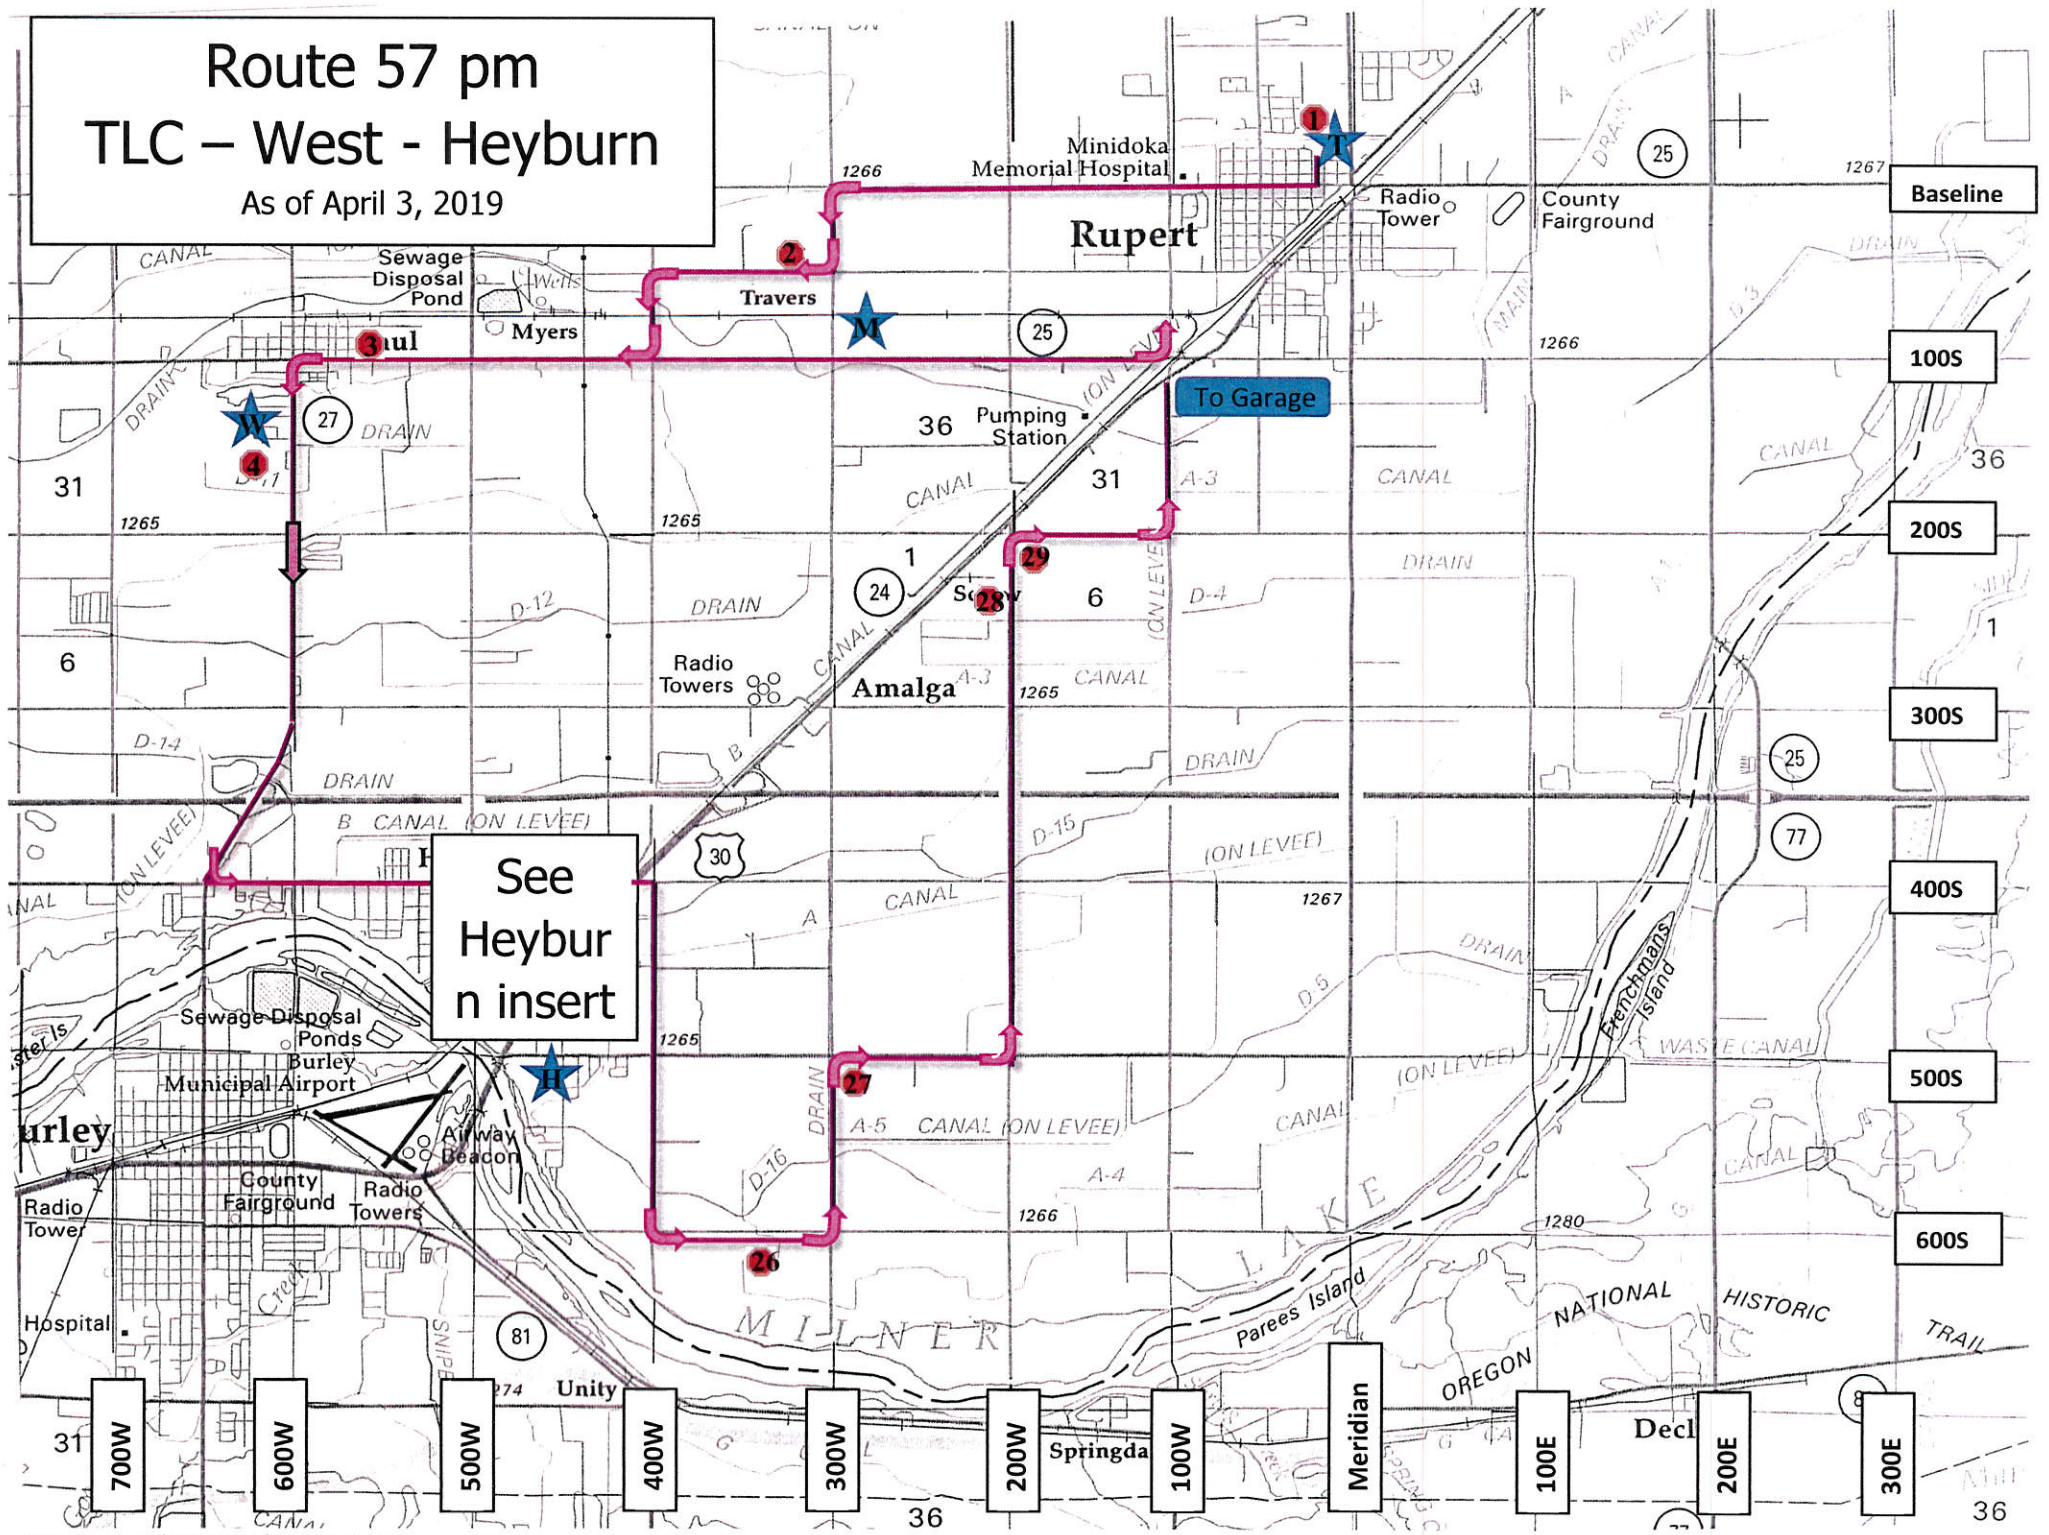

16
17

AM Route 112 S - To Mt. Harrison

AM Route 112 - To Acequia

Sign in

Route 58 pm
West - Heyburn
As of March 28, 2019

Route 58 pm West - Heyburn

As of: March 28, 2019

Route 58 am Heyburn – West

As of: 28 March 2019

Route 57 pm TLC – West - Heyburn

As of April 3, 2019

PM Route 57 - Heyburn Insert
As of April 3, 2019

Route 57 pm
TLC - West - Heyburn
As of 3 April 2019

Route 57 am Heyburn – West - TLC

As of April 3, 2019

See
Heyburn insert

AM Route 57 - Heyburn Insert
As of April 3, 2019

Route 57 am
Heyburn - West - TLC
As of 3 April 2019

AM Route 56 Heyburn-West

RT 56 P.M. Shuttle

Bus
103

RT 56 P.M.
Shuttle

Rt 20 Shuttle. Bus 192