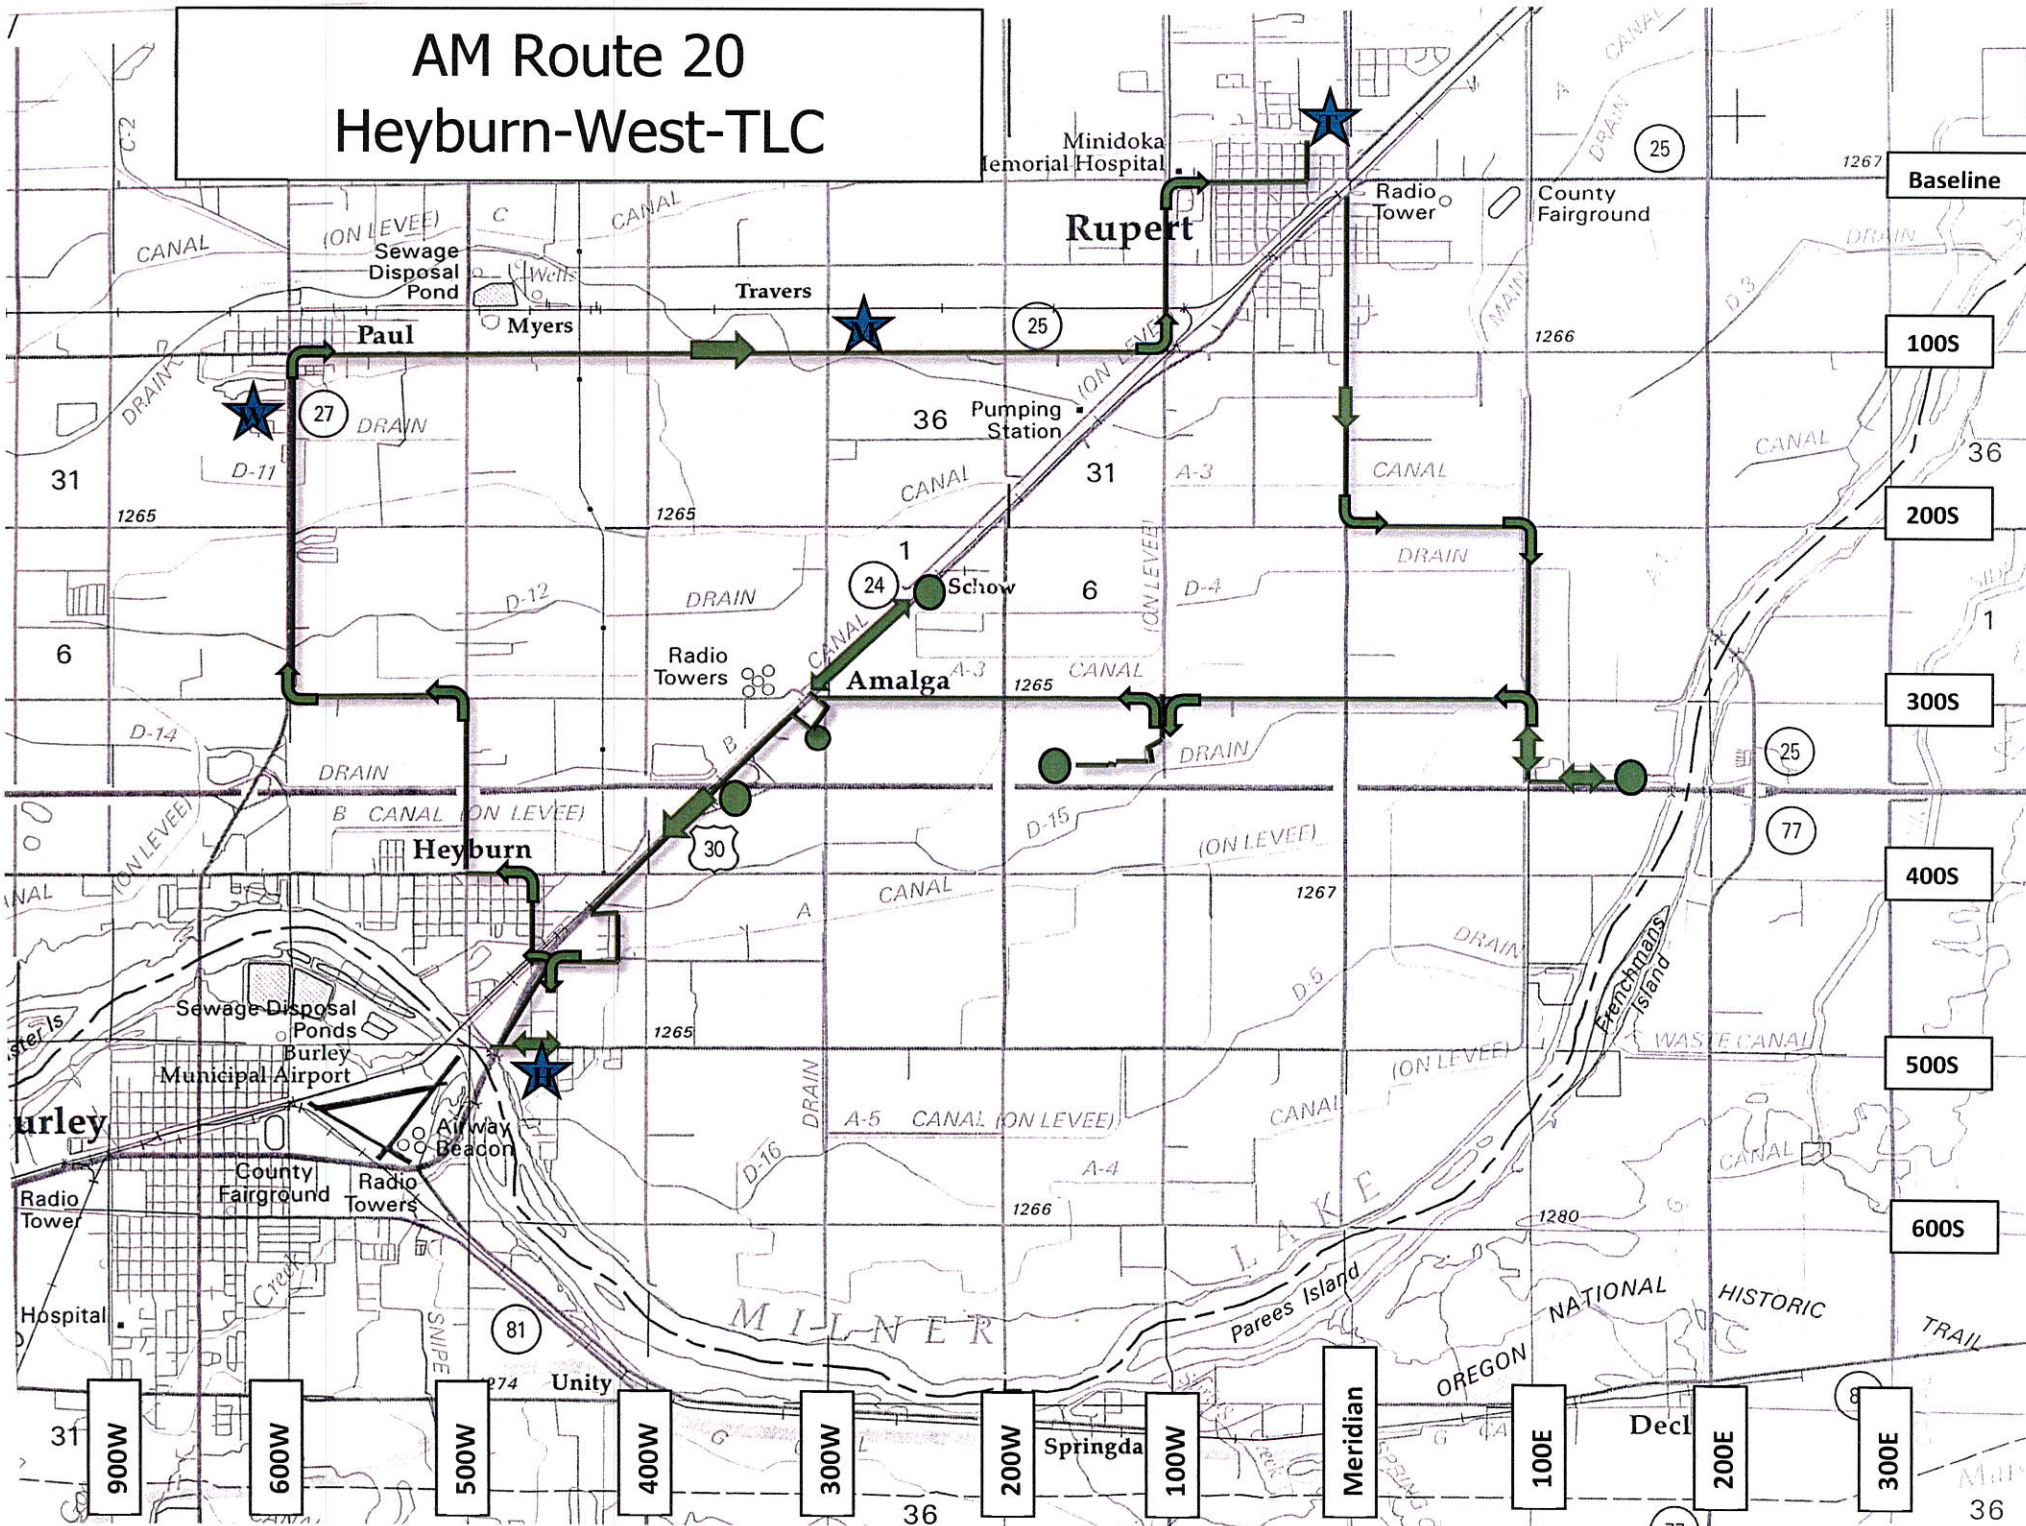

As of: 28 March 2019

Route 57 pm TLC – West - Heyburn

As of April 3, 2019

PM Route 57 - Heyburn Insert
As of April 3, 2019

Route 57 pm
TLC - West - Heyburn
As of 3 April 2019

Route 57 am Heyburn – West - TLC

As of April 3, 2019

See
Heyburn insert

AM Route 57 - Heyburn Insert
As of April 3, 2019

Route 57 am
Heyburn - West - TLC
As of 3 April 2019

AM Route 56 Heyburn-West

RT 56 P.M. Shuttle

Bus
103

RT 56 P.M.
Shuttle

Rt 56 A.M. Shuttle Bus 103

Rt 56 AM

Heyburn

AM Route 52 Heyburn-Minico

Rt 52 shuttle
Highschool

Bus
181

AM Route 23 Heyburn-Heyburn-Mt. Harrison-Minico

AM Route 20 Heyburn-West-TLC

Rt 20 Shuttle. Bus 192