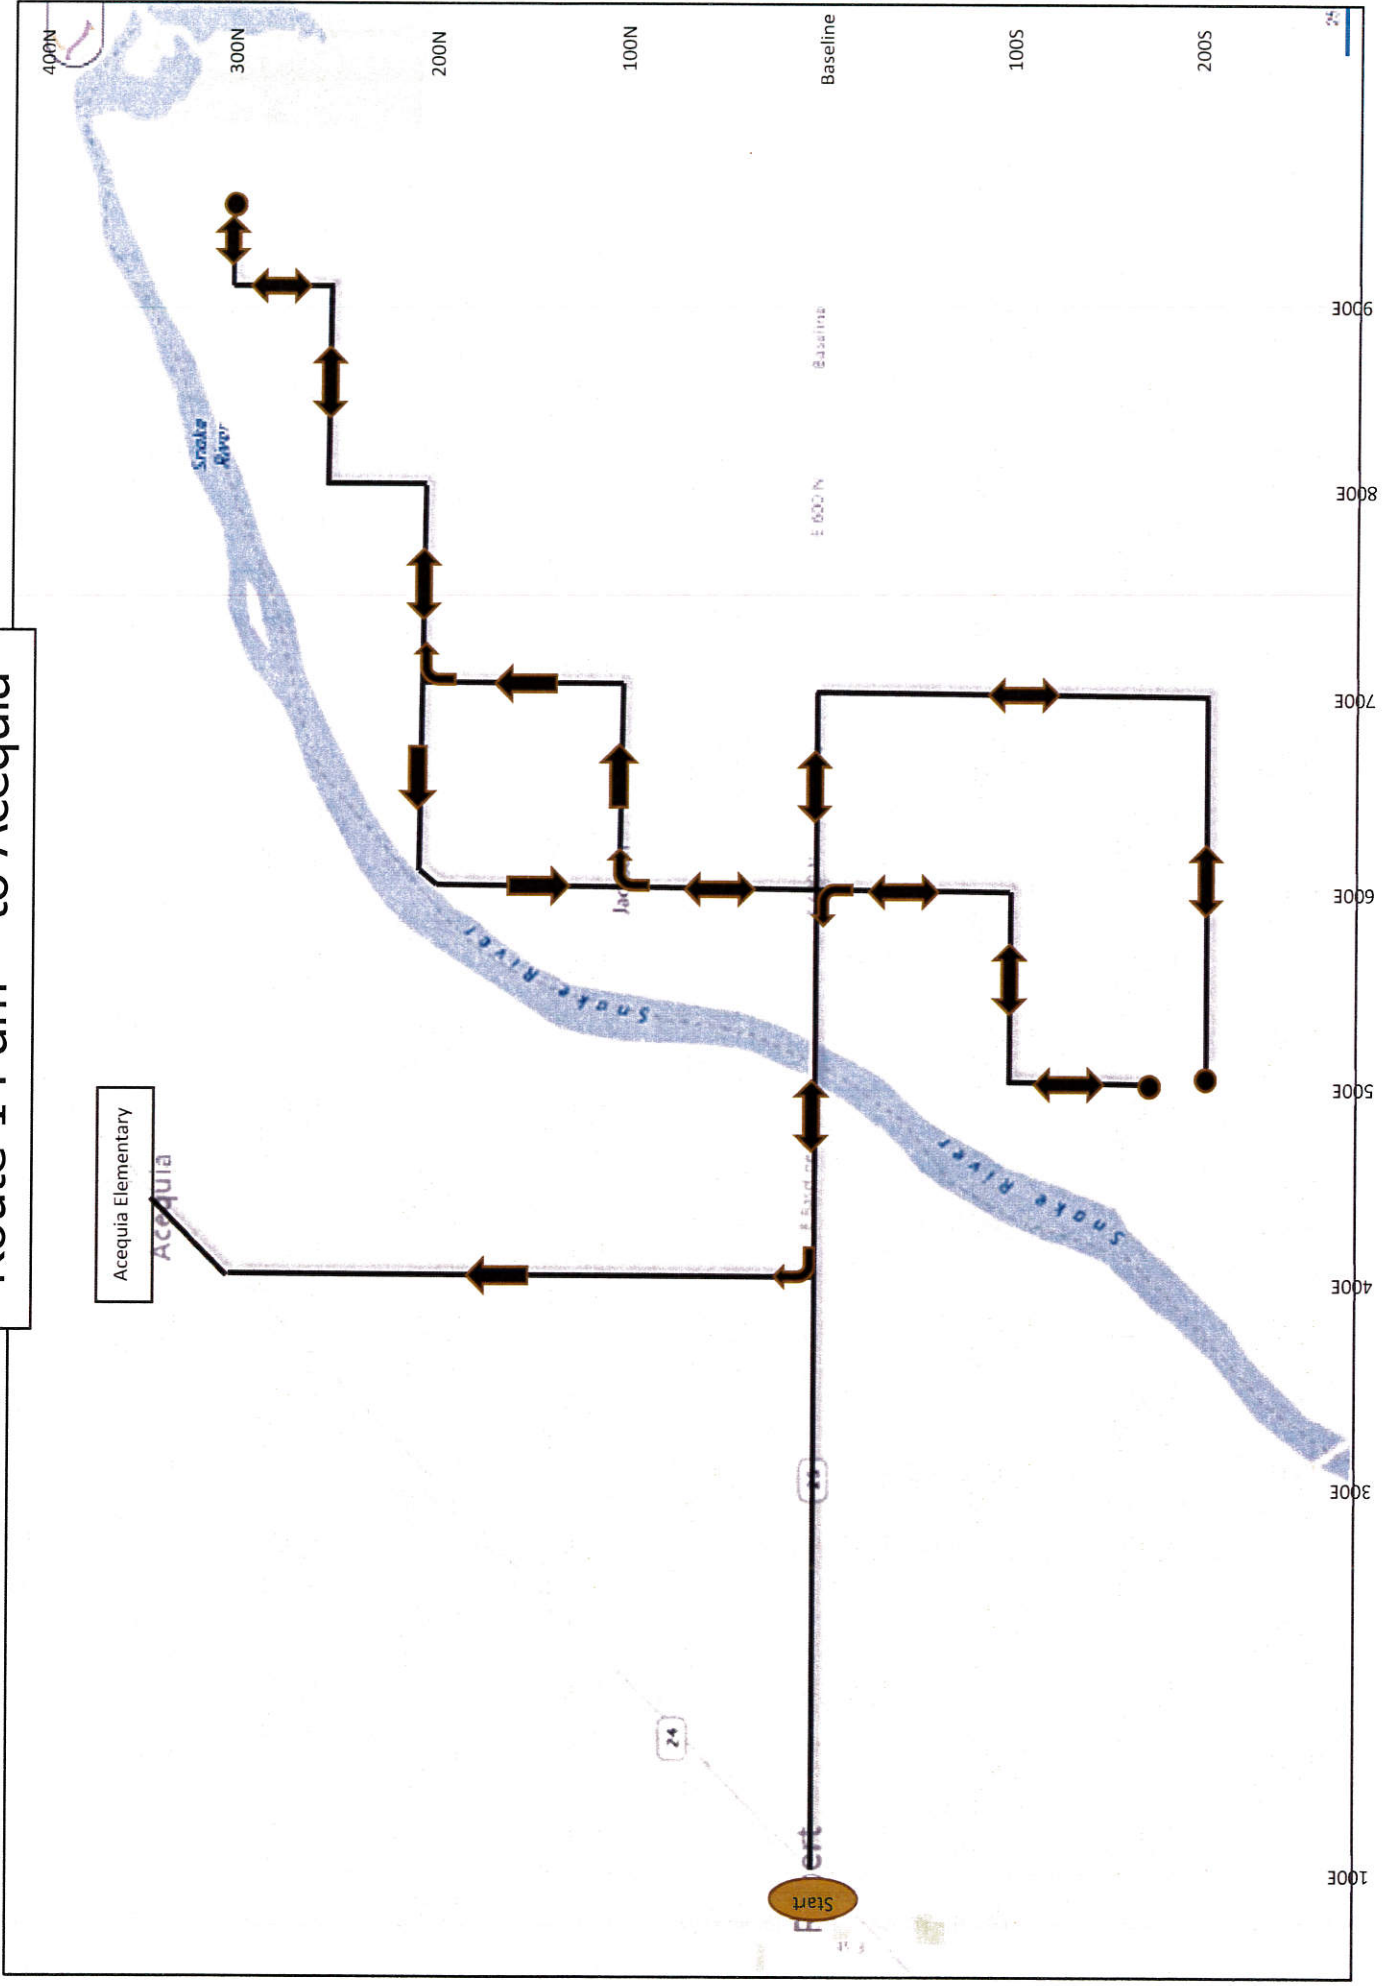

III

New

Route 110 S am – to Rupert/East/TLC

Route 110 am – to Acequia

Route 19 S am – to Rupert/East/Minico

Route 14 am - to Acequia

Route 11 am – to Acequia

Route 35 am – to Rupert/East/TLC/Minico

AM ROUTE 32 Rupert-East-Rupert-East

Route 22 am – to Rupert/East/TLC

Route 21 – Rupert/East/Minico

Proposed stop changes to

R+ 21

RT 59 shuttle Bus 191

Heyburn

84

As of: 28 March 2019

Route 57 pm TLC – West - Heyburn

As of April 3, 2019

PM Route 57 - Heyburn Insert
As of April 3, 2019

Route 57 pm
TLC - West - Heyburn
As of 3 April 2019

Route 57 am Heyburn – West - TLC

Rt 20 Shuttle. Bus 192