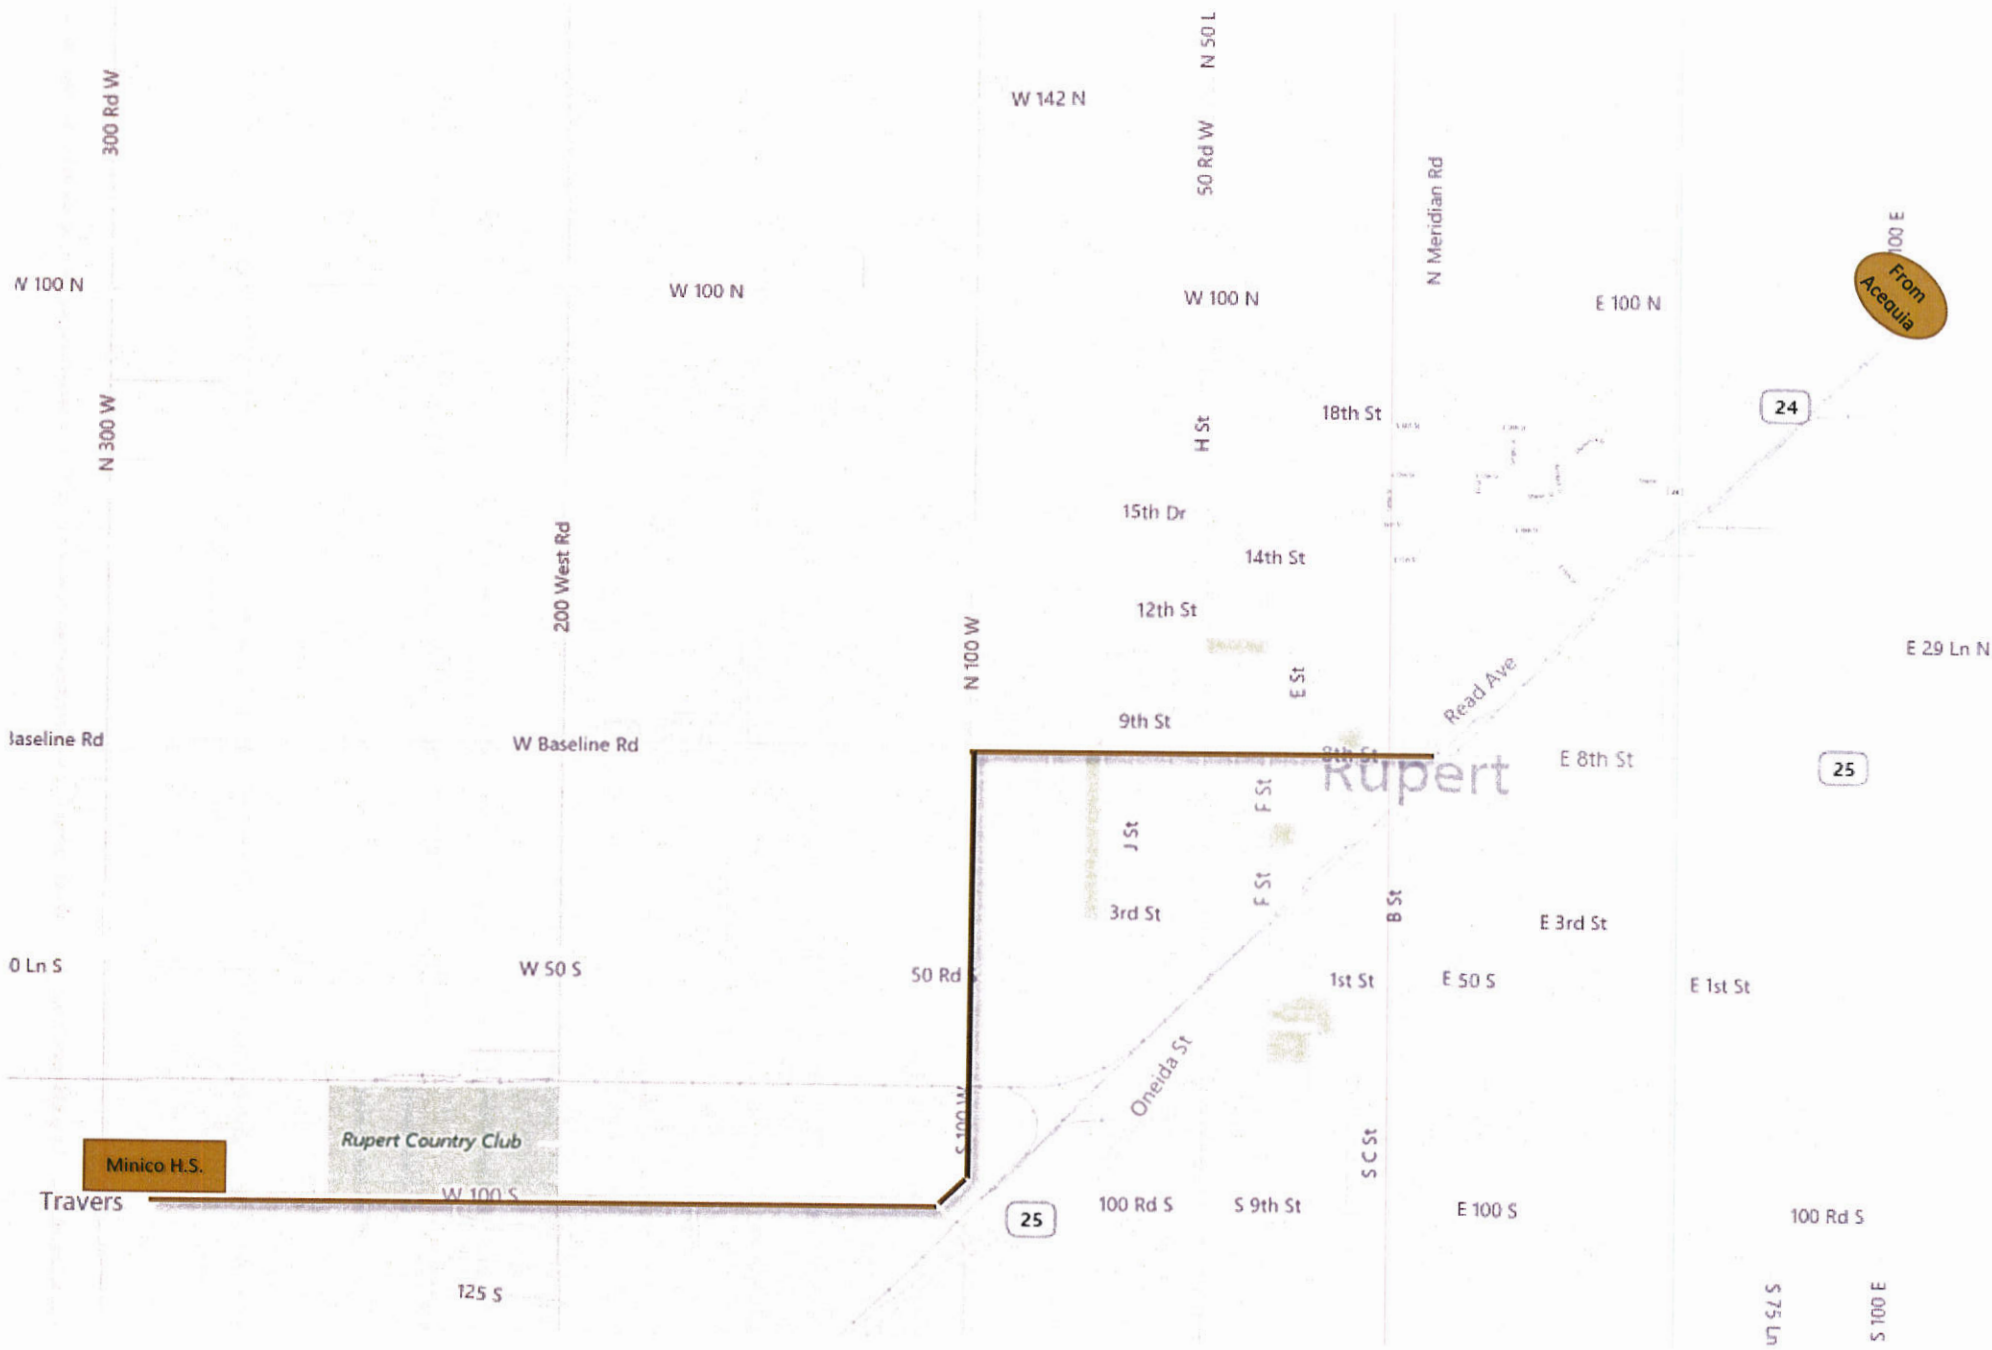

III

New

Route 110 S am – to Rupert/East/TLC

Route 110 am – to Acequia

Route 19 S am – to Rupert/East/Minico

Route 14 am - to Acequia

Route 11 am – to Acequia

Route 35 am – to Rupert/East/TLC/Minico