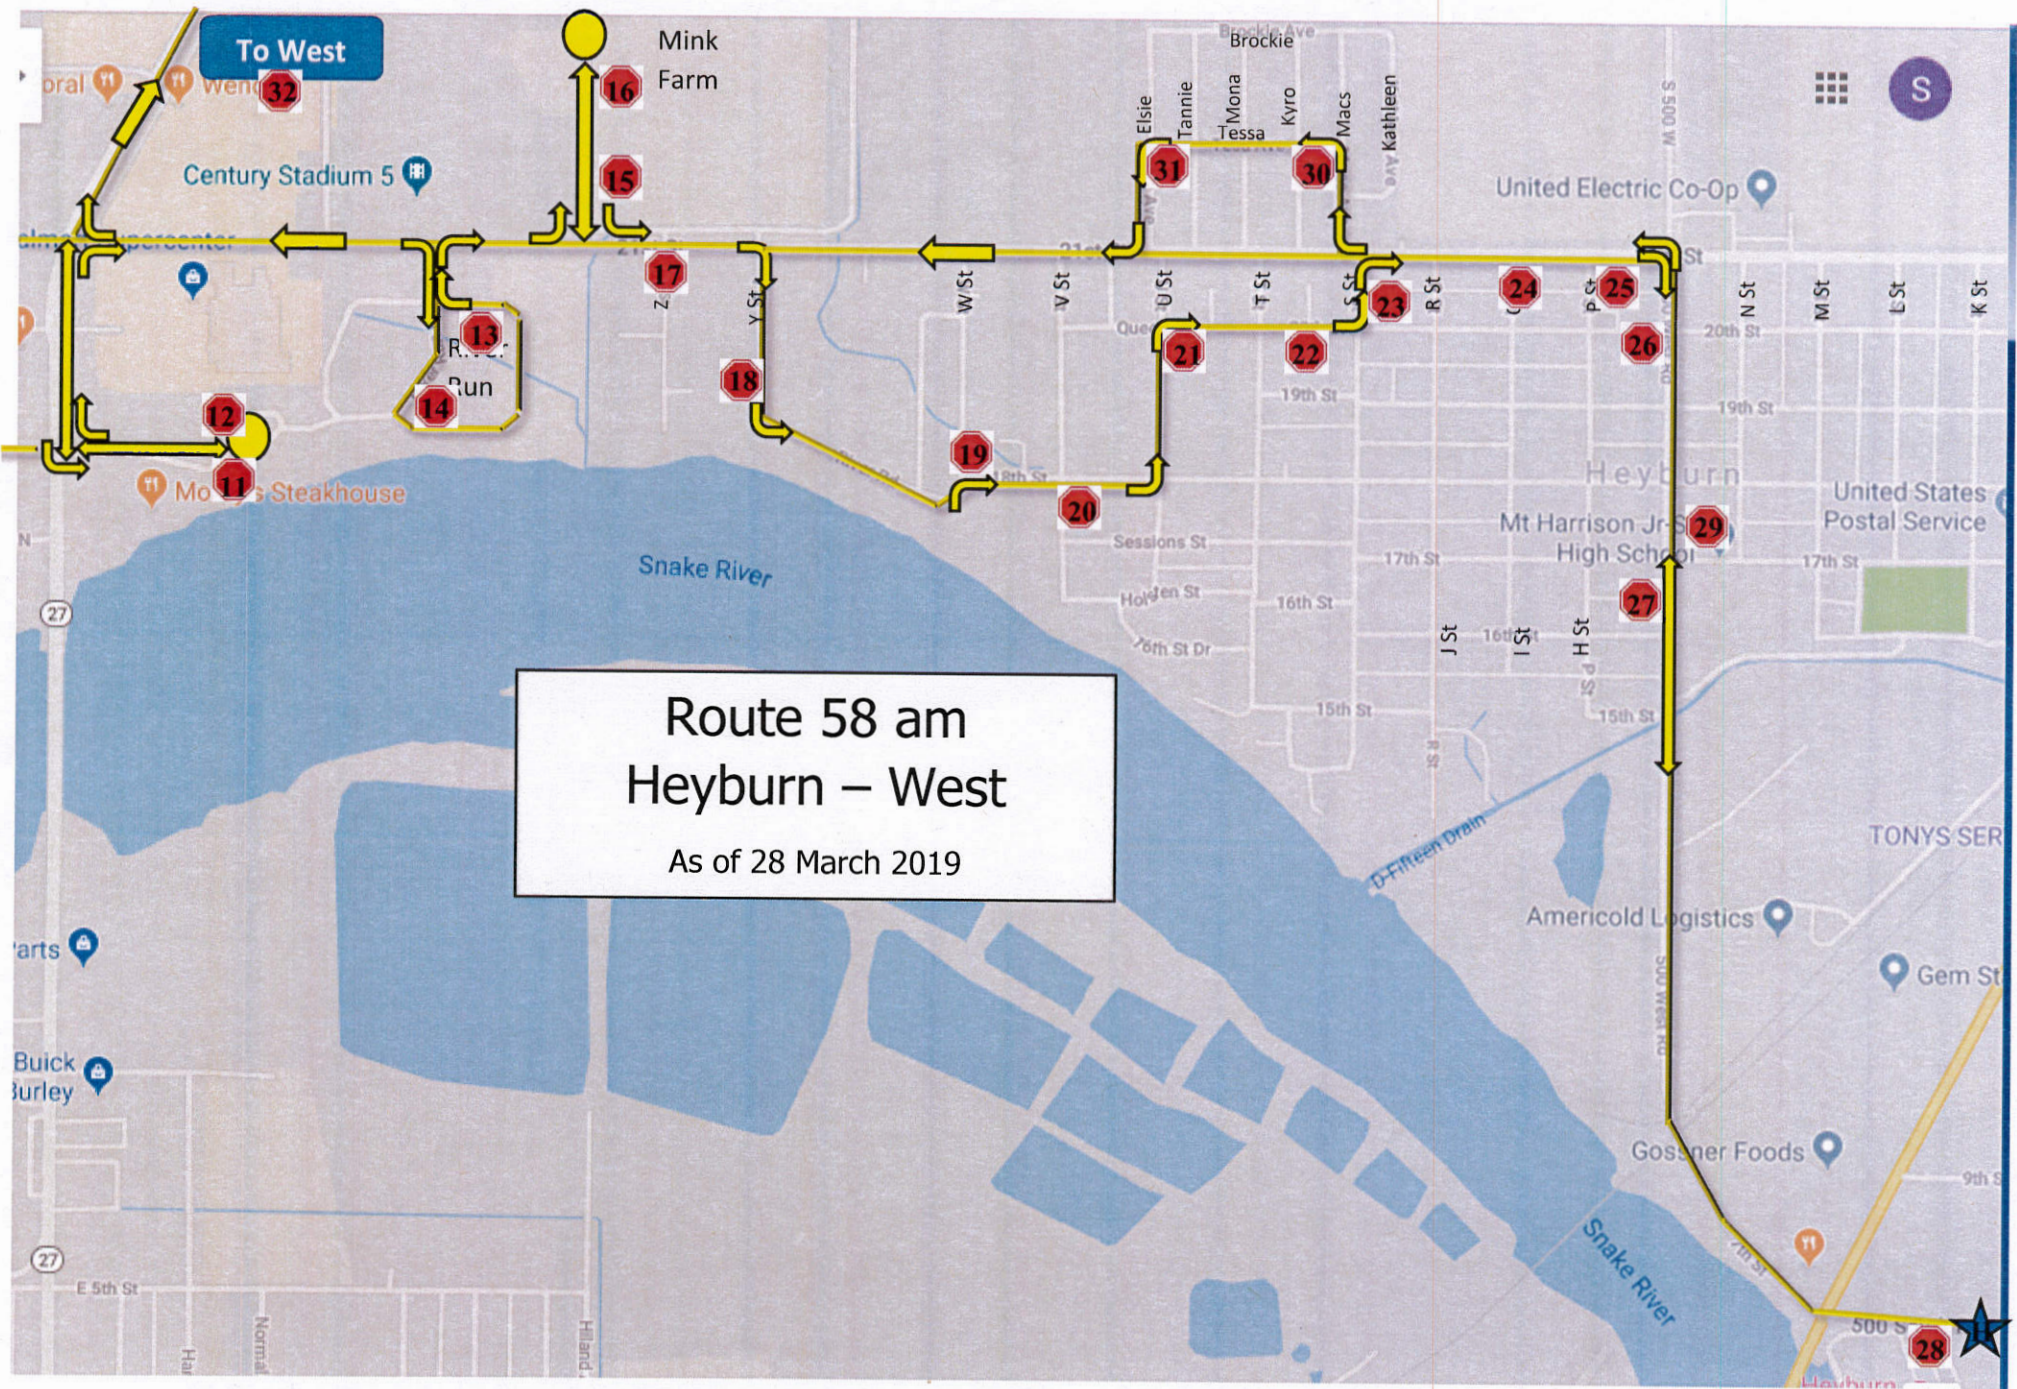

16
17

AM Route 112 S - To Mt. Harrison

AM Route 112 - To Acequia

Sign in

Route 58 pm
West - Heyburn
As of March 28, 2019

Route 58 pm West - Heyburn

As of: March 28, 2019

Route 58 am Heyburn – West

As of: 28 March 2019

Route 57 pm TLC – West - Heyburn

As of April 3, 2019

PM Route 57 - Heyburn Insert
As of April 3, 2019

Route 57 pm
TLC - West - Heyburn
As of 3 April 2019

Route 57 am Heyburn – West - TLC

As of April 3, 2019

See
Heyburn insert

AM Route 57 - Heyburn Insert
As of April 3, 2019

Route 57 am
Heyburn - West - TLC
As of 3 April 2019

AM Route 56 Heyburn-West

RT 56 P.M. Shuttle

Bus
103

RT 56 P.M.
Shuttle

Rt 20 Shuttle. Bus 192