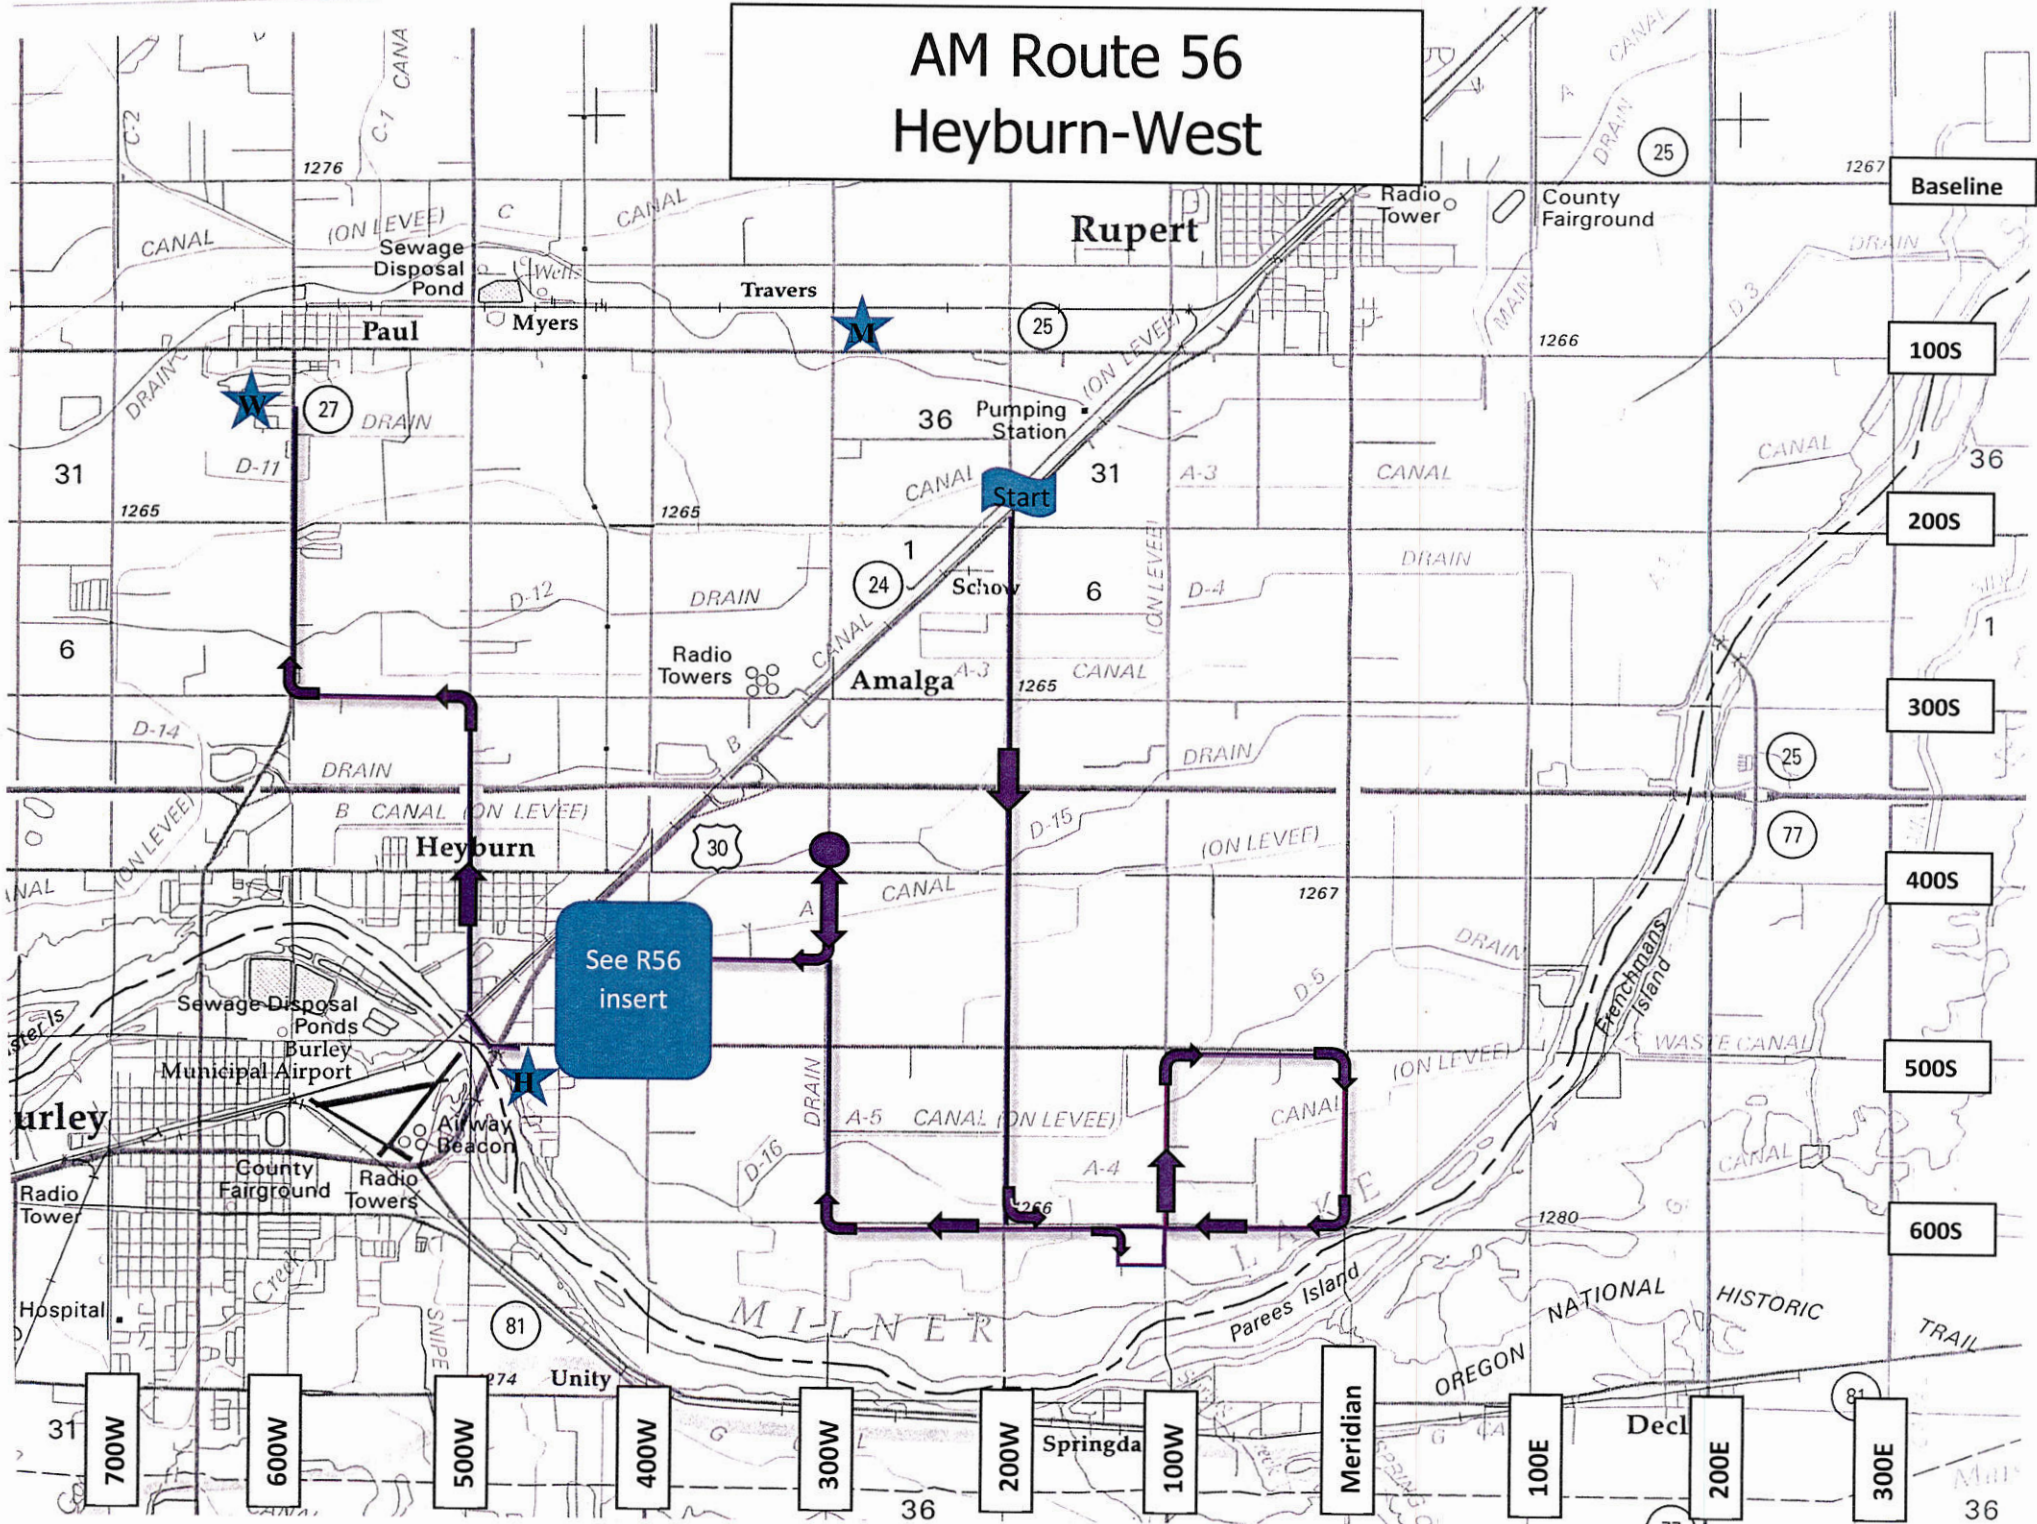

As of: 28 March 2019

Route 57 pm TLC – West - Heyburn

As of April 3, 2019

PM Route 57 - Heyburn Insert
As of April 3, 2019

Route 57 pm
TLC - West - Heyburn
As of 3 April 2019

Route 57 am Heyburn – West - TLC

As of April 3, 2019

See
Heyburn insert

AM Route 57 - Heyburn Insert
As of April 3, 2019

Route 57 am
Heyburn - West - TLC
As of 3 April 2019

AM Route 56 Heyburn-West

RT 56 P.M. Shuttle

Bus
103

RT 56 P.M.
Shuttle

Rt 56 A.M. Shuttle Bus 103

Rt 56 AM

Heyburn

AM Route 52 Heyburn-Minico

Rt 52 shuttle
Highschool

Bus
181

AM Route 23 Heyburn-Heyburn-Mt. Harrison-Minico

AM Route 20 Heyburn-West-TLC

Rt 20 Shuttle. Bus 192