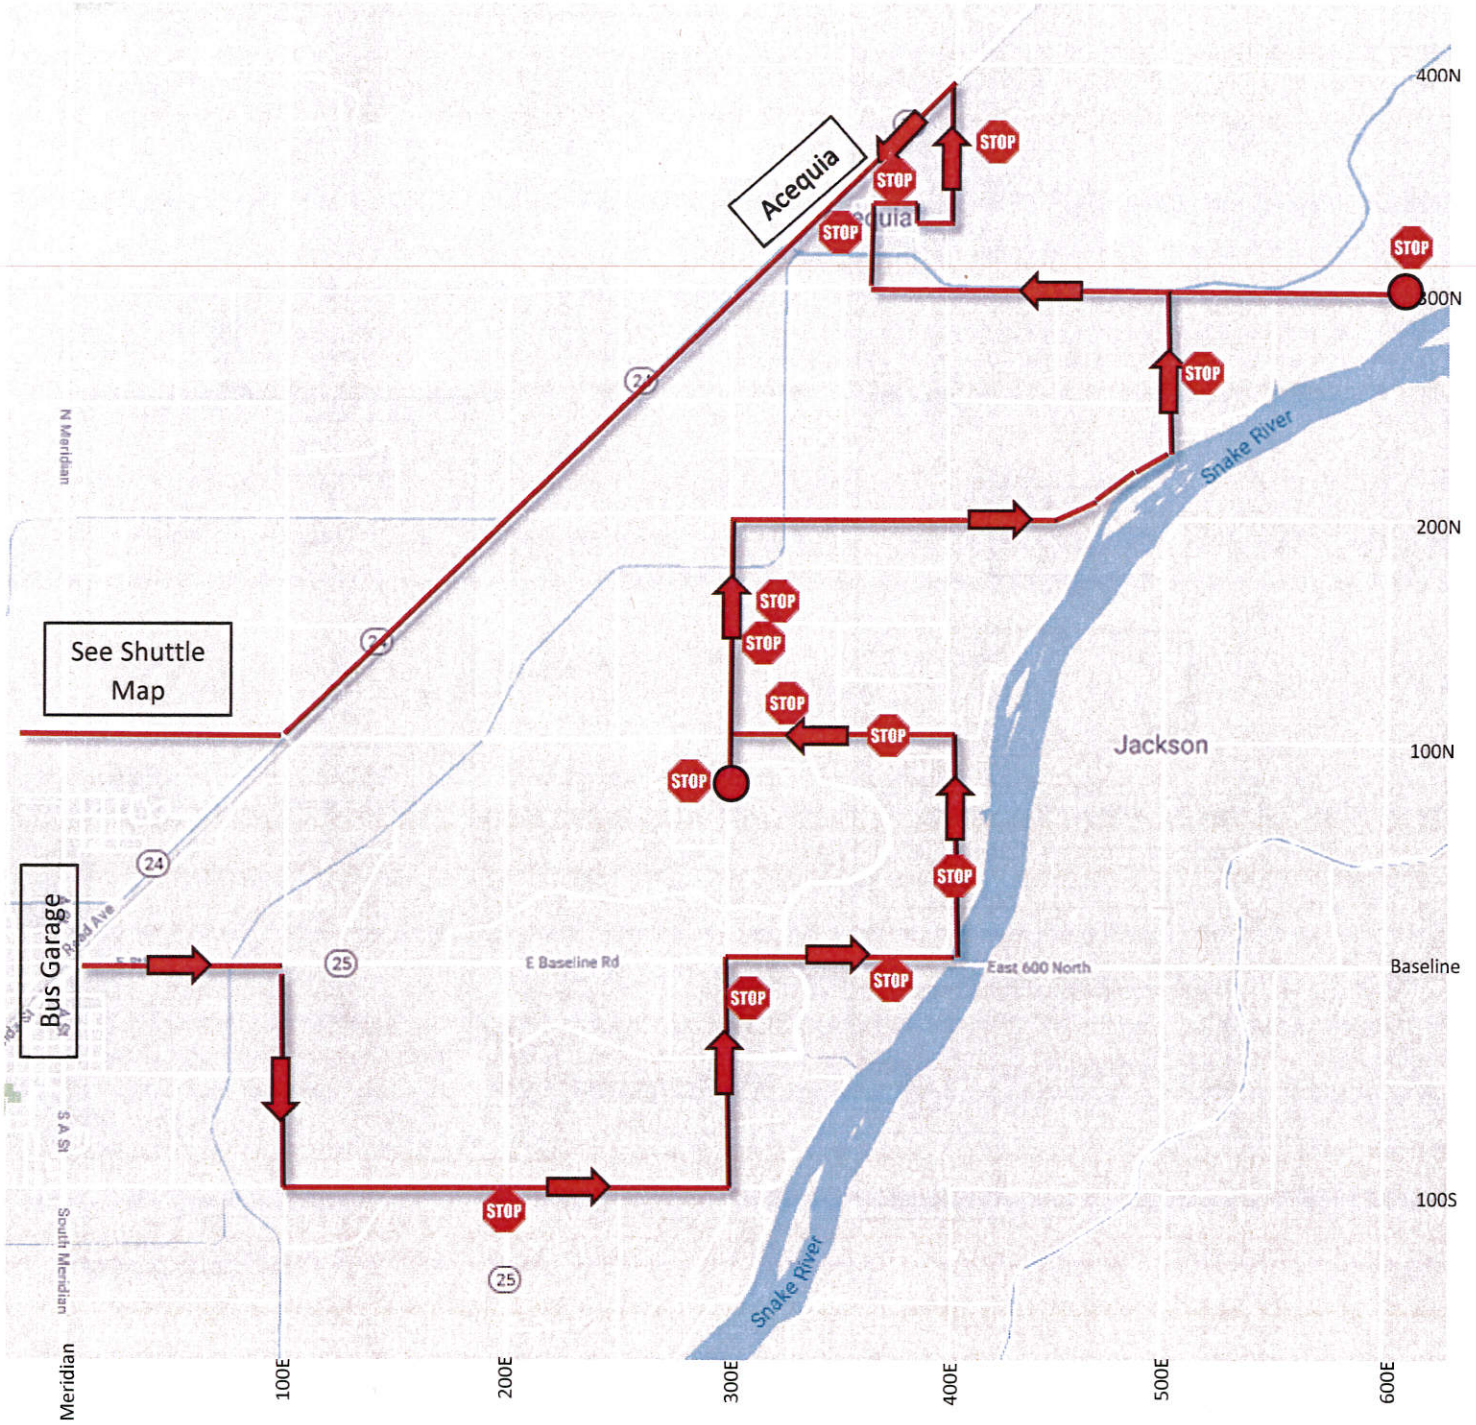

Route 16 am – to Acequia

Route 16 S am – to Rupert/East/St. Nick

Route 13 am – to Acequia

Route 13 S am - To East

update 12/14/18

PT # 11
First 5 x 01

300W 200W 100W Northen 100E 200E 300E 400E 500E

RT

III

New

Route 110 S am – to Rupert/East/TLC

Route 110 am – to Acequia

Route 19 S am – to Rupert/East/Minico

Route 14 am - to Acequia

Route 11 am – to Acequia

Route 35 am – to Rupert/East/TLC/Minico

AM ROUTE 32 Rupert-East-Rupert-East

Route 22 am – to Rupert/East/TLC

Route 21 – Rupert/East/Minico

Proposed stop changes to

R+ 21

RT 59 shuttle Bus 191

Heyburn

84

Rt 20 Shuttle. Bus 192