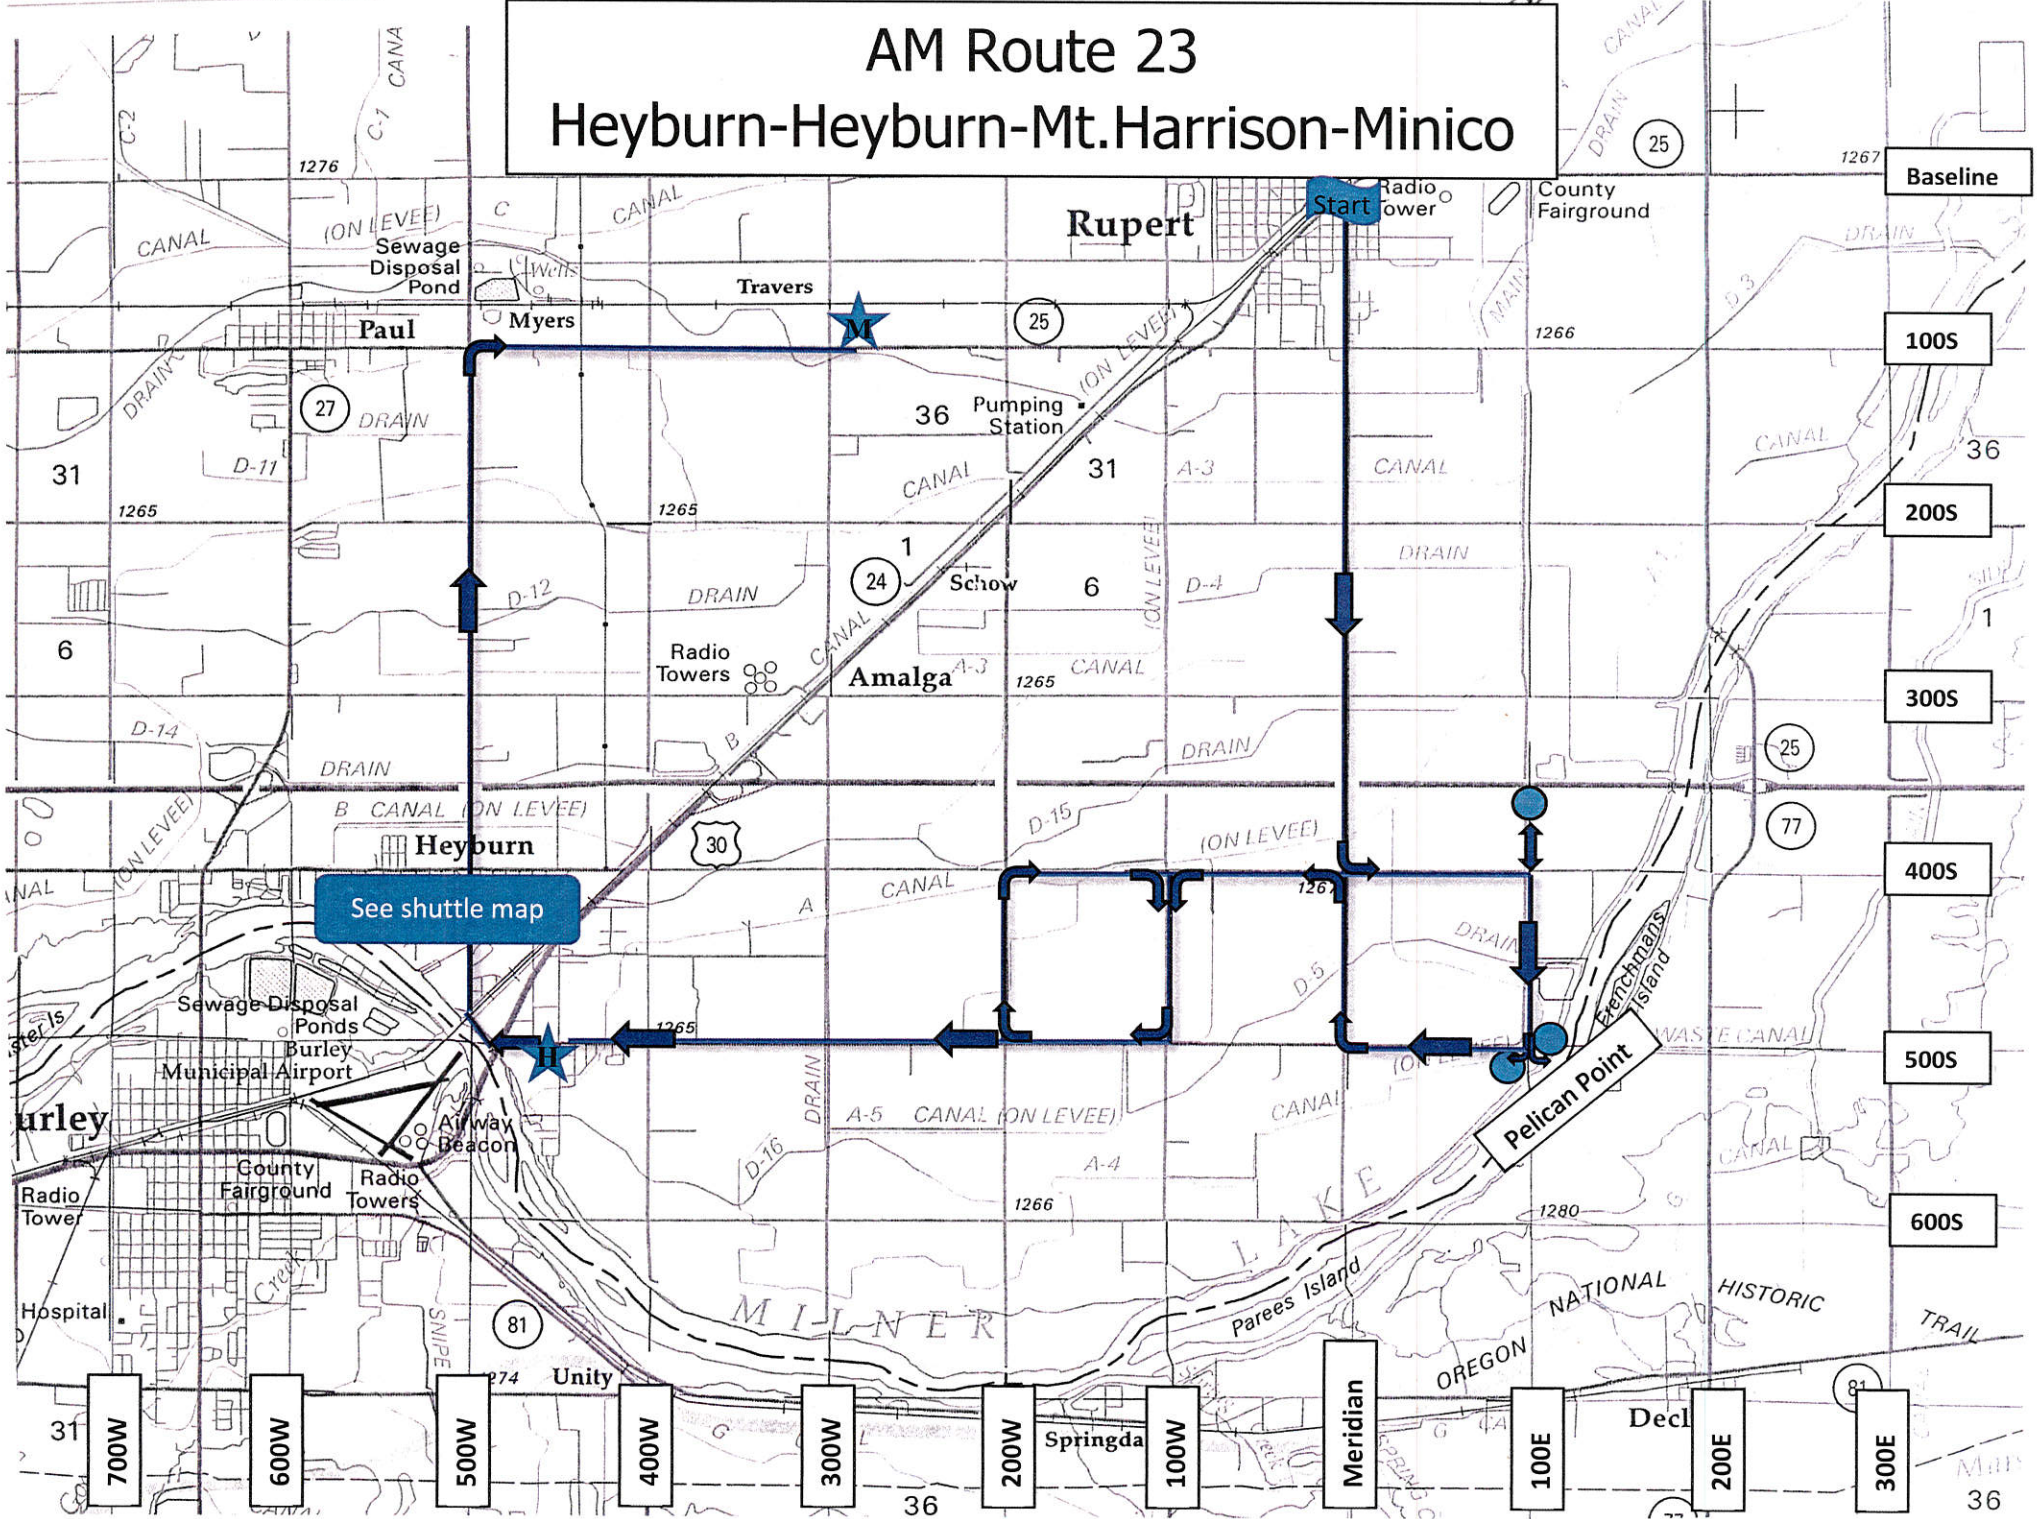

As of: 28 March 2019

Route 57 pm TLC – West - Heyburn

As of April 3, 2019

PM Route 57 - Heyburn Insert
As of April 3, 2019

Route 57 pm
TLC - West - Heyburn
As of 3 April 2019

Route 57 am Heyburn – West - TLC

As of April 3, 2019

See
Heyburn insert

AM Route 57 - Heyburn Insert
As of April 3, 2019

Route 57 am
Heyburn - West - TLC
As of 3 April 2019

AM Route 56 Heyburn-West

RT 56 P.M. Shuttle

Bus
103

RT 56 P.M.
Shuttle

Rt 56 A.M. Shuttle Bus 103

Rt 56 AM

Heyburn

AM Route 52 Heyburn-Minico

Rt 52 shuttle
Highschool

Bus
181

AM Route 23 Heyburn-Heyburn-Mt. Harrison-Minico

AM Route 20 Heyburn-West-TLC

Rt 20 Shuttle. Bus 192