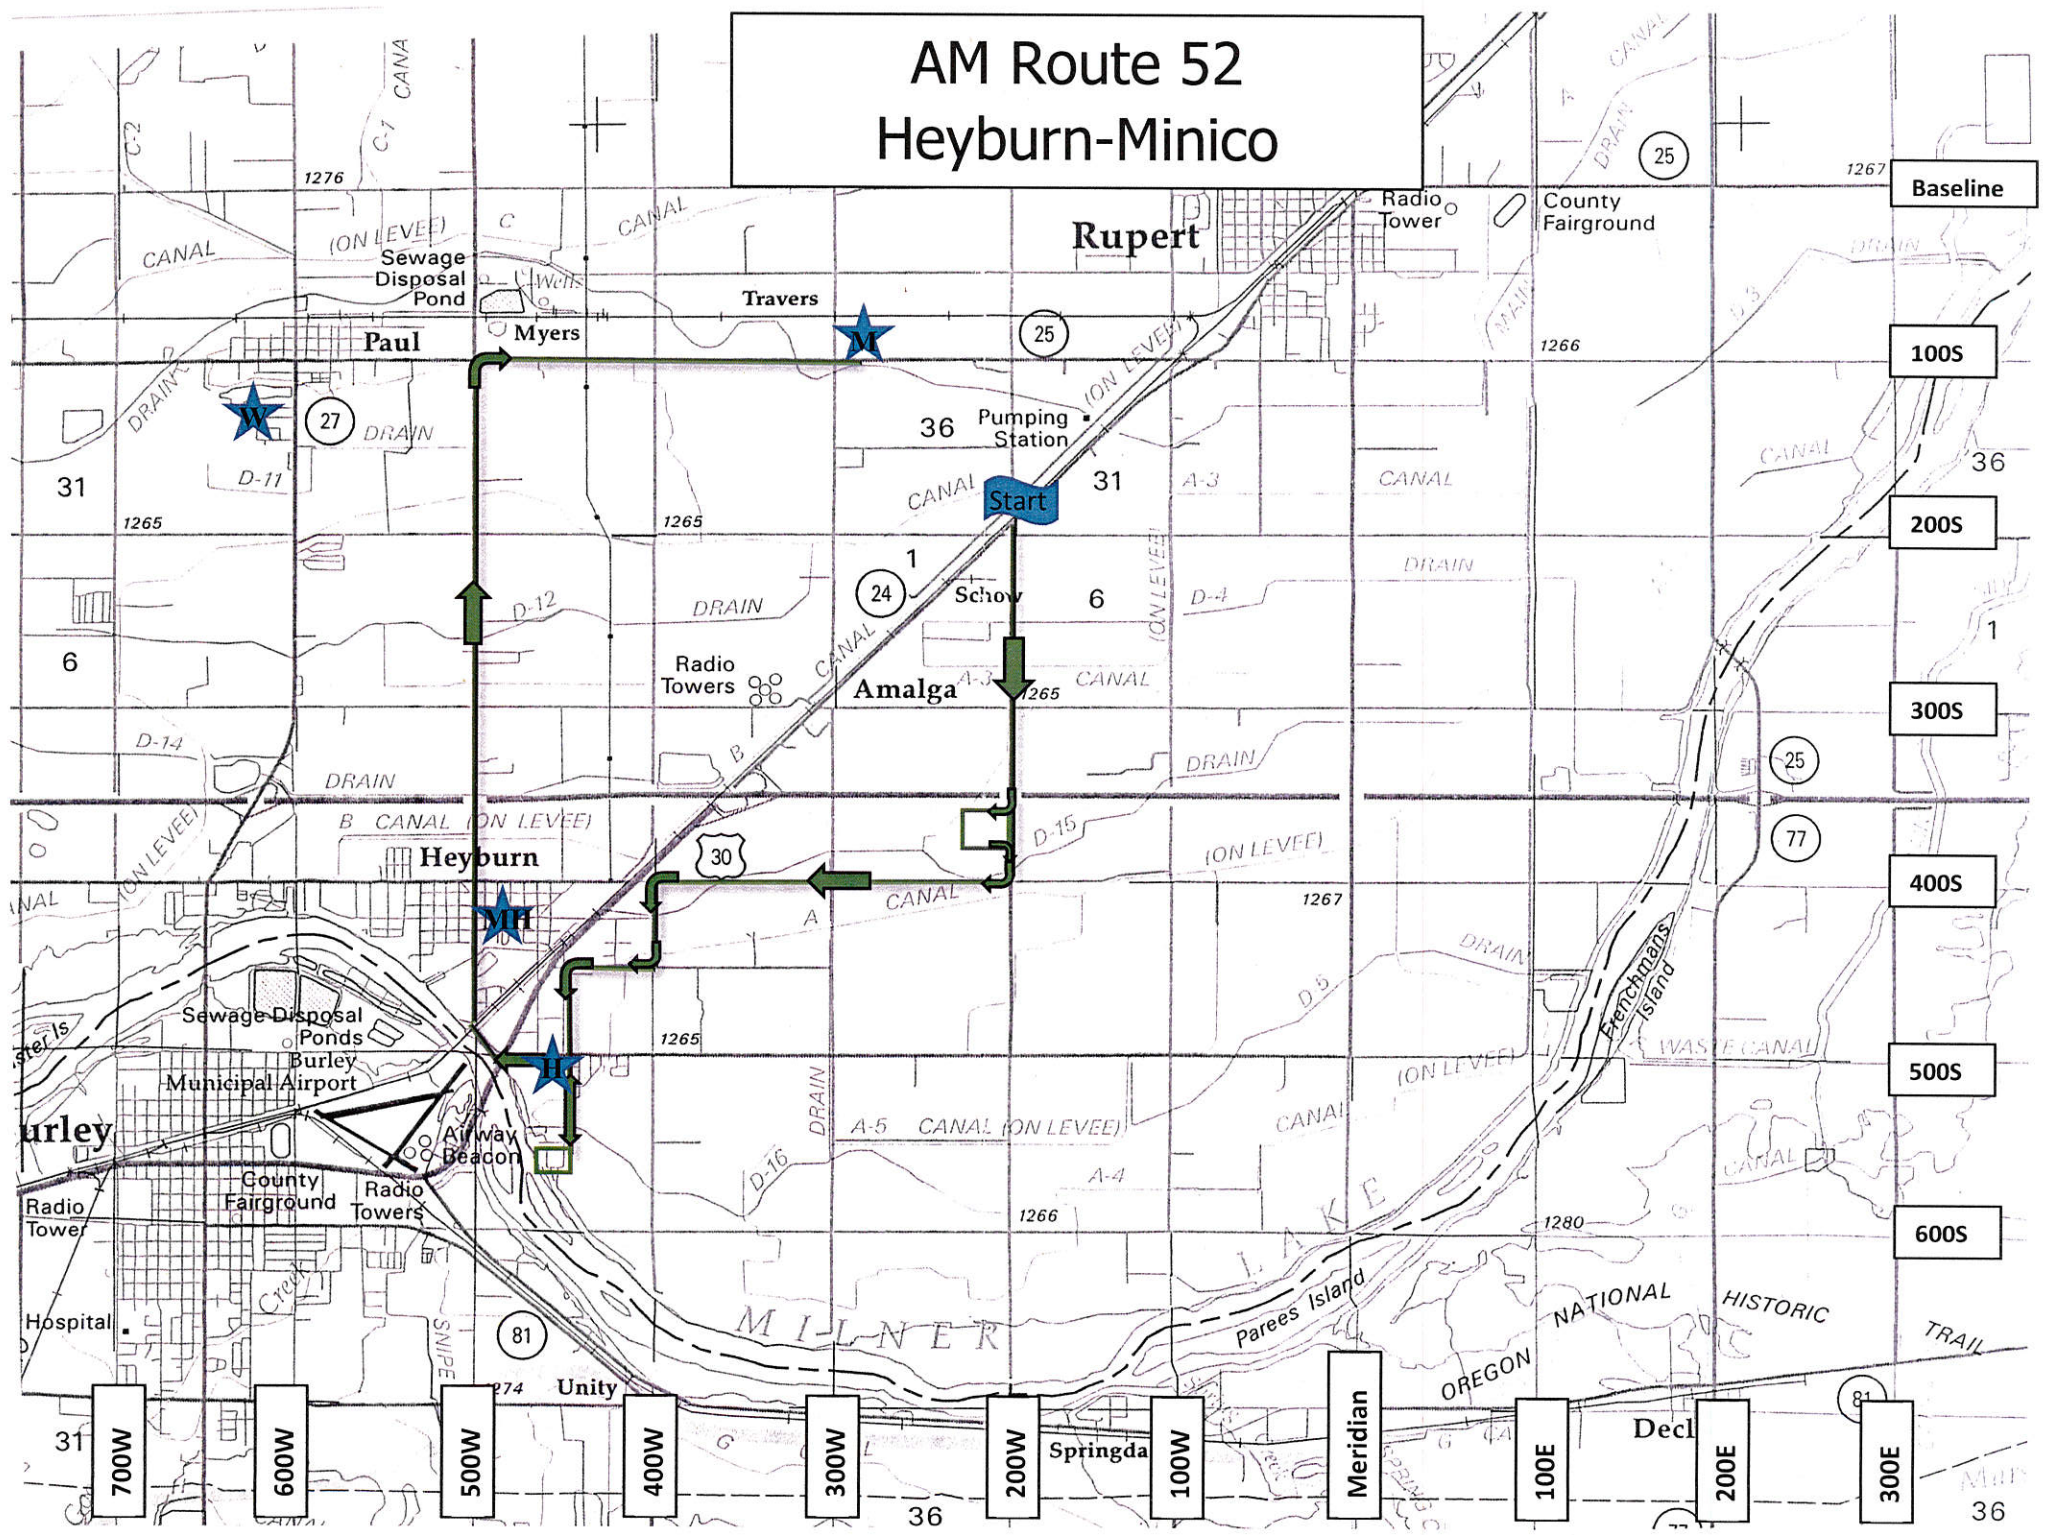

As of: 28 March 2019

Route 57 pm TLC – West - Heyburn

As of April 3, 2019

PM Route 57 - Heyburn Insert
As of April 3, 2019

Route 57 pm
TLC - West - Heyburn
As of 3 April 2019

Route 57 am Heyburn – West - TLC

As of April 3, 2019

See
Heyburn insert

AM Route 57 - Heyburn Insert
As of April 3, 2019

Route 57 am
Heyburn - West - TLC
As of 3 April 2019

AM Route 56 Heyburn-West

RT 56 P.M. Shuttle

Bus
103

RT 56 P.M.
Shuttle

Rt 56 A.M. Shuttle Bus 103

Rt 56 AM

Heyburn

AM Route 52 Heyburn-Minico

Rt 52 shuttle
Highschool

Bus
181

AM Route 23 Heyburn-Heyburn-Mt. Harrison-Minico

AM Route 20 Heyburn-West-TLC

Rt 20 Shuttle. Bus 192