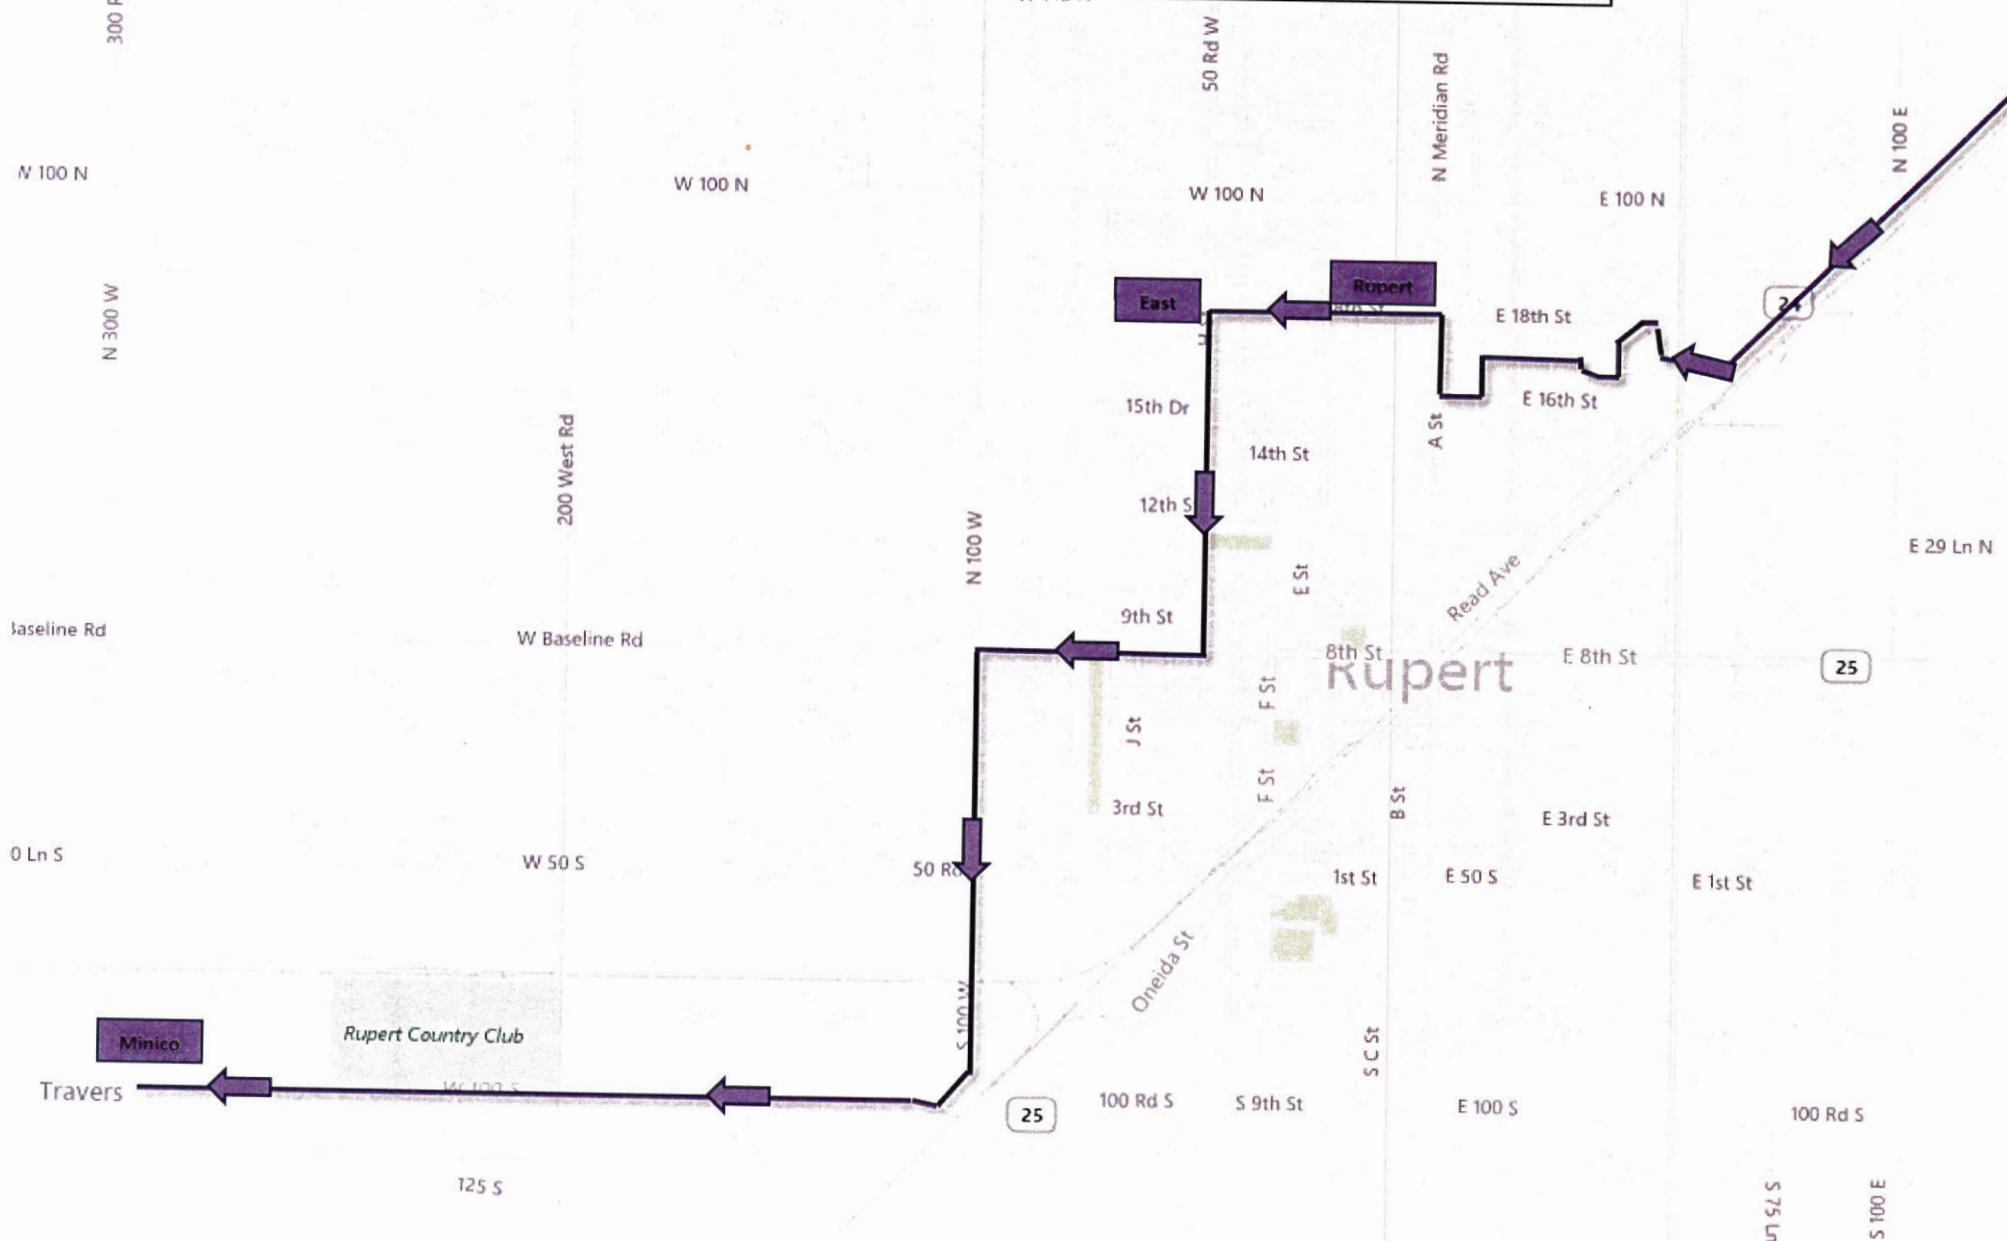

Route 16 am – to Acequia

Route 16 S am – to Rupert/East/St. Nick

Route 13 am – to Acequia

Route 13 S am - To East

update 12/14/18

PT # 11
First 5 x 01

300W 200W 100W Northen 100E 200E 300E 400E 500E

RT

III

New

Route 110 S am – to Rupert/East/TLC

Route 110 am – to Acequia

Route 19 S am – to Rupert/East/Minico

Route 14 am - to Acequia

Route 11 am – to Acequia

Route 35 am – to Rupert/East/TLC/Minico

AM ROUTE 32 Rupert-East-Rupert-East

Route 22 am – to Rupert/East/TLC

Route 21 – Rupert/East/Minico

Proposed stop changes to

R+ 21

RT 59 shuttle Bus 191

Heyburn

84

Rt 20 Shuttle. Bus 192