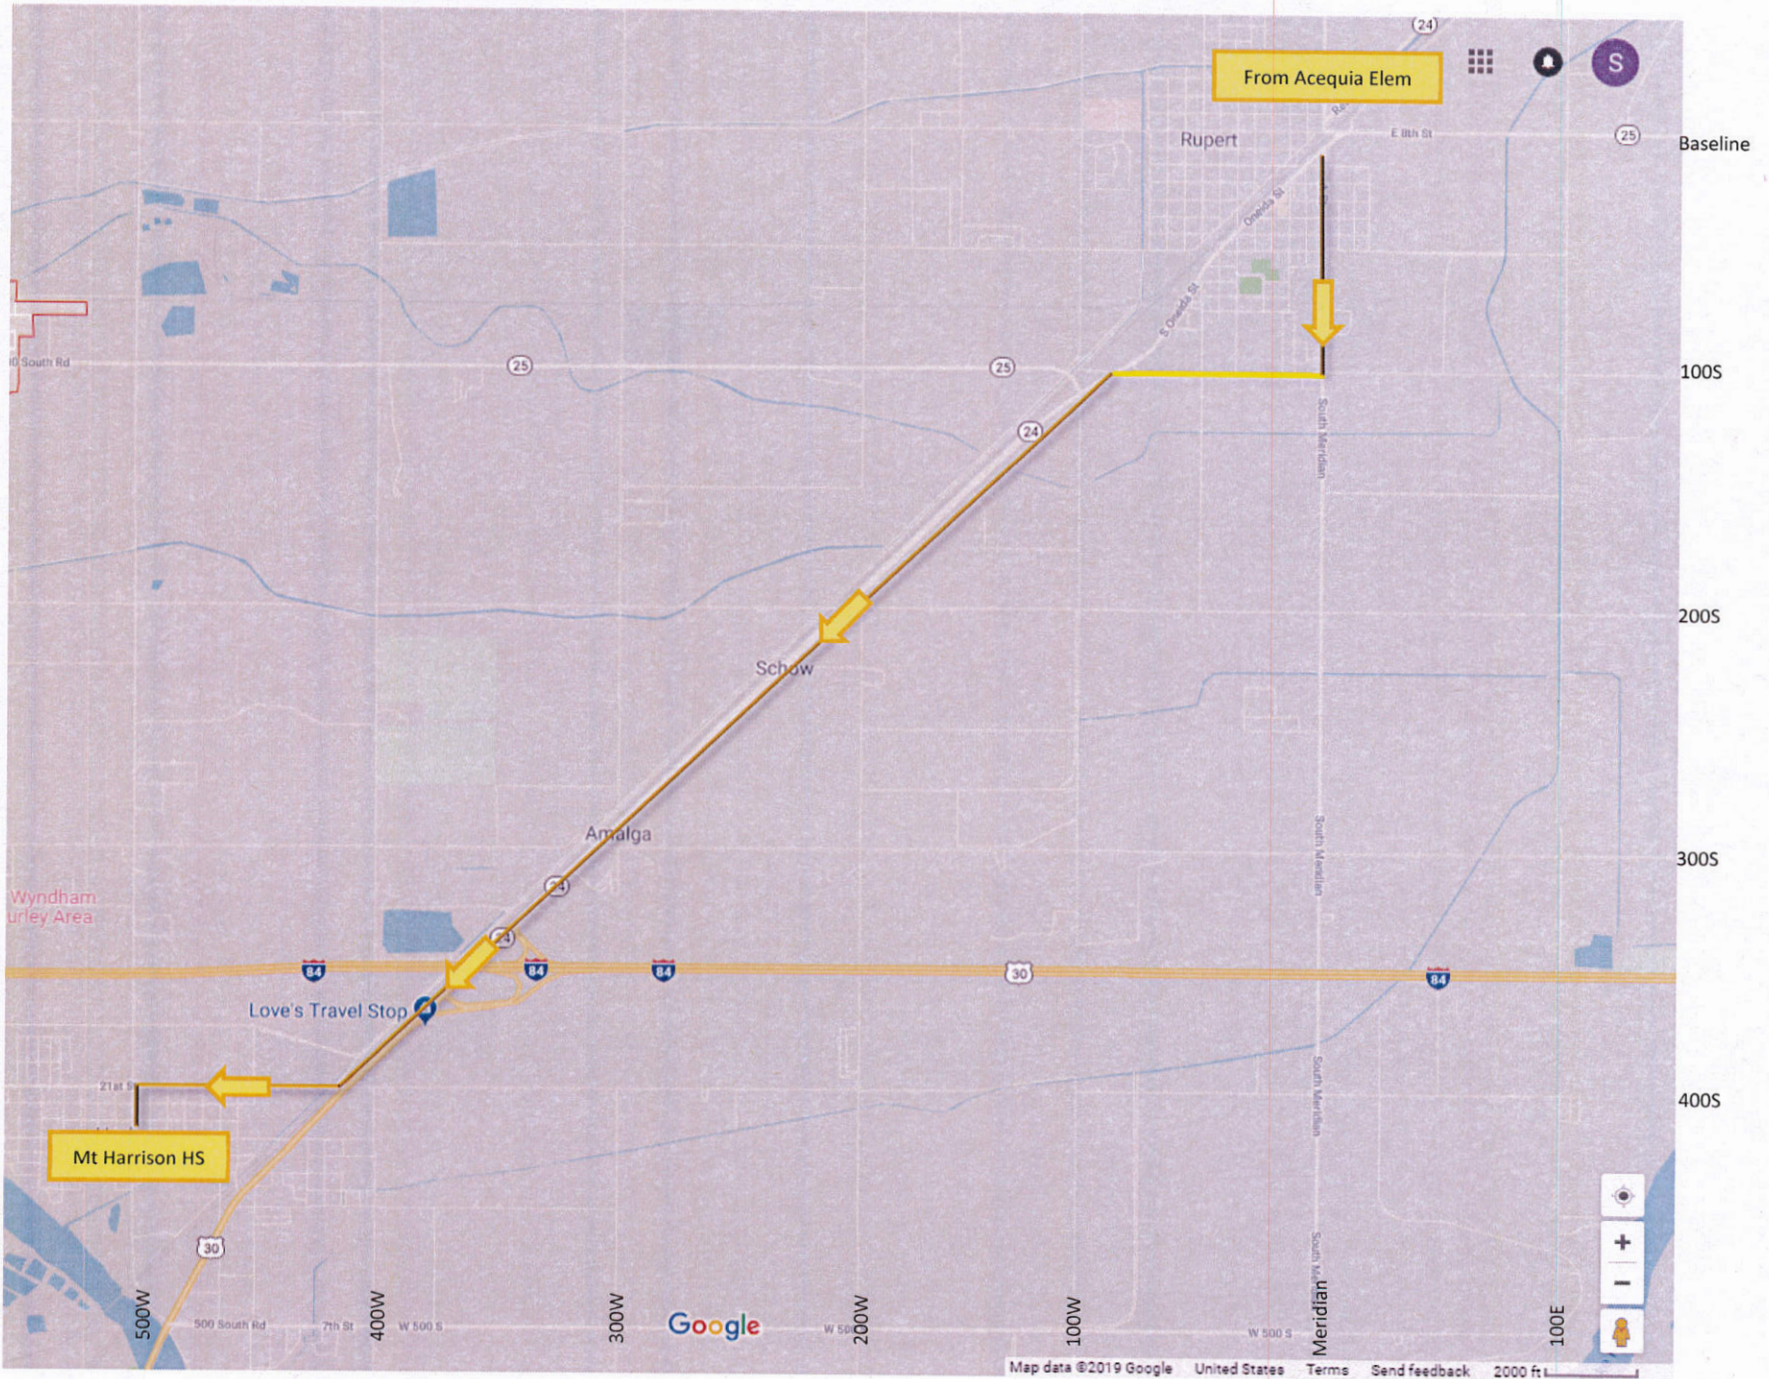

16
17

AM Route 112 S - To Mt. Harrison

AM Route 112 - To Acequia

Sign in

Route 58 pm
West - Heyburn
As of March 28, 2019

Route 58 pm West - Heyburn

As of: March 28, 2019

Route 58 am Heyburn – West

As of: 28 March 2019

Route 57 pm TLC – West - Heyburn

As of April 3, 2019

PM Route 57 - Heyburn Insert
As of April 3, 2019

Route 57 pm
TLC - West - Heyburn
As of 3 April 2019

Route 57 am Heyburn – West - TLC

As of April 3, 2019

See
Heyburn insert

AM Route 57 - Heyburn Insert
As of April 3, 2019

Route 57 am
Heyburn - West - TLC
As of 3 April 2019

AM Route 56 Heyburn-West

RT 56 P.M. Shuttle

Bus
103

RT 56 P.M.
Shuttle

Rt 20 Shuttle. Bus 192