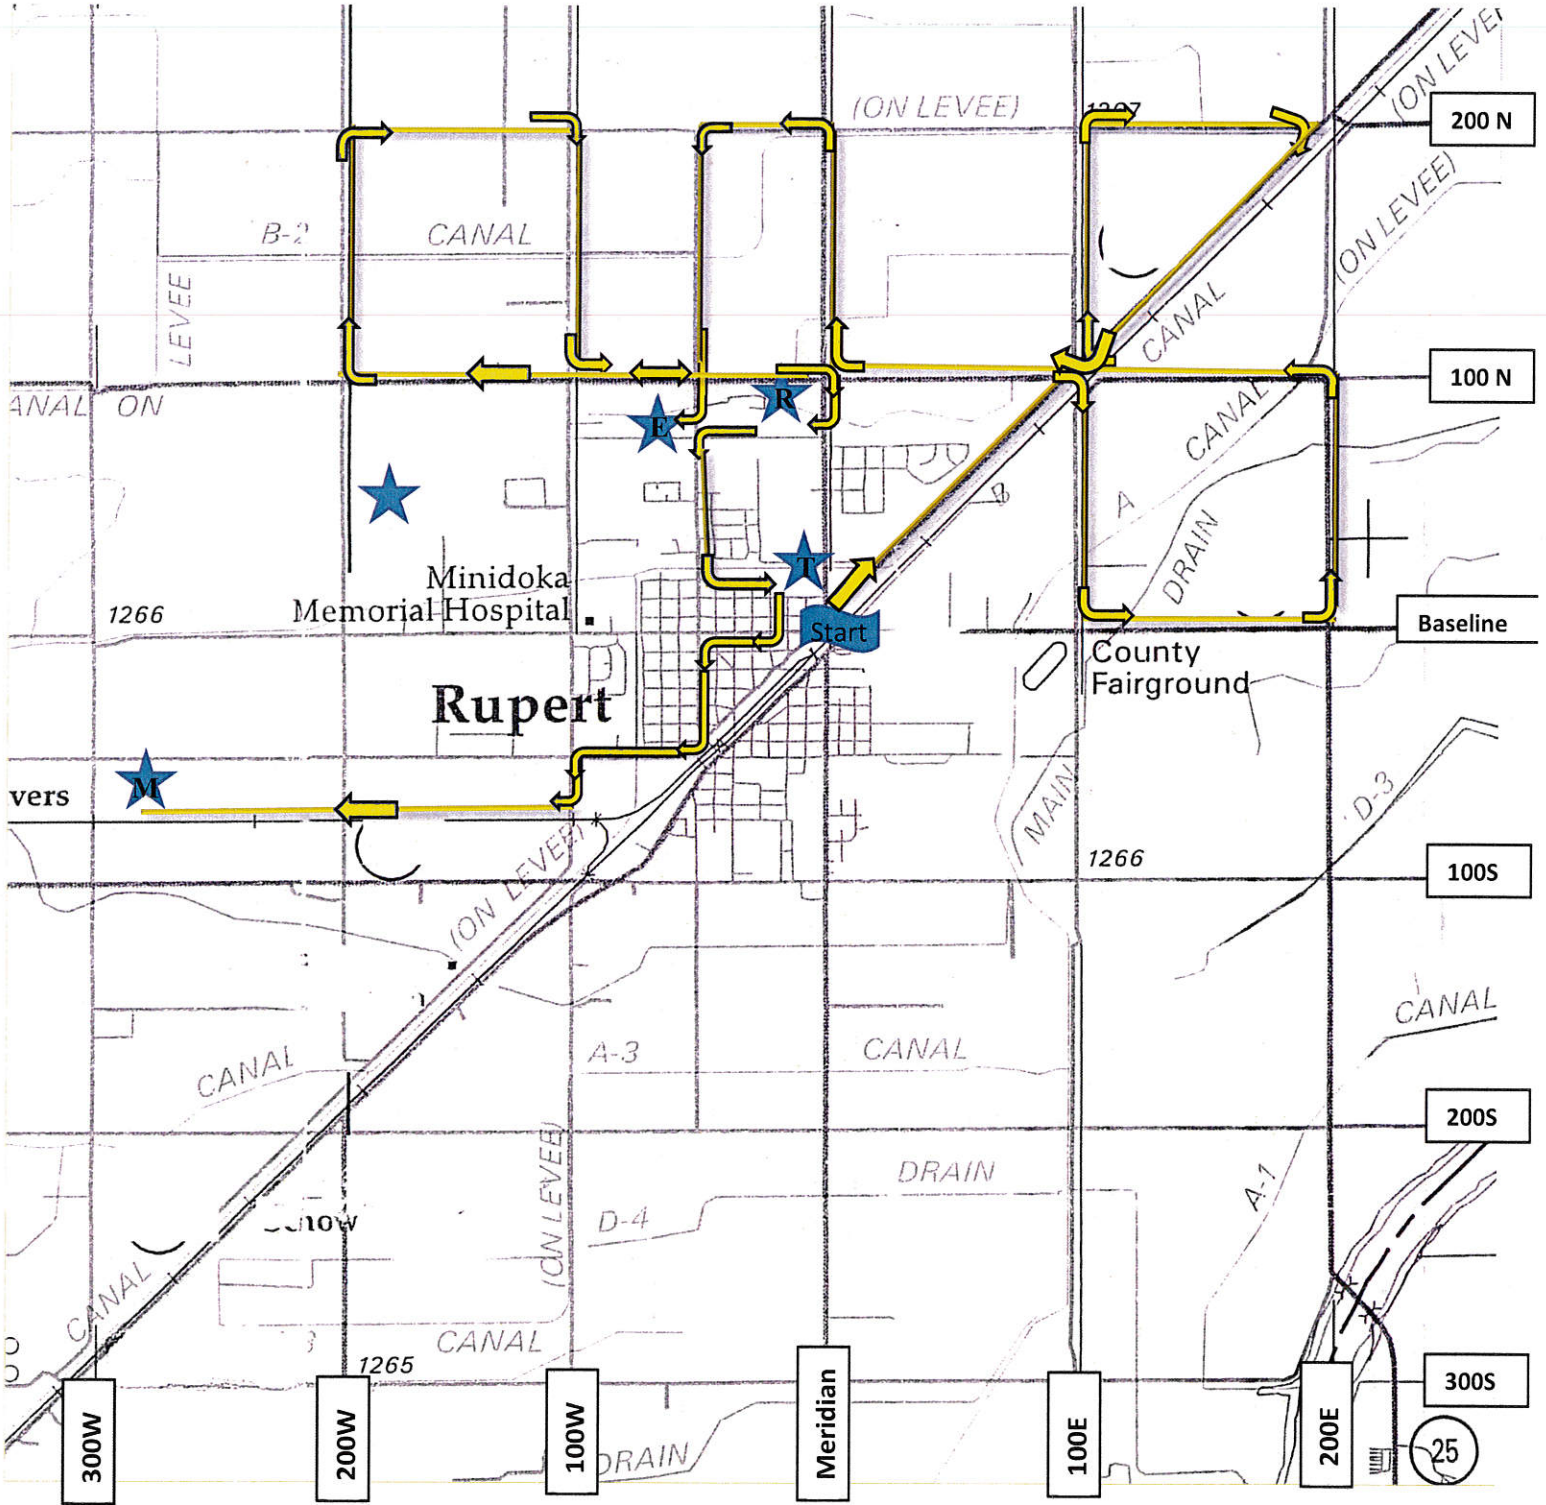

Route 16 am – to Acequia

Route 16 S am – to Rupert/East/St. Nick

Route 13 am – to Acequia

Route 13 S am - To East

update 12/14/18

PT # 11
First 5 x 01

300W 200W 100W Northen 100E 200E 300E 400E 500E

RT

III

New

Route 110 S am – to Rupert/East/TLC

Route 110 am – to Acequia

Route 19 S am – to Rupert/East/Minico

Route 14 am - to Acequia

Route 11 am – to Acequia

Route 35 am – to Rupert/East/TLC/Minico

AM ROUTE 32 Rupert-East-Rupert-East

Route 22 am – to Rupert/East/TLC

Route 21 – Rupert/East/Minico

Proposed stop changes to

R+ 21

RT 59 shuttle Bus 191

Heyburn

84

Rt 20 Shuttle. Bus 192