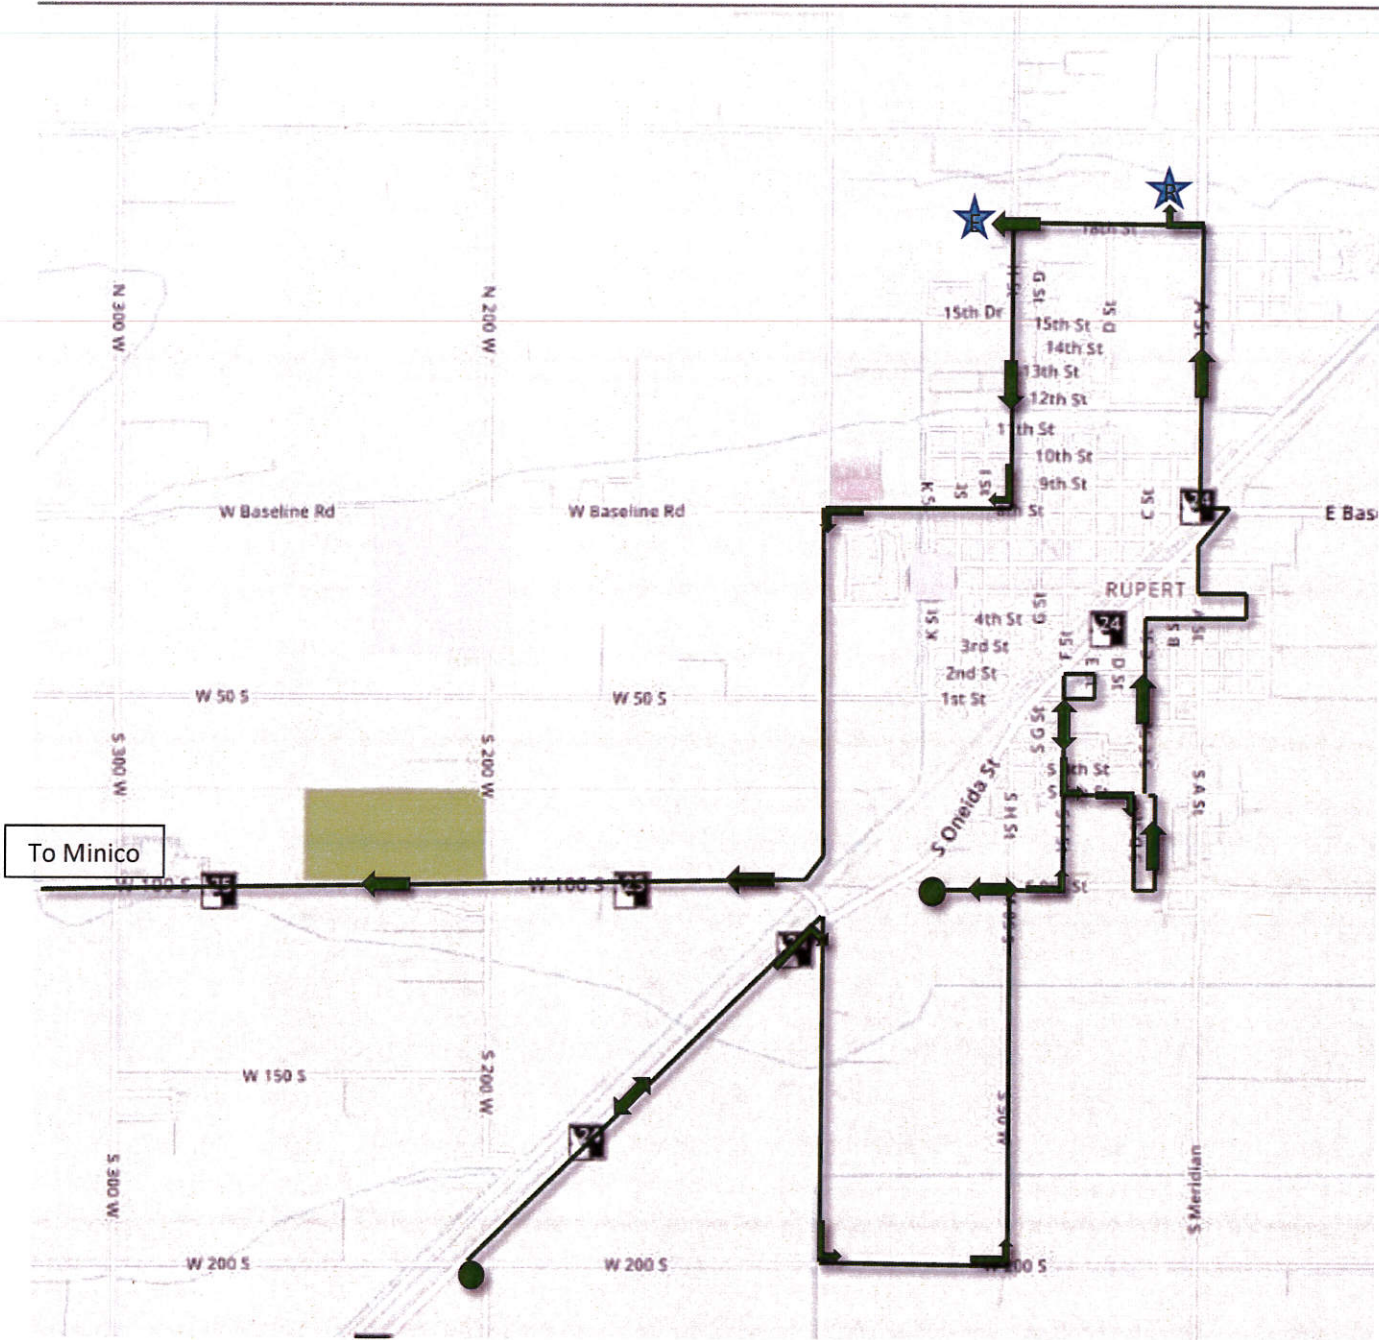

Route 21 – Rupert/East/Minico