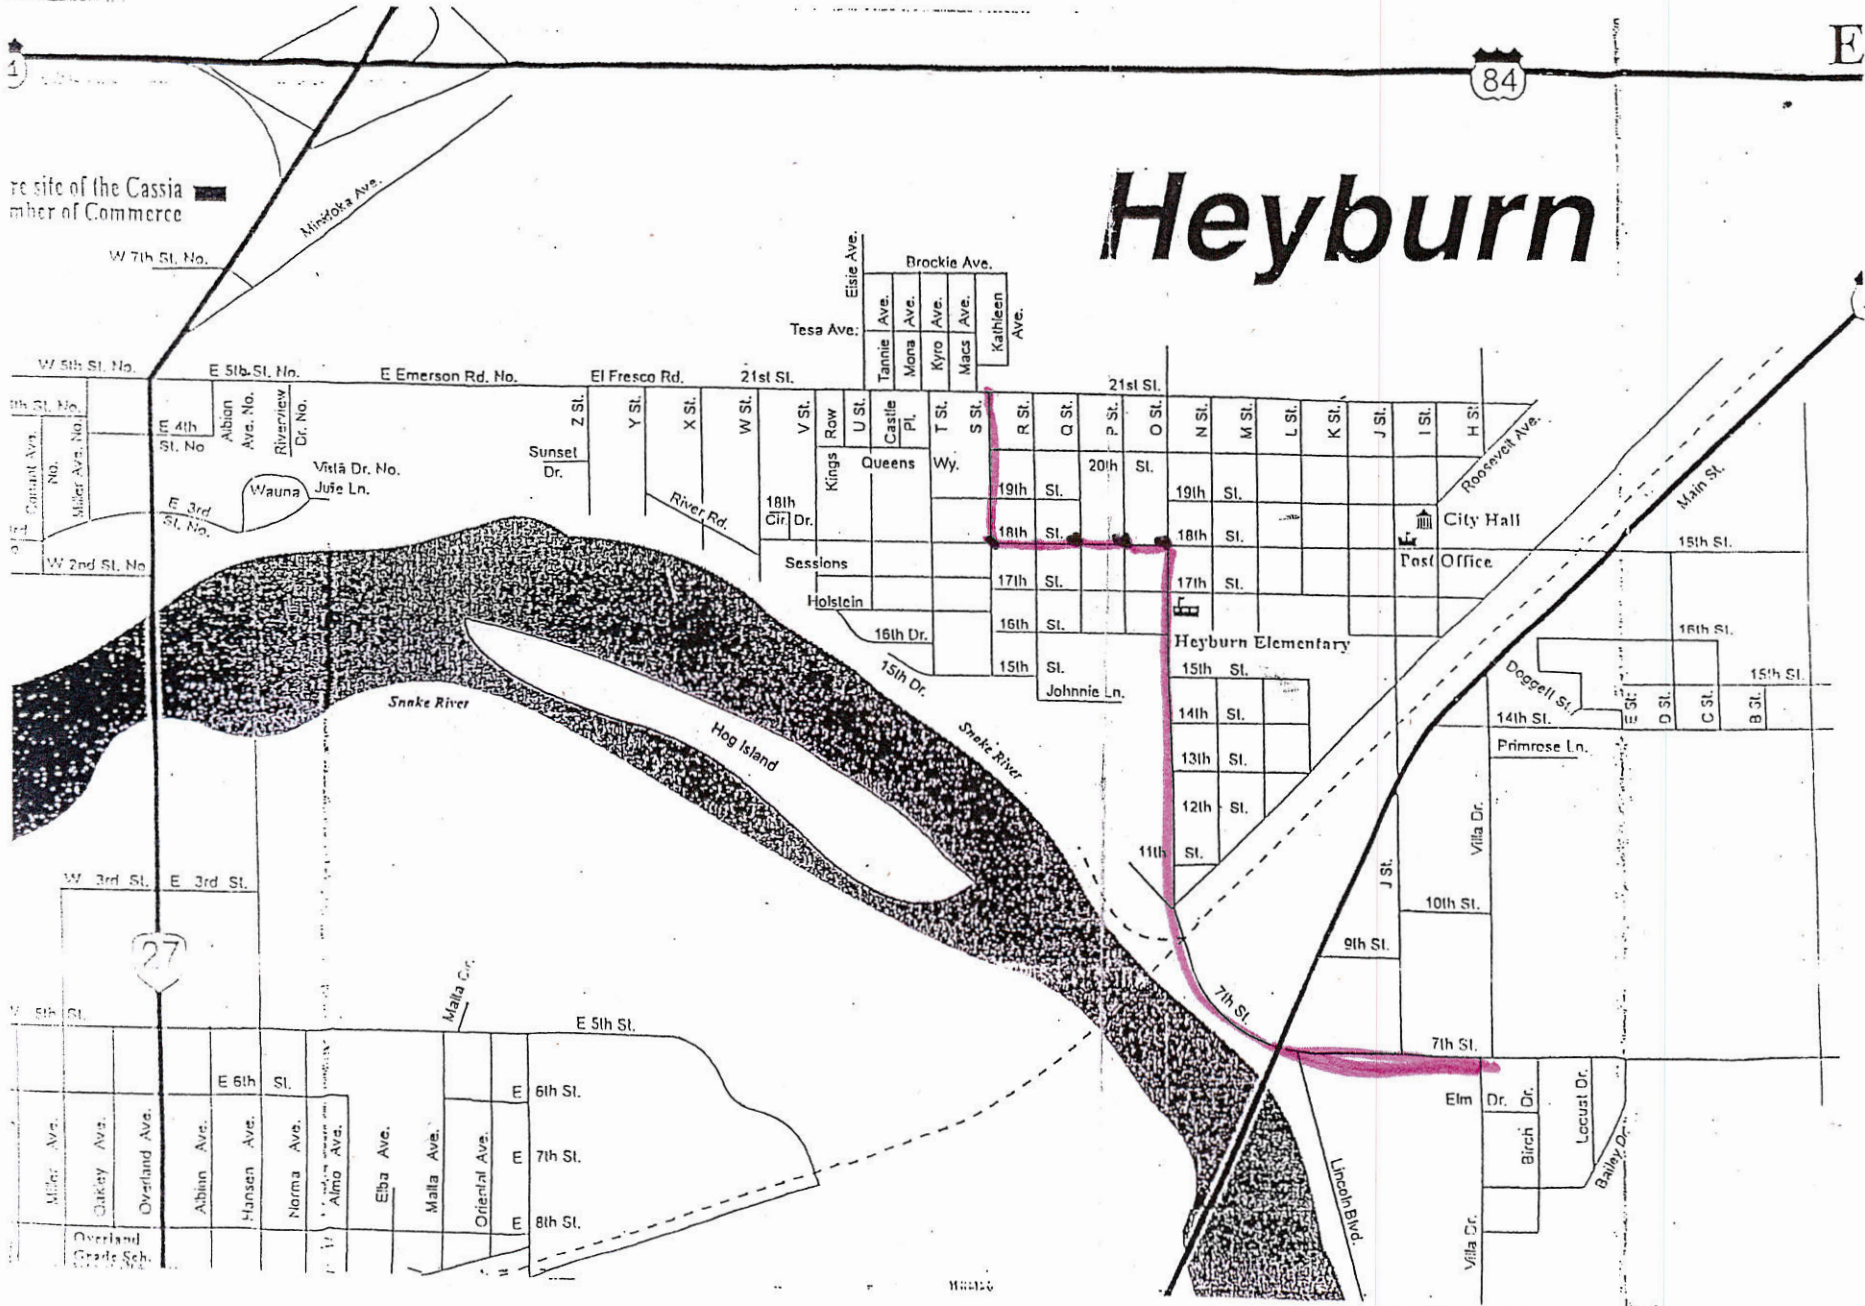

III

New

Route 110 S am – to Rupert/East/TLC

Route 110 am – to Acequia

Route 19 S am – to Rupert/East/Minico

Route 14 am - to Acequia

Route 11 am – to Acequia

Route 35 am – to Rupert/East/TLC/Minico

AM ROUTE 32 Rupert-East-Rupert-East

Route 22 am – to Rupert/East/TLC

Route 21 – Rupert/East/Minico

Proposed stop changes to

R+ 21

RT 59 shuttle Bus 191

Heyburn

84