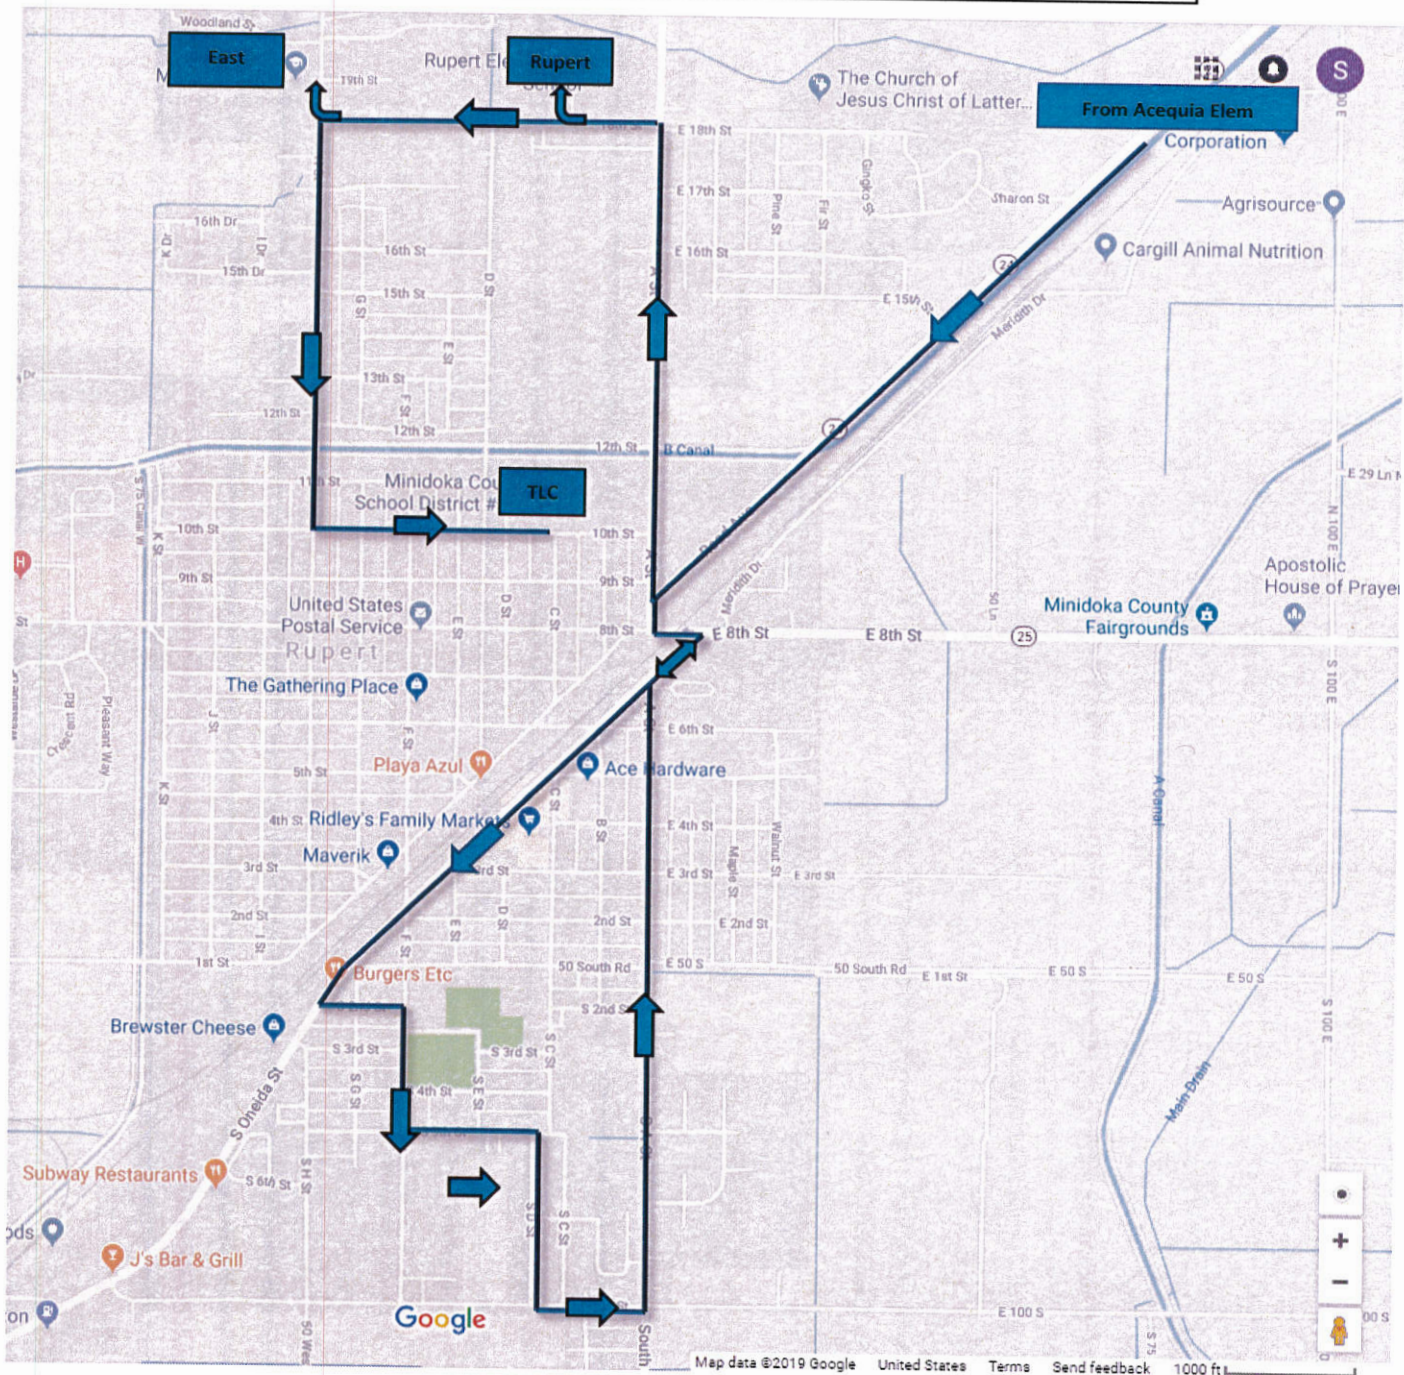

Route 16 am – to Acequia

Route 16 S am – to Rupert/East/St. Nick

Route 13 am – to Acequia

Route 13 S am - To East

update 12/14/18

PT # 11
First 5 x 01

300W 200W 100W Northen 100E 200E 300E 400E 500E

RT

III

New

Route 110 S am – to Rupert/East/TLC

Route 110 am – to Acequia

Route 19 S am – to Rupert/East/Minico

Route 14 am - to Acequia

Route 11 am – to Acequia

Route 35 am – to Rupert/East/TLC/Minico

AM ROUTE 32 Rupert-East-Rupert-East

Route 22 am – to Rupert/East/TLC

Route 21 – Rupert/East/Minico

Proposed stop changes to

R+ 21

RT 59 shuttle Bus 191

Heyburn

84

Rt 20 Shuttle. Bus 192