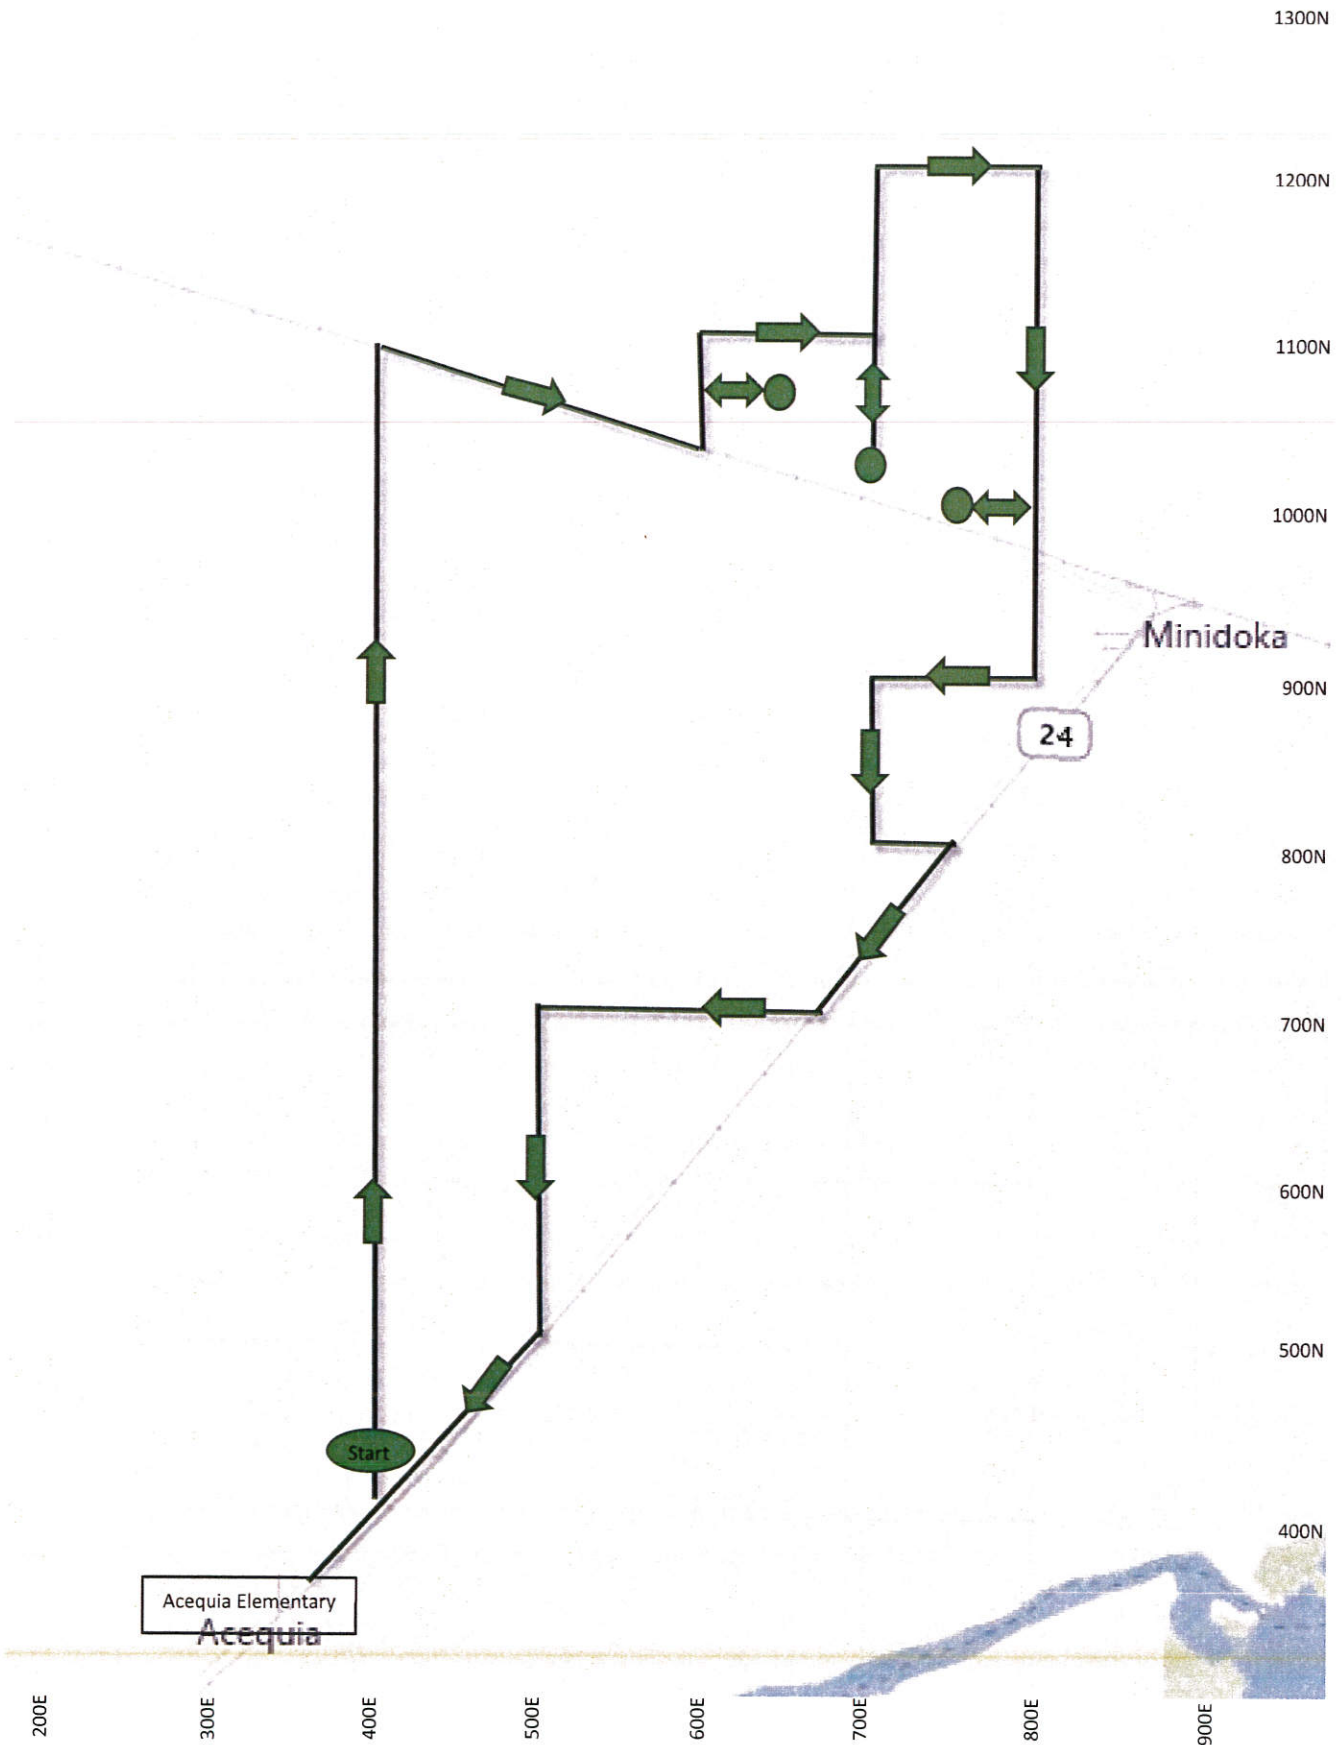

Route 16 am – to Acequia

Route 16 S am – to Rupert/East/St. Nick

Route 13 am – to Acequia

Route 13 S am - To East

update 12/14/18

PT # 11
First 5 x 01

300W 200W 100W Northen 100E 200E 300E 400E 500E

RT

III

New

Route 110 S am – to Rupert/East/TLC

Route 110 am – to Acequia

Route 19 S am – to Rupert/East/Minico

Route 14 am - to Acequia

Route 11 am – to Acequia

Route 35 am – to Rupert/East/TLC/Minico

As of: 28 March 2019

Route 57 pm TLC – West - Heyburn

As of April 3, 2019

PM Route 57 - Heyburn Insert
As of April 3, 2019

Route 57 pm
TLC - West - Heyburn
As of 3 April 2019

Route 57 am Heyburn – West - TLC

Rt 20 Shuttle. Bus 192