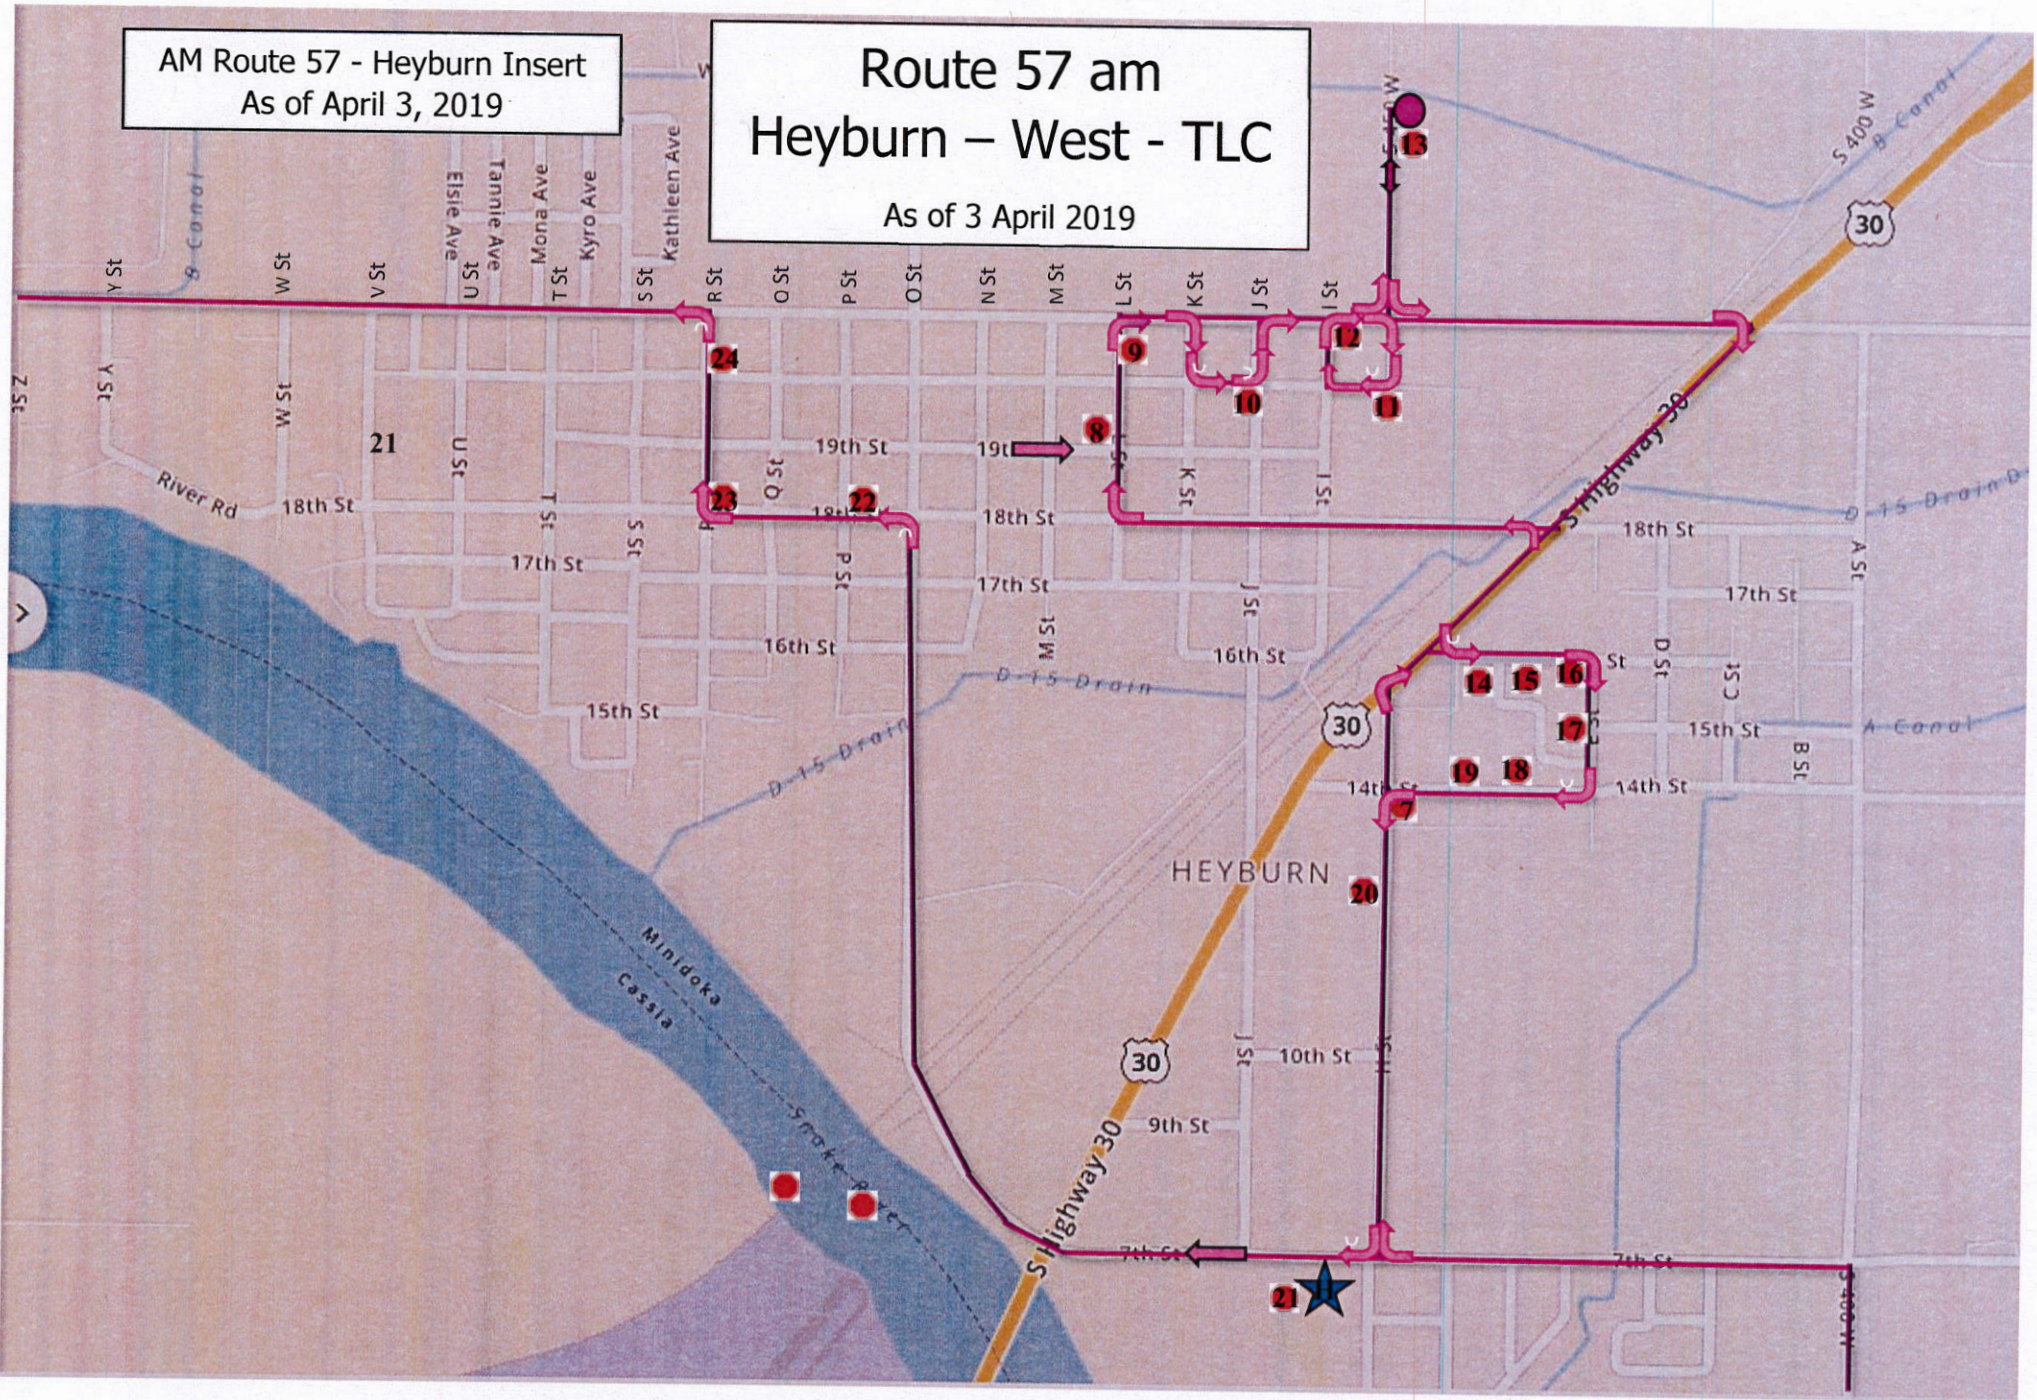

16
17

AM Route 112 S - To Mt. Harrison

AM Route 112 - To Acequia

Sign in

Route 58 pm
West - Heyburn
As of March 28, 2019

Route 58 pm West - Heyburn

As of: March 28, 2019

Route 58 am Heyburn – West

As of: 28 March 2019

Route 57 pm TLC – West - Heyburn

As of April 3, 2019

PM Route 57 - Heyburn Insert
As of April 3, 2019

Route 57 pm
TLC - West - Heyburn
As of 3 April 2019

Route 57 am Heyburn – West - TLC

As of April 3, 2019

See
Heyburn insert

AM Route 57 - Heyburn Insert
As of April 3, 2019

Route 57 am
Heyburn - West - TLC
As of 3 April 2019

AM Route 56 Heyburn-West

RT 56 P.M. Shuttle

Bus
103

RT 56 P.M.
Shuttle

Rt 20 Shuttle. Bus 192