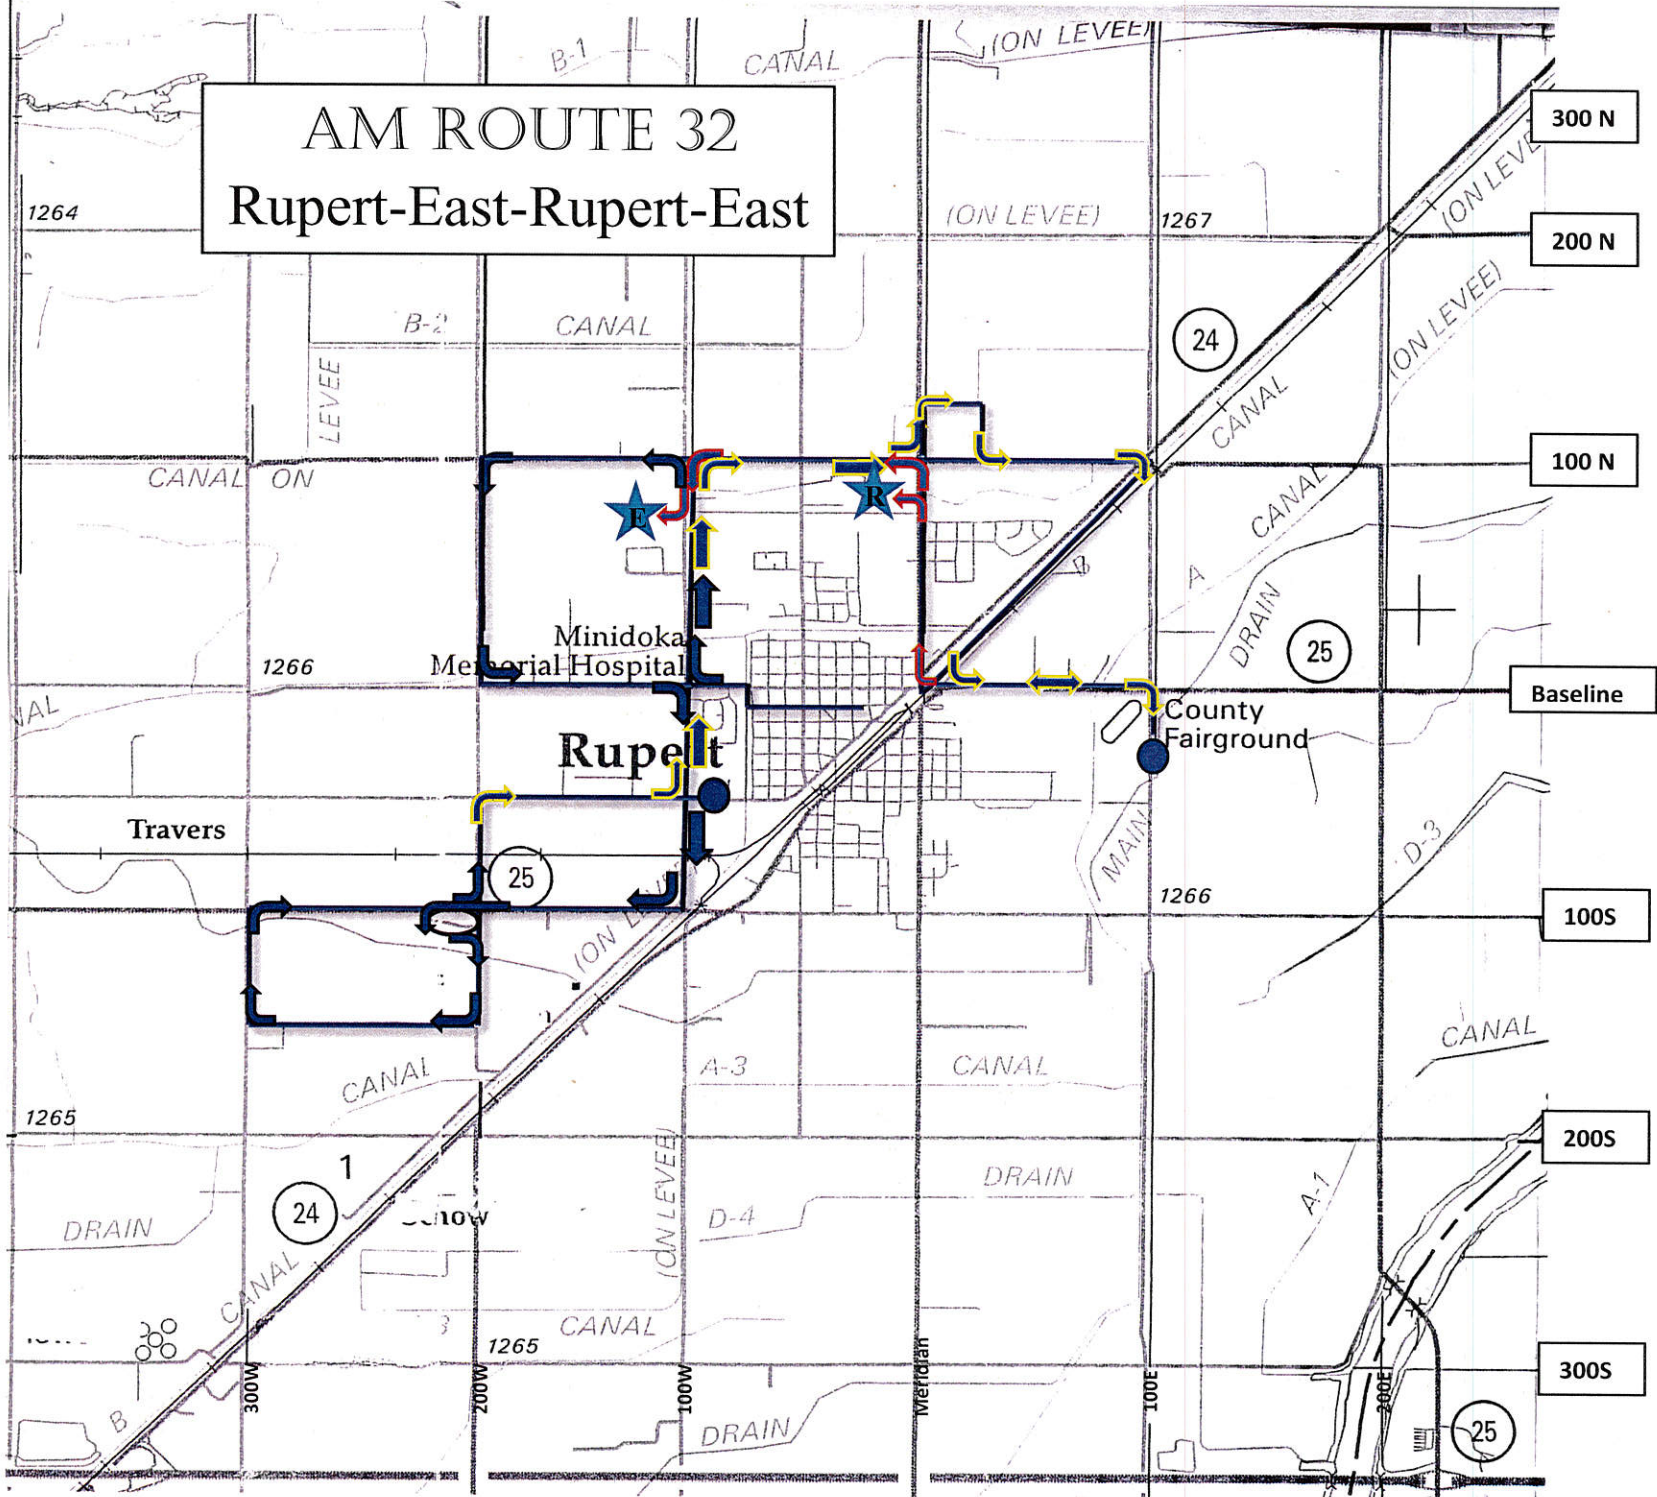

III

New

Route 110 S am – to Rupert/East/TLC

Route 110 am – to Acequia

Route 19 S am – to Rupert/East/Minico

Route 14 am - to Acequia

Route 11 am – to Acequia

Route 35 am – to Rupert/East/TLC/Minico

AM ROUTE 32 Rupert-East-Rupert-East

Route 22 am – to Rupert/East/TLC

Route 21 – Rupert/East/Minico

Proposed stop changes to

R+ 21

RT 59 shuttle Bus 191

Heyburn

84

Rt 20 Shuttle. Bus 192