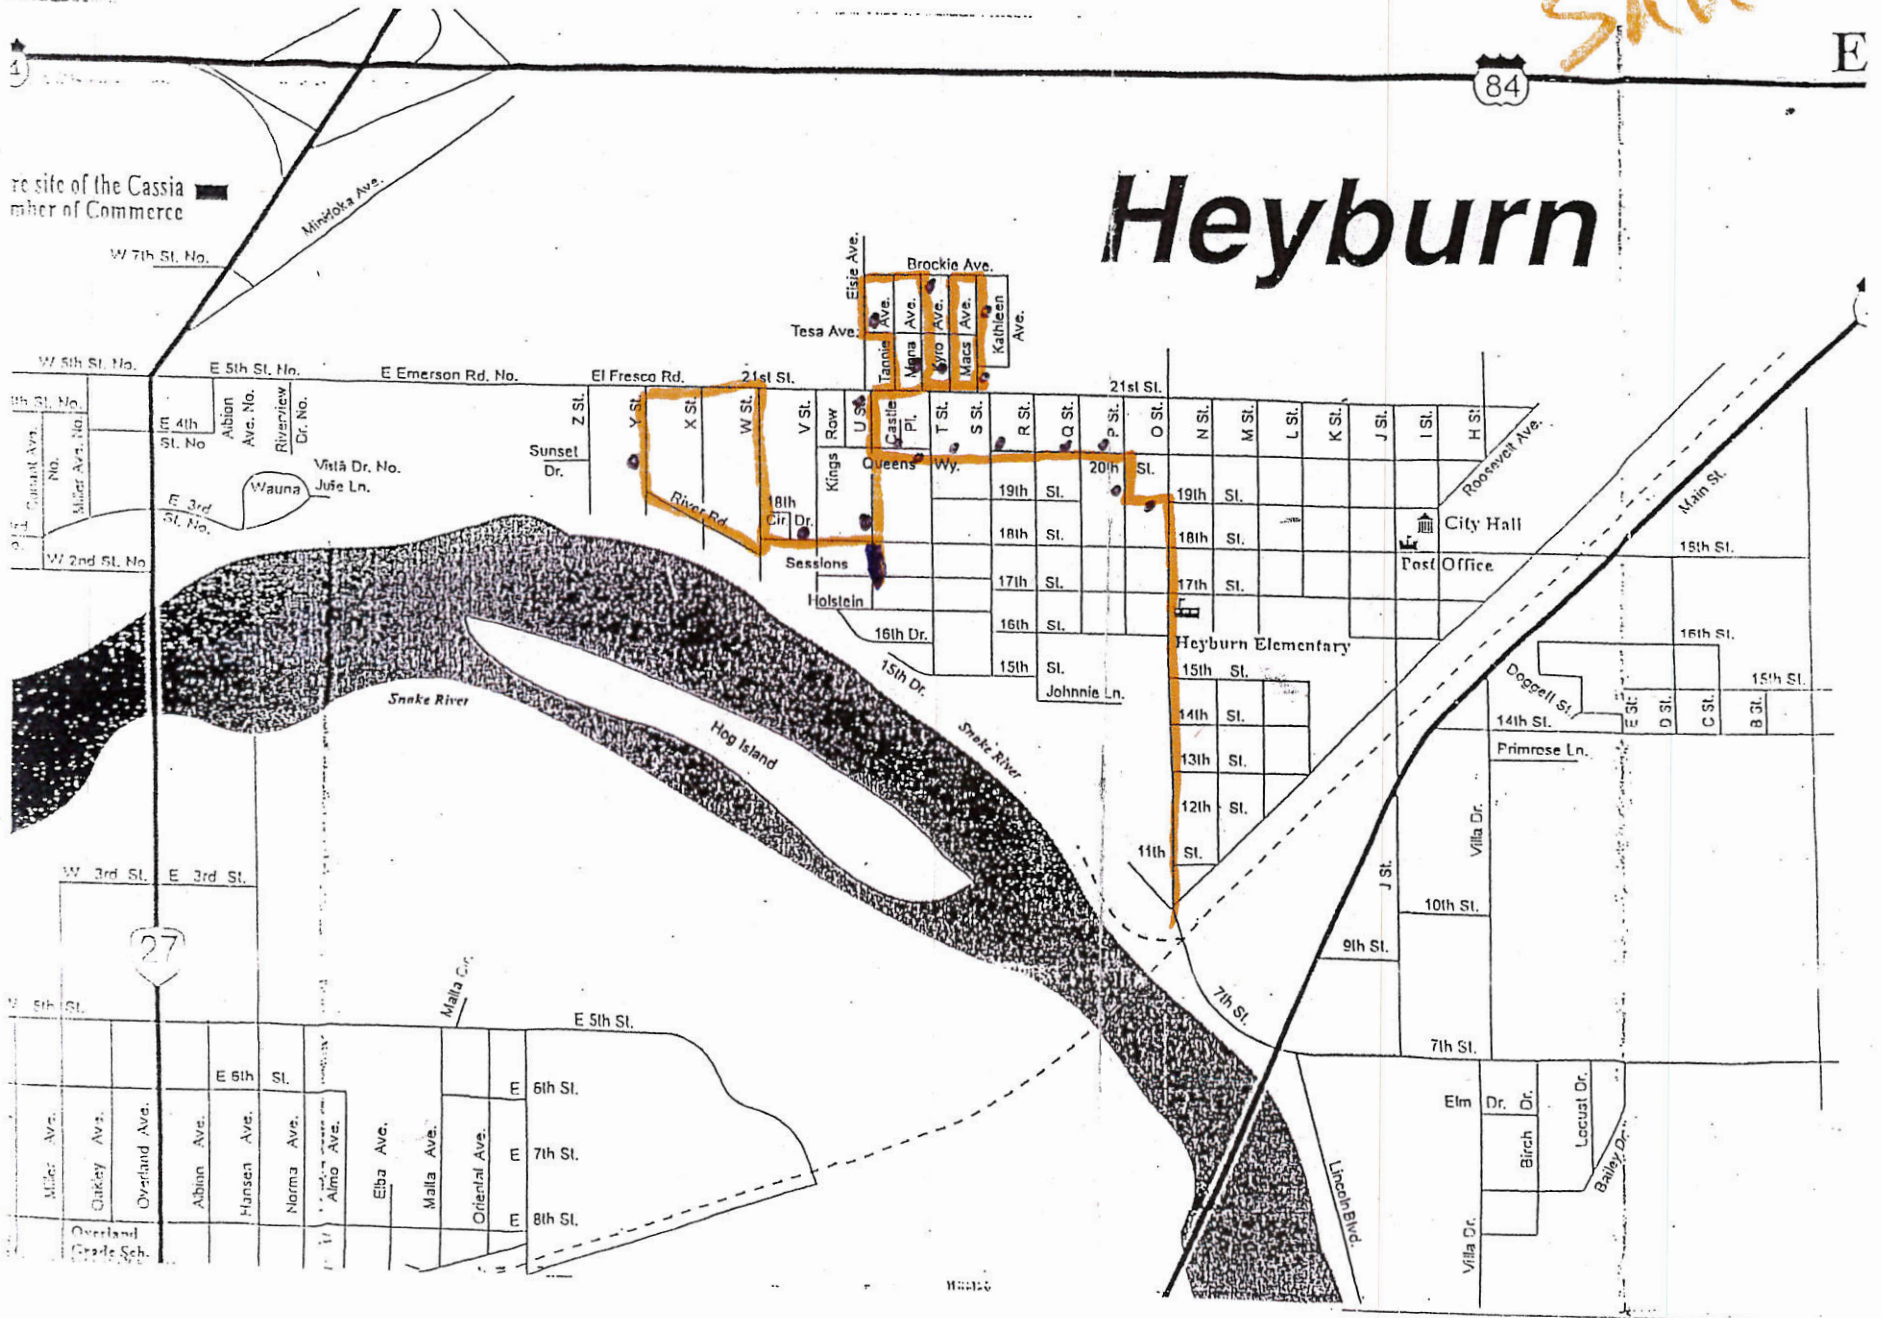

As of: 28 March 2019

Route 57 pm TLC – West - Heyburn

As of April 3, 2019

PM Route 57 - Heyburn Insert
As of April 3, 2019

Route 57 pm
TLC - West - Heyburn
As of 3 April 2019

Route 57 am Heyburn – West - TLC

As of April 3, 2019

See
Heyburn insert

AM Route 57 - Heyburn Insert
As of April 3, 2019

Route 57 am
Heyburn - West - TLC
As of 3 April 2019

AM Route 56 Heyburn-West

RT 56 P.M. Shuttle

Bus
103

RT 56 P.M.
Shuttle

Rt 56 A.M. Shuttle Bus 103

Rt 56 AM

Heyburn

AM Route 52 Heyburn-Minico

Rt 52 shuttle
Highschool

Bus
181

AM Route 23 Heyburn-Heyburn-Mt. Harrison-Minico

AM Route 20 Heyburn-West-TLC

Rt 20 Shuttle. Bus 192