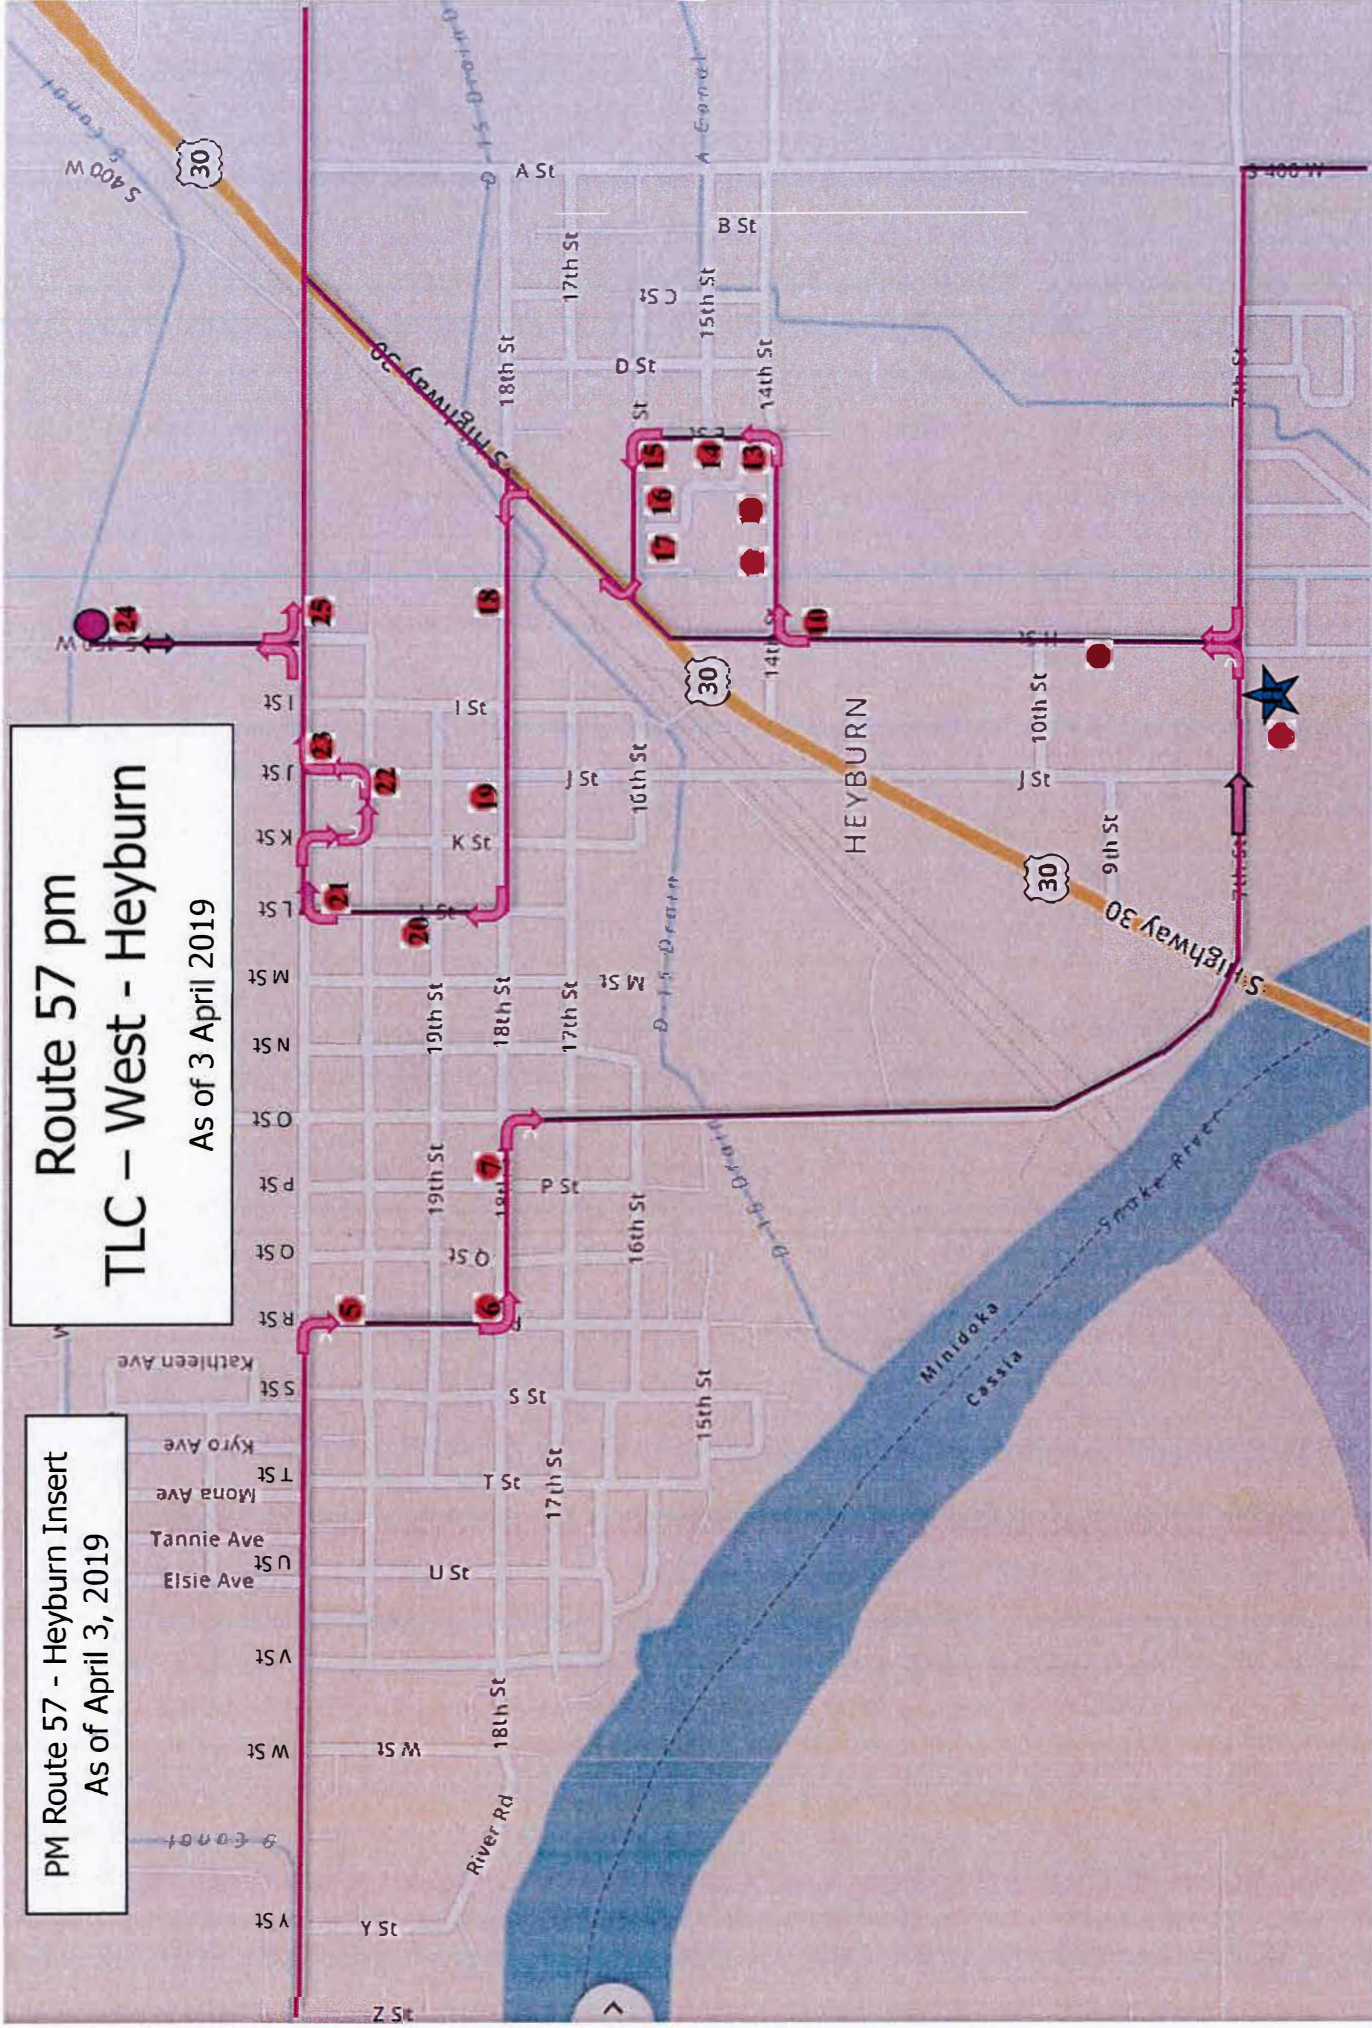

III

New

Route 110 S am – to Rupert/East/TLC

Route 110 am – to Acequia

Route 19 S am – to Rupert/East/Minico

Route 14 am - to Acequia

Route 11 am – to Acequia

Route 35 am – to Rupert/East/TLC/Minico

As of: 28 March 2019

Route 57 pm TLC – West - Heyburn

As of April 3, 2019

PM Route 57 - Heyburn Insert
As of April 3, 2019

Route 57 pm
TLC - West - Heyburn
As of 3 April 2019

Route 57 am Heyburn – West - TLC

As of April 3, 2019

See
Heyburn insert

AM Route 57 - Heyburn Insert
As of April 3, 2019

Route 57 am
Heyburn - West - TLC
As of 3 April 2019

AM Route 56 Heyburn-West

RT 56 P.M. Shuttle

Bus
103

RT 56 P.M.
Shuttle

Rt 20 Shuttle. Bus 192