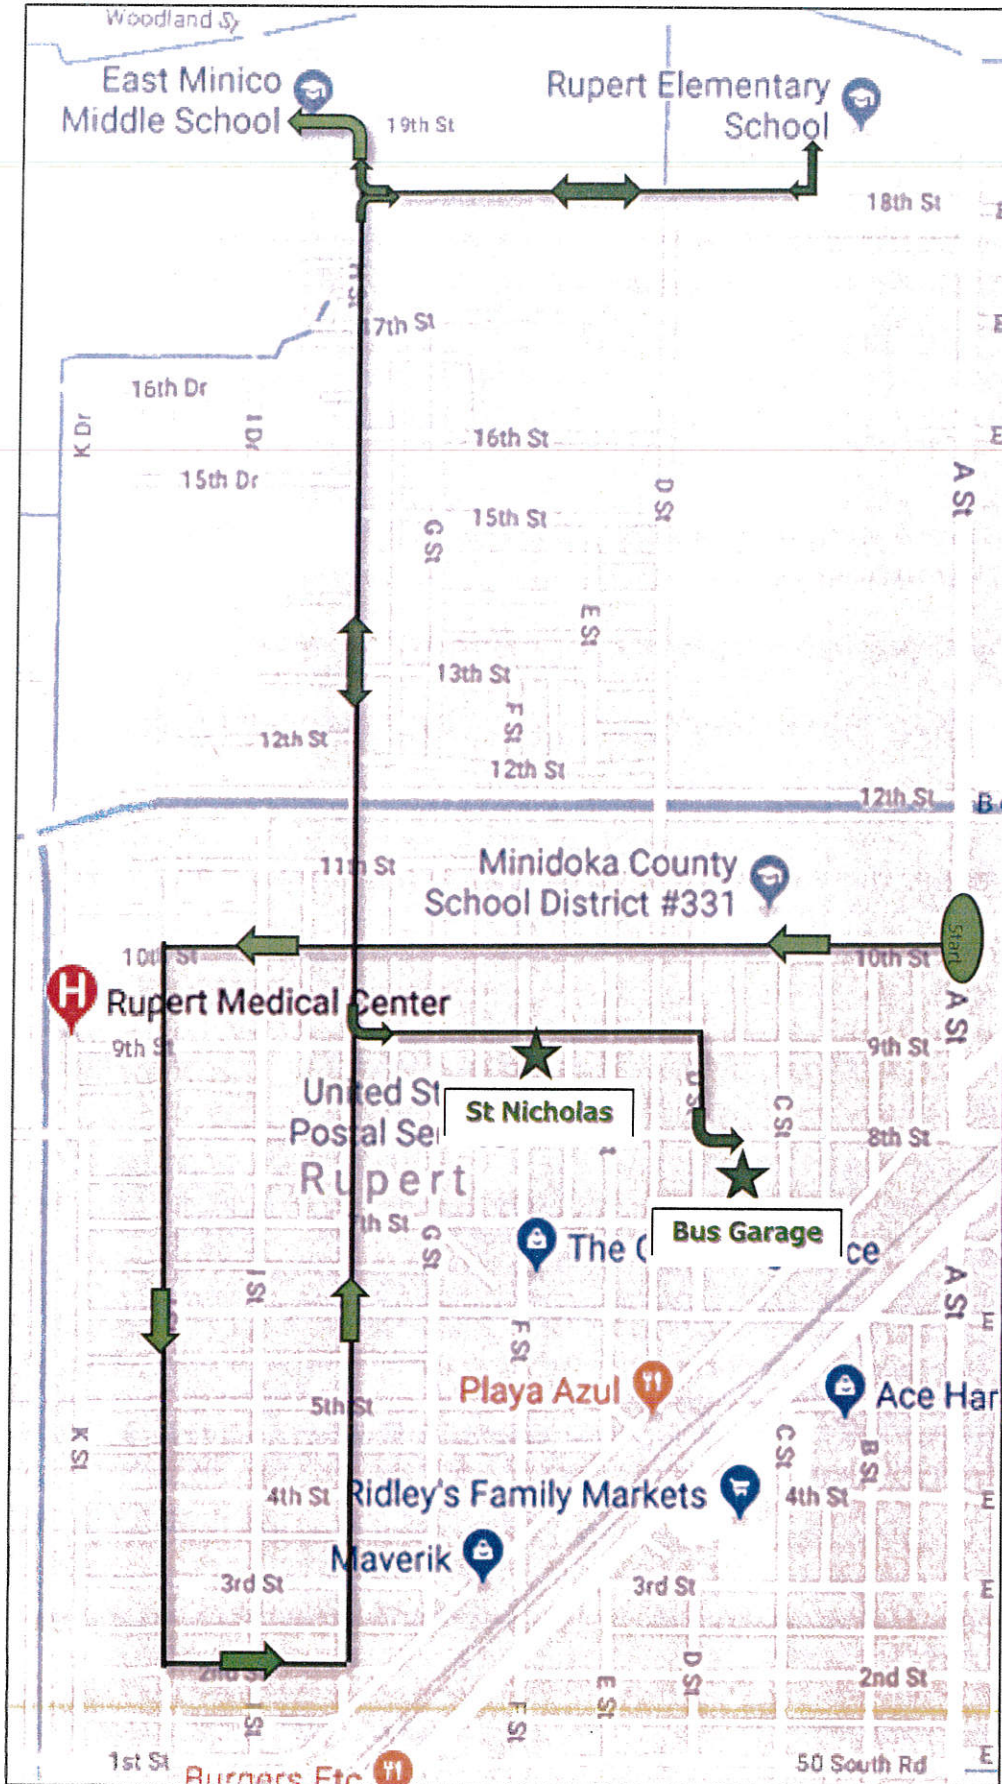

Route 16 am – to Acequia

Route 16 S am – to Rupert/East/St. Nick

Route 13 am – to Acequia

Route 13 S am - To East

update 12/14/18

PT # 11
First 5 x 01

300W 200W 100W Northen 100E 200E 300E 400E 500E

RT

III

New

Route 110 S am – to Rupert/East/TLC

Route 110 am – to Acequia

Route 19 S am – to Rupert/East/Minico

Route 14 am - to Acequia

Route 11 am – to Acequia

Route 35 am – to Rupert/East/TLC/Minico

AM ROUTE 32 Rupert-East-Rupert-East

Route 22 am – to Rupert/East/TLC

Route 21 – Rupert/East/Minico

Proposed stop changes to

R+ 21

RT 59 shuttle Bus 191

Heyburn

84