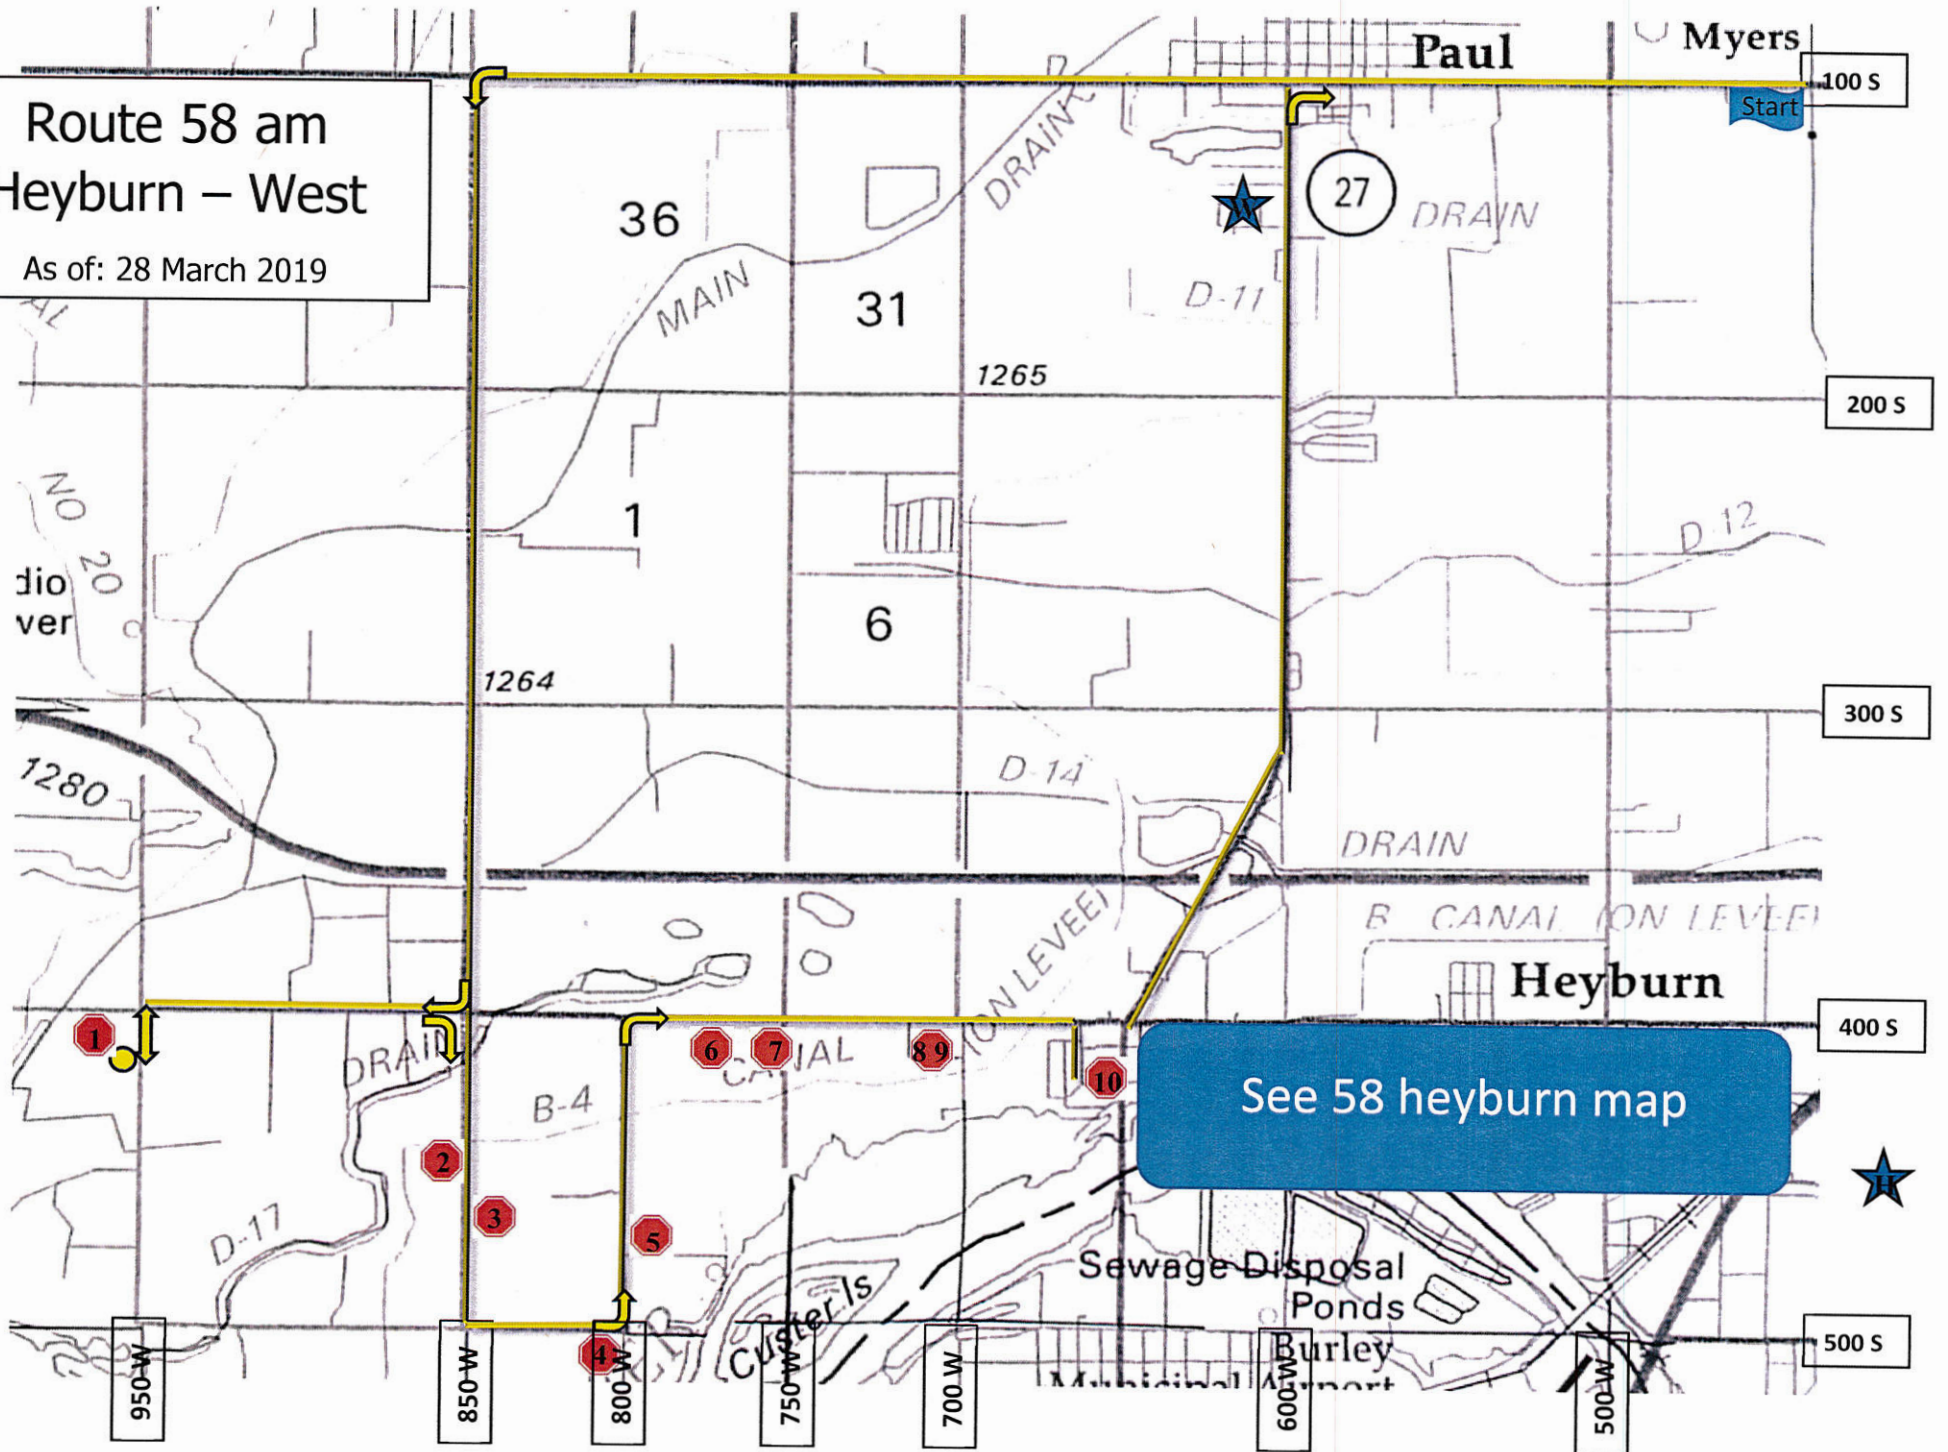

16
17

AM Route 112 S - To Mt. Harrison

AM Route 112 - To Acequia

Sign in

Route 58 pm
West - Heyburn
As of March 28, 2019

Route 58 pm West - Heyburn

As of: March 28, 2019

Route 58 am Heyburn – West

As of: 28 March 2019

Route 57 pm TLC – West - Heyburn

As of April 3, 2019

PM Route 57 - Heyburn Insert
As of April 3, 2019

Route 57 pm
TLC - West - Heyburn
As of 3 April 2019

Route 57 am Heyburn – West - TLC

As of April 3, 2019

See
Heyburn insert

AM Route 57 - Heyburn Insert
As of April 3, 2019

Route 57 am
Heyburn - West - TLC
As of 3 April 2019

AM Route 56 Heyburn-West

RT 56 P.M. Shuttle

Bus
103

RT 56 P.M.
Shuttle

Rt 20 Shuttle. Bus 192