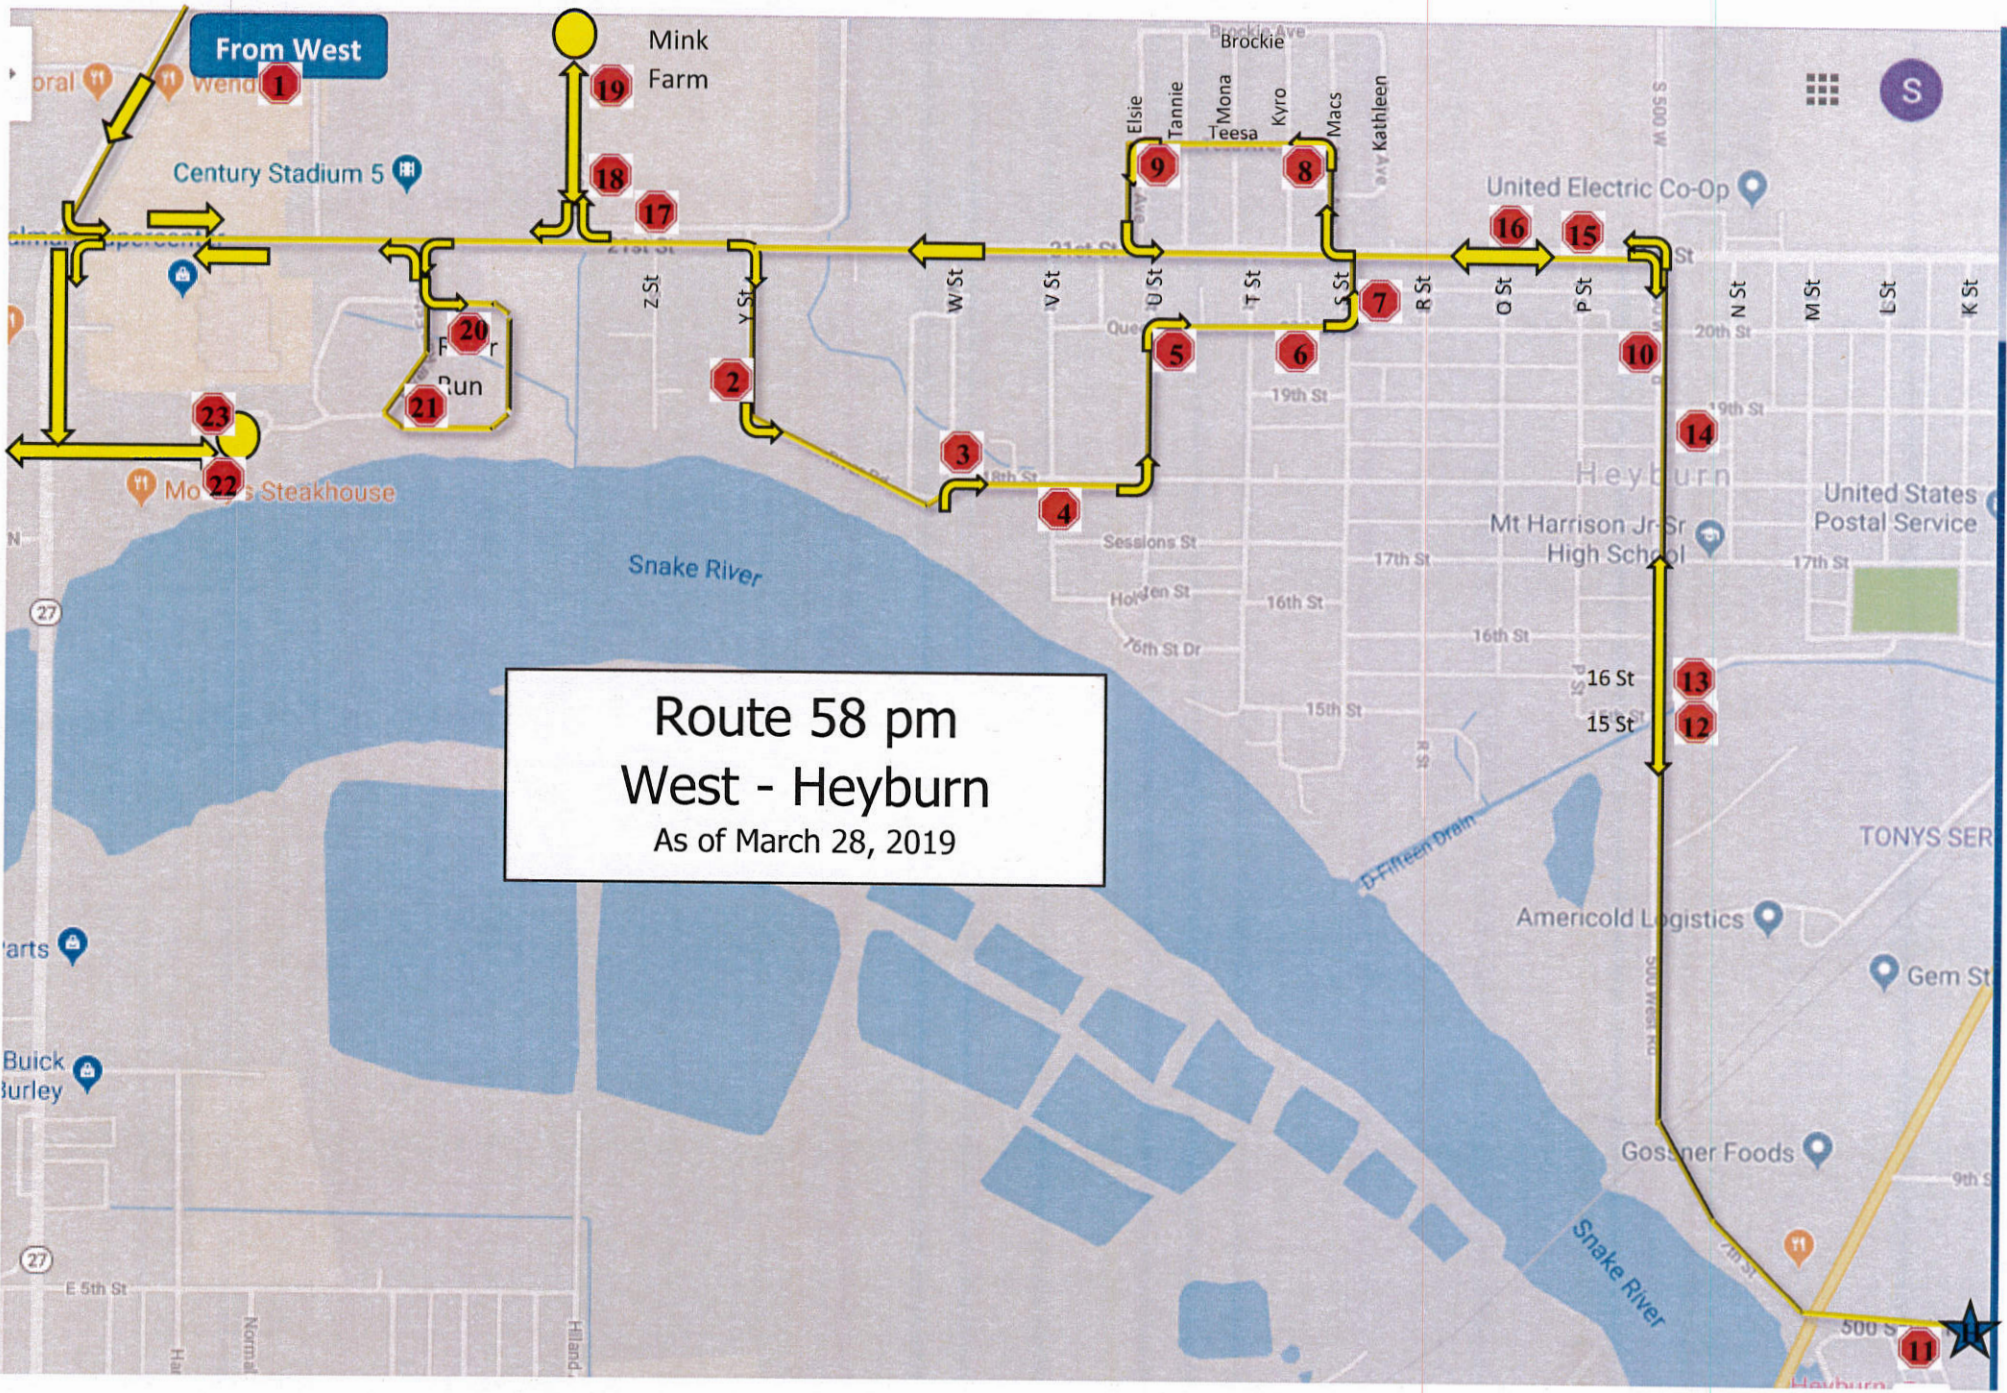

16
17

AM Route 112 S - To Mt. Harrison

AM Route 112 - To Acequia

Sign in

Route 58 pm
West - Heyburn
As of March 28, 2019

Route 58 pm West - Heyburn

As of: March 28, 2019

Route 58 am Heyburn – West

As of: 28 March 2019

Route 57 pm TLC – West - Heyburn

As of April 3, 2019

PM Route 57 - Heyburn Insert
As of April 3, 2019

Route 57 pm
TLC - West - Heyburn
As of 3 April 2019

Route 57 am Heyburn – West - TLC

As of April 3, 2019

See
Heyburn insert

AM Route 57 - Heyburn Insert
As of April 3, 2019

Route 57 am
Heyburn - West - TLC
As of 3 April 2019

AM Route 56 Heyburn-West

RT 56 P.M. Shuttle

Bus
103

RT 56 P.M.
Shuttle

Rt 20 Shuttle. Bus 192