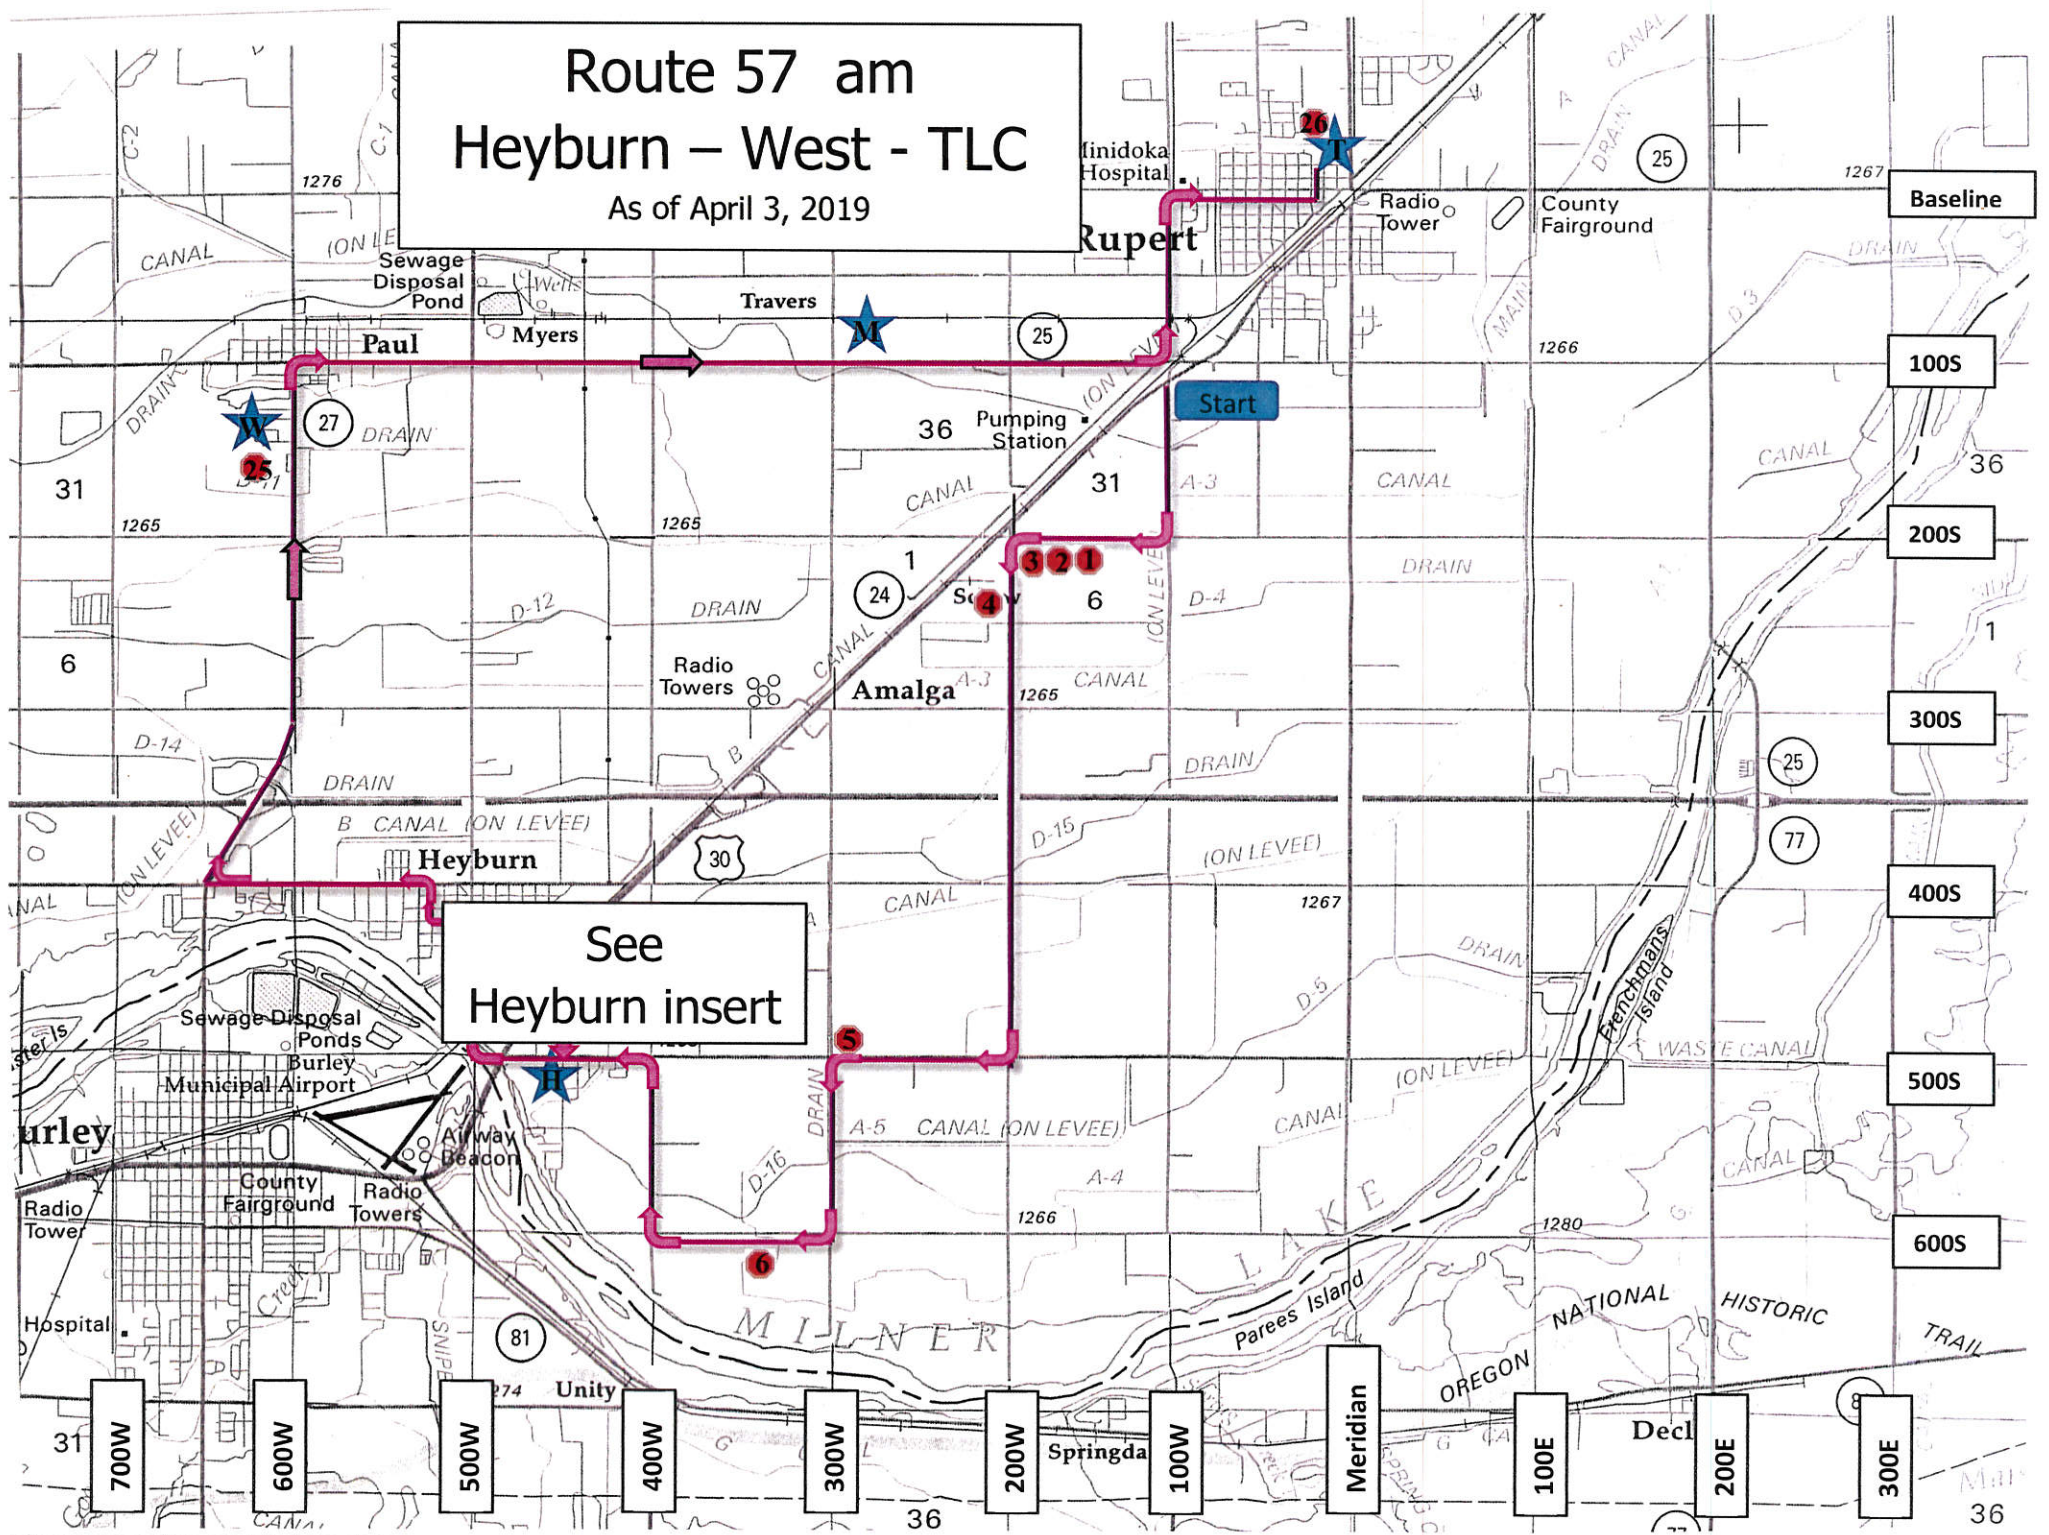

16
17

AM Route 112 S - To Mt. Harrison

AM Route 112 - To Acequia

Sign in

Route 58 pm
West - Heyburn
As of March 28, 2019

Route 58 pm West - Heyburn

As of: March 28, 2019

Route 58 am Heyburn – West

As of: 28 March 2019

Route 57 pm TLC – West - Heyburn

As of April 3, 2019

PM Route 57 - Heyburn Insert
As of April 3, 2019

Route 57 pm
TLC - West - Heyburn
As of 3 April 2019

Route 57 am Heyburn – West - TLC

As of April 3, 2019

See
Heyburn insert

AM Route 57 - Heyburn Insert
As of April 3, 2019

Route 57 am
Heyburn - West - TLC
As of 3 April 2019

AM Route 56 Heyburn-West

RT 56 P.M. Shuttle

Bus
103

RT 56 P.M.
Shuttle

Rt 20 Shuttle. Bus 192