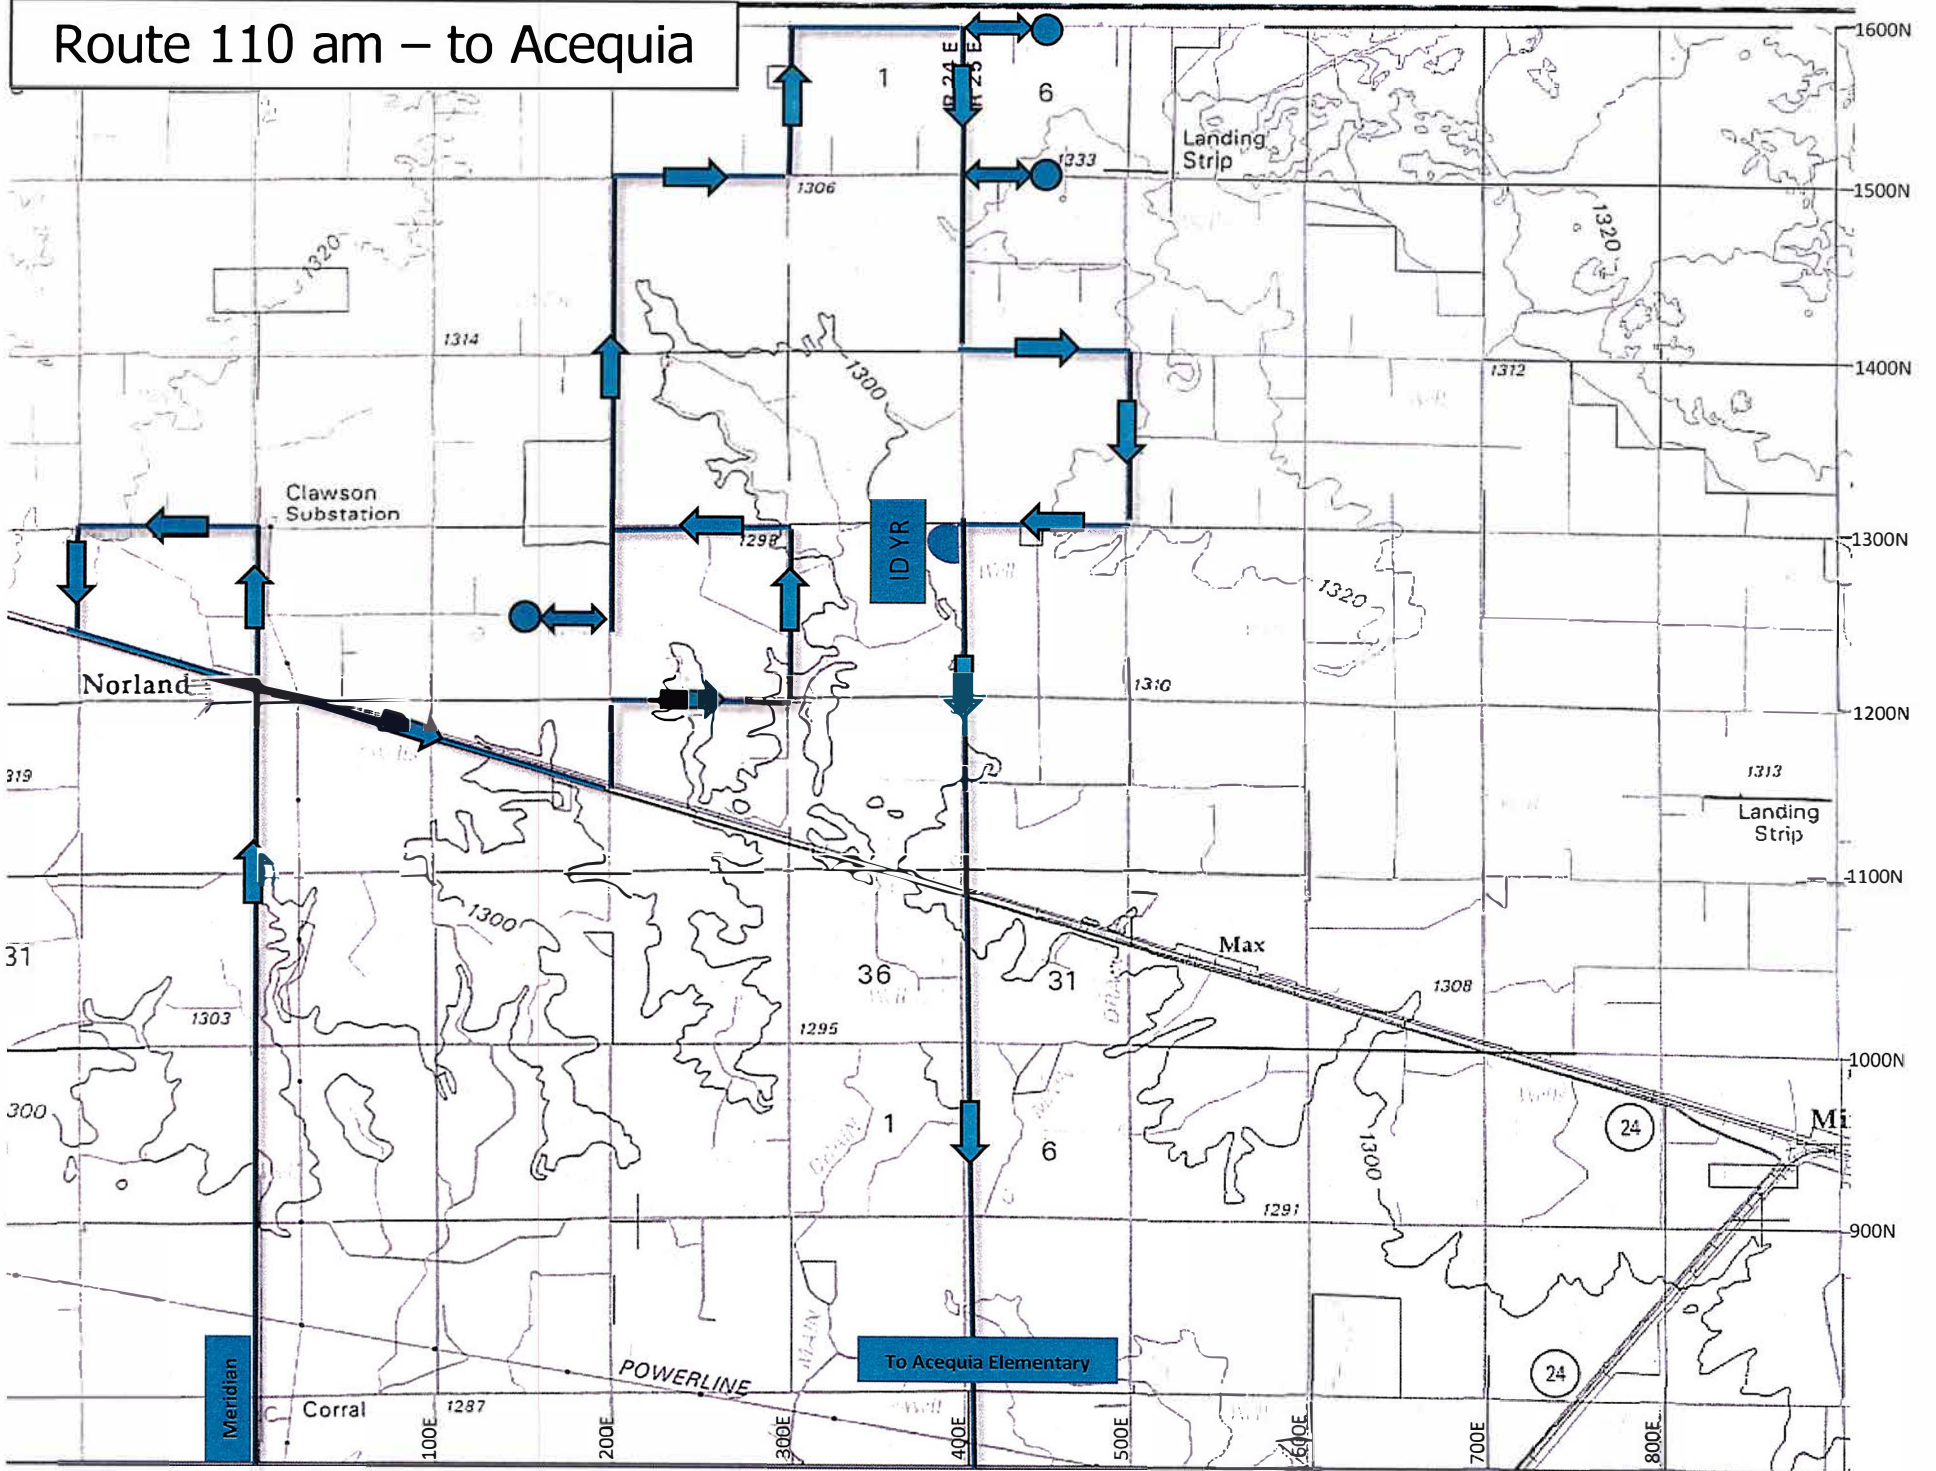

Route 16 am – to Acequia

Route 16 S am – to Rupert/East/St. Nick

Route 13 am – to Acequia

Route 13 S am - To East

update 12/14/18

PT # 11
First 5 x 01

300W 200W 100W Northen 100E 200E 300E 400E 500E

RT

III

New

Route 110 S am – to Rupert/East/TLC

Route 110 am – to Acequia

Route 19 S am – to Rupert/East/Minico

Route 14 am - to Acequia

Route 11 am – to Acequia

Route 35 am – to Rupert/East/TLC/Minico

AM ROUTE 32 Rupert-East-Rupert-East

Route 22 am – to Rupert/East/TLC

Route 21 – Rupert/East/Minico

Proposed stop changes to

R+ 21

RT 59 shuttle Bus 191

Heyburn

84

Rt 20 Shuttle. Bus 192