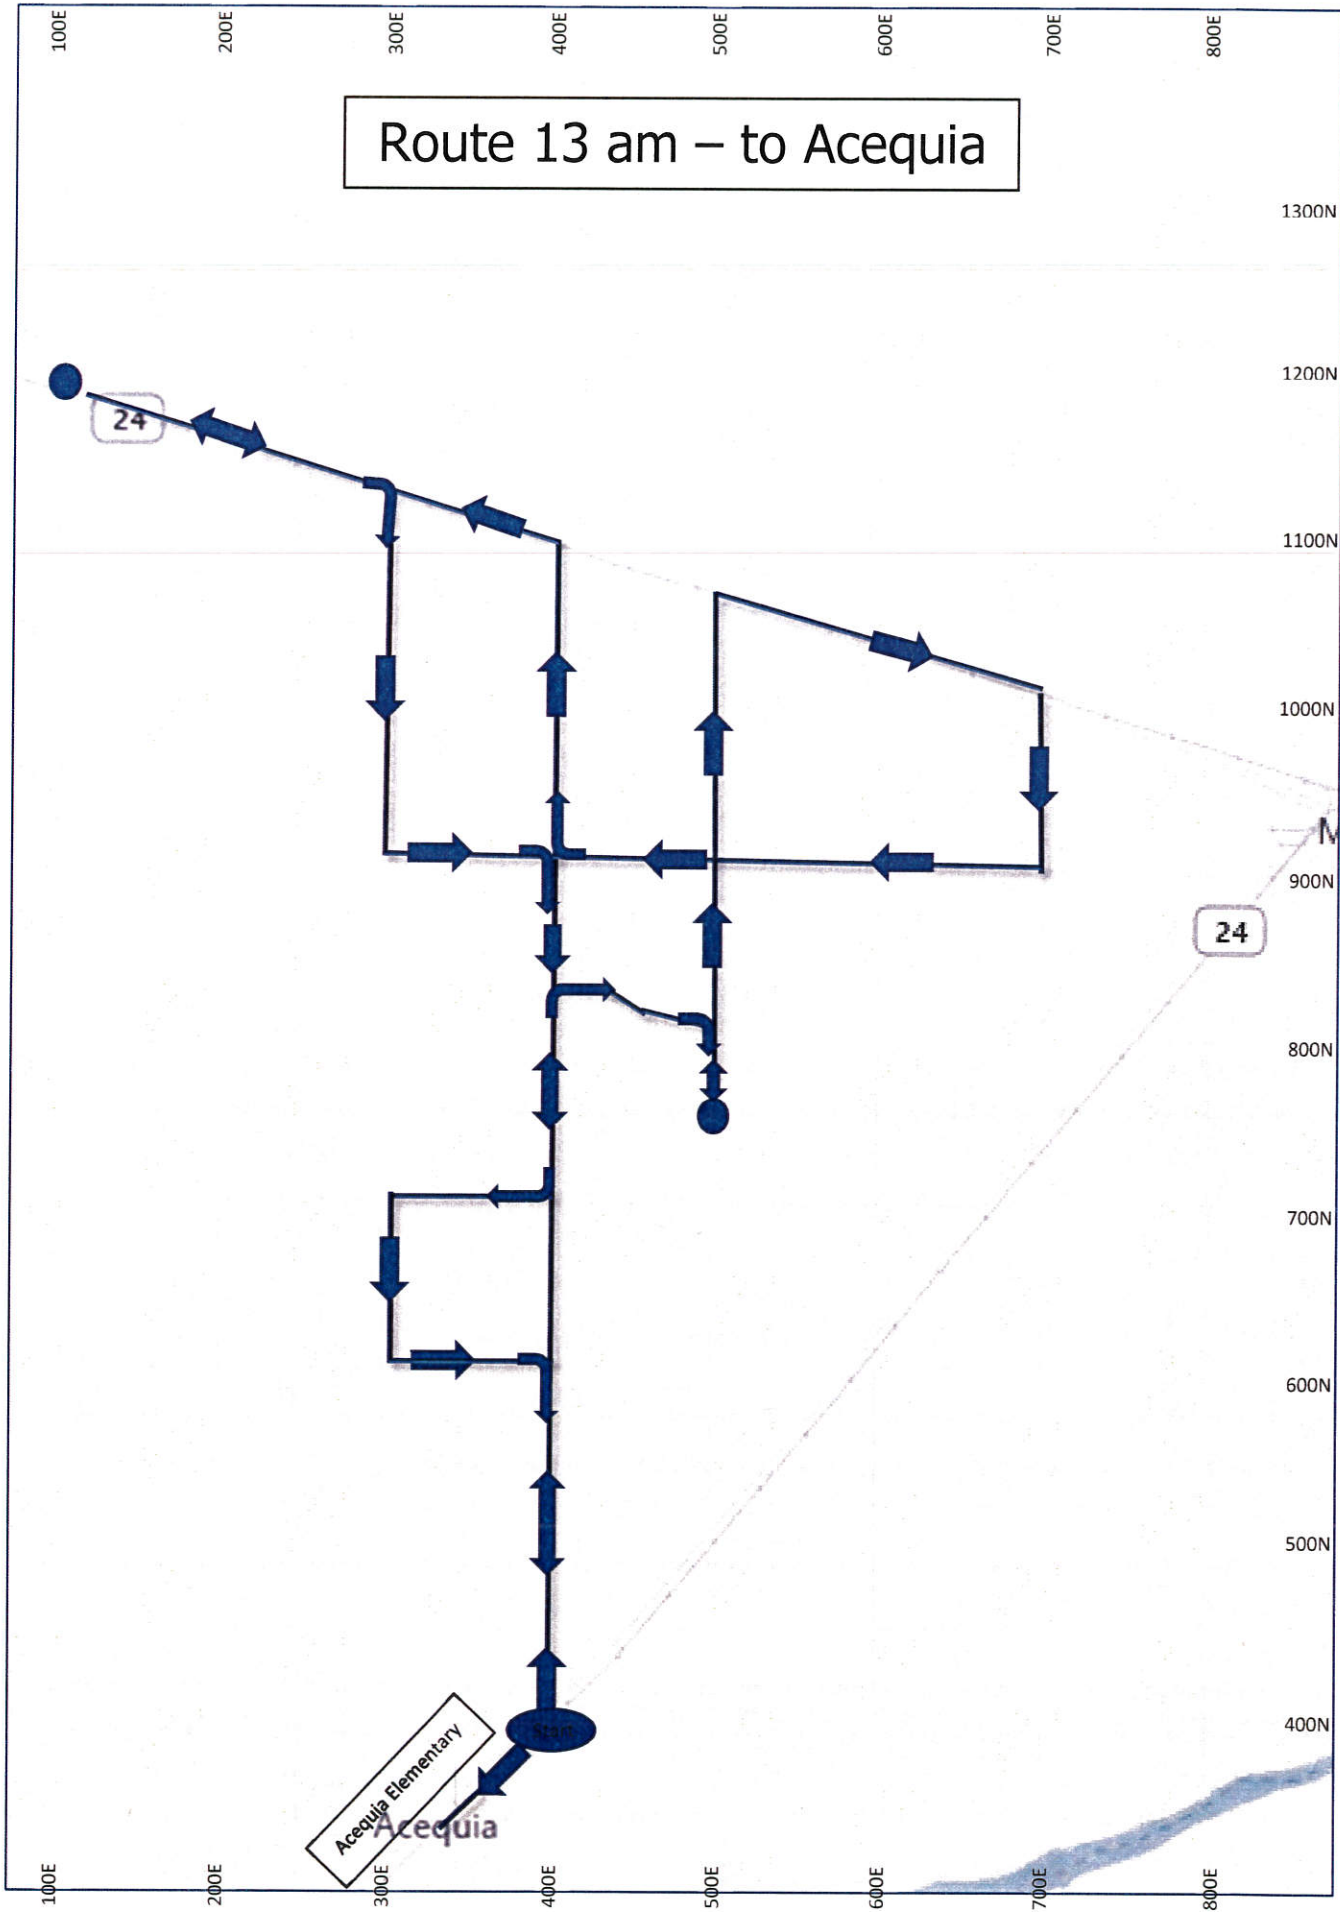

Route 16 am – to Acequia

Route 16 S am – to Rupert/East/St. Nick

Route 13 am – to Acequia

Route 13 S am - To East

update 12/14/18

PT # 11
First 5 x 01

300W 200W 100W Northen 100E 200E 300E 400E 500E

RT

III

New

Route 110 S am – to Rupert/East/TLC

Route 110 am – to Acequia

Route 19 S am – to Rupert/East/Minico

Route 14 am - to Acequia

Route 11 am – to Acequia

Route 35 am – to Rupert/East/TLC/Minico

AM ROUTE 32 Rupert-East-Rupert-East

Route 22 am – to Rupert/East/TLC

Route 21 – Rupert/East/Minico

Proposed stop changes to

R+ 21

RT 59 shuttle Bus 191

Heyburn

84

As of: 28 March 2019

Route 57 pm TLC – West - Heyburn

As of April 3, 2019

PM Route 57 - Heyburn Insert
As of April 3, 2019

Route 57 pm
TLC - West - Heyburn
As of 3 April 2019

Route 57 am Heyburn – West - TLC