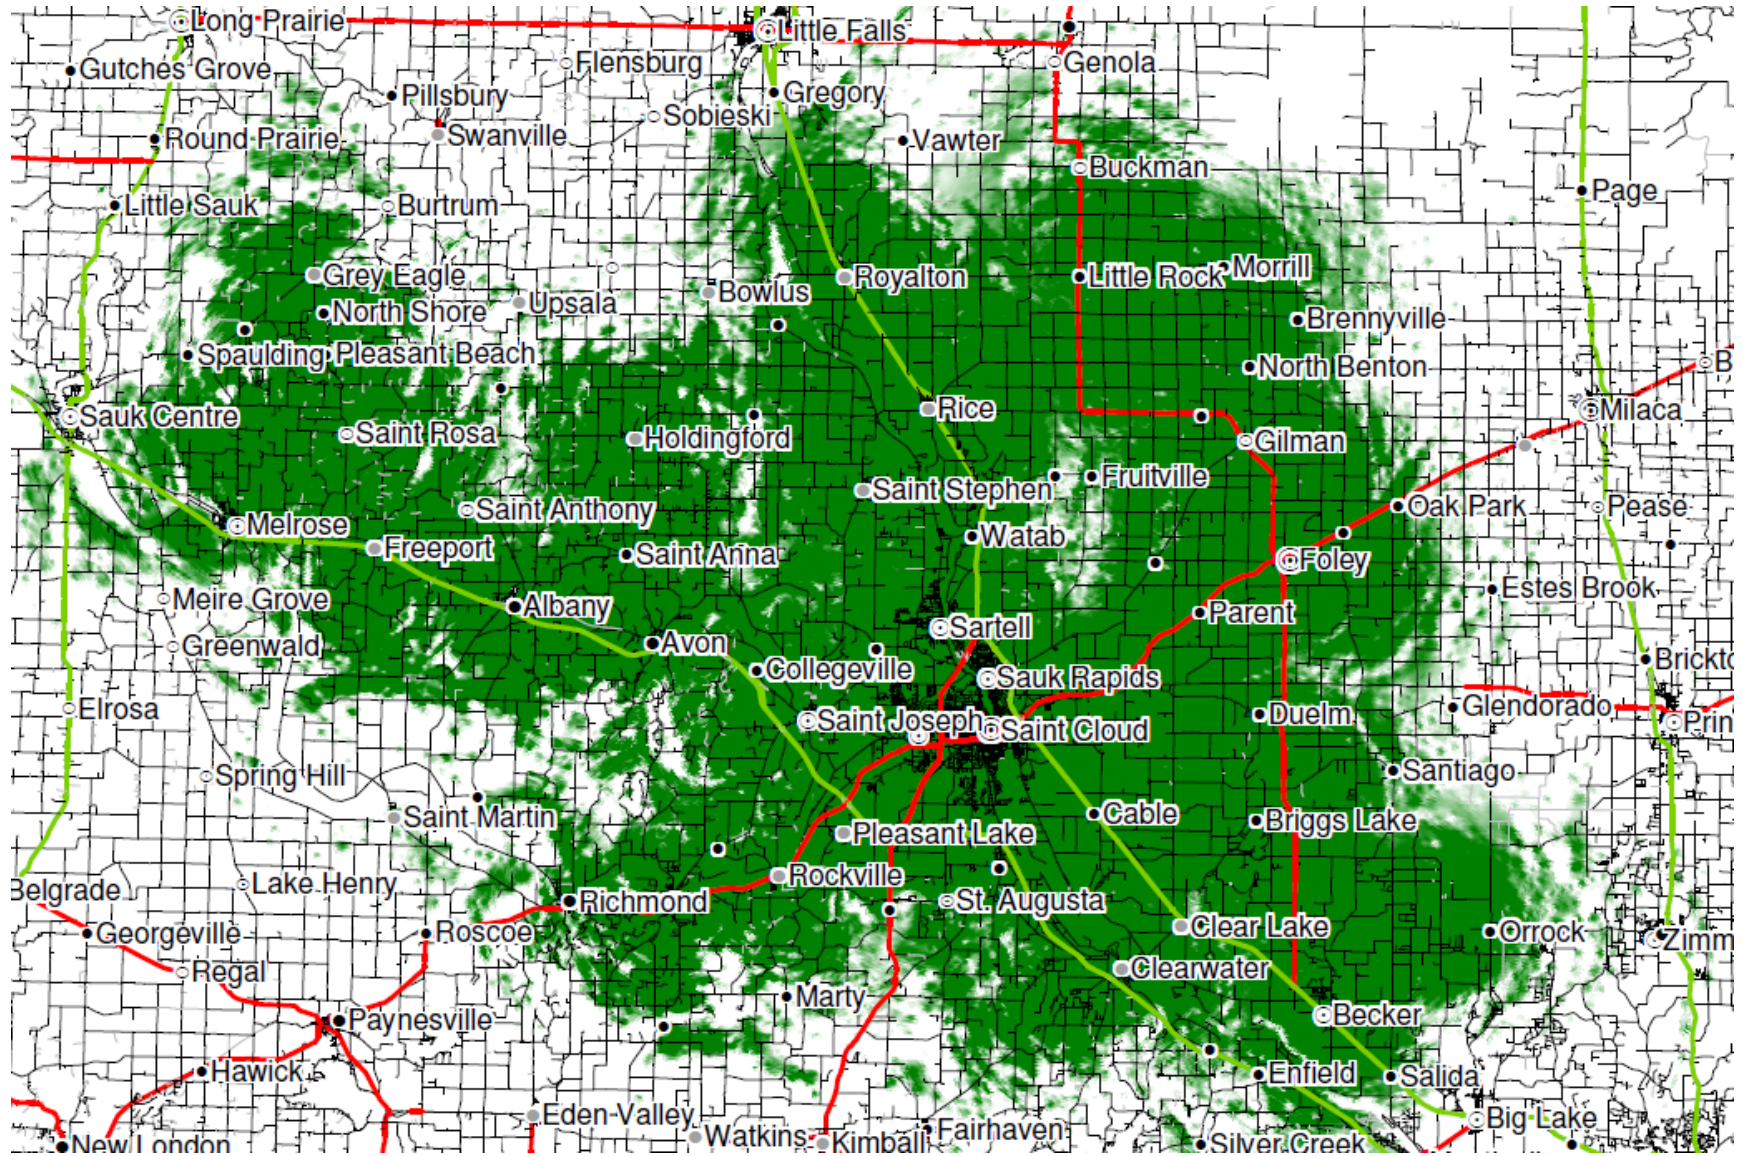

Palmer Wireless Coverage Map

Green Denotes Palmer Wireless Coverage Area