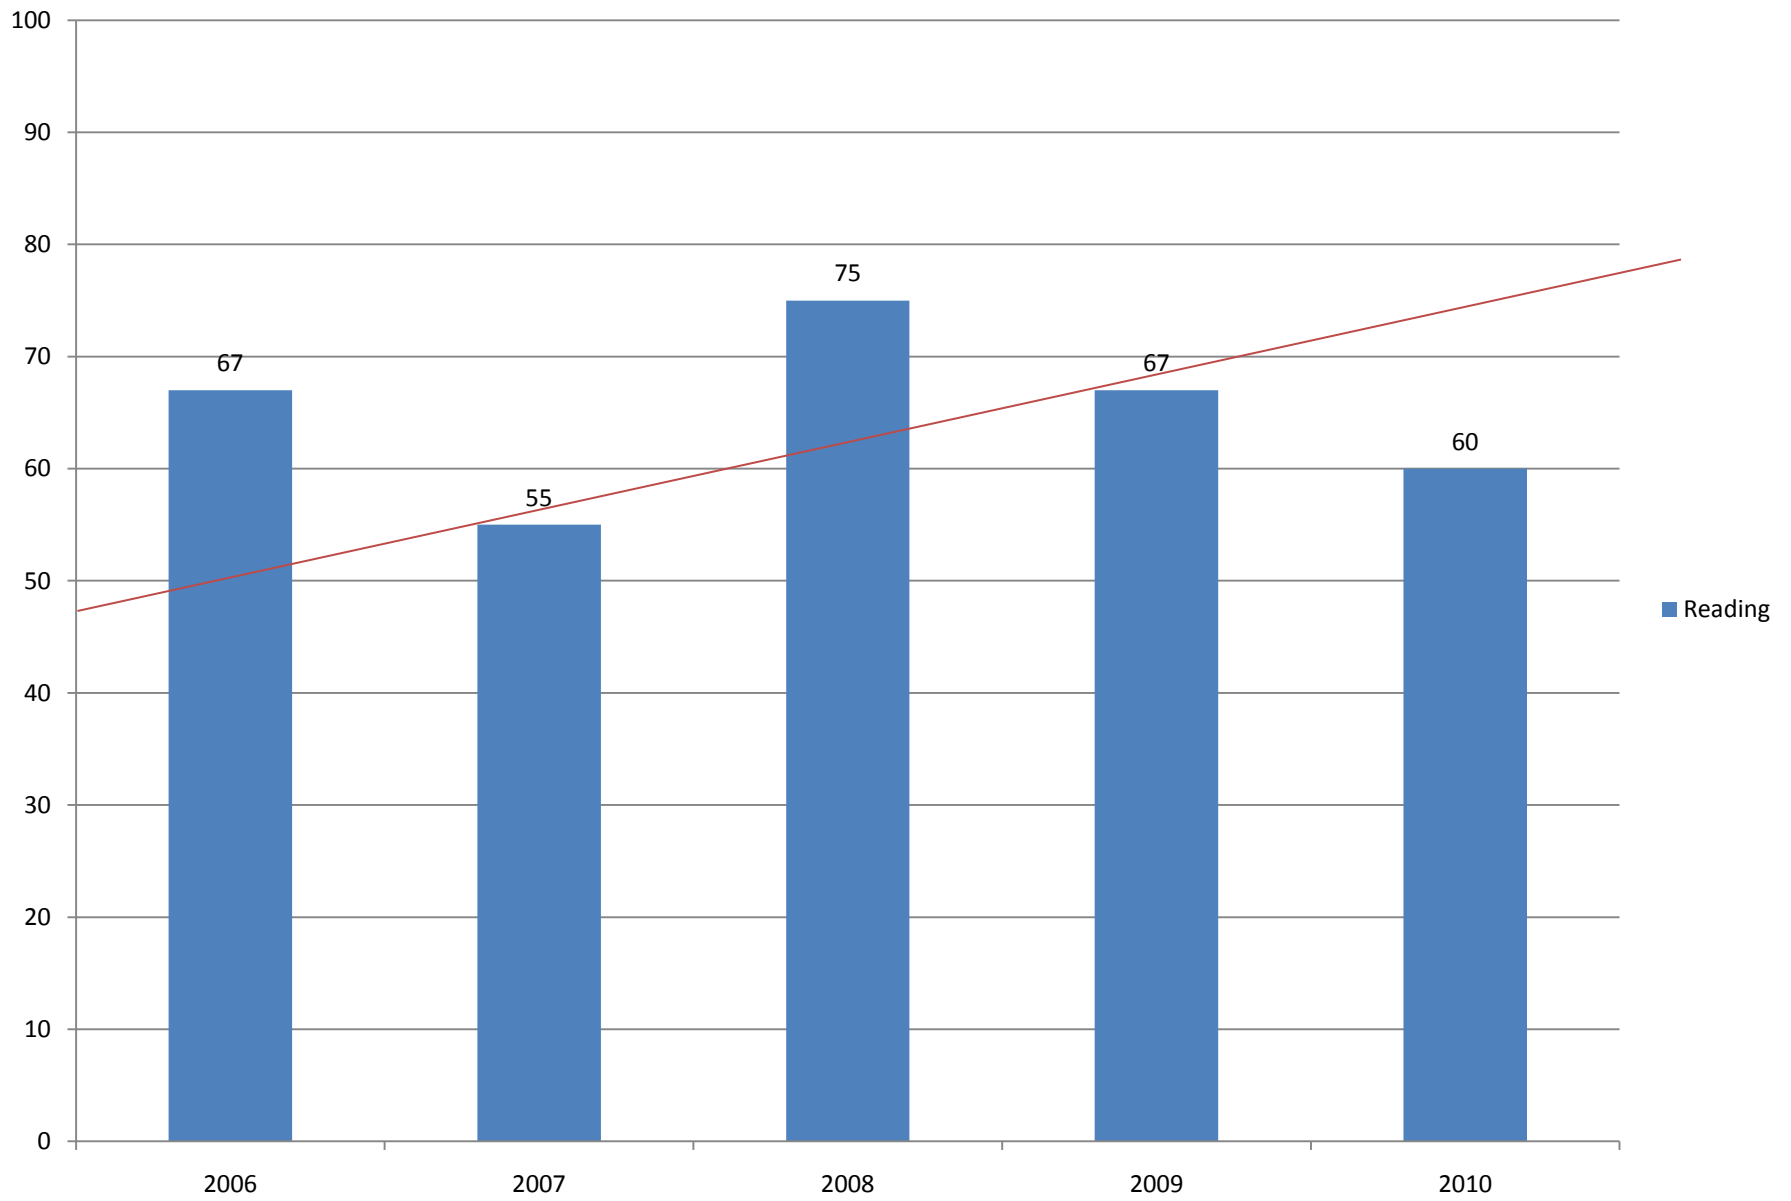

# Ridge Farm Elementary Grade 4 Reading Non-Cohort Groups 2006-2010

	2006	2007	2008	2009	2010
Reading	67	55	75	67	60