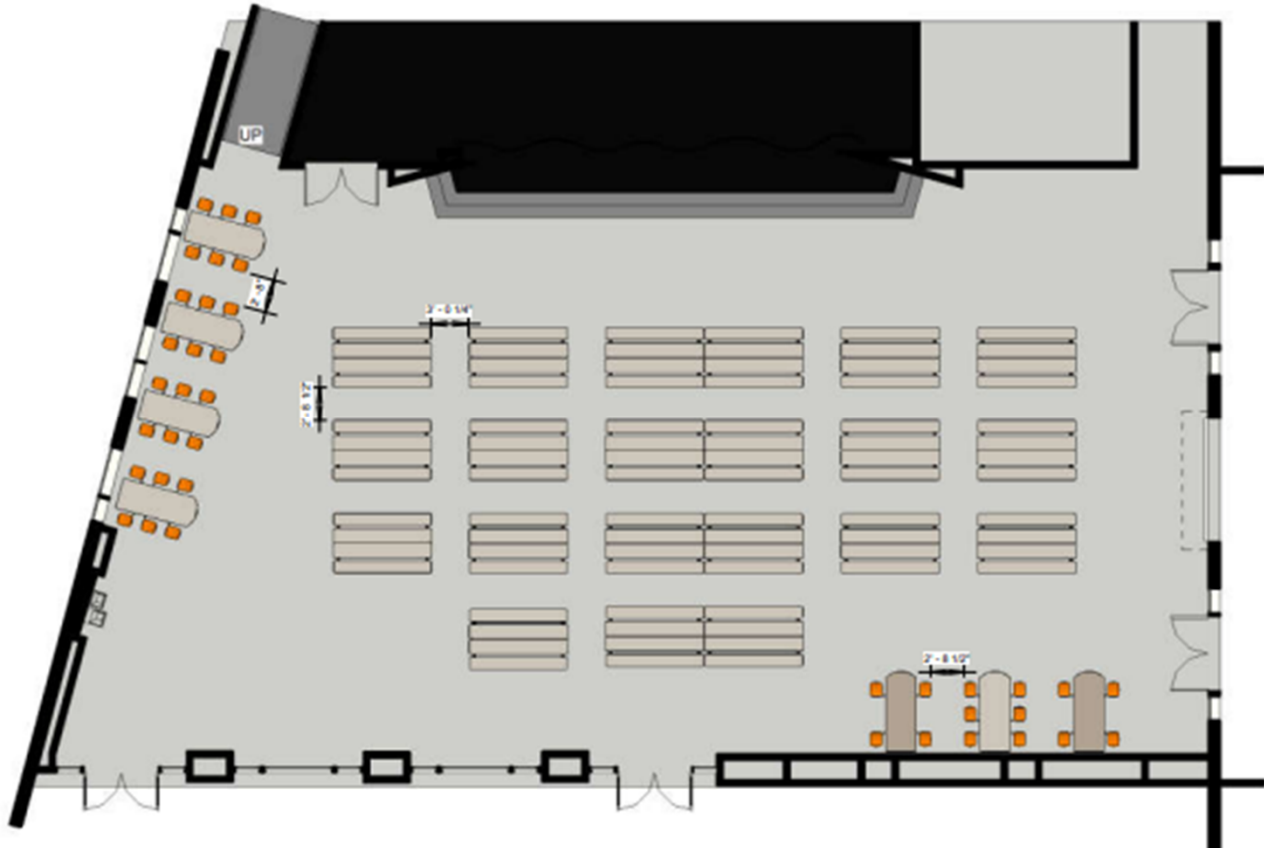

Cafeteria Standards