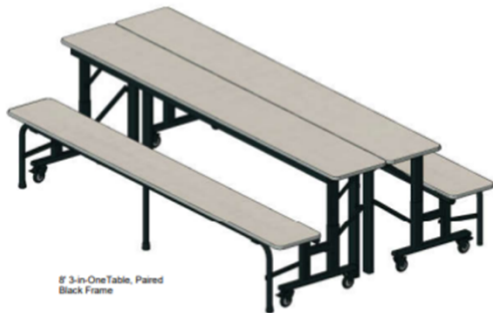

Furniture Selections