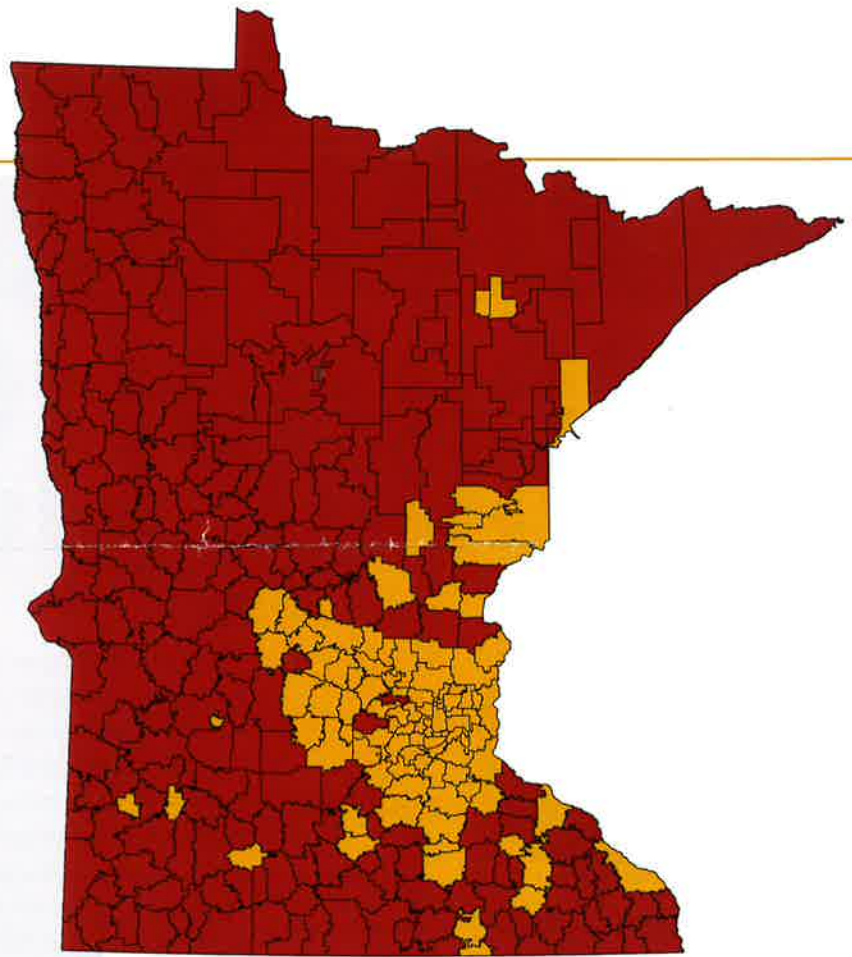

MREA

Voice For Greater Minnesota Education

ADVOCATE

- Weekly insider briefings on key issues
- Lobbyists at the Capitol every day
- Interactive maps and analysis showing the impact of a change on your district
- Action alerts to help you affect change

EDUCATE

- Professional development and networking at Annual Conference
- Regional and virtual meetings
- Discounts on partner programs such as OnToCollege and Coteacher

SUPPORT & RECOGNIZE

- Awards for teachers and innovative school programs
- Promotions that elevate rural schools and teachers
- SchoolGuard insurance risk program
- Crisis Communications Program

 MREA Member School Districts

CELEBRATING 35 YEARS OF PUTTING LEARNERS FIRST

For 35 years, MREA has brought a unified voice to rural education and been a constant advocate for students. We're celebrating the work and outcomes.