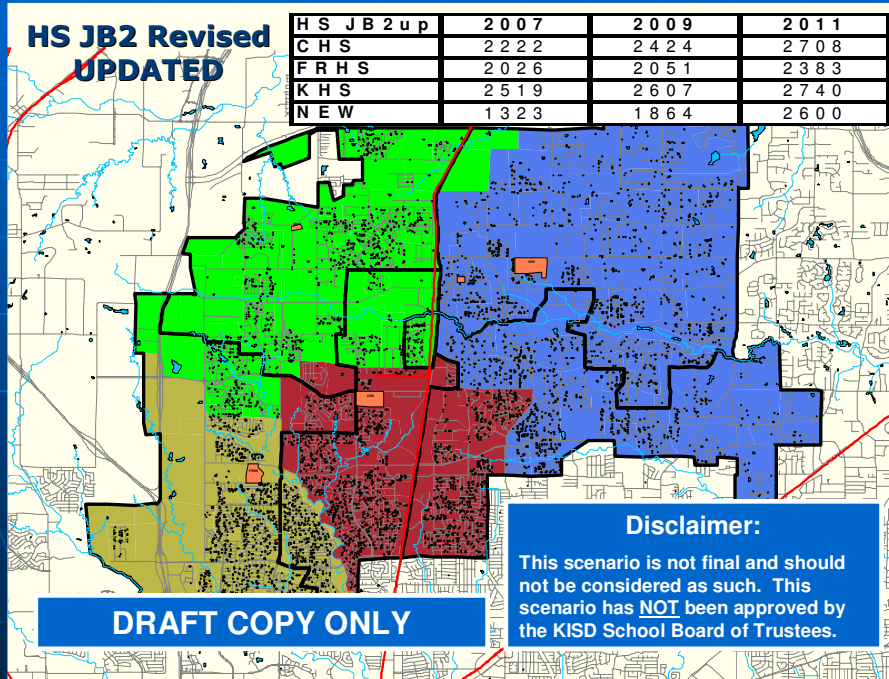

KISD High School Boundary Committee Process Update

**HS JB2 Revised
UPDATED**

HS JB2 up	2007	2009	2011
CHS	2222	2424	2708
FRHS	2026	2051	2383
KHS	2519	2607	2740
NEW	1323	1864	2600

Disclaimer:

This scenario is not final and should not be considered as such. This scenario has **NOT** been approved by the KISD School Board of Trustees.

DRAFT COPY ONLY