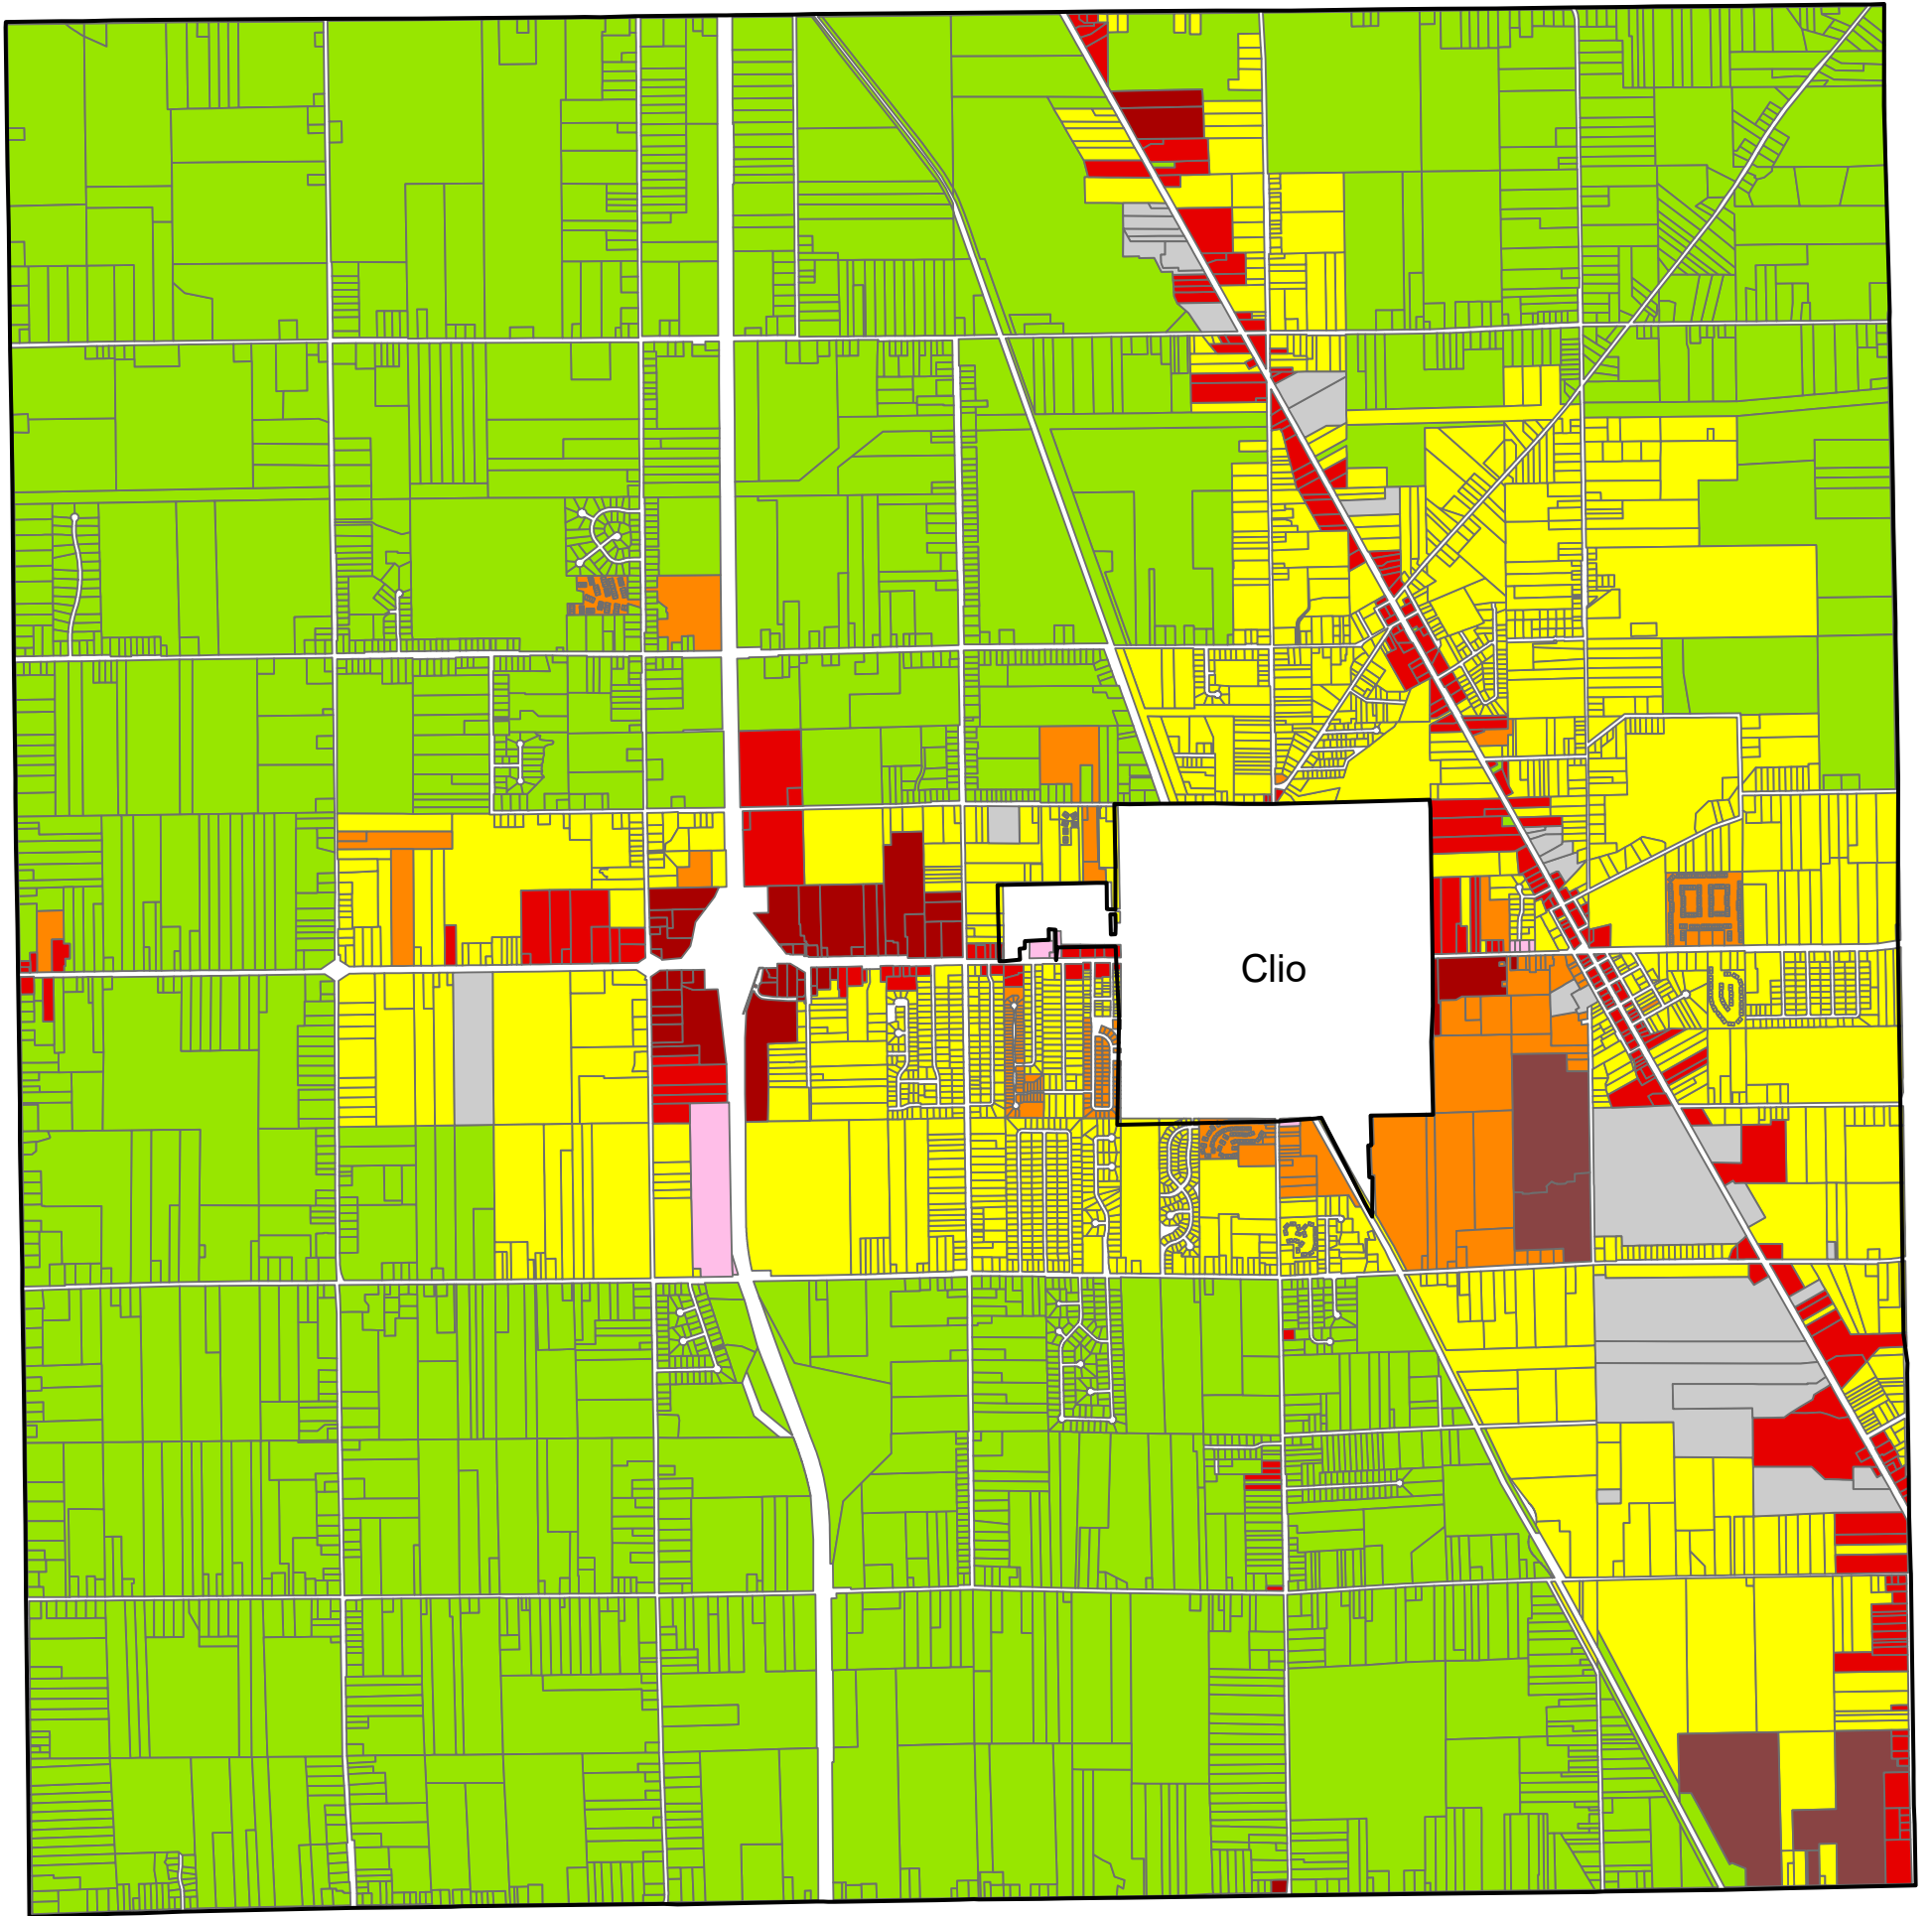

ZONING DISTRICT MAP

0 0.5 1 Miles

LEGEND

 Township Boundary

ZONING DISTRICTS

 R-1A - Agricultural & One-Family Residential

 R-1 - Single Family Residential

 R-2 - Multi-Family Residential

 MH - Manufactured Housing

 O-1 - Office

 C-1 - Commercial Neighborhood

 C-2 - Commercial General

 I-1 - Industrial