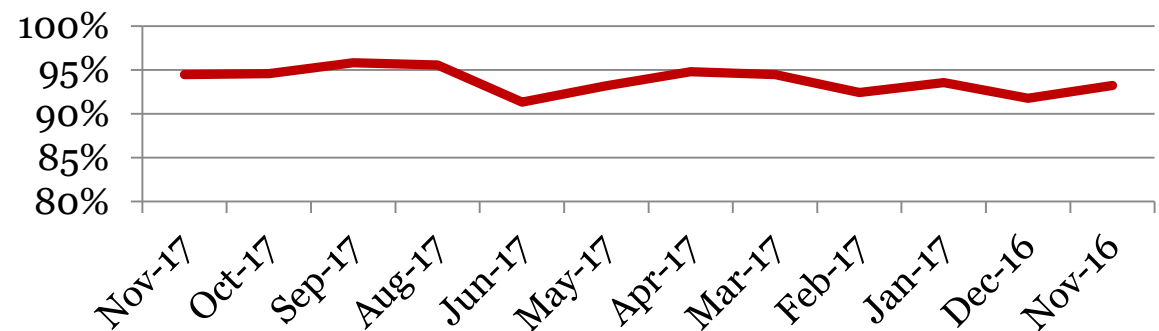

Tardies Average daily percent tardy:

Attendance – Students

Average daily percent present:

	6	7	8	Total
Nov-17	94.9	93.6	94.7	94.4
Oct-17	95.7	94.8	93.1	94.6
Sep-17	96.7	95.6	95.1	95.8
Aug-17	96.7	94.2	95.5	95.6
Jun-17	92.6	93.7	87.2	91.3
May-17	92.8	93.9	92.7	93.2
Apr-17	94.4	94.9	95.0	94.8
Mar-17	94.5	95.4	93.3	94.5
Feb-17	91.3	92.5	93.4	92.4
Jan-17	94.6	93.6	92.5	93.5
Dec-16	92.4	90.7	92.4	91.8
Nov-16	93.3	93.5	92.7	93.2

Total Student Attendance