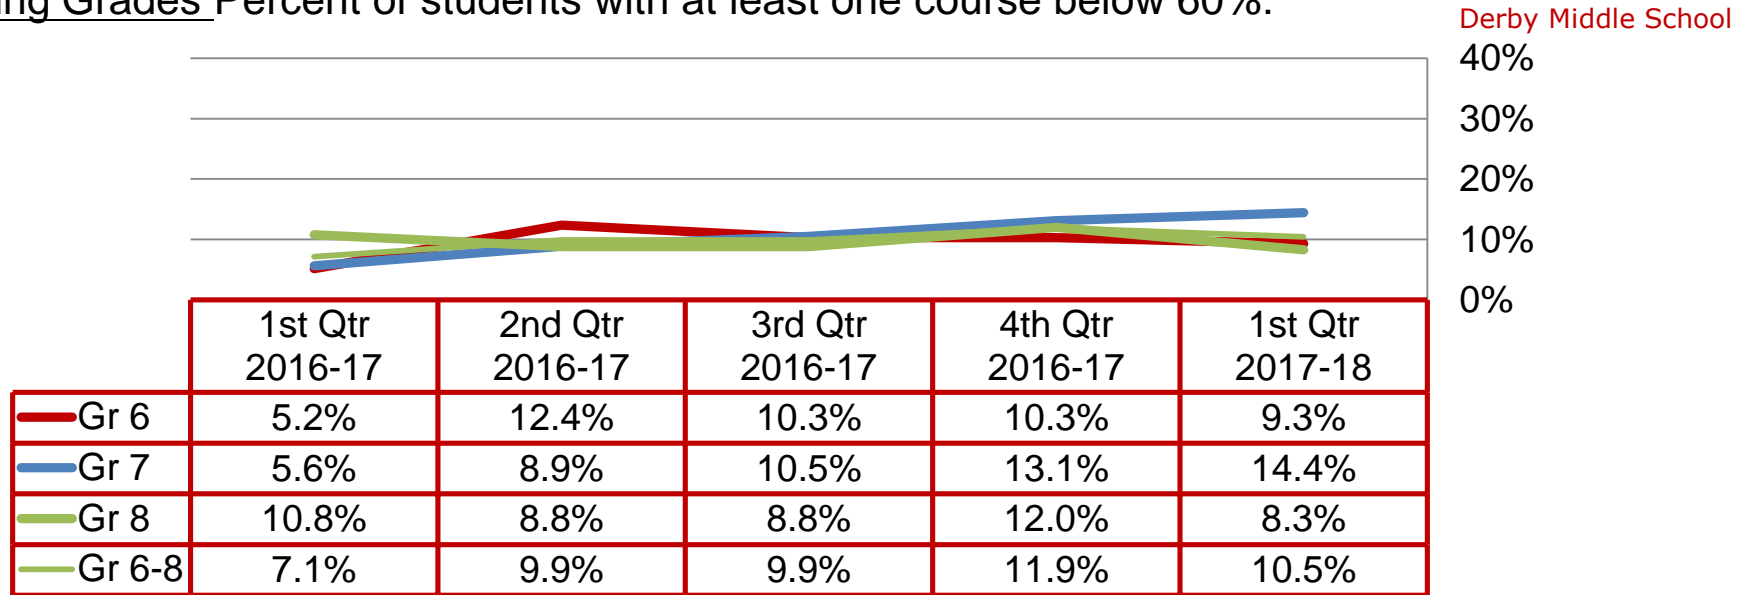

Failing Grades Percent of students with at least one course below 60%: