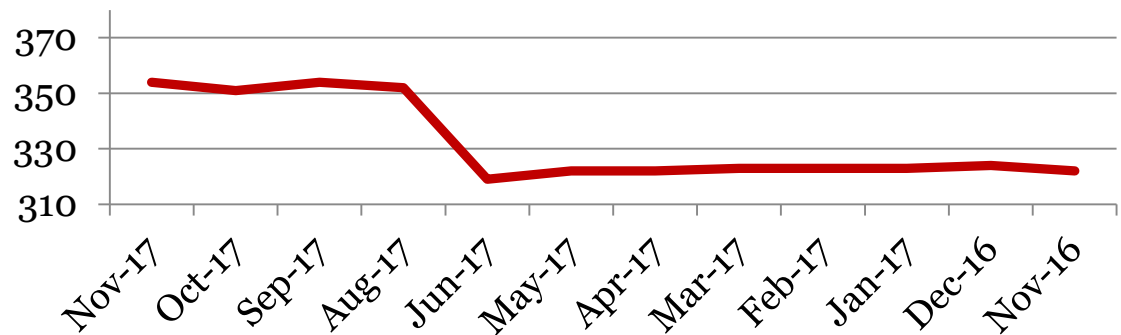

Monthly Data

Derby Middle School

Enrollment – 1st of the month

	6	7	8	Total
Nov-17	129	104	121	354
Oct-17	127	103	121	351
Sep-17	129	104	121	354
Aug-17	128	103	121	352
Jun-17	97	122	100	319
May-17	97	124	101	322
Apr-17	97	123	102	322
Mar-17	97	124	102	323
Feb-17	97	124	102	323
Jan-17	97	124	102	323
Dec-16	97	121	106	324
Nov-16	96	120	106	322

Total School Enrollment