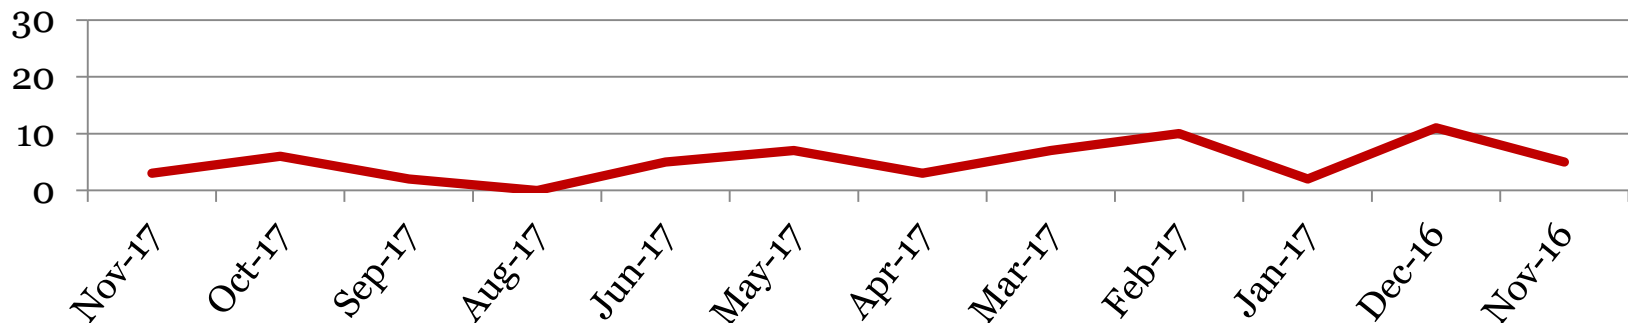

Suspensions – Out of School

Derby Middle School

Number of student suspensions (total days of suspension):

	6		7		8		Total	
Nov-17	2	(12)	1	(3)	0	(0)	3	(15)
Oct-17	4	(7)	1	(10)	1	(5)	6	(22)
Sep-17	0	(0)	2	(4)	0	(0)	0	(4)
Aug-17	0	(0)	0	(0)	0	(0)	0	(0)
Jun-17	3	(11)	1	(2)	1	(10)	5	(23)
May-17	4	(14)	3	(16)	0	(0)	7	(30)
Apr-17	2	(11)	1	(10)	0	(0)	3	(21)
Mar-17	4	(12)	2	(2)	1	(10)	7	(24)
Feb-17	3	(12)	3	(11)	4	(11)	10	(34)
Jan-17	2	(13)	0	(0)	0	(0)	0	(13)
Dec-16	4	(20)	3	(18)	4	(15)	11	(53)
Nov-16	4	(18)	0	(0)	1	(5)	5	(23)

Total Out of School Suspensions