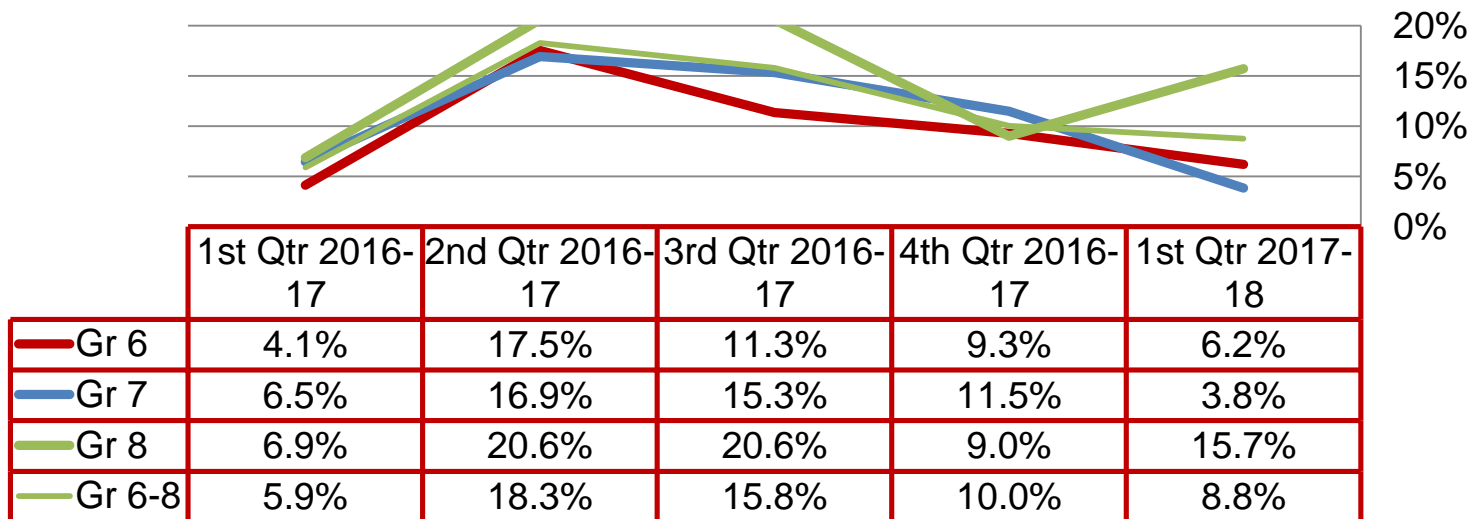

Derby Middle School

	6	7	8
June 2017	100%	93%	97%
June 2016	100%	100%	98%
June, 2015	100%	100%	98%
June, 2014	100%	100%	100%
June, 2013	99%	99%	99%

Post DMS Plans Percent of graduates who plan to:

Quarterly Data

High Grades

Percent of students earning 80 or above in all courses and no unsatisfactory mark in citizenship:

Failing Grades Percent of students with at least one course below 60%:

Failing Grades Percent of students with at least two courses below 60%: