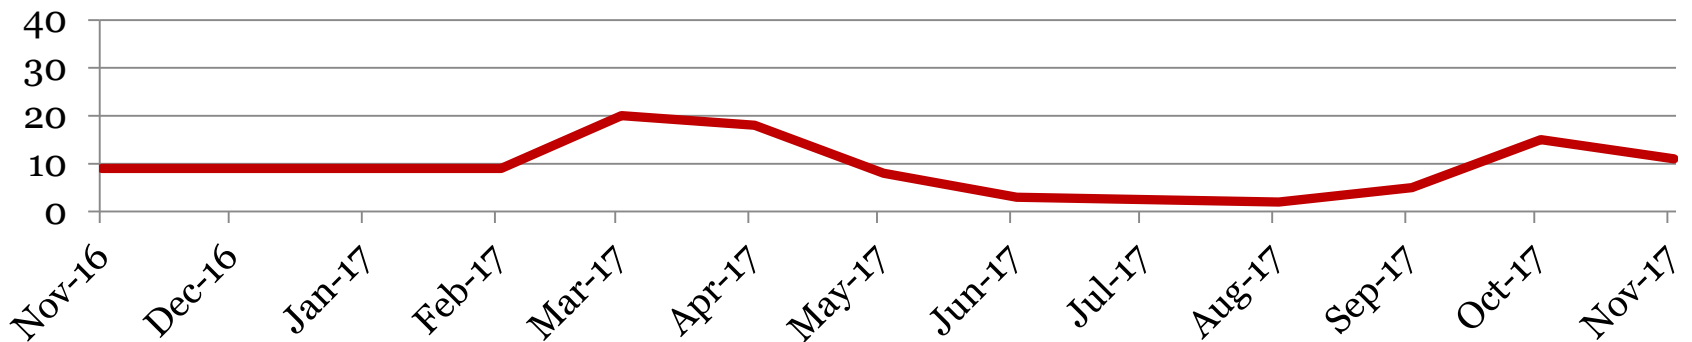

Suspensions – In School

Derby Middle School

Number of student suspensions (total days of suspension):

	6		7		8		Total	
Nov-17	4	(6)	2	(4)	5	(13)	11	(23)
Oct-17	4	(8)	6	(11)	5	(11)	15	(30)
Sep-17	0	(0)	4	(12)	1	(1)	5	(13)
Aug-17	0	(0)	2	(4)	0	(0)	2	(4)
Jun-17	0	(0)	2	(3)	1	(2)	3	(5)
May-17	2	(3)	5	(12)	1	(3)	8	(18)
Apr-17	8	(9)	2	(4)	8	(13.5)	18	(26.5)
Mar-17	8	(13)	5	(12)	7	(8)	20	(33)
Feb-17	4	(8)	3	(6)	2	(3)	9	(17)
Jan-17	5	(8)	3	(4)	1	(1)	9	(13)
Dec-16	4	(4)	3	(2.5)	2	(2)	9	(8.5)
Nov-16	2	(2)	3	(3)	4	(6)	9	(11)

Total In School Suspensions