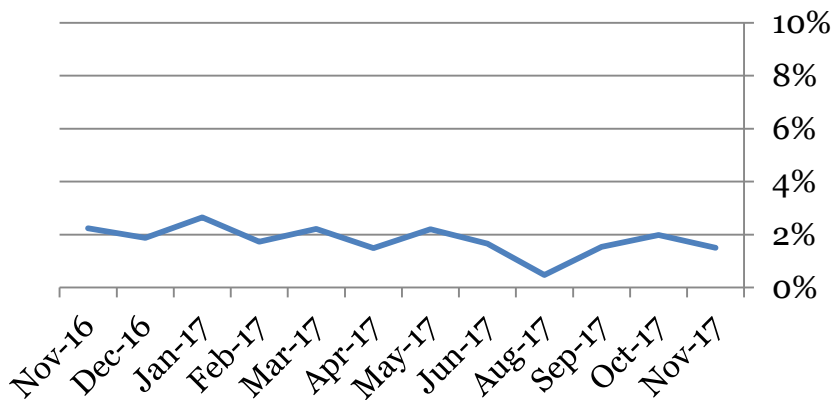

6	7	8	Total
Nov-17	0	2	2	1
Oct-17	2	2	2	2
Sep-17	1	2	2	2
Aug-17	0	1	0	0
Jun-17	1	2	2	2
May-17	2	2	3	2
Apr-17	1	2	2	1
Mar-17	2	2	3	2
Feb-17	1	2	2	2
Jan-17	3	2	3	3
Dec-16	2	1	3	2
Nov-16	3	2	2	2

Number of students tardy 5 or more days:

	6	7	8	Total
Nov-17	5	1	4	10
Oct-17	4	6	5	15
Sep-17	1	4	4	9
Aug-17	0	0	0	0
Jun-17	0	1	0	1
May-17	6	5	4	15
Apr-17	2	4	1	7
Mar-17	4	5	1	10
Feb-17	2	2	2	6
Jan-17	5	2	8	15
Dec-16	2	1	1	4
Nov-16	7	4	0	11

Total Student Tardies