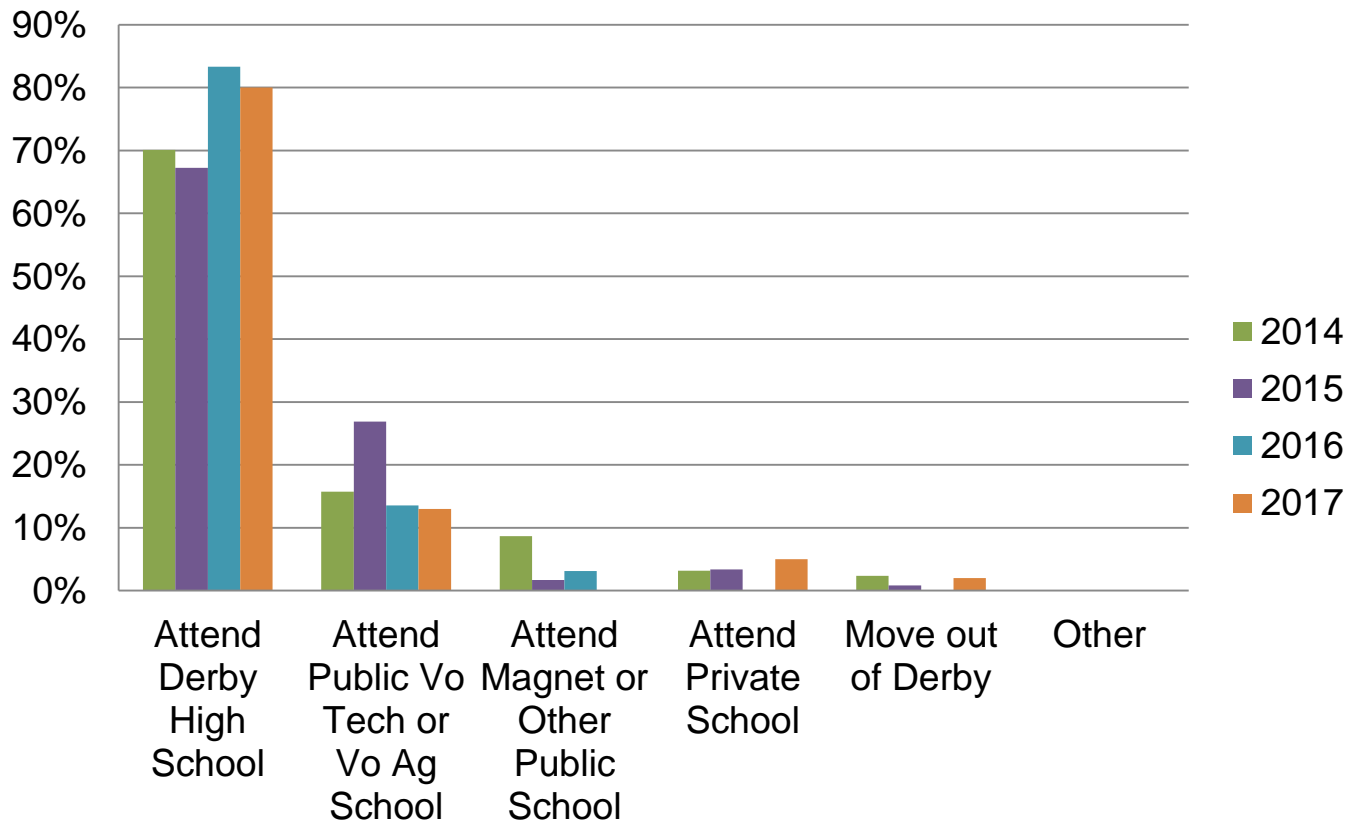

Derby Middle School

	6	7	8
June 2017	100%	93%	97%
June 2016	100%	100%	98%
June, 2015	100%	100%	98%
June, 2014	100%	100%	100%
June, 2013	99%	99%	99%

Post DMS Plans Percent of graduates who plan to:

Quarterly Data