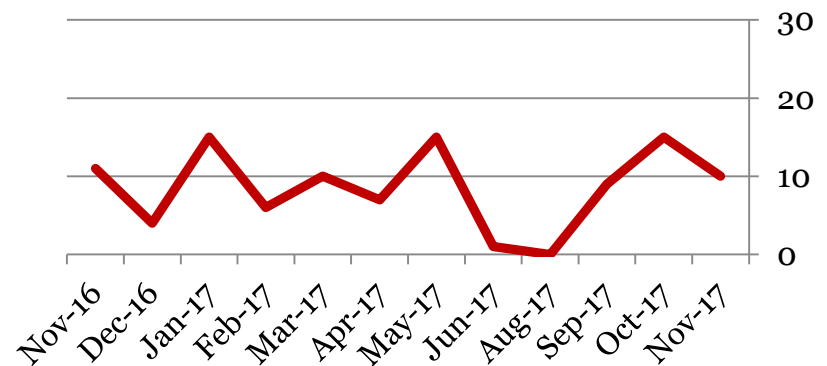

# Students over Threshold