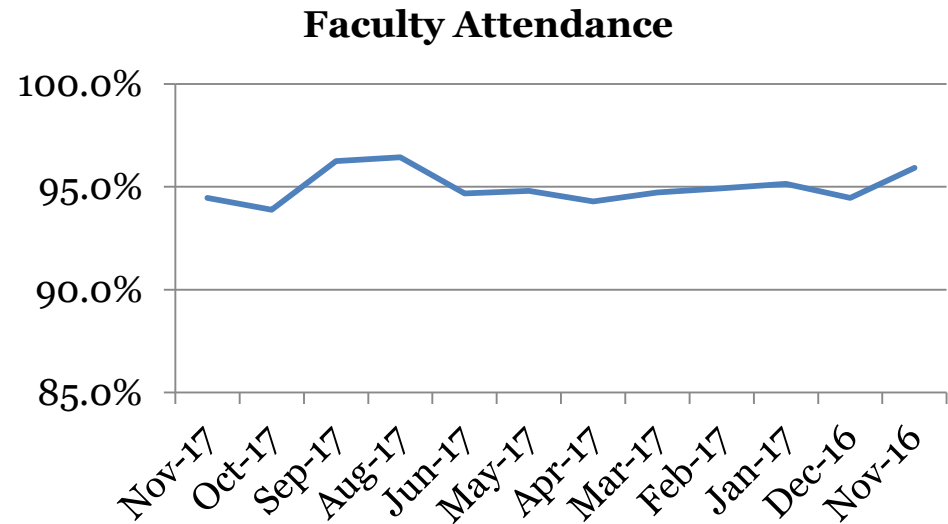

Total Student Tardies

Students over Threshold

Attendance – Faculty

Average daily percent present:

	Total
Nov-17	94.5
Oct-17	93.9
Sep-17	96.3
Aug-17	96.4
Jun-17	94.7
May-17	94.8
Apr-17	94.3
Mar-17	94.7
Feb-17	94.9
Jan-17	95.1
Dec-16	94.5
Nov-16	96