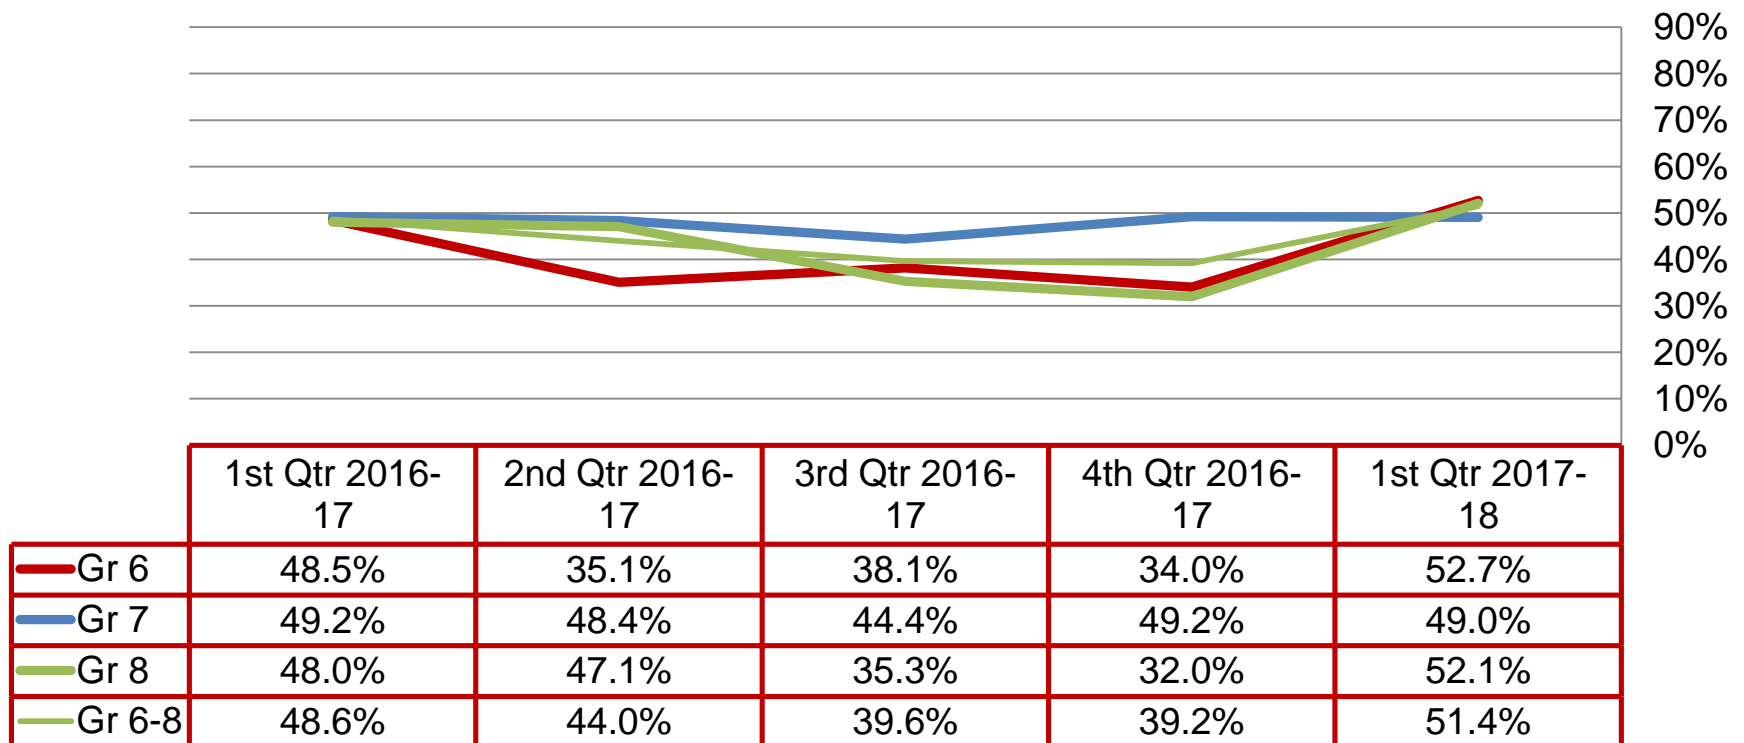

Quarterly Data

High Grades

Percent of students earning 80 or above in all courses and no unsatisfactory mark in citizenship: