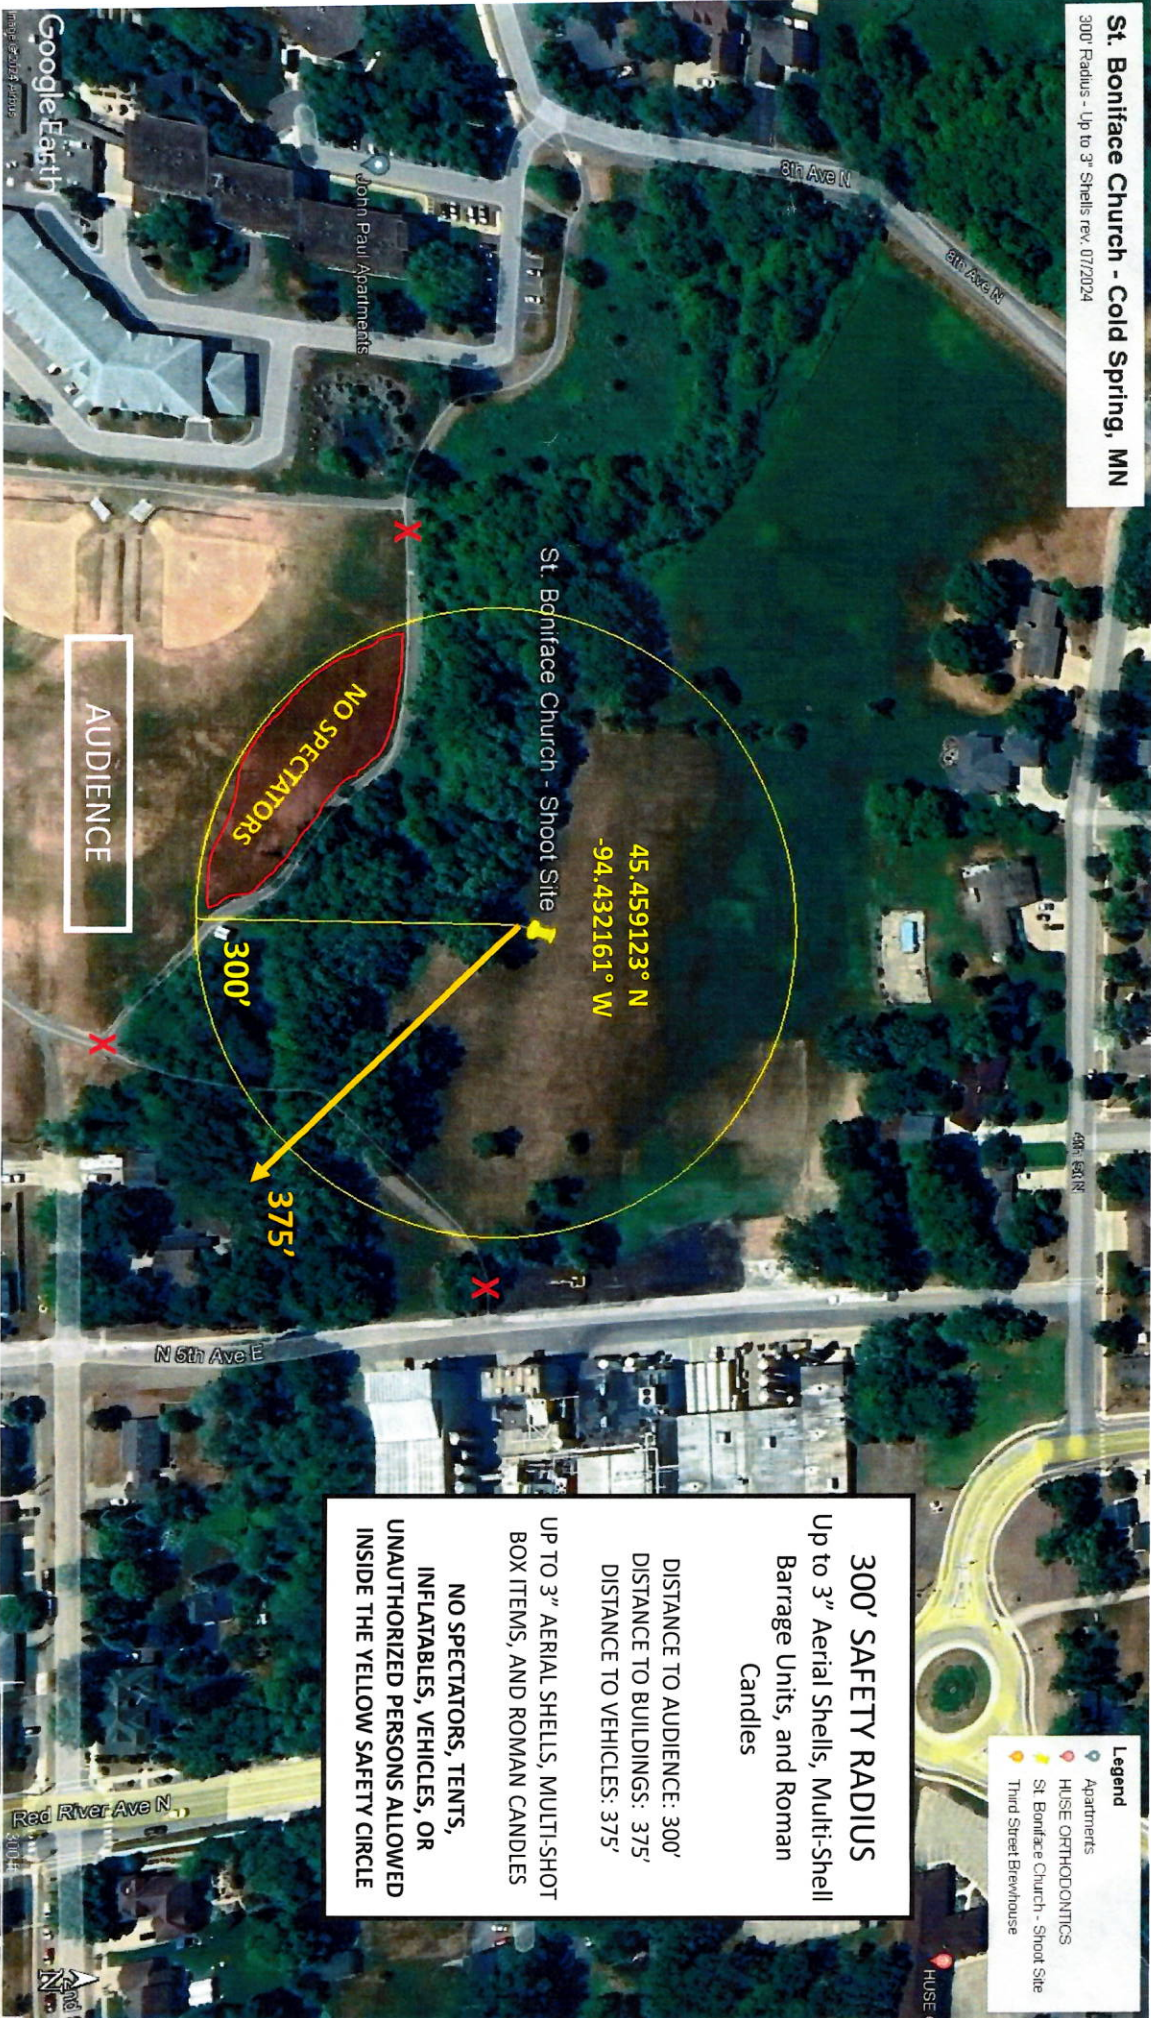

St. Boniface Church - Cold Spring, MN

300' Radius - Up to 3" Shells rev. 07/2024

45.459123° N
-94.432161° W

St. Boniface Church - Shoot Site

NO SPECTATORS

AUDIENCE

300'

375'

300' SAFETY RADIUS
Up to 3" Aerial Shells, Multi-Shell Barrage Units, and Roman Candles

DISTANCE TO AUDIENCE: 300'
DISTANCE TO BUILDINGS: 375'
DISTANCE TO VEHICLES: 300'

UP TO 3" AERIAL SHELLS, MULTI-SHOT BOX ITEMS, AND ROMAN CANDLES

NO SPECTATORS, TENTS, INFLATABLES, VEHICLES, OR UNAUTHORIZED PERSONS ALLOWED INSIDE THE YELLOW SAFETY CIRCLE

- Legend
- Apartment
- HUSE ORTHODOXICS
- St. Boniface Church - Shoot Site
- Third Street BrewHouse