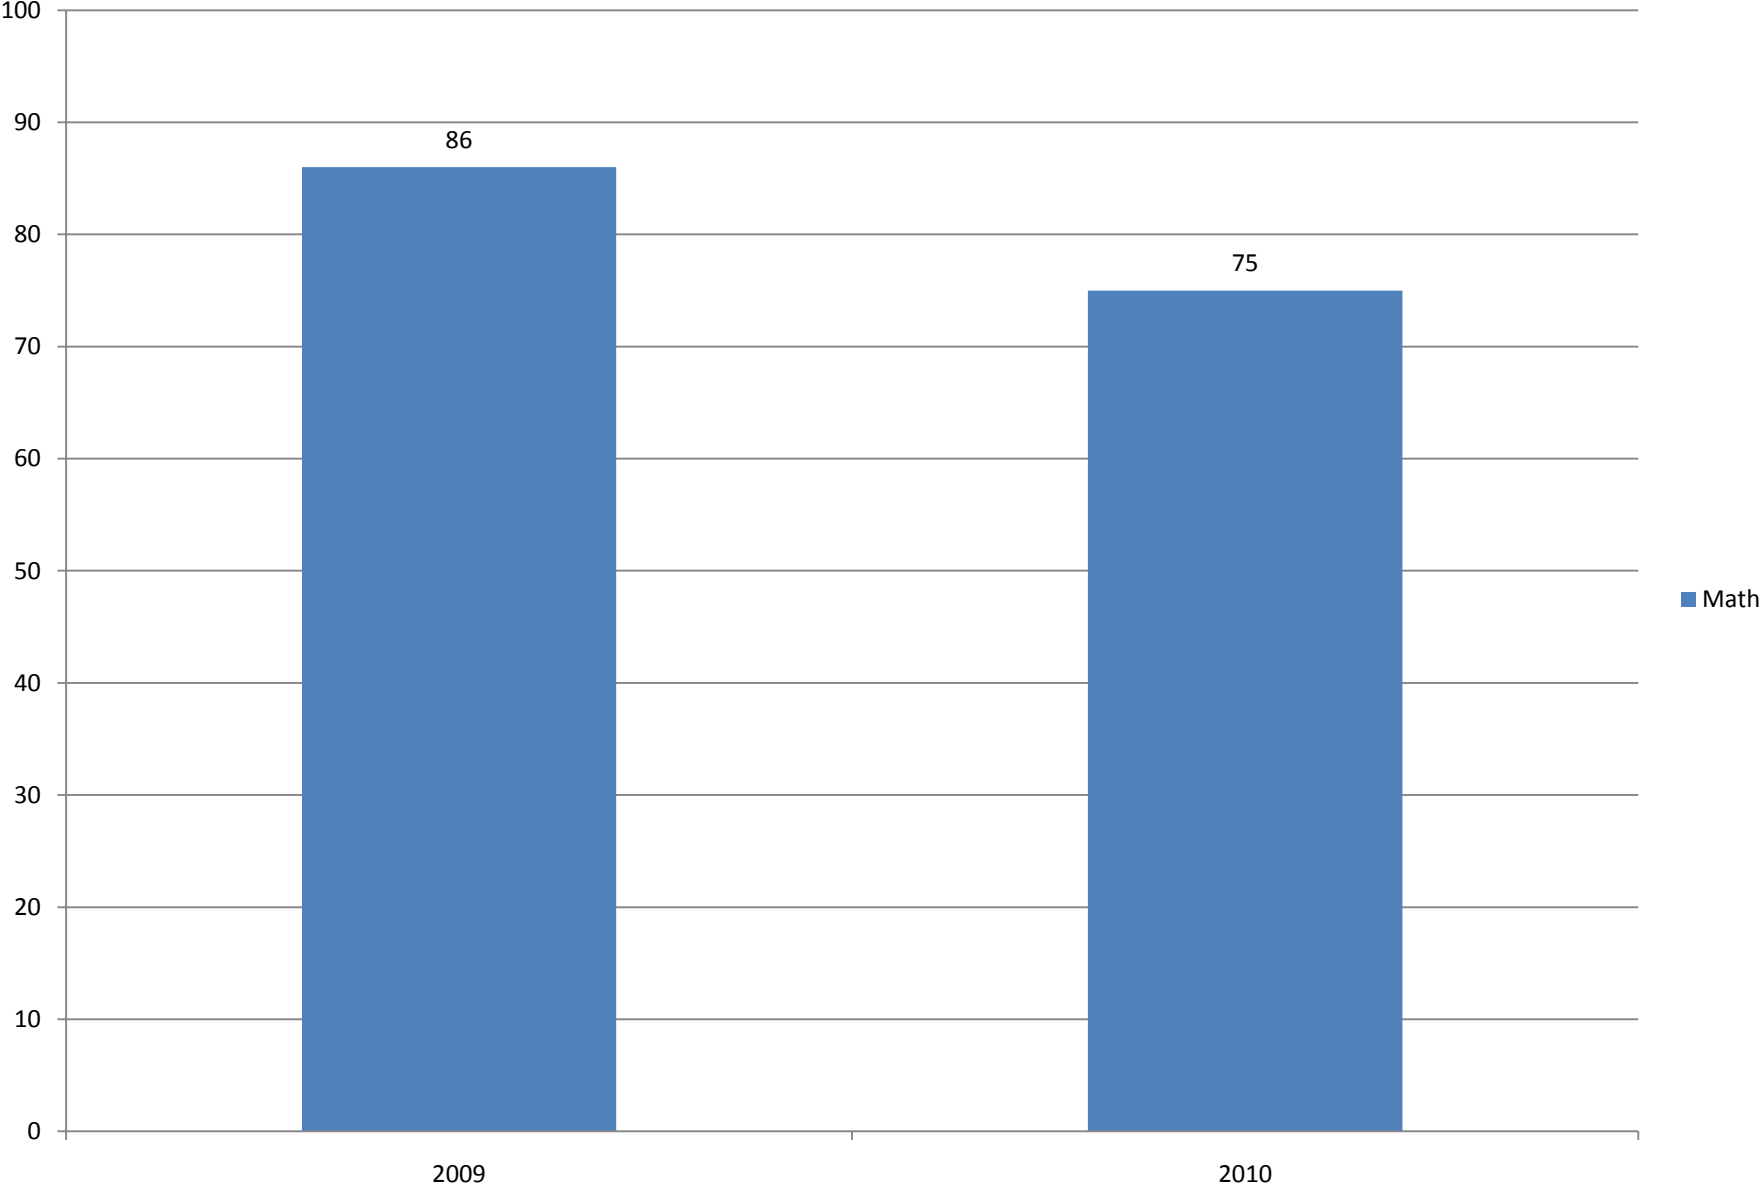

Ridge Farm Grade 4 Math Cohort Group Gr. 3 2009 to Gr. 4 2010

	2009	2010
Math	86	75