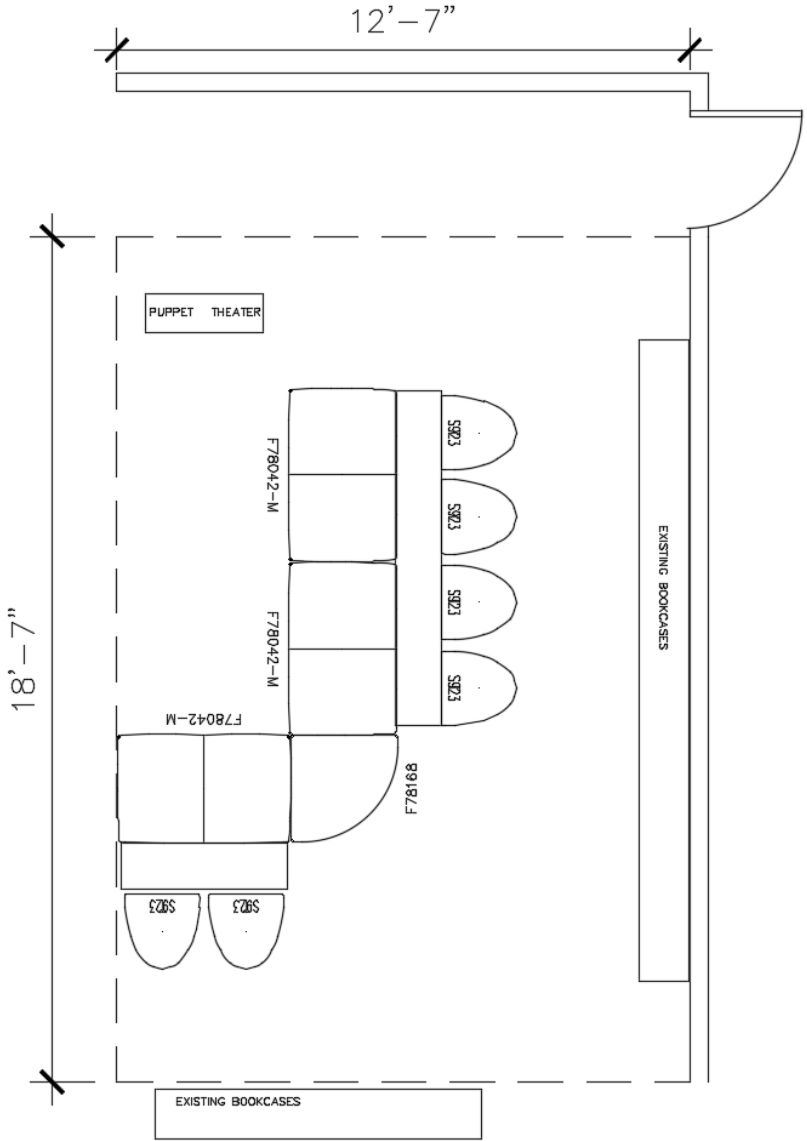

ARMLESS CHAIR ON CASTORS WITH TABLET ARM (SHOWN IN PICTURE)

Create Space.

Lobby 2/Lunch Overflow

PLAN VIEW

3D VIEW

Create Space.

Library

PLAN VIEW

3D VIEW

Create Space.

We do our best work, so you can do yours.

Classroom Storage

JONTI CRAFT CUBBIE
48"W x 29.5"H x 28"D
40 OPENEINGS WITH CLEAR TRAYS

JONTI CRAFT CUBBIE
48"W x 29.5"H x 15"D
20 OPENEINGS WITH CLEAR TRAYS

JONTI CRAFT MAILBOX
29"W x 35.5"H x 15"D
36 INDIVIDUAL SLOTS 2.5"W x 10"H x 13"D