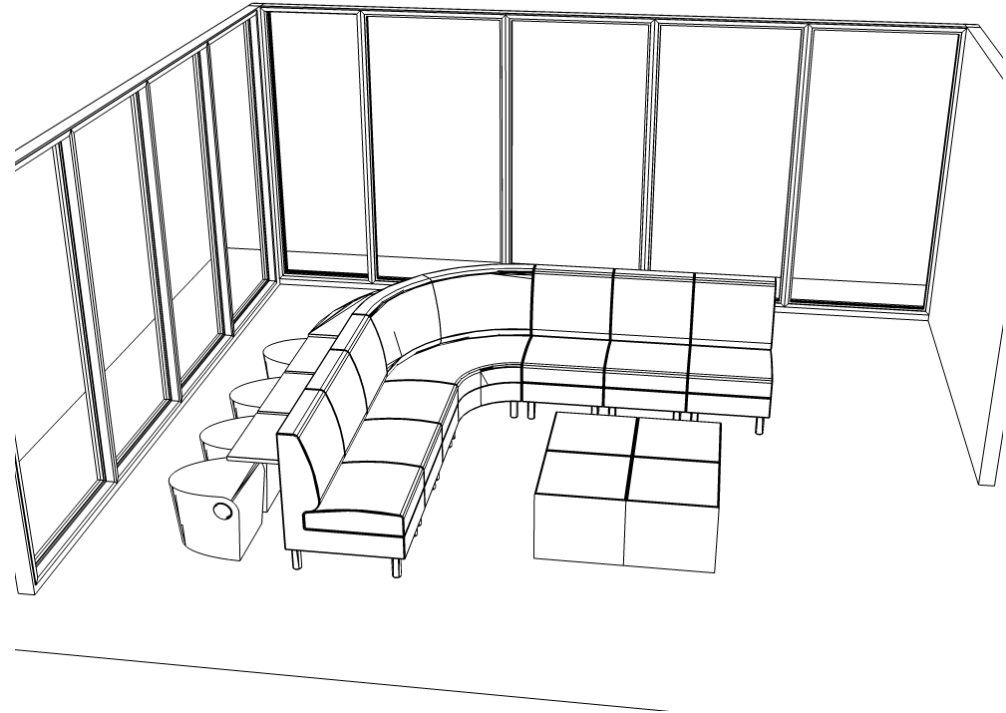

Lobby

3D VIEW

Create Space.