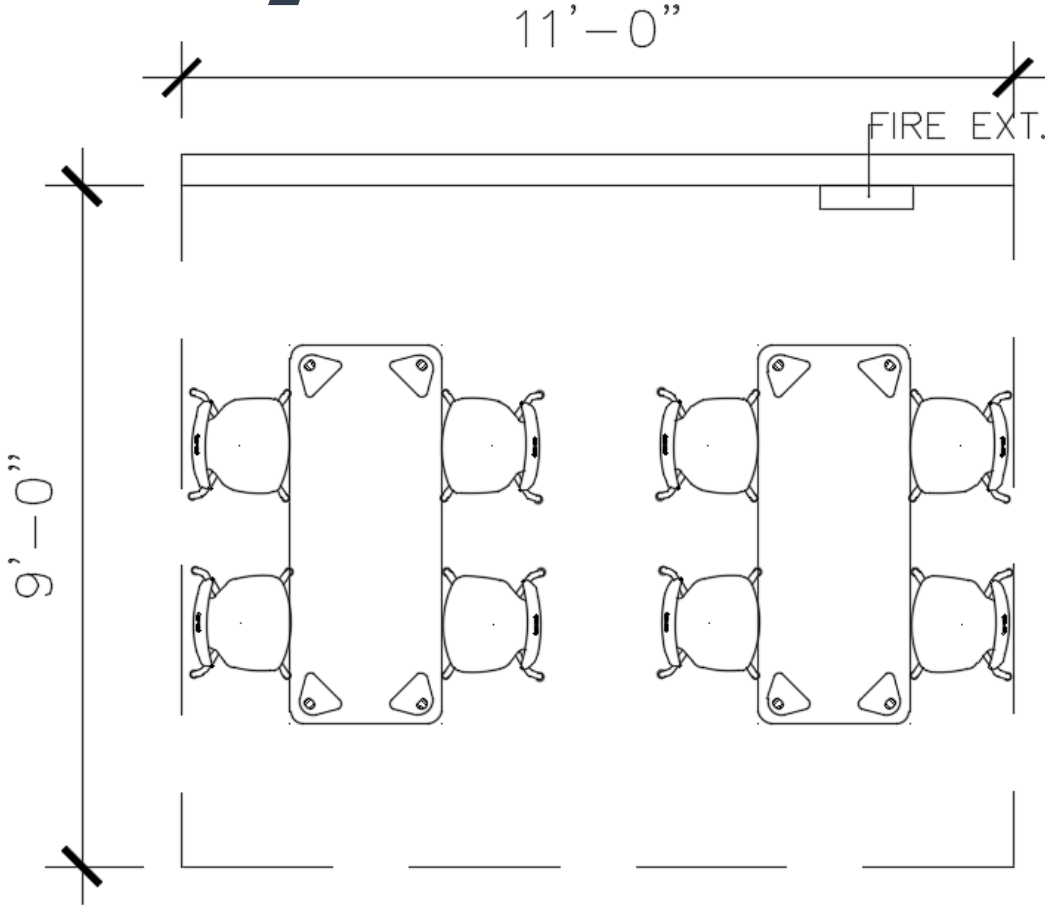

ARMLESS CHAIR ON CASTORS WITH TABLET ARM (SHOWN IN PICTURE)

Create Space.

Lobby 2/Lunch Overflow

PLAN VIEW

3D VIEW

Create Space.

Library

PLAN VIEW

3D VIEW

Create Space.

We do our best work, so you can do yours.

Classroom Storage

JONTI CRAFT CUBBIE
48"W x 29.5"H x 28"D
40 OPENEINGS WITH CLEAR TRAYS

JONTI CRAFT CUBBIE
48"W x 29.5"H x 15"D
20 OPENEINGS WITH CLEAR TRAYS

JONTI CRAFT MAILBOX
29"W x 35.5"H x 15"D
36 INDIVIDUAL SLOTS 2.5"W x 10"H x 13"D