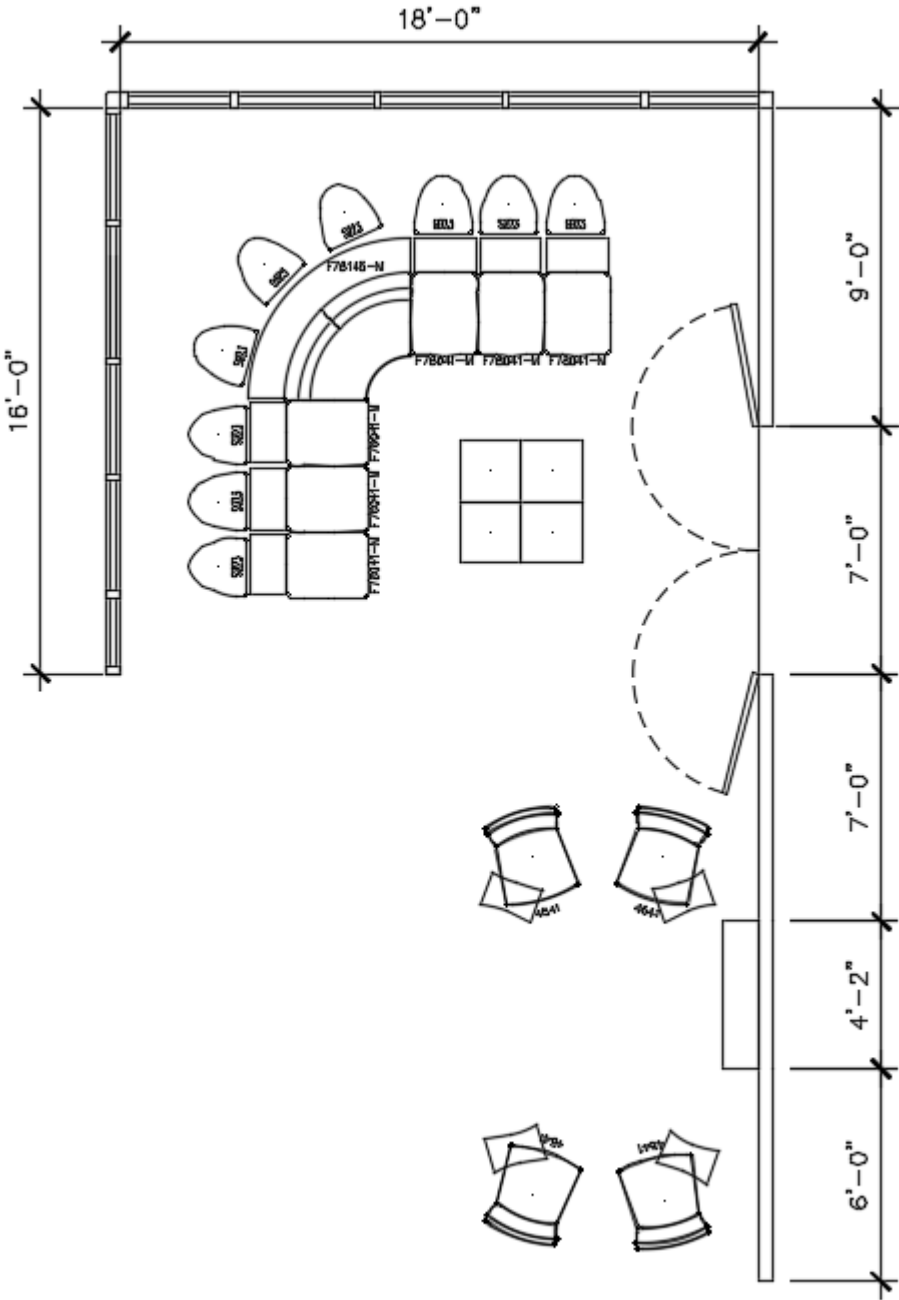

Lobby

PLAN VIEW