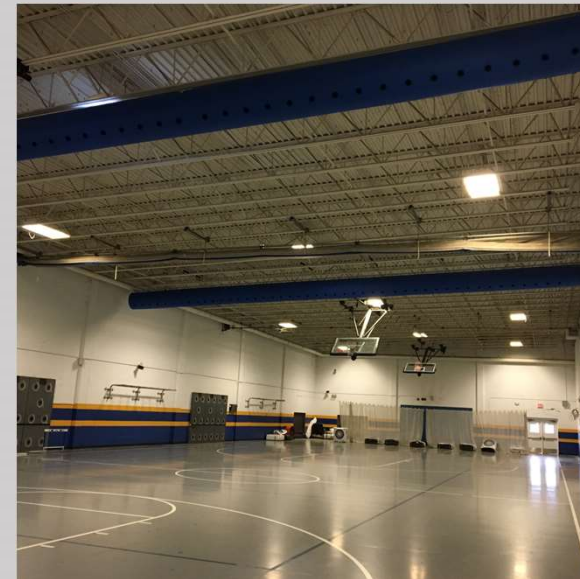

“EXCELLENCE” WE’LL TAKE YOU THERE

OVERALL CONSTRUCTION UPDATE

ATHLETIC SUITE PHASE 1

Work is 95% complete- Included lights/HVAC/Electrical upgrade

ATHLETIC SUITE PHASE 2

CIG was low bidder -request permission to award

THS RENOVATION

Roofing is underway.

Tile / Grid work to start week 4.3.2018

CARVER SCHOOL RENOVATIONS

Ceiling tiles complete and 8 of 28 HVAC units in place

Lights, remaining HVAC units, and roof to be installed this summer

FILLMORE CENTER RENOVATIONS

CIG was low bidder-request permission to award

THOMAS STREET RENOVATIONS

Work is 50% Complete (all grid and tile work complete)

Flooring and canopy will go in this summer.

PIERCE ST. RENOVATIONS

Work is 95% complete. (Including Lights)

Floor and canopy work will be complete this summer

TUPELO PUBLIC SCHOOL DISTRICT

JBHM
Architecture