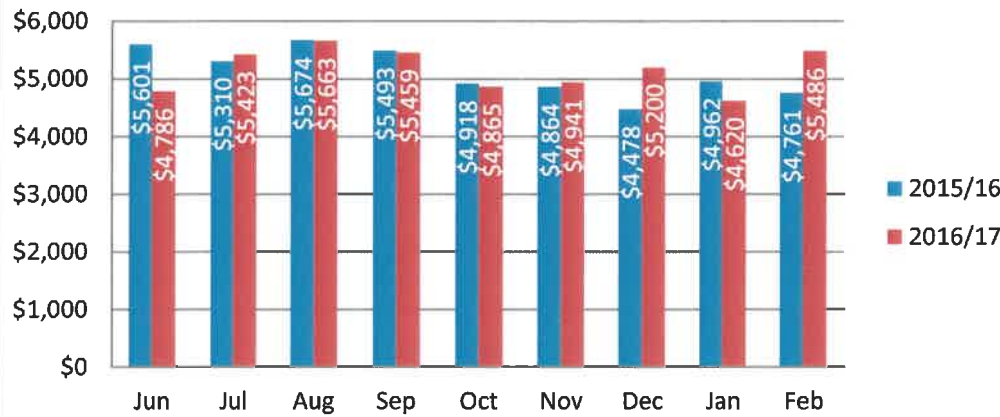

Evergreen 2015 to 2016 Power Bill Comparison

Lorna Byrne MS 2015 to 2016 Power Bill Comparison

Illinois Valley HS 2015 to 2016 Power Bill Comparison