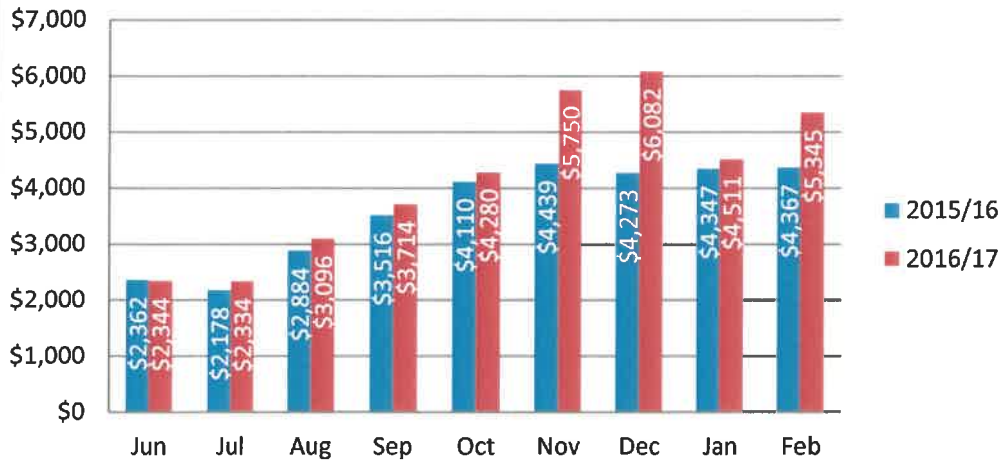

Evergreen 2015 to 2016 Power Bill Comparison

Lorna Byrne MS 2015 to 2016 Power Bill Comparison

Illinois Valley HS 2015 to 2016 Power Bill Comparison