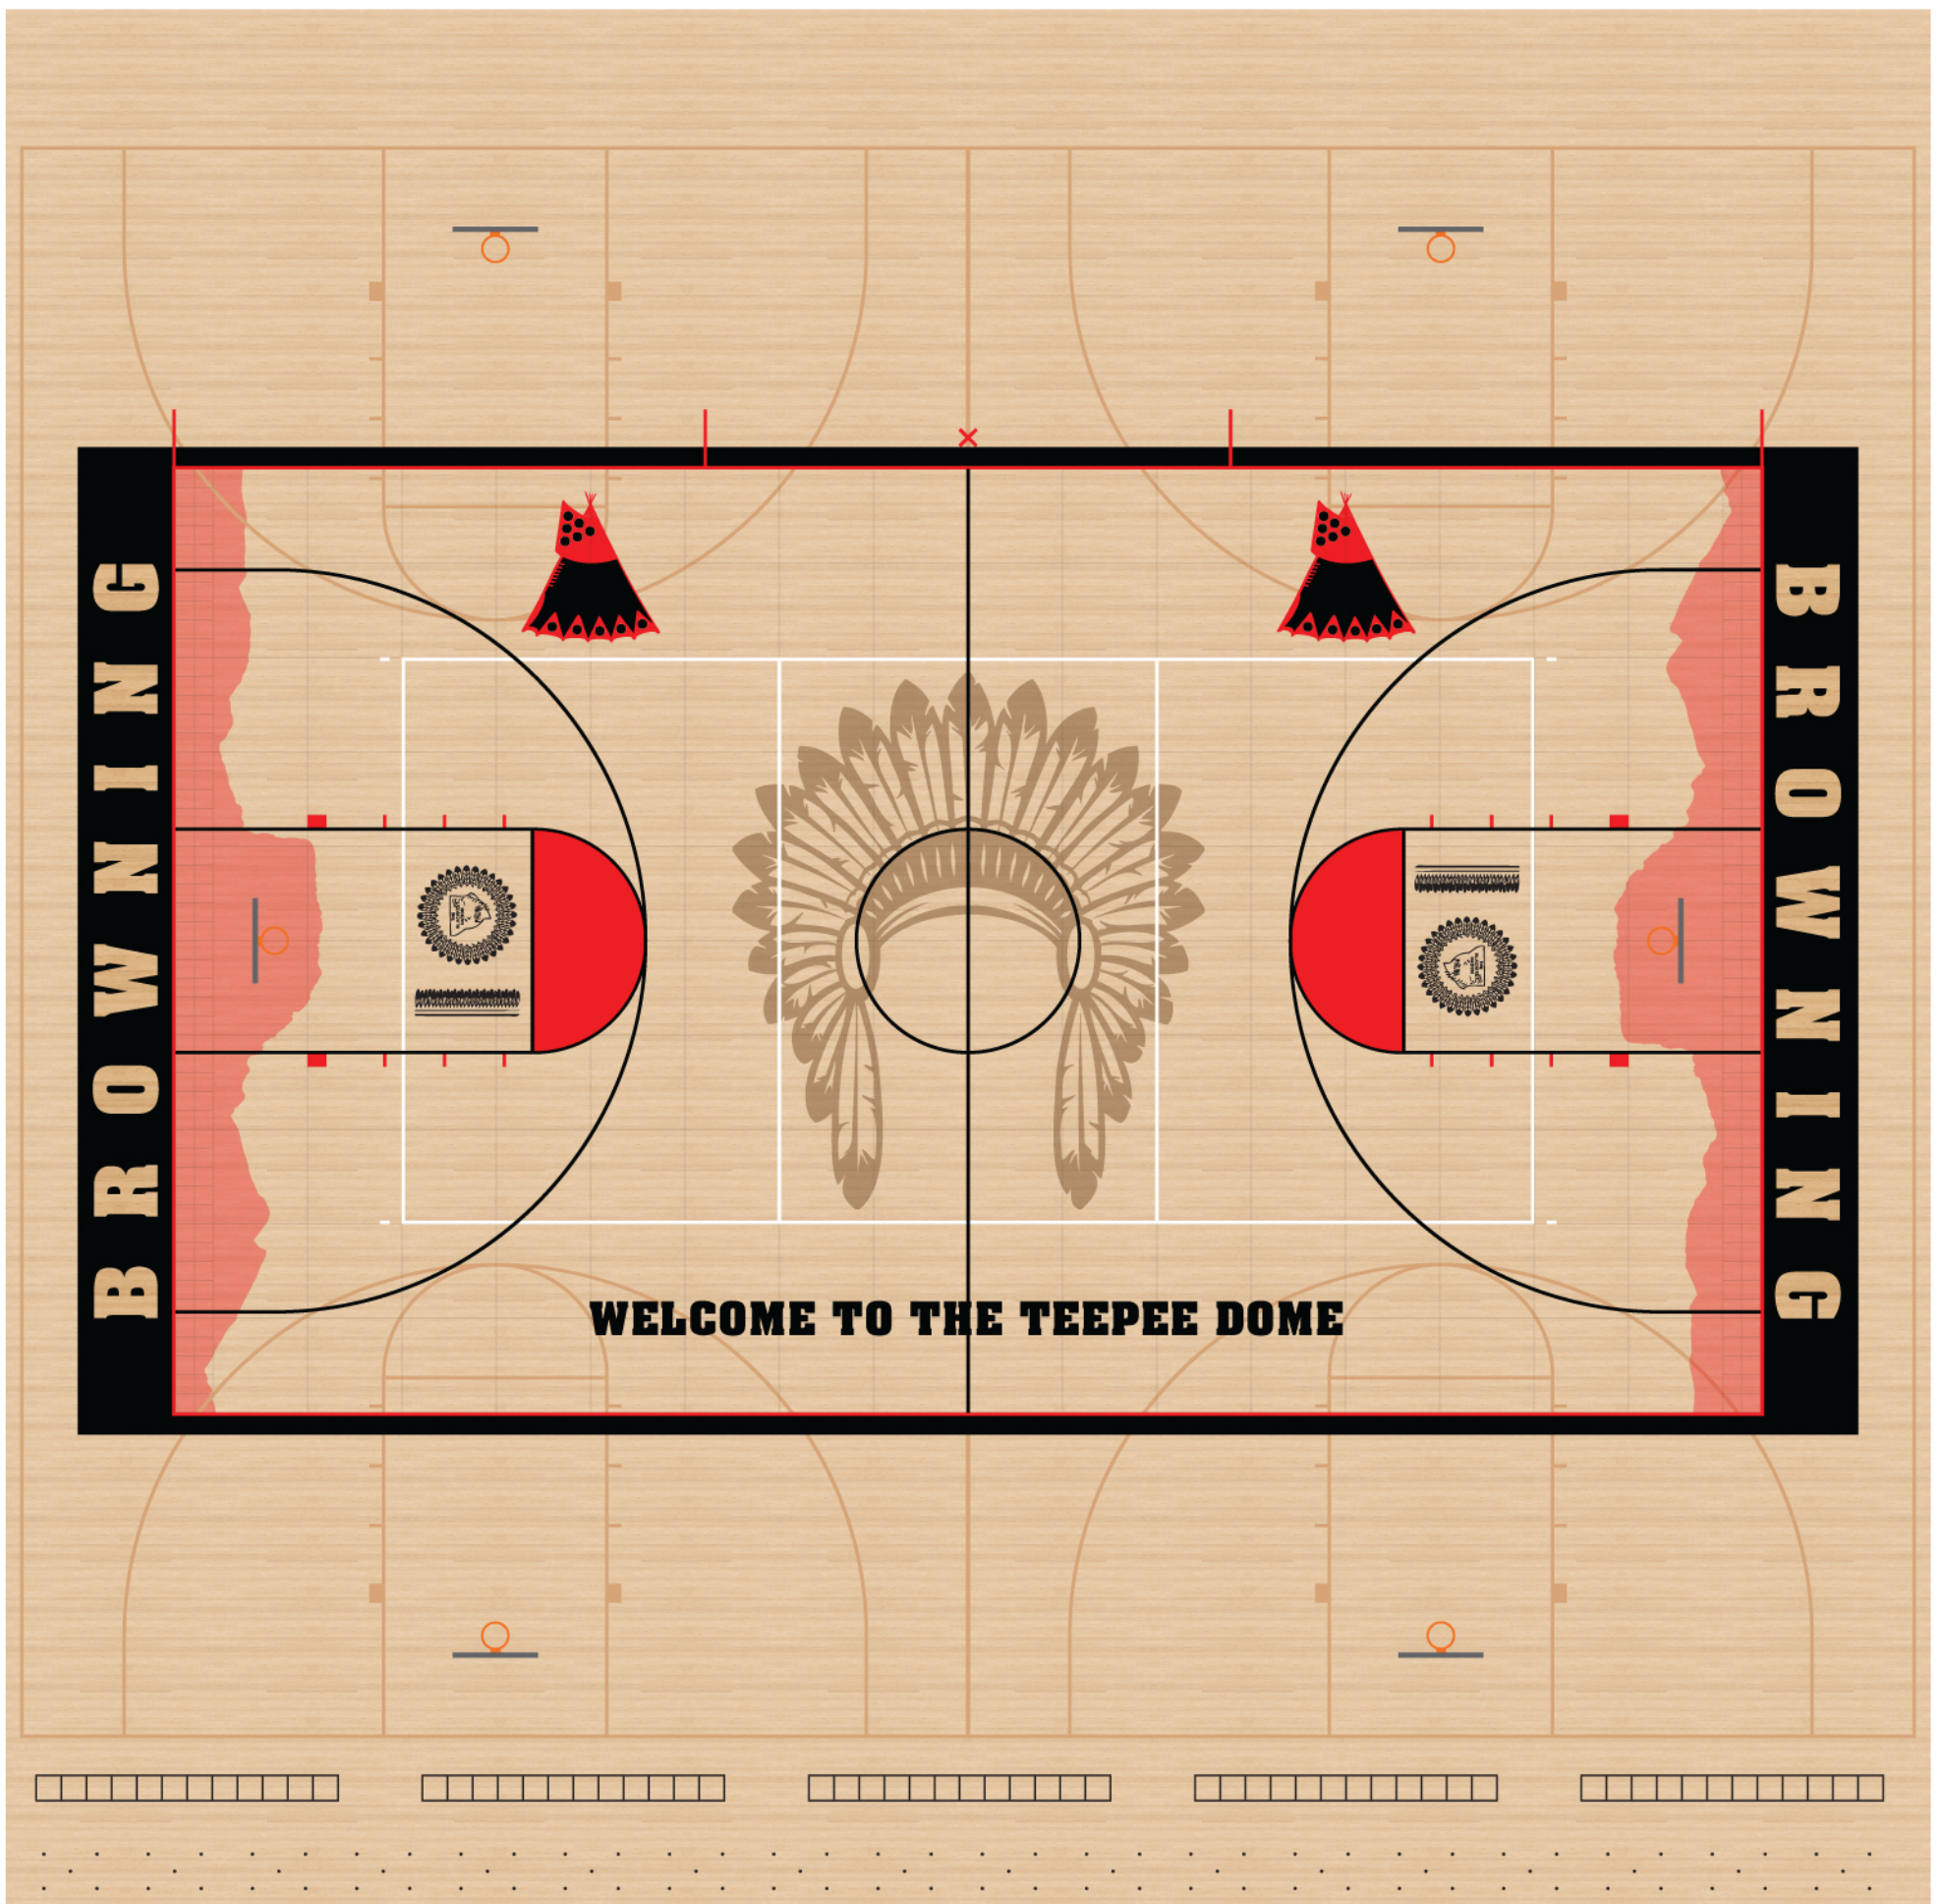

BROWNING HIGH SCHOOL FLOOR LAYOUT

**WESTERN
SPORT
FLOORS**

WESTERN SPORT FLOORS
240 B Expressway
Missoula, MT 59808
office: 406.549.1900
fax: 406.549.1911

SCALE

5'x5'

BORDER
1' x 5'

LOGO AND LETTERING INFORMATION

"BROWNING" letterings sized at 3.5' tall x 40' wide
(baseline letterings are natural wood reveal)

"Headdress" logo sized at 28.4' tall x 25' wide

"WELCOME TO THE TEEPEE DOME" lettering sized at 2' tall x 40' wide

"Teepee" logos sized at 8' tall x 7.3' wide

"Blackfoot Flag" logos sized at 5.6' tall x 8' wide