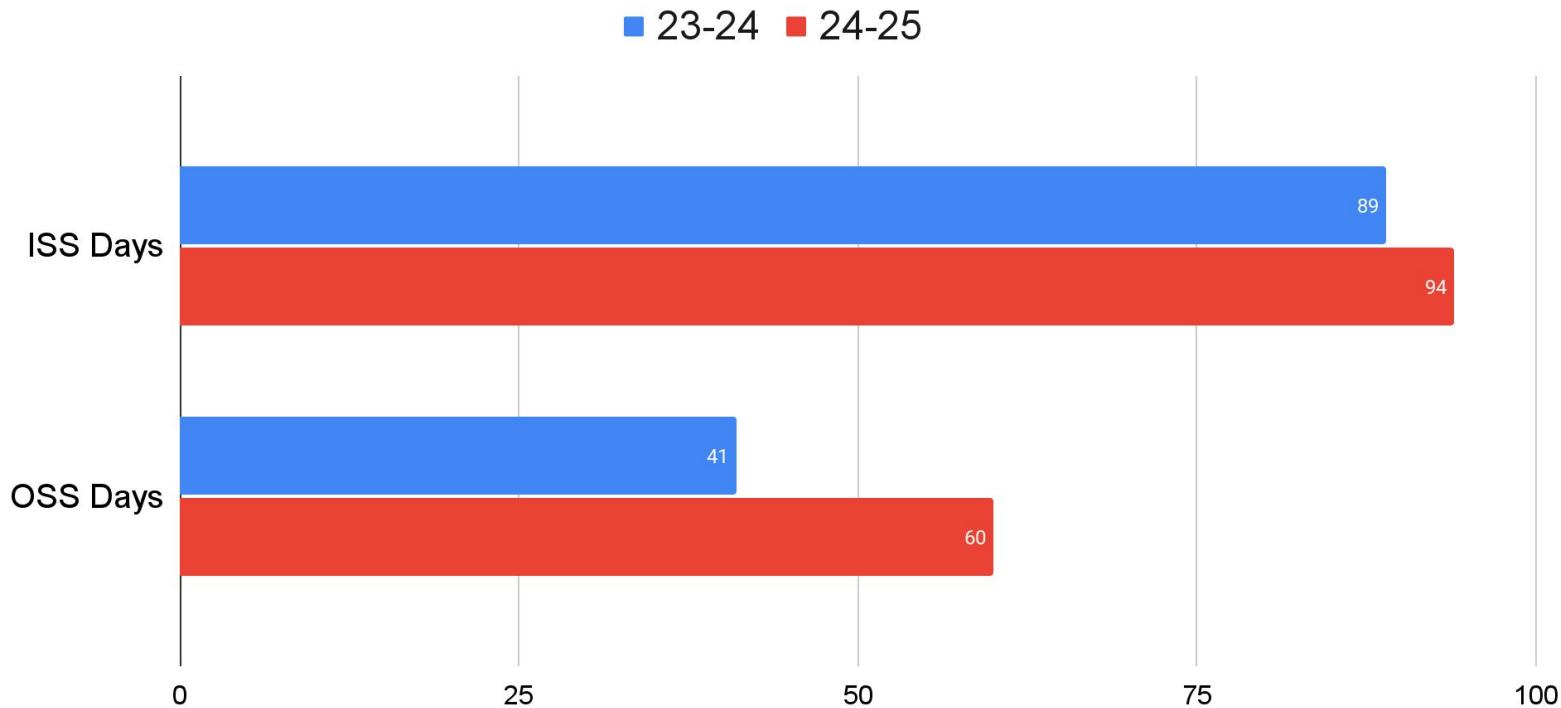

# MIDYEAR STUDENT DISCIPLINE OVERVIEW

January 21, 2025

D45

# STUDENTS WITH REFERRALS

# TOTAL SUSPENSION DAYS