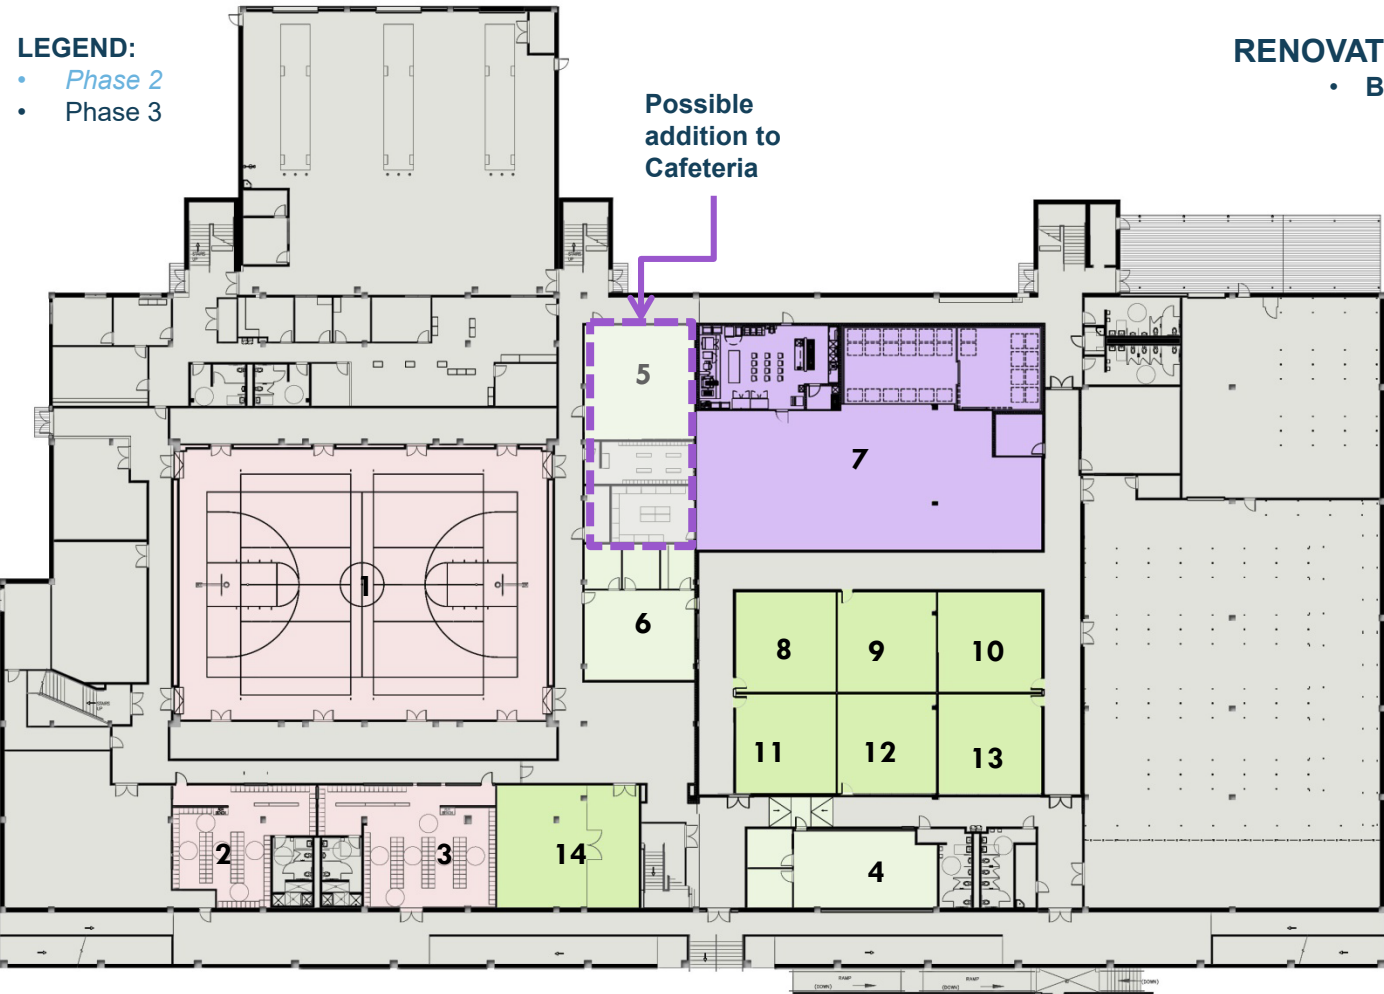

LEGEND:

- Phase 2
- Phase 3

RENOVATION PHASE 3A

- BASEMENT – 14, 100 SF Approx.

1. GYM, 7, 200 SF.
2. Girl's Lockers, 985 SF.
3. Boy's Lockers, 1, 335 SF.
4. Dance Studio, 1, 225 SF.
5. Classroom, 1, 100 SF.
6. Classroom, 740 SF.
7. Cafeteria, 5, 200 SF.
8. Classroom 721 sf. (25 Students)
9. Classroom 721 sf. (25 Students)
10. Classroom 759 sf. (25 Students)
11. Classroom 721 sf. (25 Students)
12. Classroom 721 sf. (25 Students)
13. Classroom 759 sf. (25 Students)
14. Classroom 1,200 sf. (25 Students)

LEGEND:

- ATHLETICS
- LEARNING SPACES
- SERVICES
- CAFETERIA

Possible addition to Cafeteria

WEST CAMPUS RENOVATION