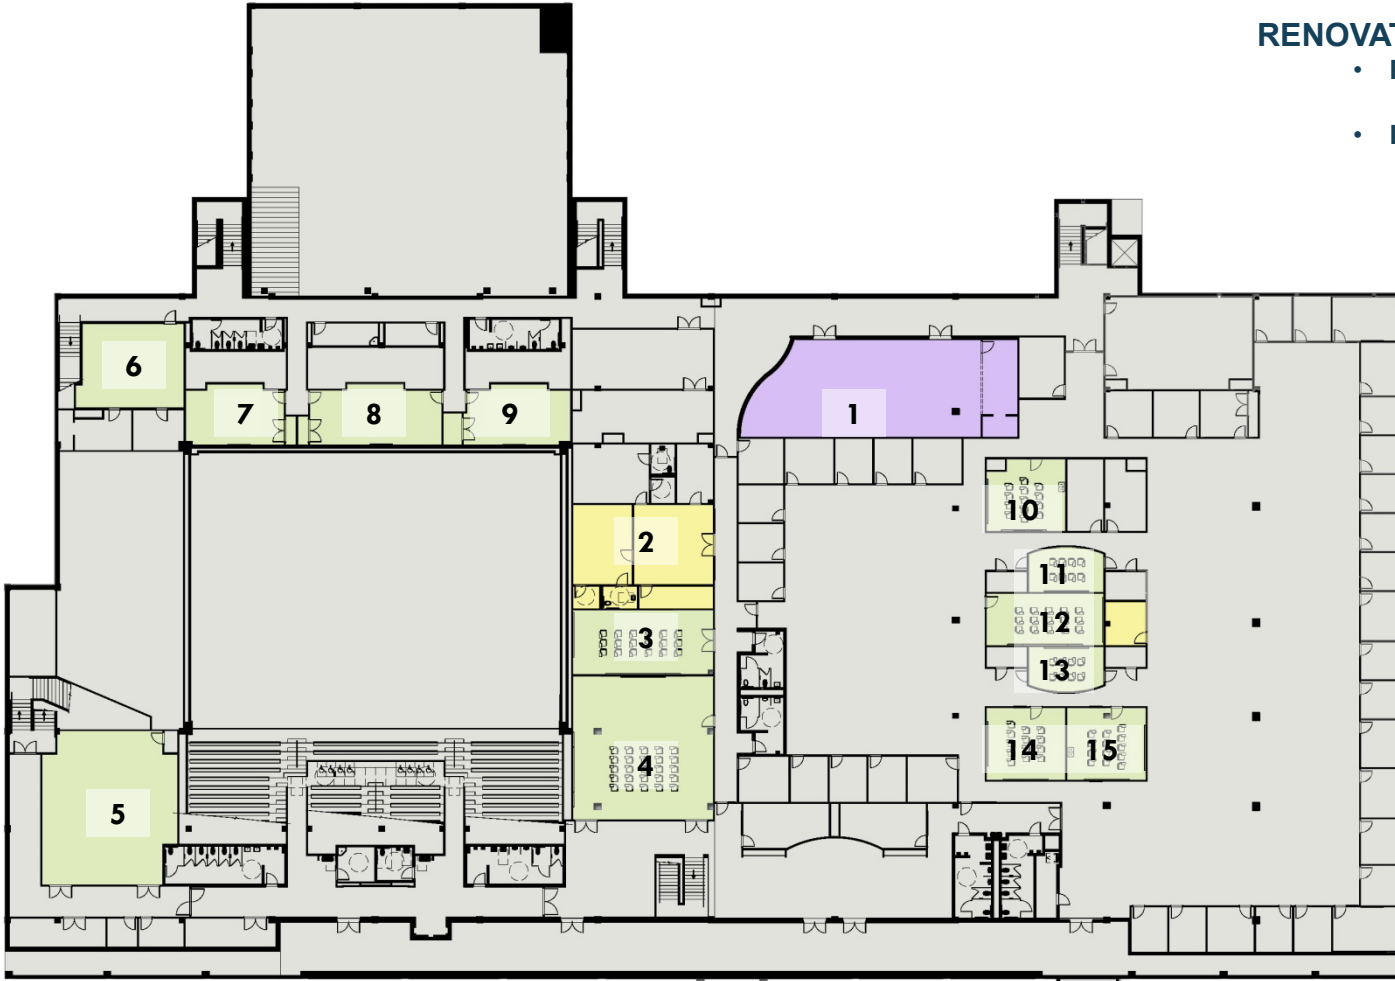

RENOVATION PHASE 2

- **FIRST FLOOR – 8, 440 sf Approx.**

15 Classrooms 193 Students

- **Learning spaces**

1. Cafeteria 1,780 sf.
2. Nurse office. 985 sf.
3. CR 595 sf. (18 Students)
4. CR 1,500 sf. (25 Students)
5. CR 1,340 sf (25 Students)
6. CR 630 sf. (19 Students)
7. CR 415 sf. (13 Students)
8. CR 510 sf. (16 Students)
9. CR 360 sf. (11 Students)
10. CR 400 sf (13 Students)
11. CR 234 sf. (7 Students)
12. CR 430 sf. (13 Students)
13. CR 234 sf. (7 Students)
14. CR 400 sf. (13 Students)
15. CR 400 sf(13 Students)

LEGEND:

- ATHLETICS
- LEARNING SPACES
- SERVICES
- CAFETERIA

WEST CAMPUS RENOVATION

PHASE 2- IN PROGRESS