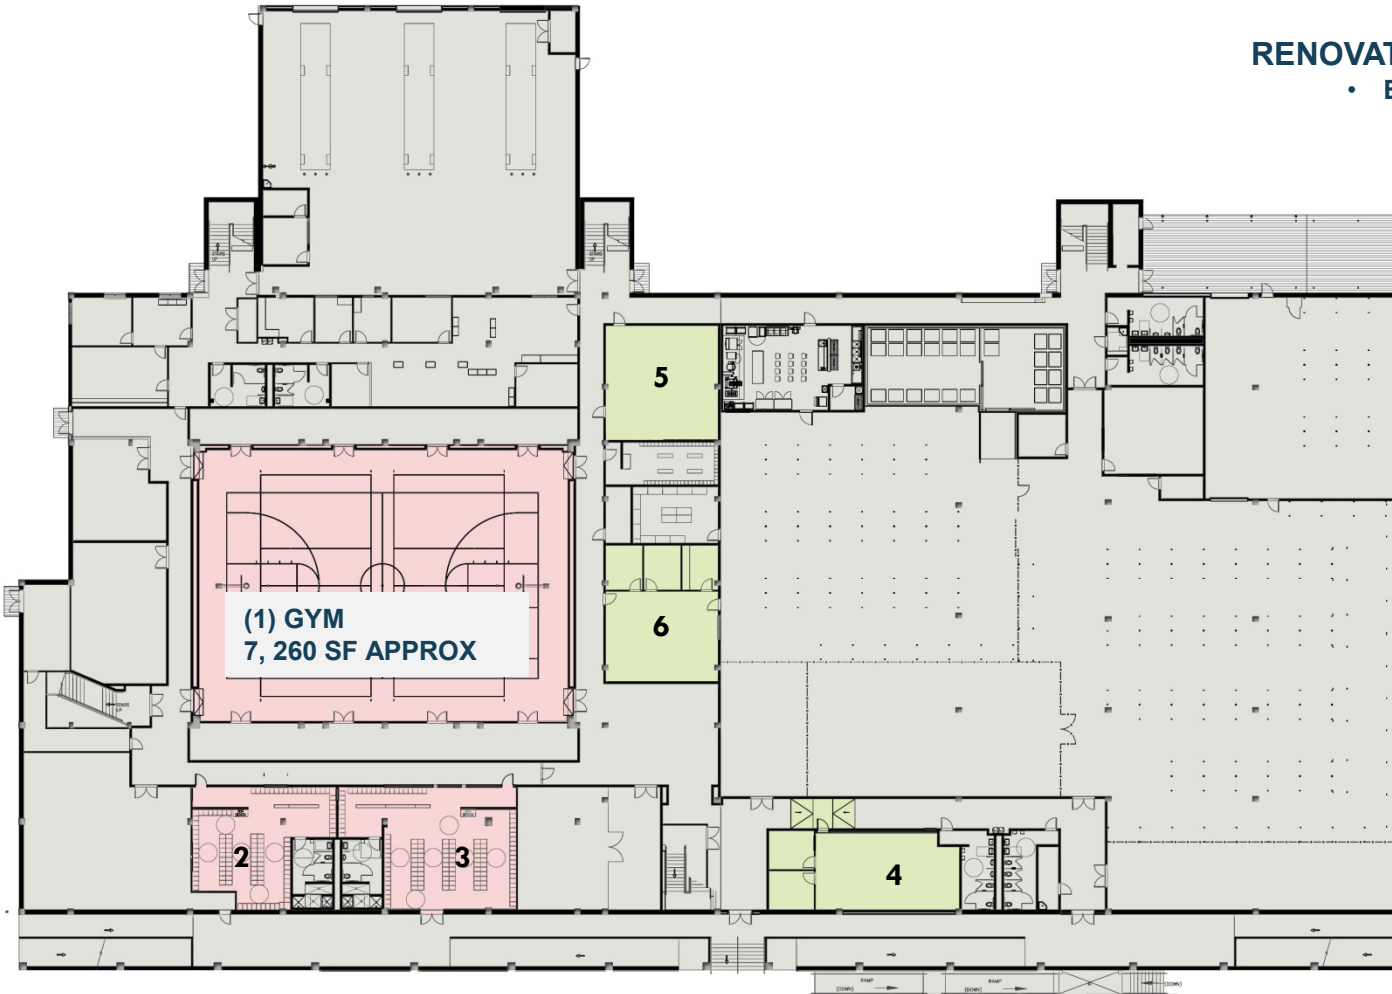

SOUTH SAN .S.D.

WEST CAMPUS RENOVATION

PROJECT STATUS

RENOVATION PHASE 2

- BASEMENT – 10, 745 SF Approx.
 1. GYM, 7, 200 SF .
 2. Girl's Lockers, 985 SF.
 3. Boy's Lockers, 1, 335 SF.
 4. Dance Studio, 1, 225 SF.
 5. Classroom, 1, 100 SF.
 6. Classroom, 740 SF.

LEGEND:

- ATHLETICS
- LEARNING SPACES
- SERVICES
- CAFETERIA

WEST CAMPUS RENOVATION

PHASE 2- IN PROGRESS

RENOVATION PHASE 2

- **FIRST FLOOR – 8, 440 sf Approx.**

15 Classrooms 193 Students

- **Learning spaces**

1. Cafeteria 1,780 sf.
2. Nurse office. 985 sf.
3. CR 595 sf. (18 Students)
4. CR 1,500 sf. (25 Students)
5. CR 1,340 sf (25 Students)
6. CR 630 sf. (19 Students)
7. CR 415 sf. (13 Students)
8. CR 510 sf. (16 Students)
9. CR 360 sf. (11 Students)
10. CR 400 sf (13 Students)
11. CR 234 sf. (7 Students)
12. CR 430 sf. (13 Students)
13. CR 234 sf. (7 Students)
14. CR 400 sf. (13 Students)
15. CR 400 sf(13 Students)