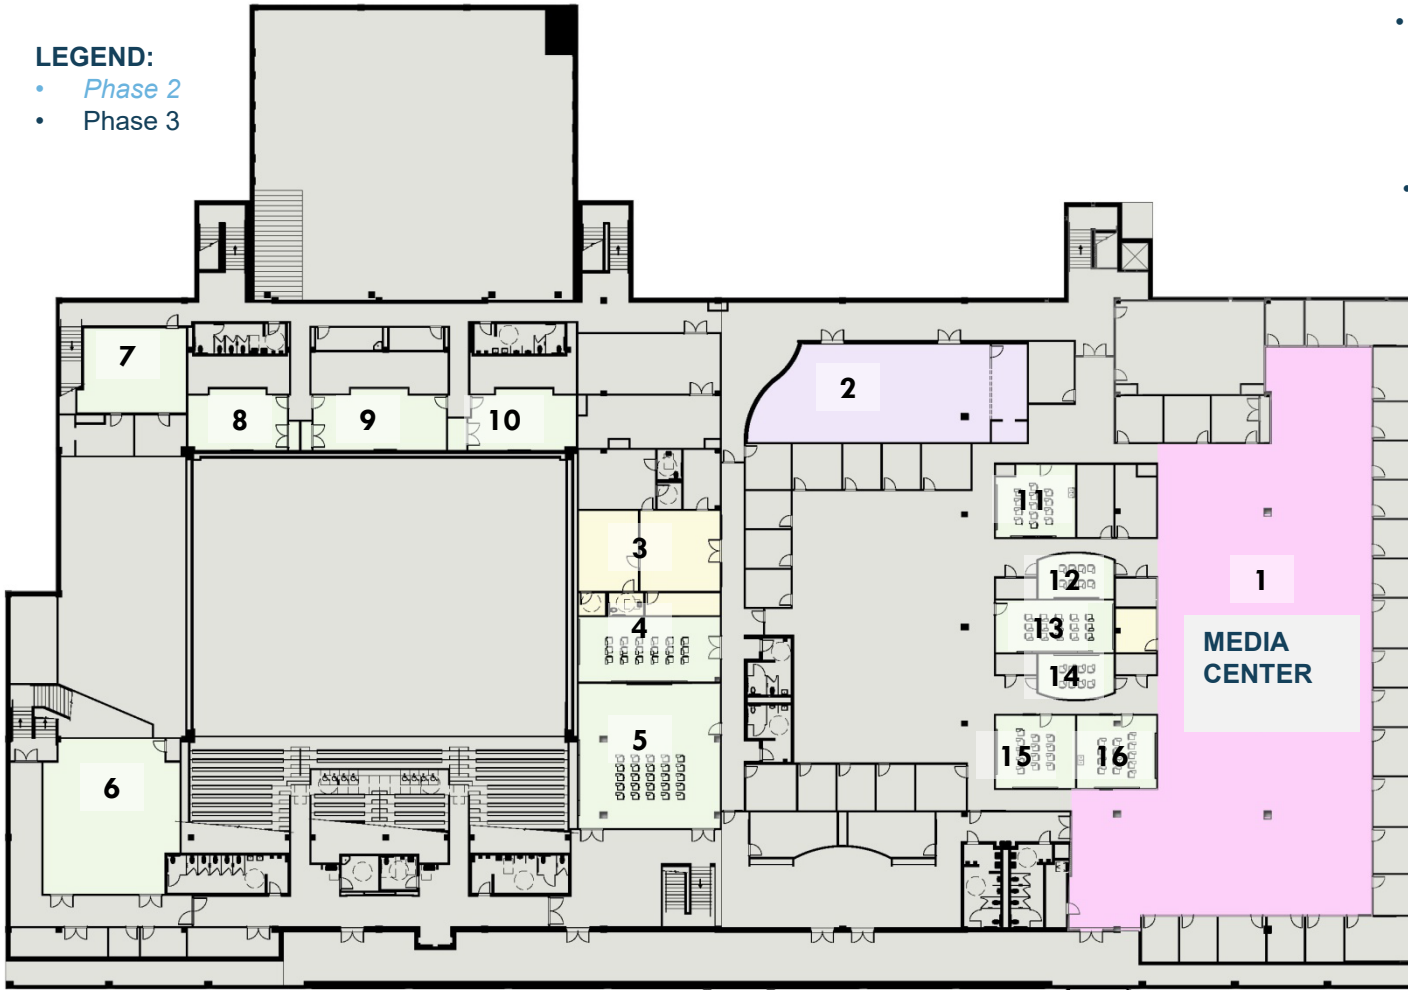

PHASE THREE

LEGEND:

- Phase 2
- Phase 3

- Renovation phase 3A First floor
  - Media center 6,700

• Learning spaces

1. Media Center 6, 700 sf.
2. Cafeteria 1,780 sf.
3. CR 800 sf. (25 Students)
4. CR 595 sf. (18 Students)
5. CR 1,500 sf. (25 Students)
6. CR 1,340 sf (25 Students)
7. CR 630 sf. (19 Students)
8. CR 415 sf. (13 Students)
9. CR 510 sf. (16 Students)
10. CR 360 sf. (11 Students)
11. CR 400 sf (13 Students)
12. CR 234 sf. (7 Students)
13. CR 430 sf. (13 Students)
14. CR 234 sf. (7 Students)
15. CR 400 sf. (13 Students)
16. CR 400 sf(13 Students)

LEGEND:

- ATHLETICS
- LEARNING SPACES
- SERVICES
- CAFETERIA

WEST CAMPUS RENOVATION

FIRST FLOOR