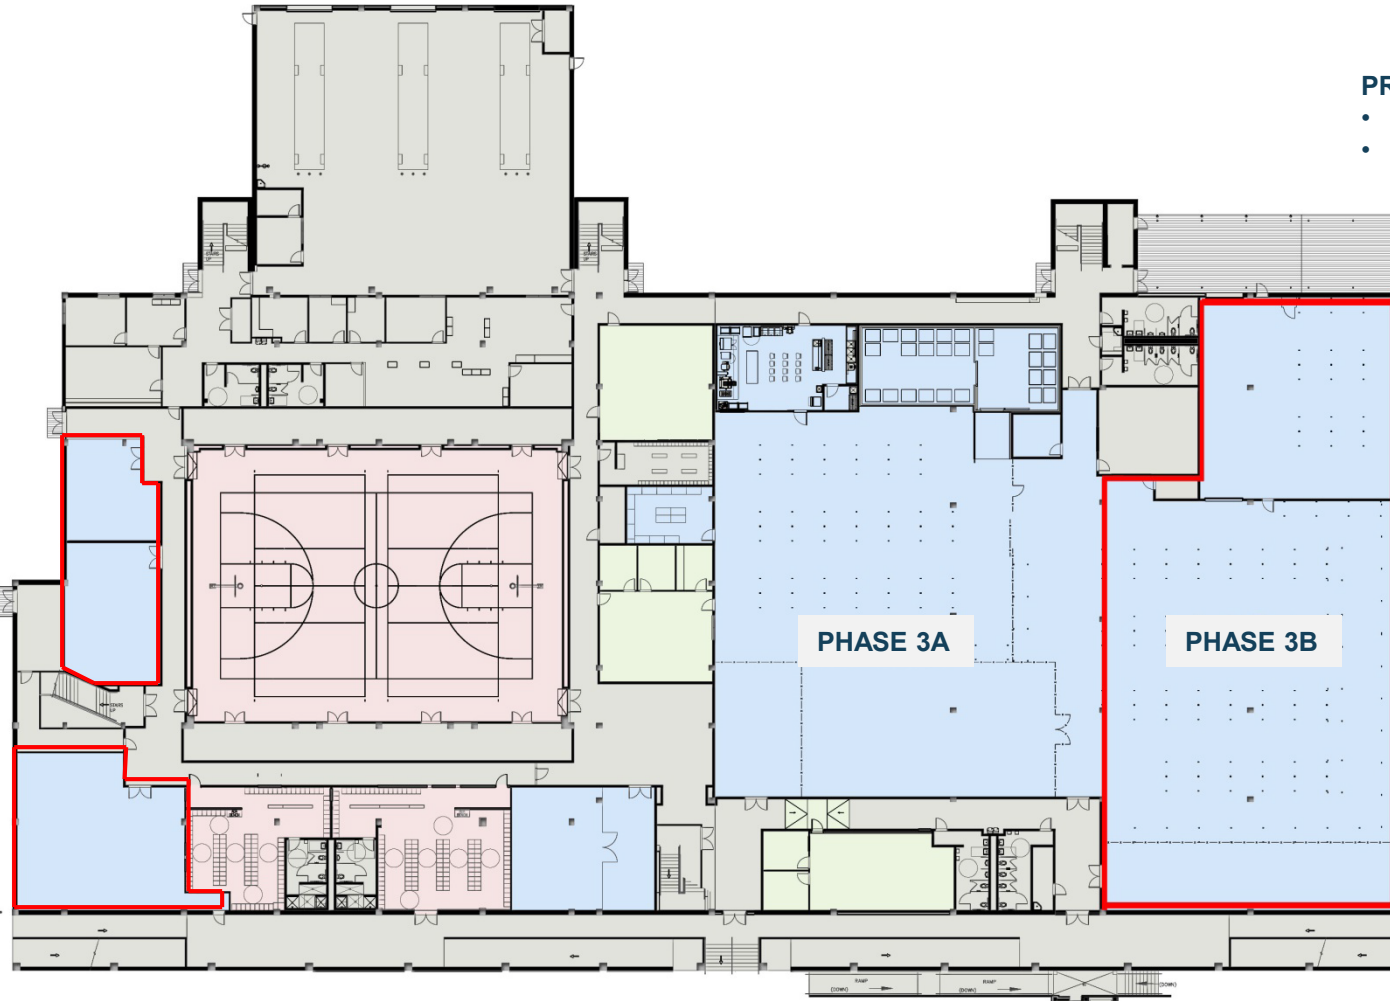

WEST CAMPUS RENOVATION

CONSTRUCTION STATUS

WEST CAMPUS RENOVATION

CONSTRUCTION STATUS

Pictures by: GBA, 08/13/2020

WEST CAMPUS RENOVATION

CONSTRUCTION STATUS

PHASE TWO

Pictures by: GBA, 08/13/2020

WEST CAMPUS RENOVATION

CONSTRUCTION STATUS

PROPOSED RENOVATION PHASE 3

- Phase 3A 14, 100 Sf.
- Phase 3B 15, 250 Sf.
- TOTAL: 29, 350 Sf. Approx

LEGEND:

 RENOVATION PHASE 3

WEST CAMPUS RENOVATION