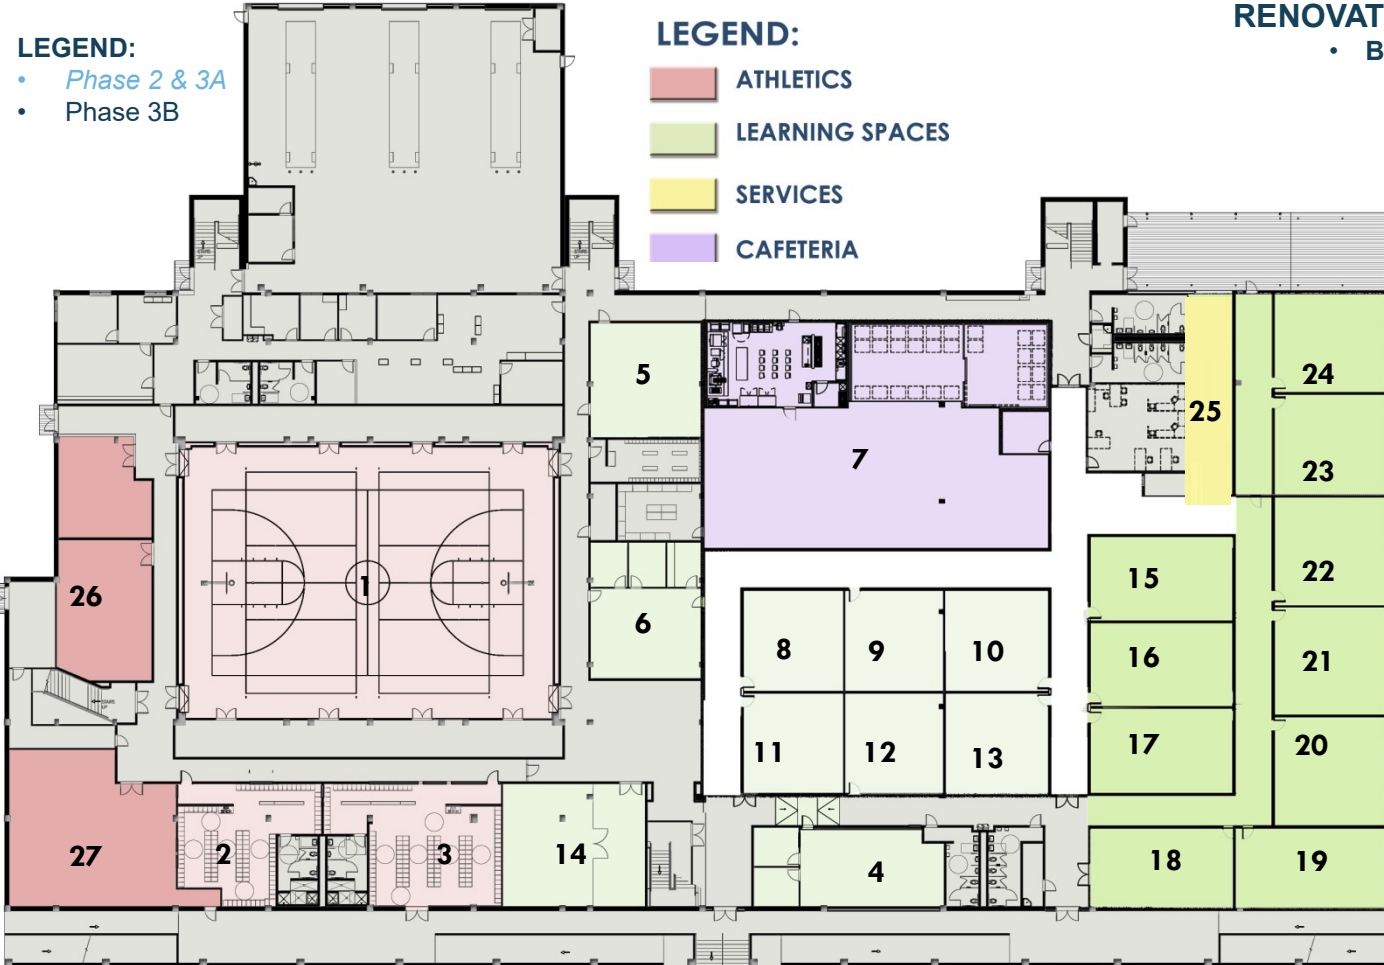

BASEMENT

LEGEND:

- Phase 2
- Phase 3

RENOVATION PHASE 3A

- BASEMENT – 14, 100 SF Approx.

1. GYM, 7, 200 SF.
2. Girl's Lockers, 985 SF.
3. Boy's Lockers, 1, 335 SF.
4. Dance Studio, 1, 225 SF.
5. Classroom, 1, 100 SF.
6. Classroom, 740 SF.
7. Cafeteria, 5, 200 SF.
8. Classroom 721 sf. (25 Students)
9. Classroom 721 sf. (25 Students)
10. Classroom 759 sf. (25 Students)
11. Classroom 721 sf. (25 Students)
12. Classroom 721 sf. (25 Students)
13. Classroom 759 sf. (25 Students)
14. Classroom 1,200 sf. (25 Students)

LEGEND:

- ATHLETICS
- LEARNING SPACES
- SERVICES
- CAFETERIA

Possible addition to Cafeteria

WEST CAMPUS RENOVATION

BASEMENT

LEGEND:

- Phase 2 & 3A
- Phase 3B

LEGEND:

- ATHLETICS
- LEARNING SPACES
- SERVICES
- CAFETERIA

RENOVATION PHASE 3B

- BASEMENT – 15, 250 SF Approx.

1. GYM, 7, 200 SF.
2. Girl's Lockers, 985 SF.
3. Boy's Lockers, 1, 335 SF.
4. Dance Studio, 1, 225 SF.
5. Classroom, 1, 100 SF.
6. Classroom, 740 SF.
7. Cafeteria, 5, 200 SF.
8. Classroom 721 sf. (25 Students)
9. Classroom 721 sf. (25 Students)
10. Classroom 759 sf. (25 Students)
11. Classroom 721 sf. (25 Students)
12. Classroom 721 sf. (25 Students)
13. Classroom 759 sf. (25 Students)
14. Classroom 1,200 sf. (25 Students)
15. Classroom 815 sf. (25 Students)
16. Classroom 815 sf. (25 Students)
17. Classroom 8845 sf. (25 Students)
18. Classroom 872 sf. (25 Students)
19. Classroom 884 sf. (25 Students)
20. Classroom 848 sf. (25 Students)
21. Classroom 848 sf. (25 Students)
22. Classroom 880 sf. (25 Students)
23. Classroom 872 sf. (25 Students)
24. Classroom 880 sf. (25 Students)
25. Storage 657 sf.
26. Athletics 1,500 sf.
27. Athletics, 1, 800 Sf.