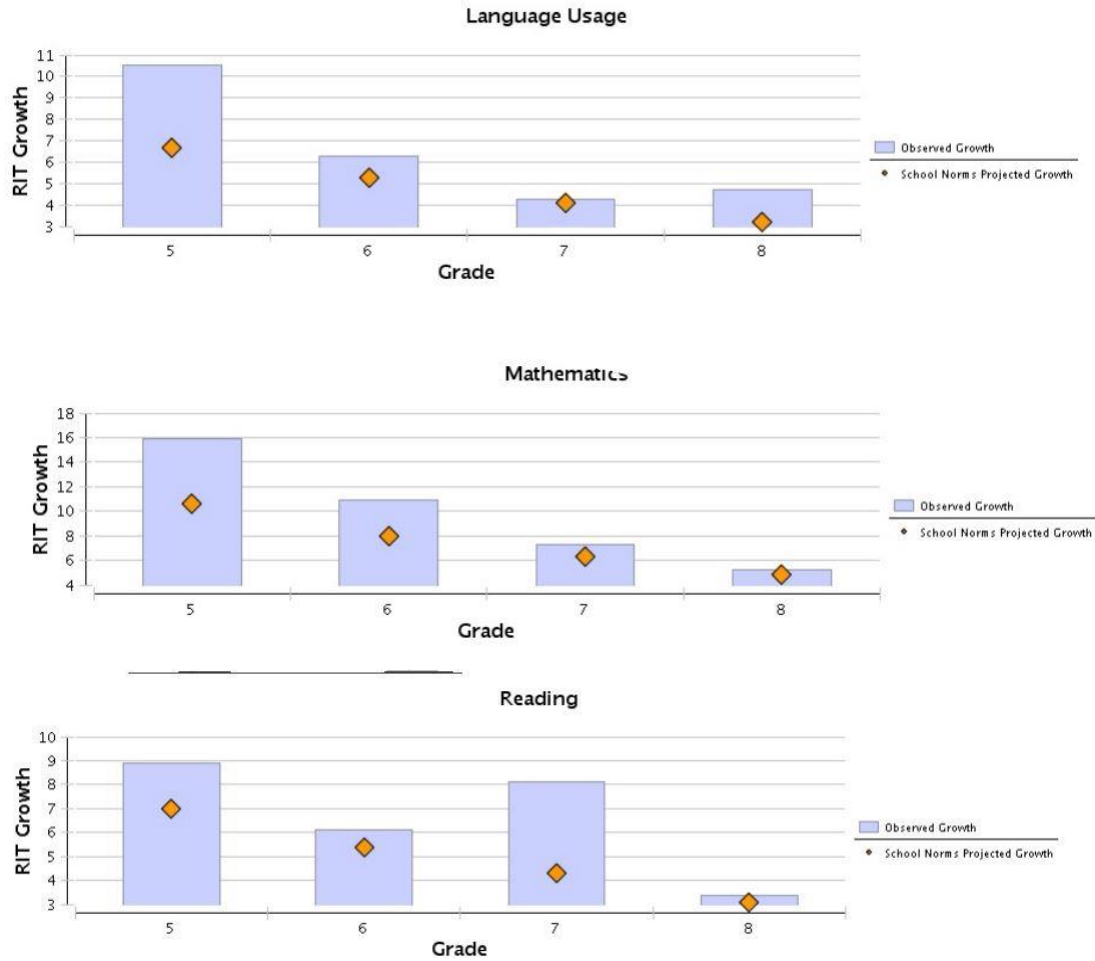

8th Grade Promotion

We had a packed house as we celebrated the end of middle school and the opening of the the next chapter. 8th-grade students did a final hall walk on Tuesday.