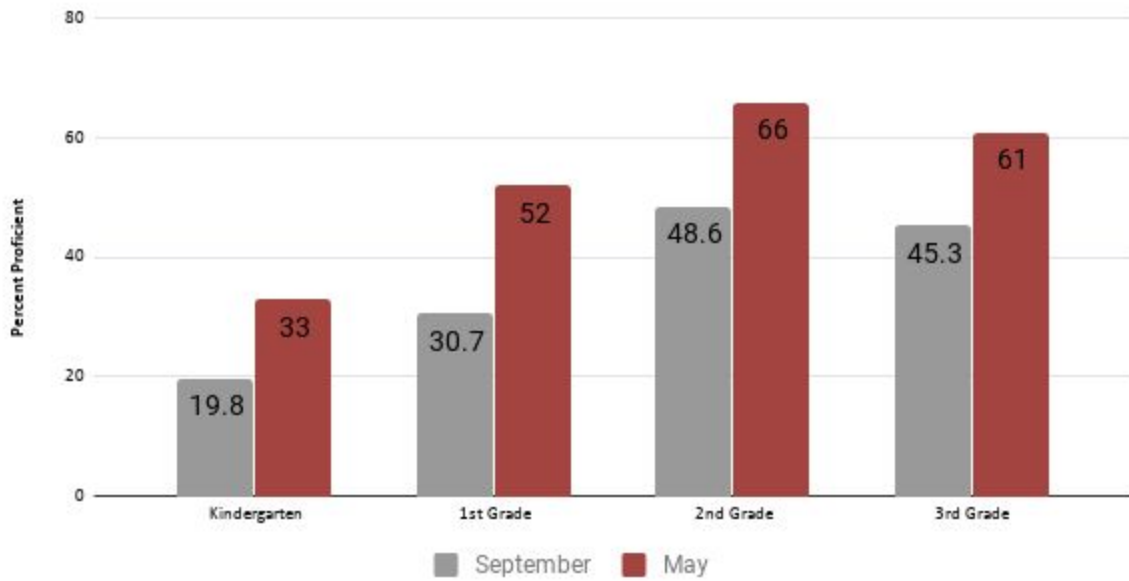

Minidoka County School District

IRI Comparison Fall to Spring 2018-2019

Minidoka County School District

Comparison May 2018-May 2019

Paul Elementary IRI Scores 2018-2019
Percent At Grade Level

Rupert Elementary IRI Scores 2018-2019
Percent At Grade Level