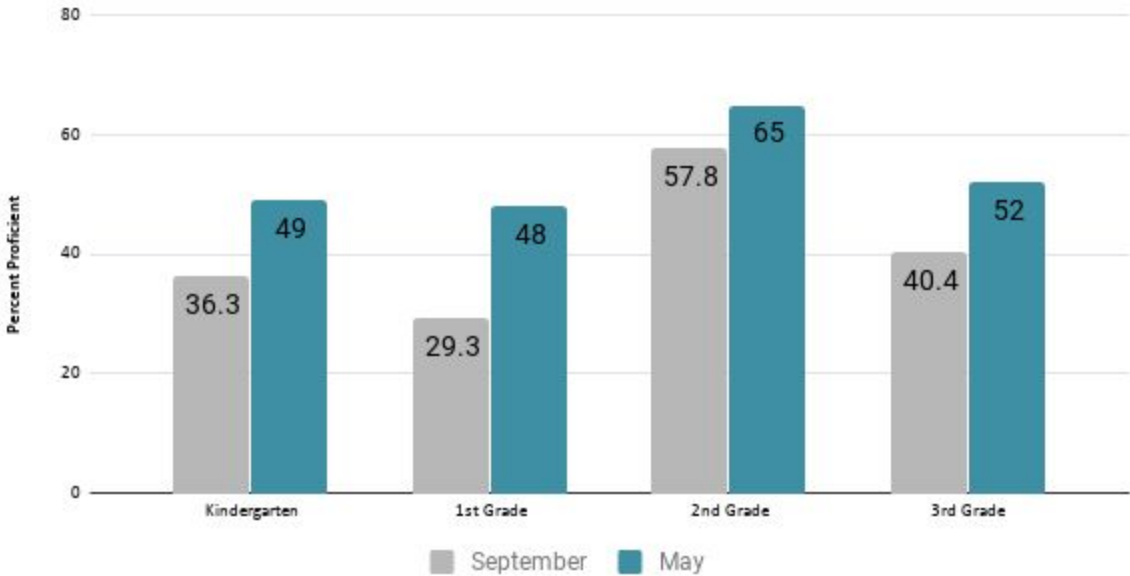

Heyburn Elementary IRI Scores 2018-2019
Percent At Grade Level