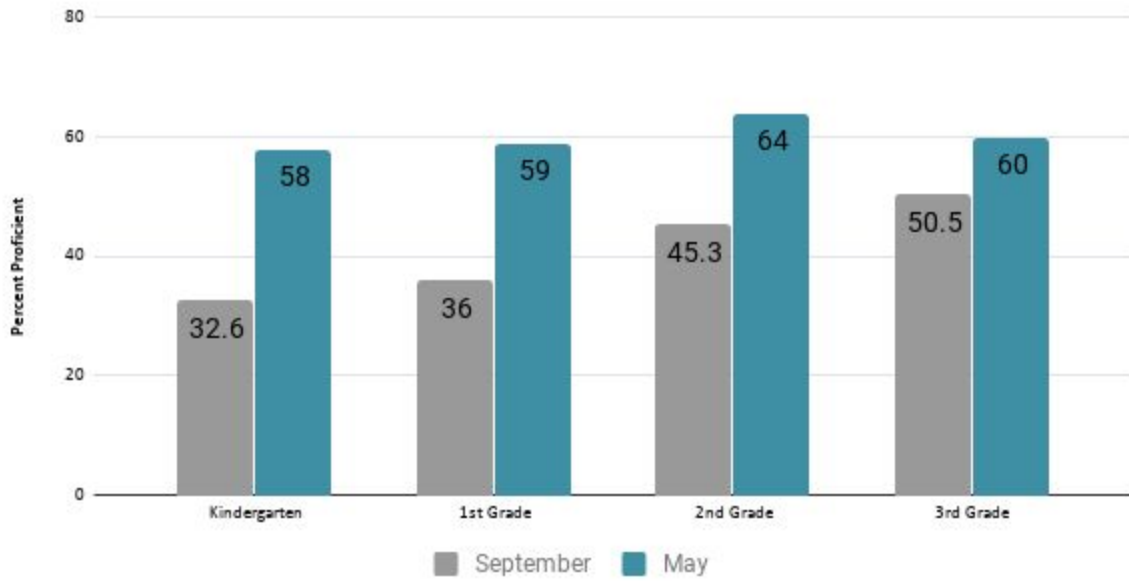

Minidoka County School District

IRI Comparison Fall to Spring 2018-2019

Minidoka County School District

Comparison May 2018-May 2019

Paul Elementary IRI Scores 2018-2019
Percent At Grade Level

Rupert Elementary IRI Scores 2018-2019
Percent At Grade Level