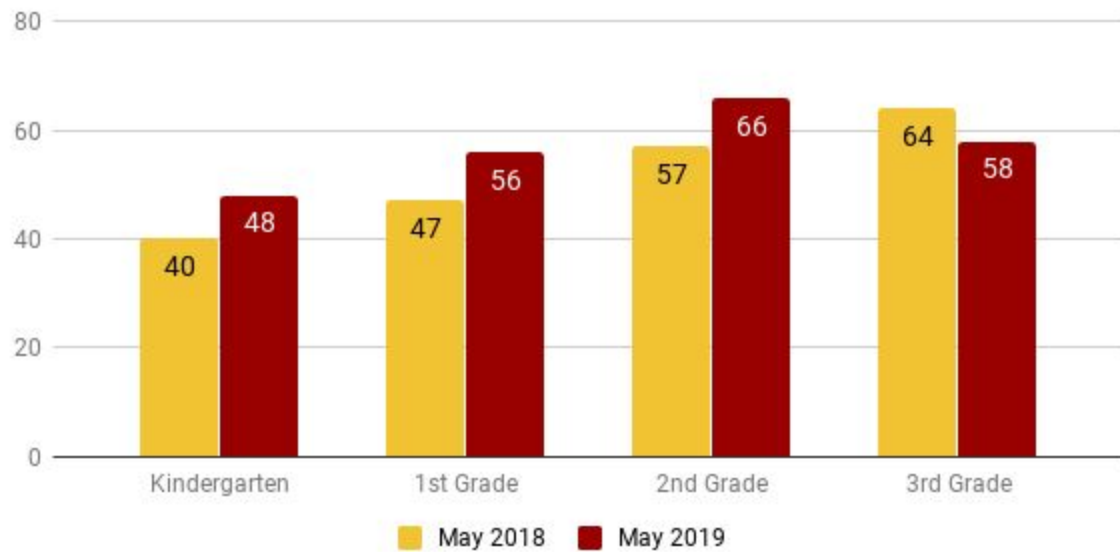

Minidoka County School District

IRI Comparison Fall to Spring 2018-2019

Minidoka County School District

Comparison May 2018-May 2019

Paul Elementary IRI Scores 2018-2019
Percent At Grade Level

Rupert Elementary IRI Scores 2018-2019
Percent At Grade Level