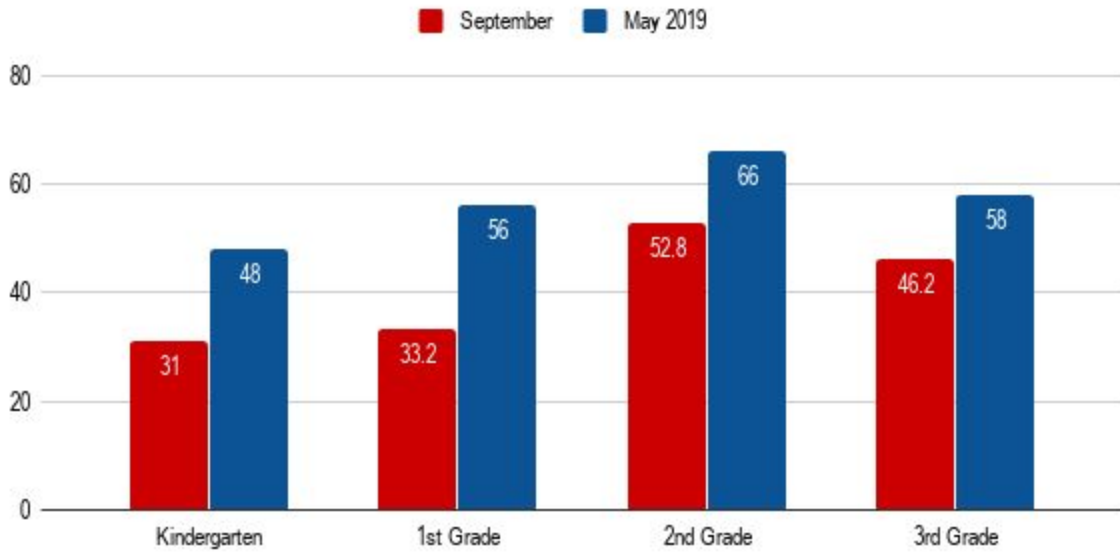

Minidoka County School District

IRI Comparison Fall to Spring 2018-2019

Minidoka County School District

Comparison May 2018-May 2019

Paul Elementary IRI Scores 2018-2019
Percent At Grade Level

Rupert Elementary IRI Scores 2018-2019
Percent At Grade Level