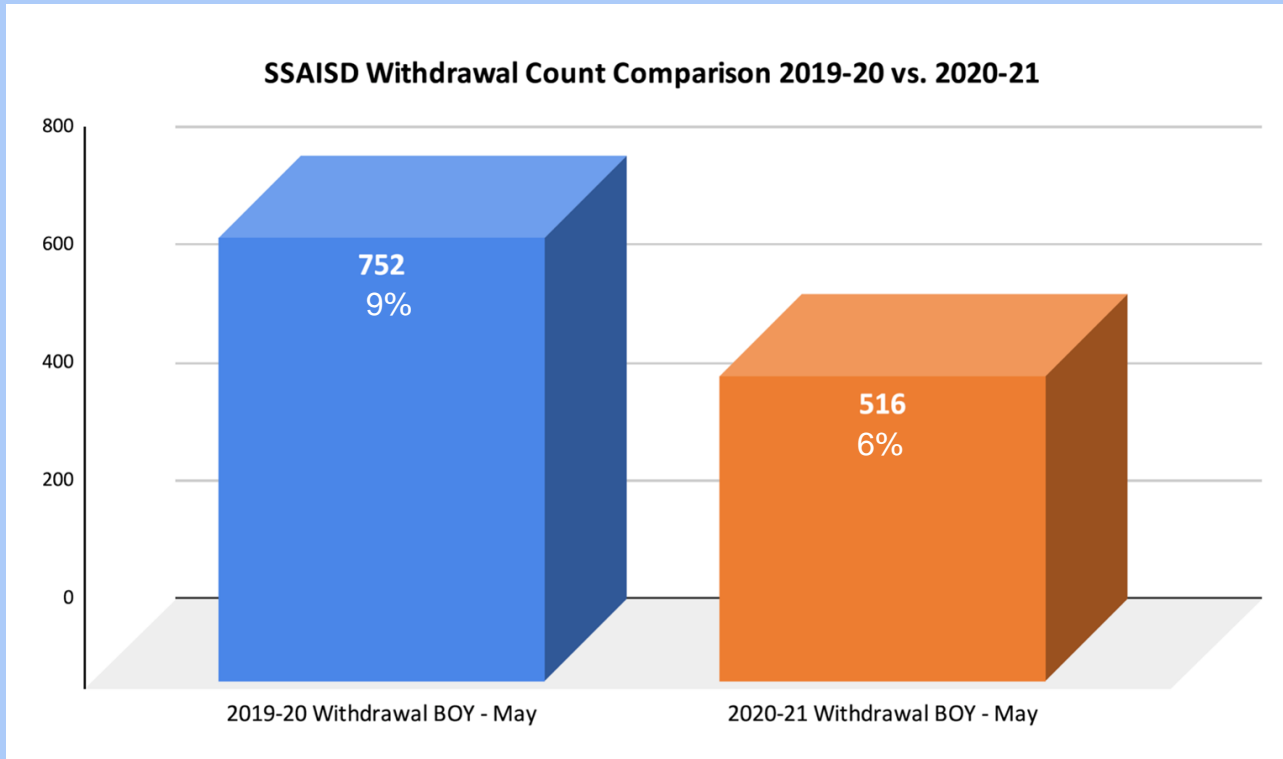

Comparison of Withdrawals- District Wide BOY to May