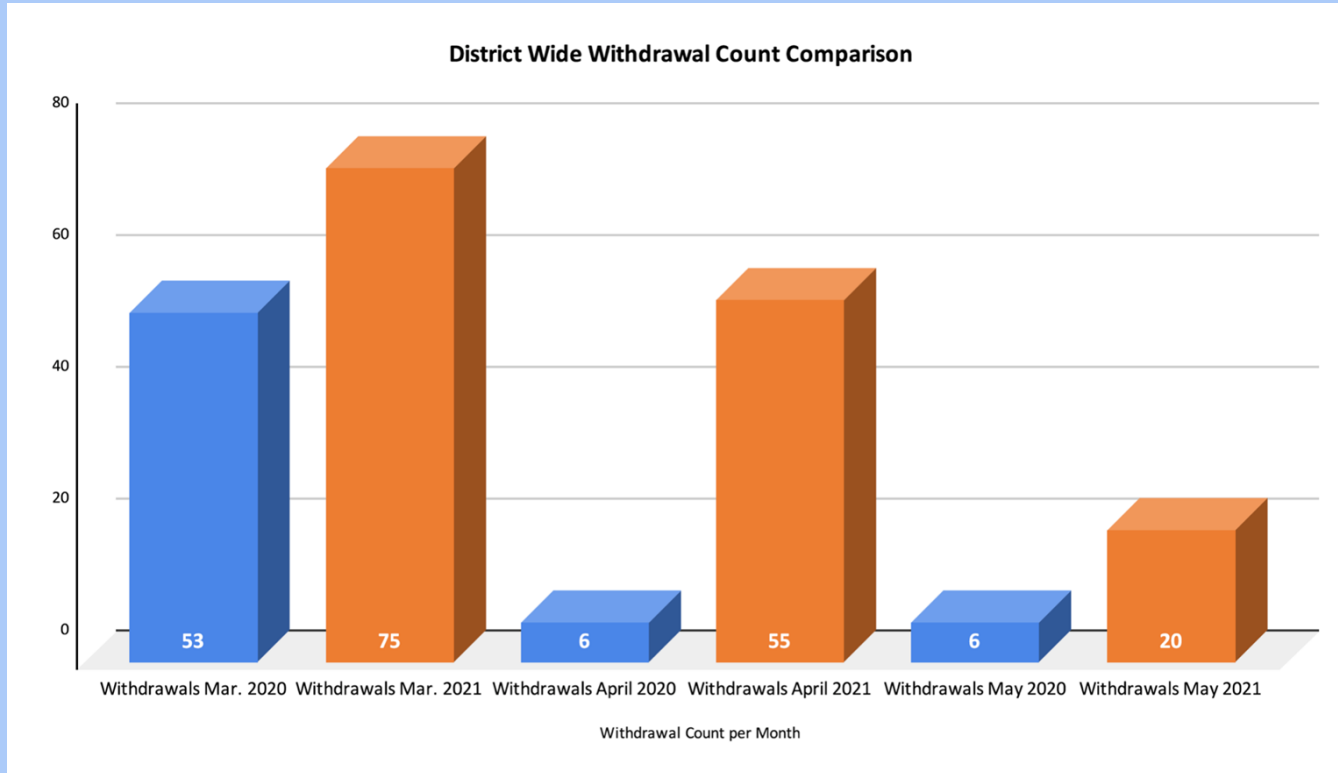

Returning Student Registration 2020-2021

At the time: May 14, 2020

- 3068 returning students had registered for the 2020-21 school year
- This was 36% of our total returning students.

Returning Student Enrollment and New Student Enrollment for 2020-21 (as of May 14)				
School	Returning Student Registrations (2020-21)	Enrollment	% registered (2020-21)	New Students (2020-21)
South San High School	702	2394	29%	37
West Campus*	52	176	30%	2
Dwight MS	196	563	35%	8
Shepard MS	207	555	37%	12
Kazen MS	61	202	30%	2
Zamora MS	181	584	31%	16
Athens	97	223	43%	27
Hutchins	150	472	32%	45
Kindred	177	346	51%	42
Palo Alto	231	515	45%	57
Price	176	443	40%	13
Madla	92	460	20%	45
Five Palms	204	482	42%	50
Armstrong	54	336	16%	23
Carrillo	162	350	46%	13
Benavidez	326	594	55%	108
Totals	3068	8576	36%	500

Comparison of Withdrawals: District Wide 2020 vs. 2021