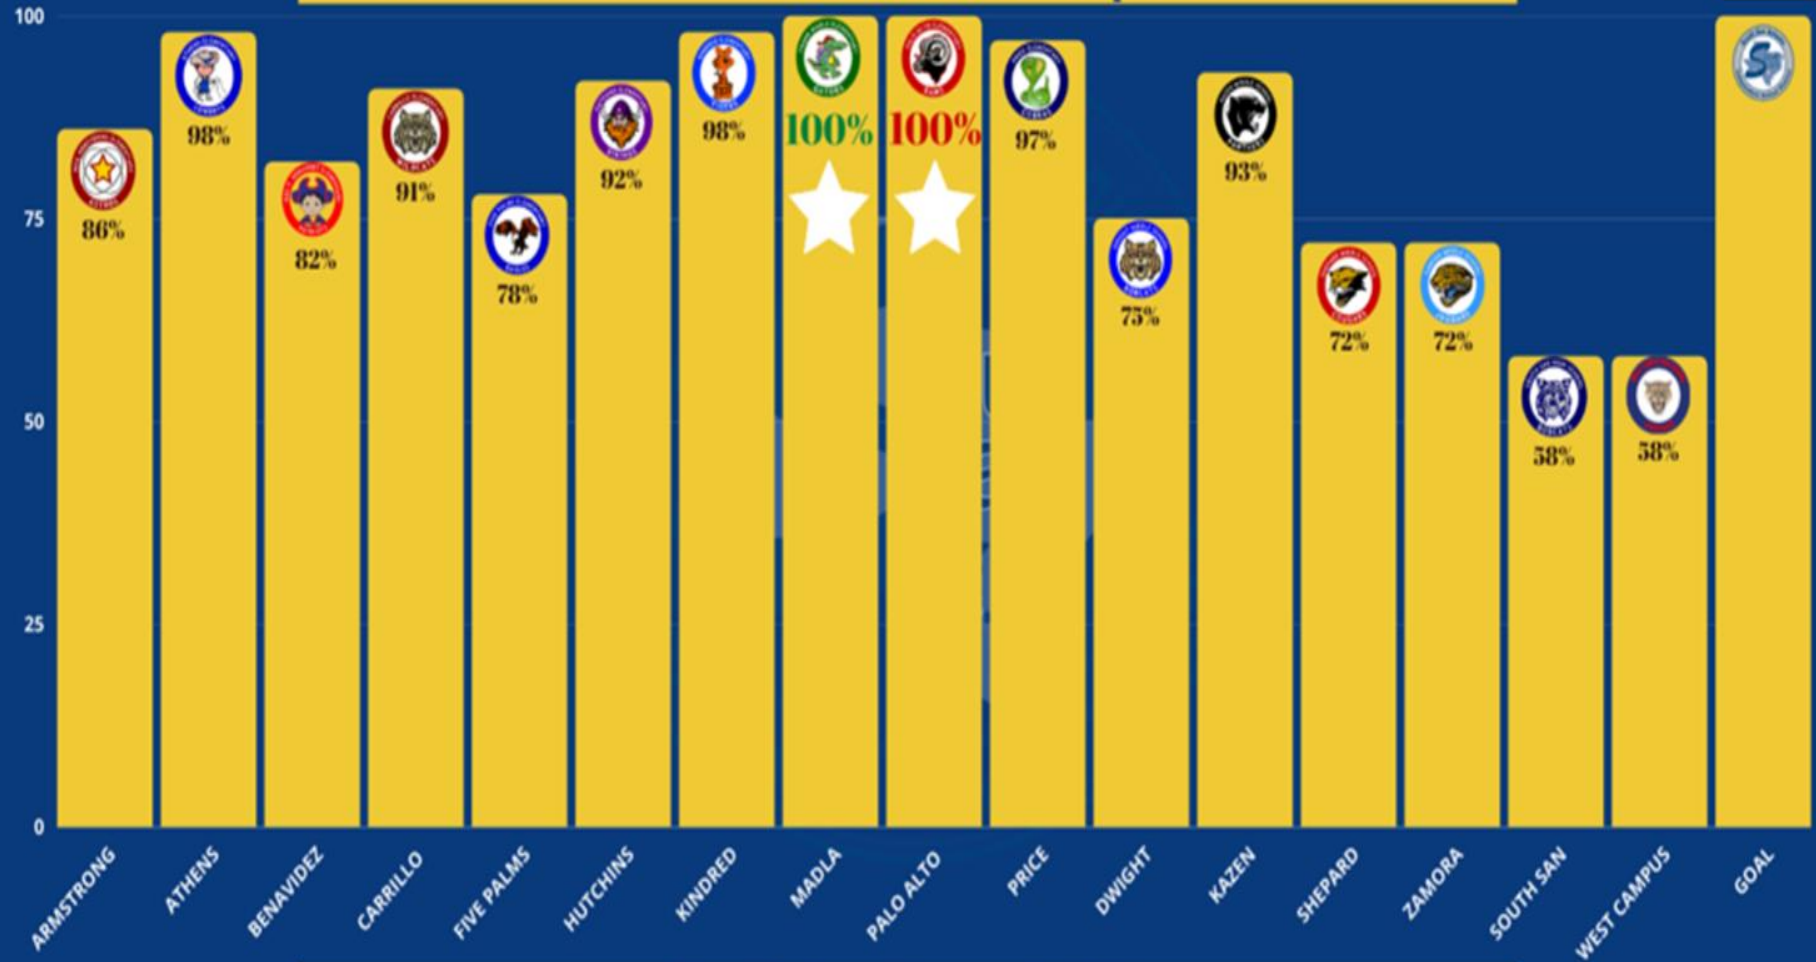

SSAID
#GrowWithUS
2021-2022

05.19.21

District Enrollment: **8324**

#GrowWithUs - Enroll now and help us reach 100%

South San Antonio ISD

Returning Student Registration 2021-22

May 19, 2021

Recent progress

- 5917 returning students have registered for the 2021-22 school year
- This is 77% of our total returning students based on this year's enrollment

School	# Returning Student Registrations (2021-22)	# of Possible Returning Students (2021-22)*	% of Returning Students Registered (21-22)	New Students Registration (Pre-K and Head Start)	New Students Registration (new to district K-12)
South San High School	1265	2182	58%	-	0
West Campus	240	413	58%	-	5
Dwight MS	403	526	77%	-	2
Shepard MS	430	594	72%	-	1
Kazen MS	240	259	93%	-	1
Zamora MS	403	555	73%	-	2
Athens	184	187	98%	3	6
Hutchins	321	342	94%	8	8
Kindred	270	275	98%	5	3
Palo Alto	413	413	100%	6	7
Price	310	318	97%	11	6
Madla	363	362	100%	7	2
Five Palms	276	352	78%	7	16
Armstrong	203	234	87%	4	12
Carrillo	237	260	91%	11	9
Benavidez	359	435	83%	15	18
Totals	5917	7707	77%	77	98

Returning Student Registration 2020-2021

At the time: May 14, 2020

- 3068 returning students had registered for the 2020-21 school year
- This was 36% of our total returning students.

Returning Student Enrollment and New Student Enrollment for 2020-21 (as of May 14)				
School	Returning Student Registrations (2020-21)	Enrollment	% registered (2020-21)	New Students (2020-21)
South San High School	702	2394	29%	37
West Campus*	52	176	30%	2
Dwight MS	196	563	35%	8
Shepard MS	207	555	37%	12
Kazen MS	61	202	30%	2
Zamora MS	181	584	31%	16
Athens	97	223	43%	27
Hutchins	150	472	32%	45
Kindred	177	346	51%	42
Palo Alto	231	515	45%	57
Price	176	443	40%	13
Madla	92	460	20%	45
Five Palms	204	482	42%	50
Armstrong	54	336	16%	23
Carrillo	162	350	46%	13
Benavidez	326	594	55%	108
Totals	3068	8576	36%	500