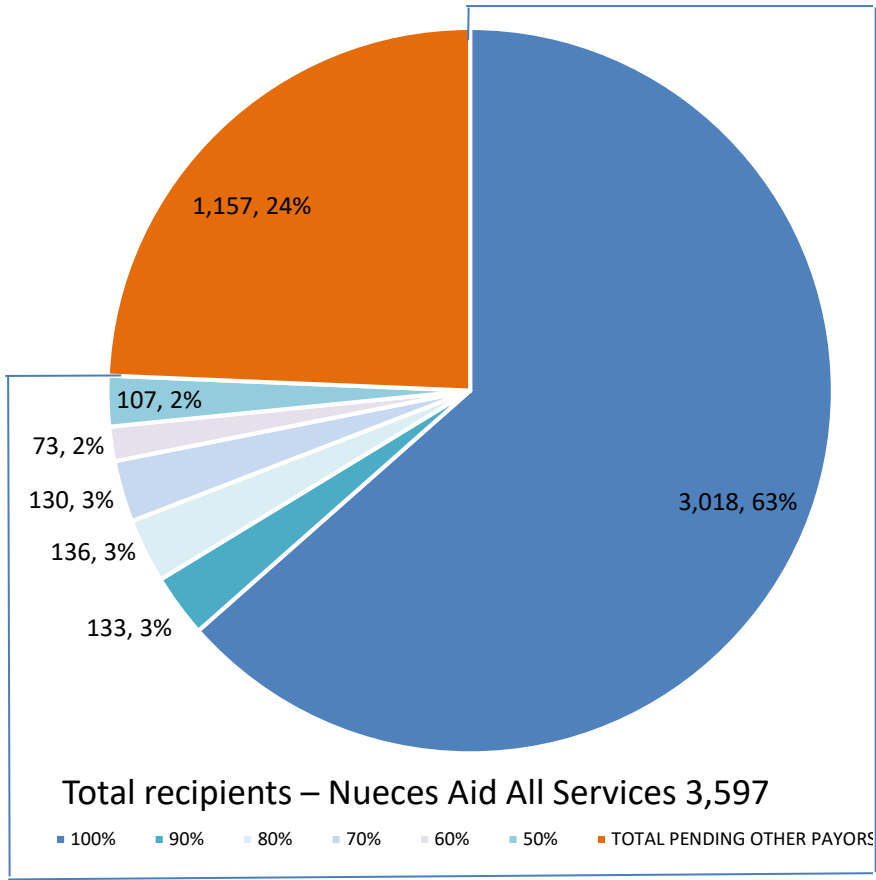

## Nueces Aid Program Enrollment

Total Enrolled  
4,754

Total Households  
4,504