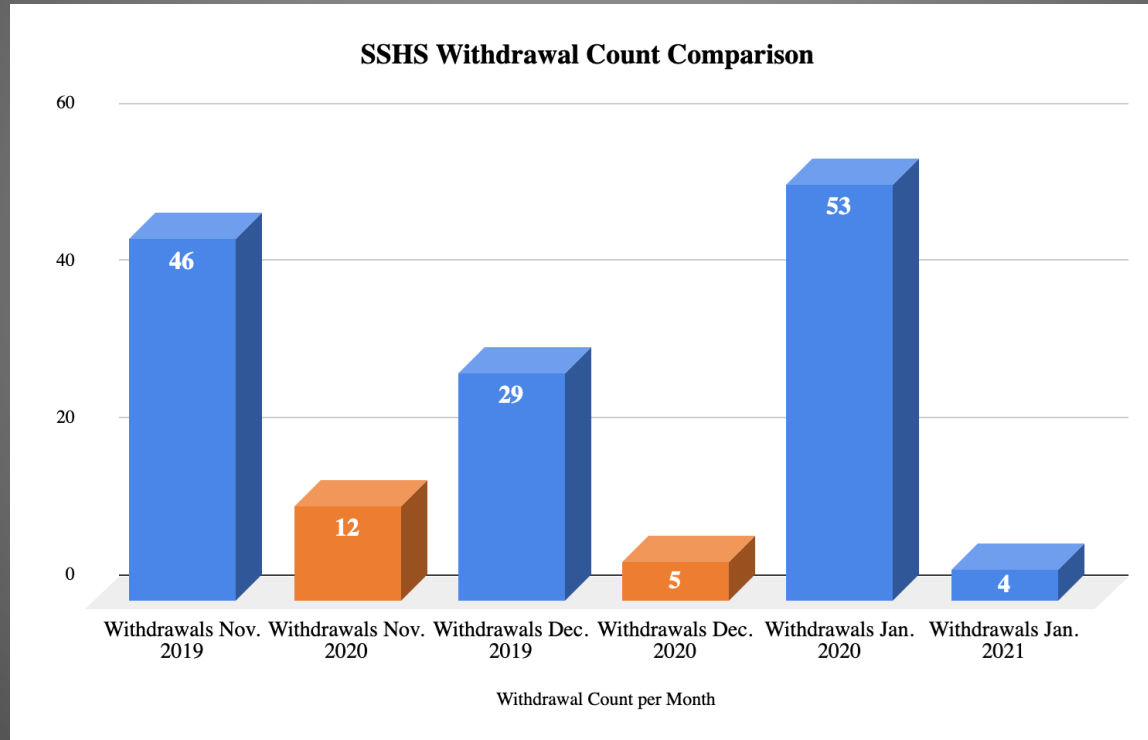

Comparison of Withdrawals- South San HS 2020 vs. 2021