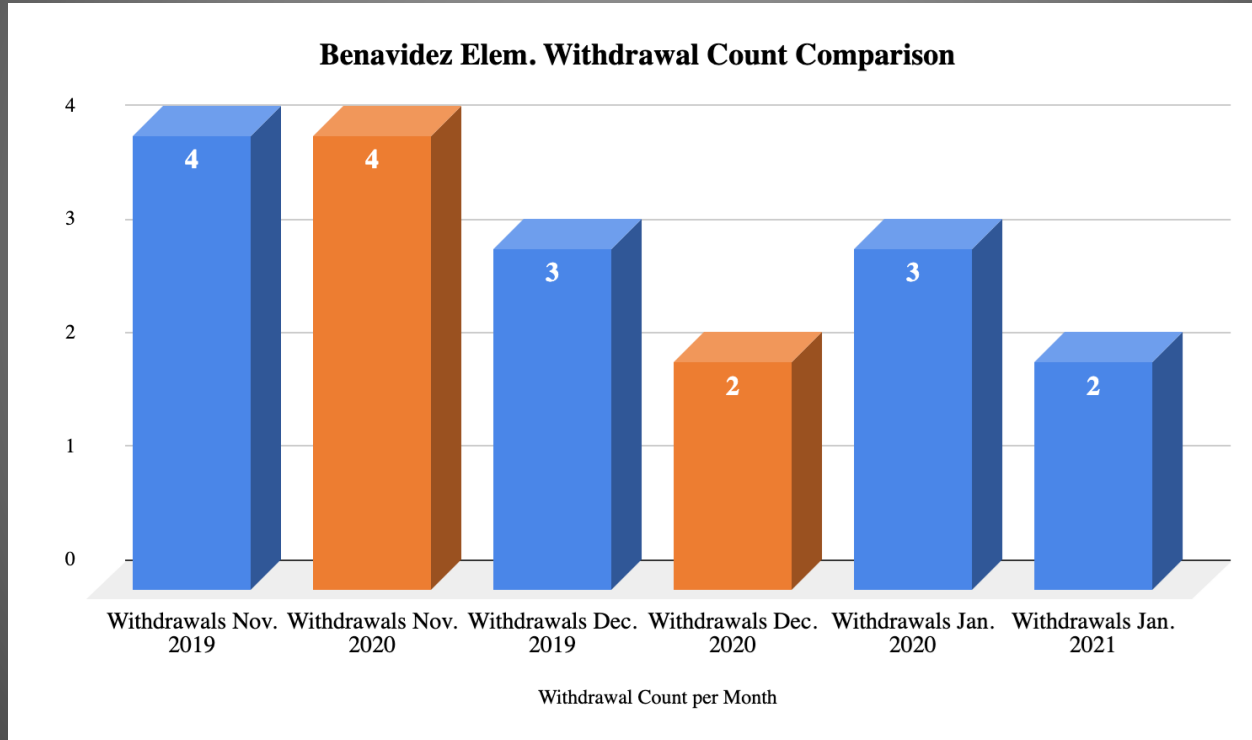

Comparison of Withdrawals- Benavidez Elem. 2020 vs. 2021