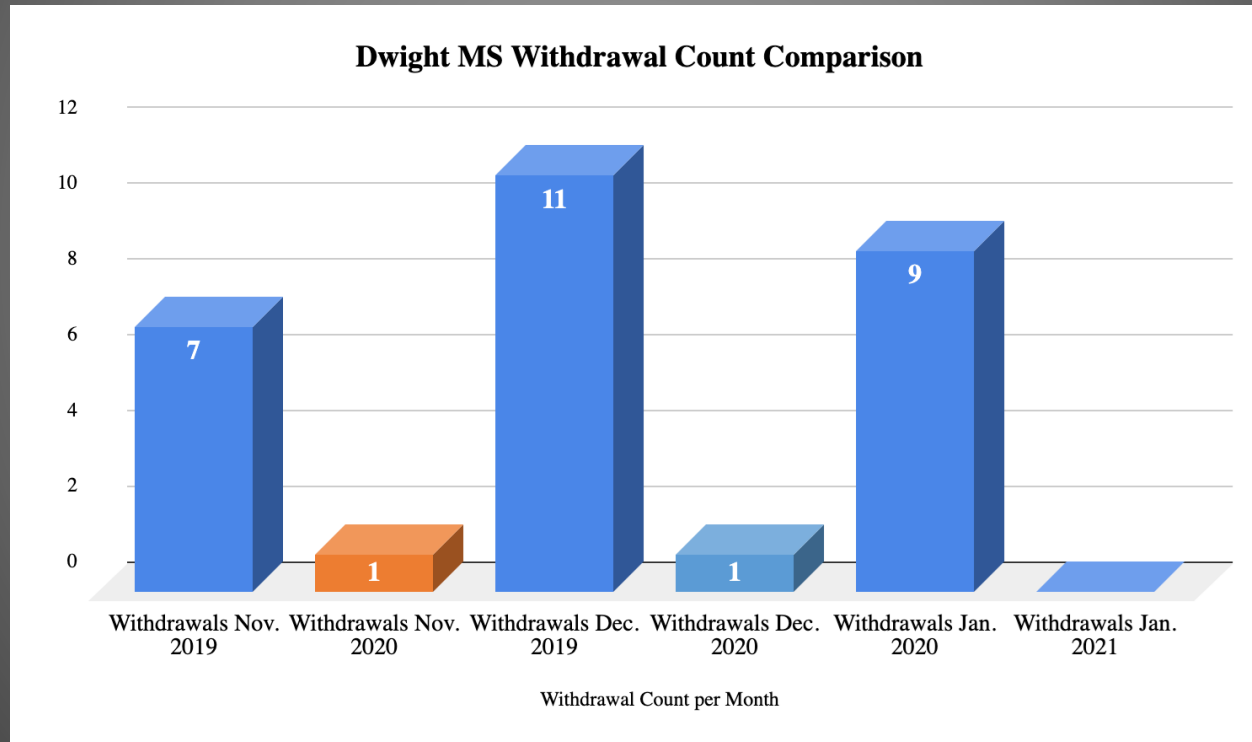

Comparison of Withdrawals- Dwight MS 2020 vs. 2021