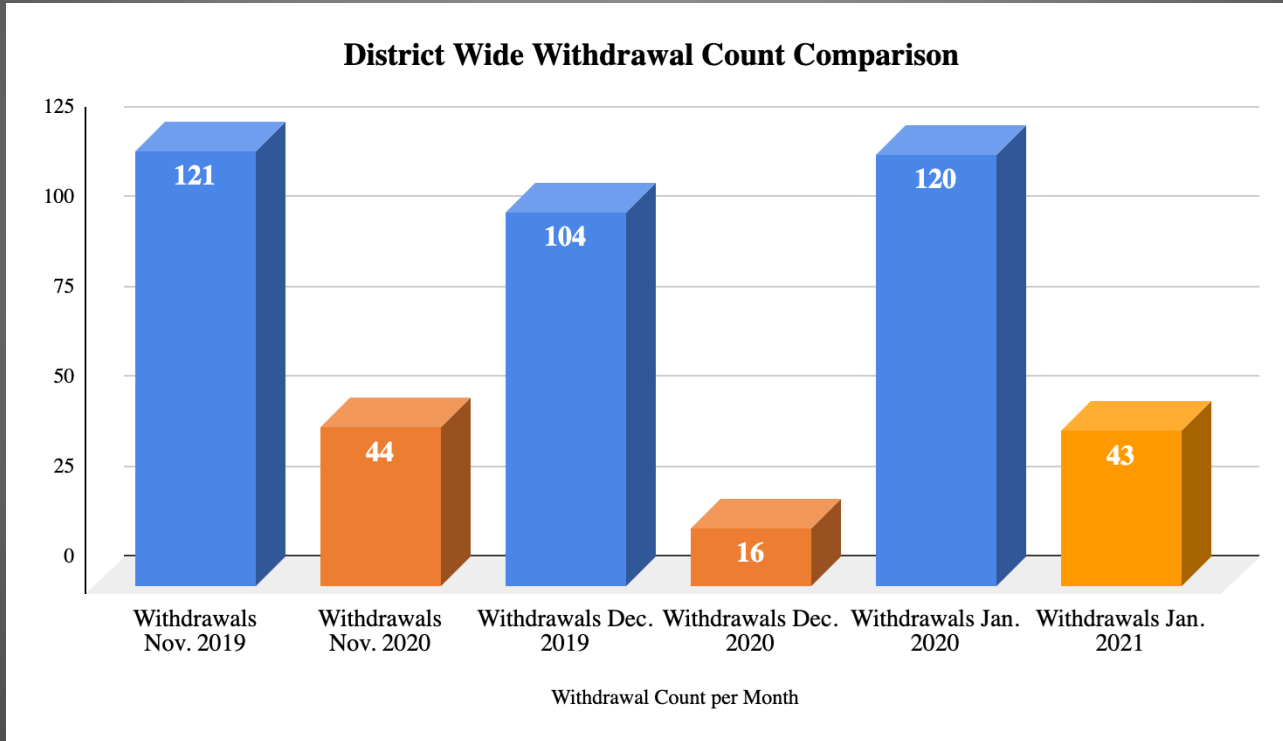

Comparison of Withdrawals- District Wide 2020 vs. 2021