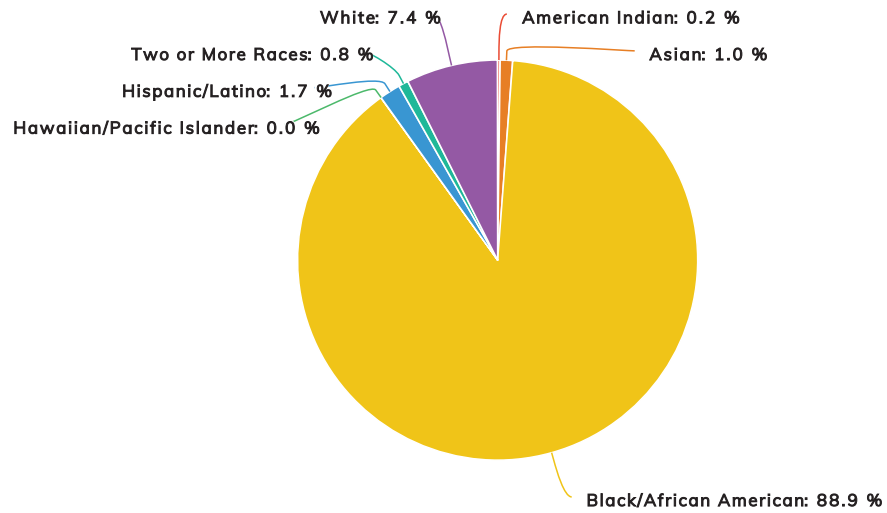

Statistics

College Going Rate	32 %
Per Pupil Expenditures	$12,655.72
Graduation Rate	87 %
Student to Teacher Ratio	16 : 1
Average Class Size	17

English Learners	2 %
Low Income	82 %
Average Years Teaching Experience	14.63
Students Eligible to Receive Special Education	14 %

Race/Ethnicity