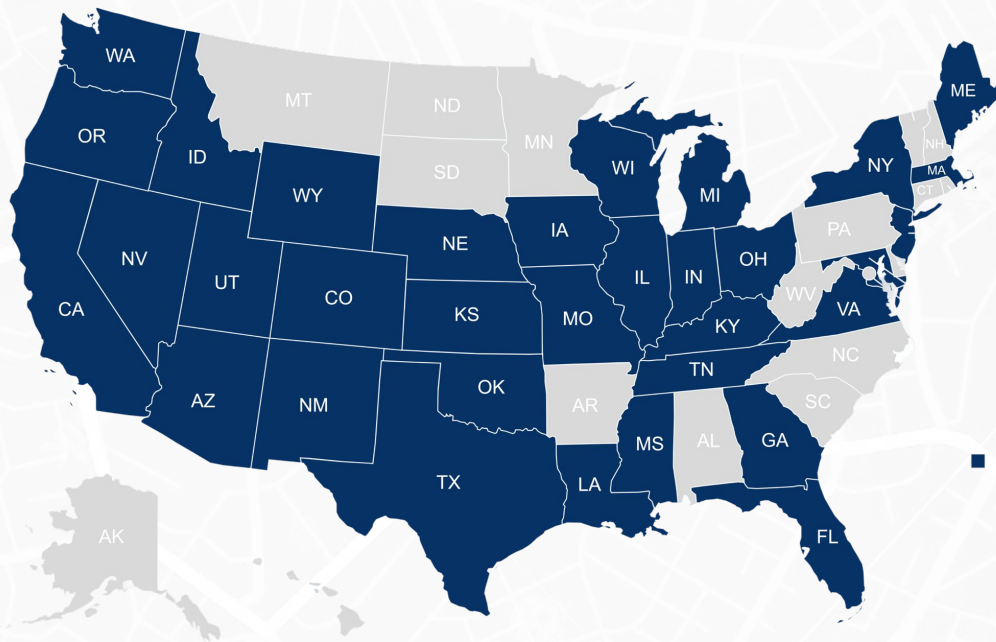

BusRight empowers transportation leaders like you in over half of the United States.

Customers across **33+** States & a **98%** Customer Retention rate

The only company dedicated **EXCLUSIVELY** to transportation teams at school districts

More tablets deployed on school buses across the country **than anyone in the world**

#1 rated Parent App