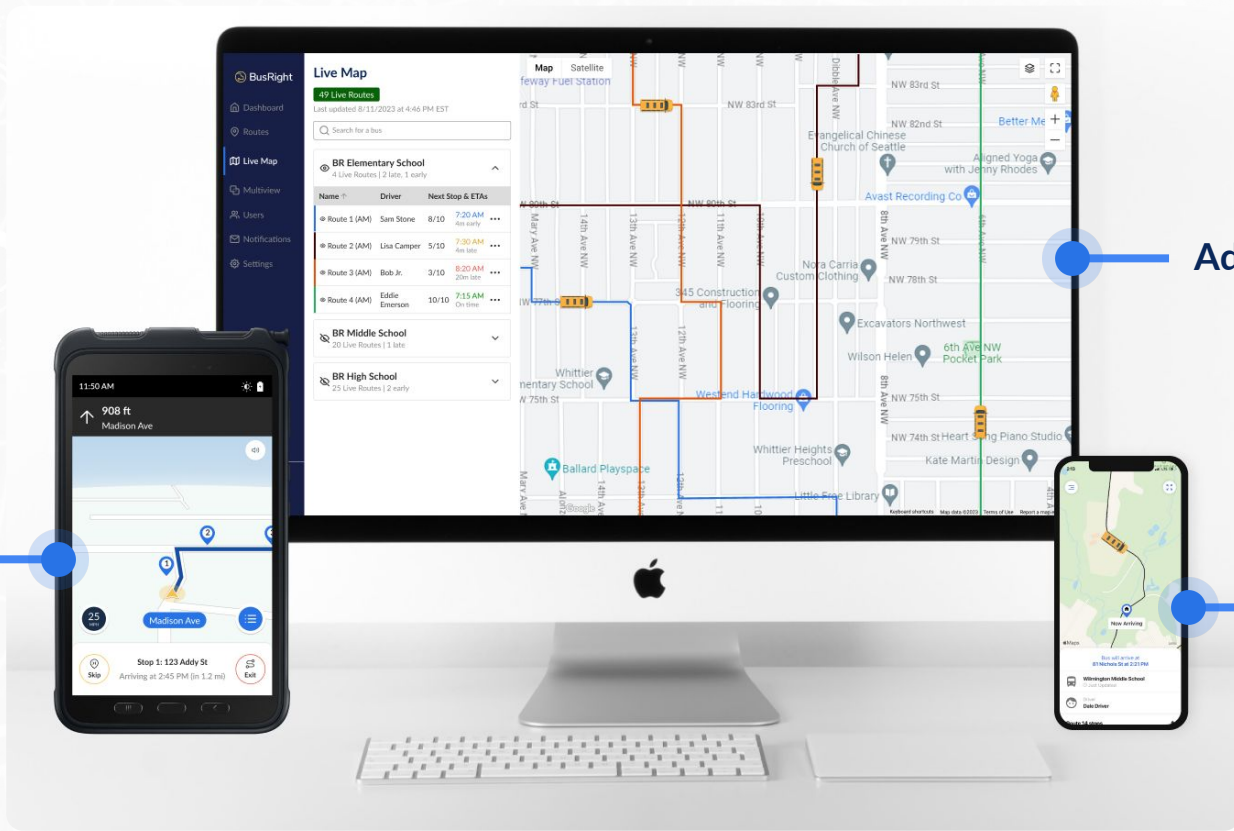

BusRight

**Safely Mobilizing Our Nation's Future
at McCall-Donnelly**

The BusRight Suite

The first [all-in-one solution](#) (click [here](#)) to safely mobilize our nation's future.

Admin Platform

Driver App

Parent App

Drivers

“A lot safer than looking down at a paper route sheet!”
– Kelly, Driver (North Reading, MA)

Review routes, take attendance, and more - at the click of a button

Safe & accurate turn by turn navigation

Administrators

“This program sets the pace...10/10, best I’ve seen in 18 years and I’ve used Transfinder and Versatrans.” – Tommy, Router (Lakewood, NJ)

Create and optimize routes with an intuitive and modern interface.

Genesee Joint SD

Wendell SD

Butte County SD

Blackfoot SD

Dietrich SD

Troy SD

Horseshoe Bend SD

Madison SD