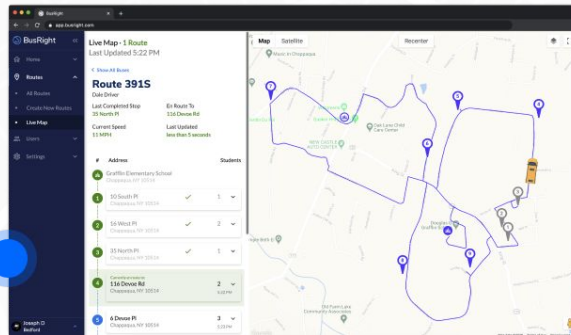

Create and optimize routes with an intuitive and modern interface.

View the live and historical location of buses with ease.