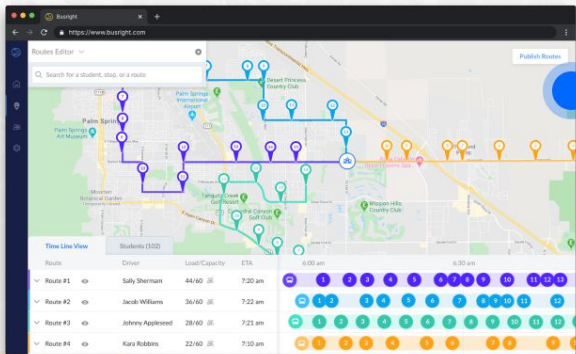

Parent App

Drivers

“A lot safer than looking down at a paper route sheet!”
– Kelly, Driver (North Reading, MA)

Review routes, take attendance, and more - at the click of a button

Safe & accurate turn by turn navigation

Administrators

“This program sets the pace...10/10, best I’ve seen in 18 years and I’ve used Transfinder and Versatrans.” – Tommy, Router (Lakewood, NJ)

Create and optimize routes with an intuitive and modern interface.

Genesee Joint SD

Wendell SD

Butte County SD

Blackfoot SD

Dietrich SD

Troy SD

Horseshoe Bend SD

Madison SD