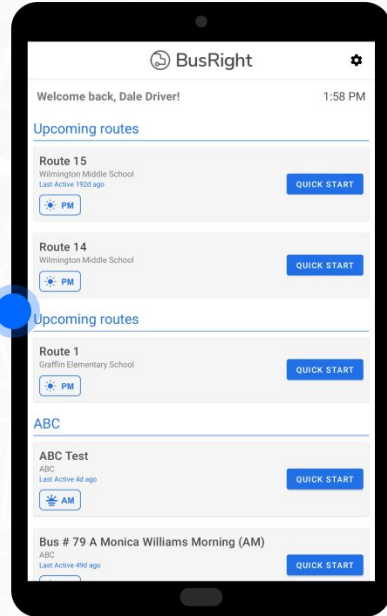

Parent App

Drivers

“A lot safer than looking down at a paper route sheet!”
– Kelly, Driver (North Reading, MA)

Review routes, take attendance, and more - at the click of a button

Safe & accurate turn by turn navigation

Administrators

“This program sets the pace...10/10, best I’ve seen in 18 years and I’ve used Transfinder and Versatrans.” – Tommy, Router (Lakewood, NJ)

Create and optimize routes with an intuitive and modern interface.