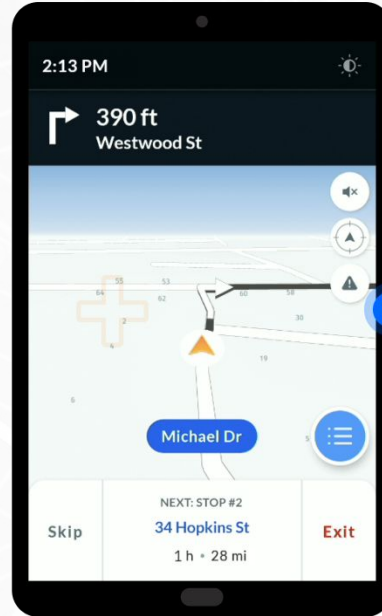

Parent App

Drivers

“A lot safer than looking down at a paper route sheet!”
– Kelly, Driver (North Reading, MA)

Review routes, take attendance, and more - at the click of a button

Safe & accurate turn by turn navigation

Genesee Joint SD

Wendell SD

Butte County SD

Blackfoot SD

Dietrich SD

Troy SD

Horseshoe Bend SD

Madison SD