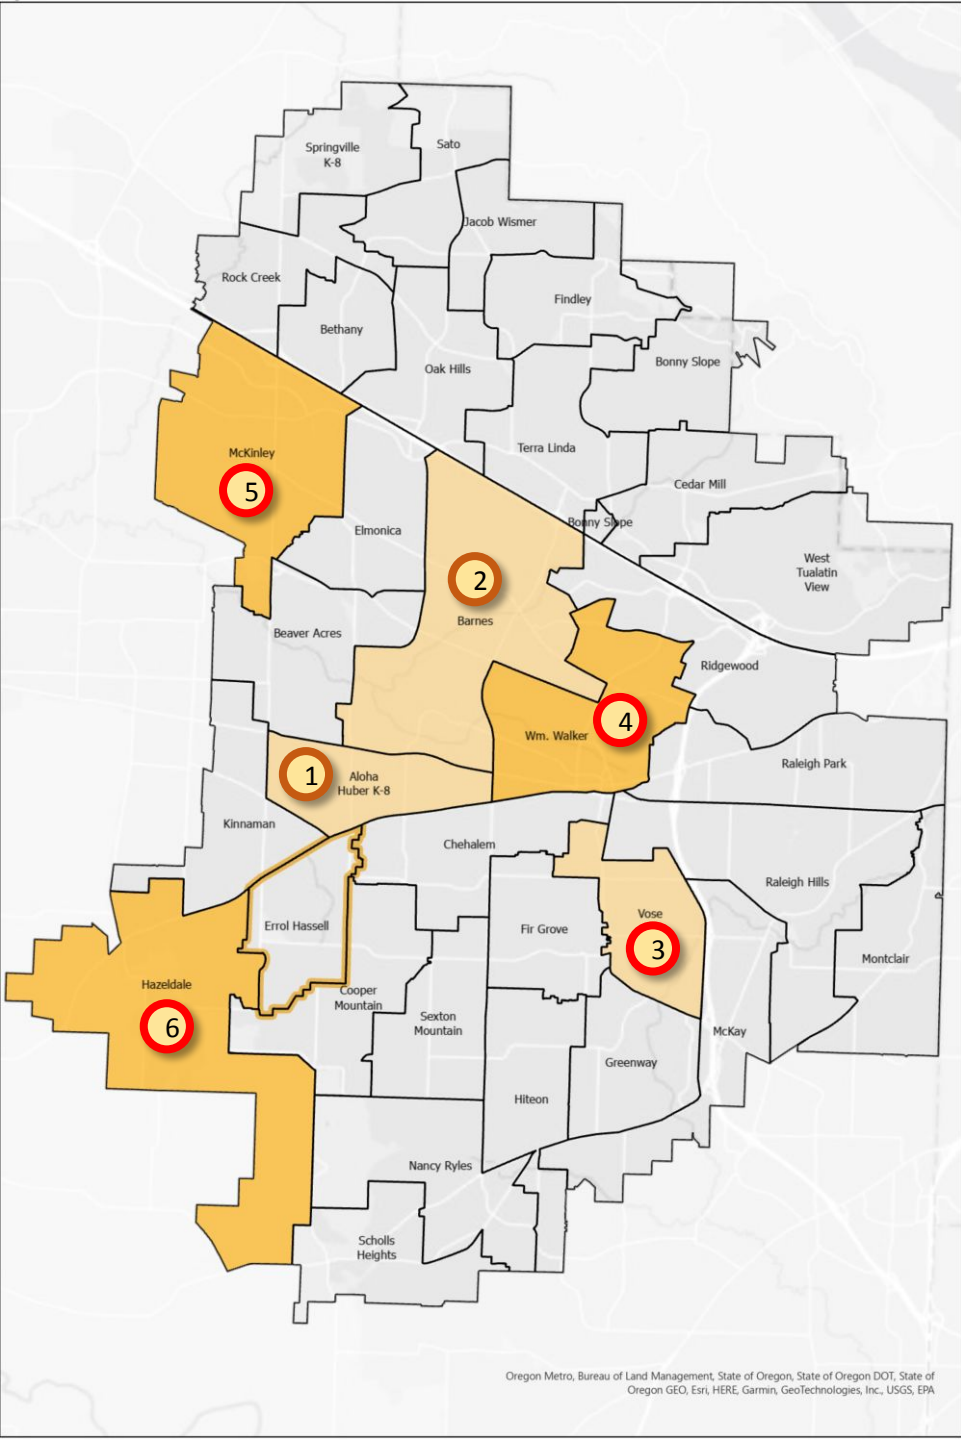

Spanish Dual Language

Existing Dual Language Programs

- 1 Aloha-Huber Park K-8
- 2 Barnes Elementary
- 3 Vose Elementary

Dual Language Expansion Schools

- 4 2023-24: William Walker Elementary (starting with kindergarten)
- 5 2024-25: Hazeldale Elementary (starting with kindergarten)
Hazeldale DL program also will serve Errol Hassell attendance area with transportation
- 6 2024-25: McKinley Pre-Kindergarten
- 2025-26: McKinley Elementary (starting with kindergarten)

- Existing DL Schools
- DL Expansion Schools
- Hazeldale DL Eligible Attendance Area (Errol Hassell)

Oregon Metro, Bureau of Land Management, State of Oregon, State of Oregon DOT, State of Oregon GEO, Esri, HERE, Garmin, GeoTechnologies, Inc., USGS, EPA

Chinese Dual Language

1 2024-25: Jacob Wismer (Kindergarten)

Mandarin dual language program starting at kindergarten with two dual language classrooms and two English classrooms.

Priority will be given to students who reside in the Jacob Wismer attendance area.

Students also may apply for the Chinese dual language program at Jacob Wismer from the following elementary attendance areas (bus transportation will be provided):

- Bethany
- Bonny Slope
- Cedar Mill
- Findley
- Oak Hills
- Rock Creek
- Sato
- Springville
- Terra Linda