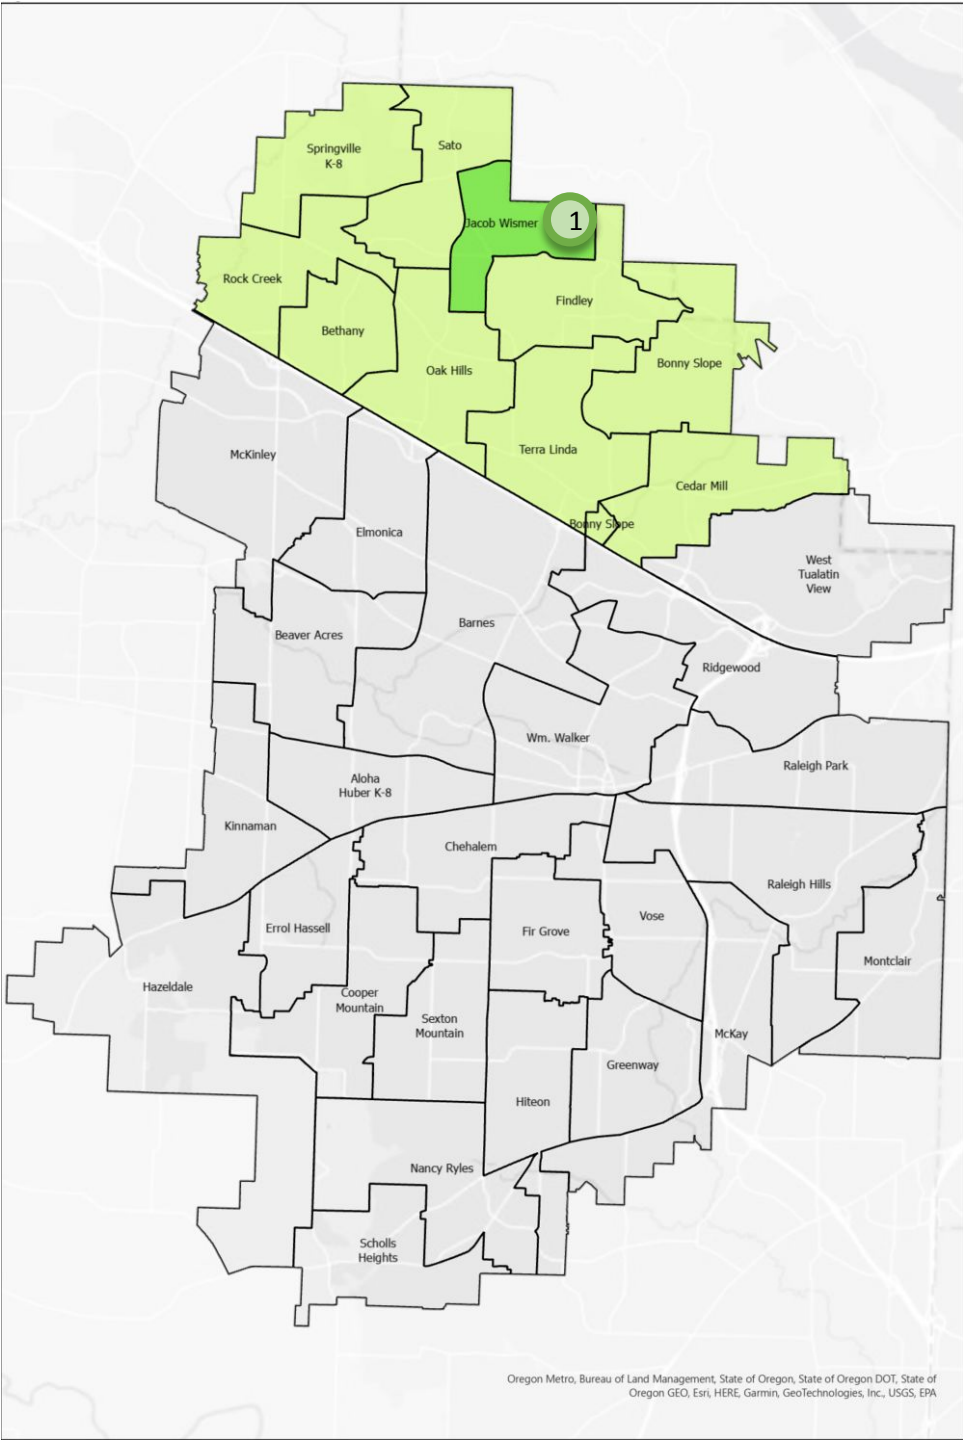

Chinese Dual Language

1 2024-25: Jacob Wismer (Kindergarten)

Mandarin dual language program starting at kindergarten with two dual language classrooms and two English classrooms.

Priority will be given to students who reside in the Jacob Wismer attendance area.

Students also may apply for the Chinese dual language program at Jacob Wismer from the following elementary attendance areas (bus transportation will be provided):

- Bethany
- Bonny Slope
- Cedar Mill
- Findley
- Oak Hills
- Rock Creek
- Sato
- Springville
- Terra Linda