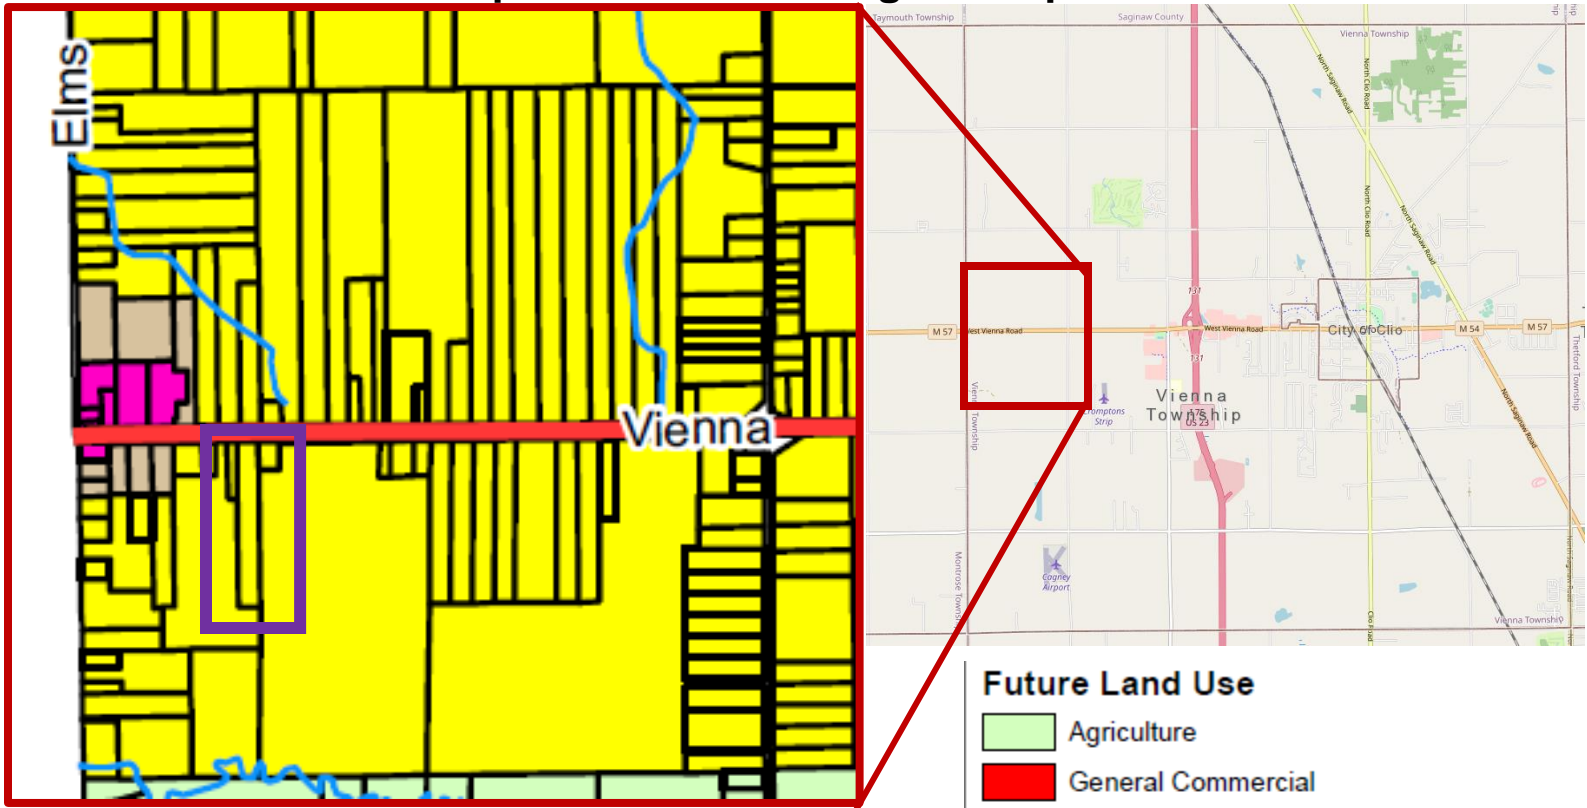

Vienna Charter Township – Great Lakes Region Disposal – 6401 W. Vienna Rd

— = Approximate Subject Parcel Location

Future Land Use

- Agriculture
- General Commercial
- Industrial
- Highway Commercial
- Medium Density Residential
- Mobile Home Park
- Multiple Family Residential
- Office/Research
- Public/Quasi-Public
- Shopping Center Commercial
- Single Family Residential
- Transition

Genesee County GIS