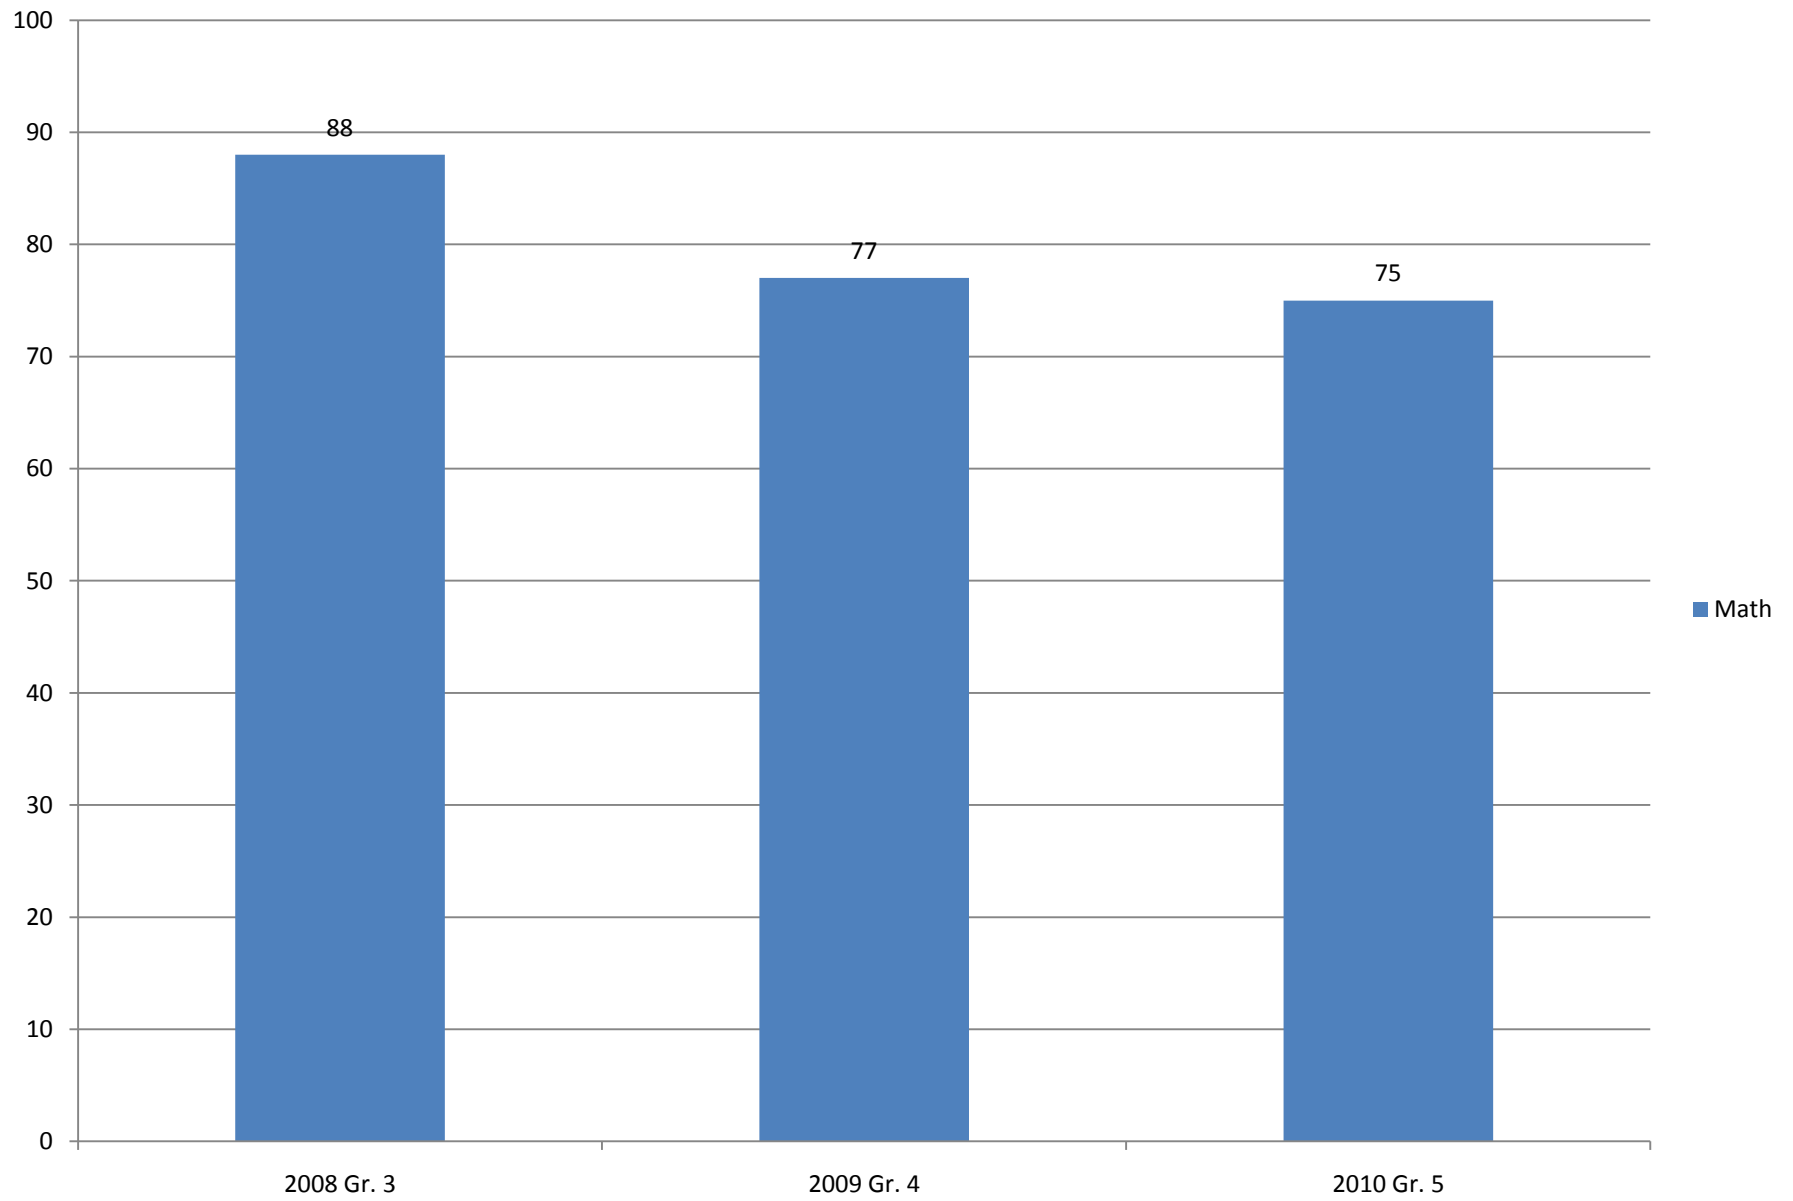

# Ridge Farm Grade 5 Math Cohort Group Grade3-2008 to Grade 5-2010

	2008 Gr. 3	2009 Gr. 4	2010 Gr. 5
Math	88	77	75