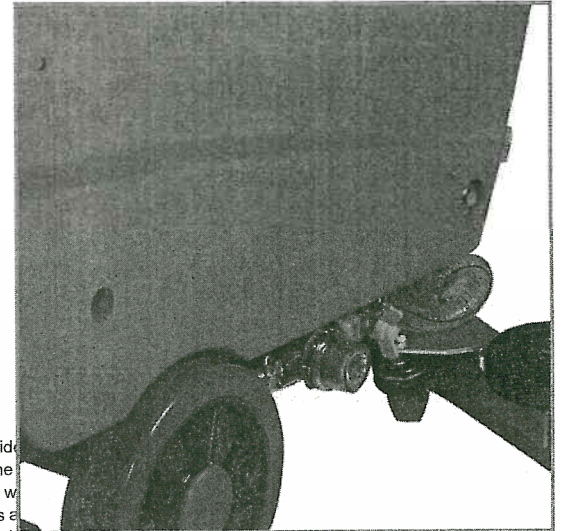

GLOBAL INDUSTRIAL™ AUTOMATIC ELECTRIC FLOOR SCRUBBER
Global Automatic Floor Scrubber Machine Offers Durable Construction And Is Easy To Use.

Rotationally molded polyethylene tanks are corrosion and impact resistant. 20" cleaning pad provides a wide Pad Assist feature helps pull the machine forward by the friction of the scrub deck pad against the floor, the enable spinning pad to contact the floor. The Floor scrubber is powered by a 1.6HP motor that offers 113" w per hour. The scrubber features a 12 gallon solution tank and a 15 gallon recovery tank. The scrubber has a for removing cleaning solution. Floor cleaning machine includes 82'L safety yellow power cord with GFCI plug. Set of squeegee blades and pad driver are included. Scrub brush and floor pads sold separately. 120V. ETL and cETL listed.

Product Specifications

LENGTH INCHES	46
WIDTH INCHES	22
HEIGHT INCHES	38
COLOR FINISH	Blue
ASSEMBLY	Assembled
BRAND	Global Industrial™
BRUSH MOTOR RPM	180
CLEAN CAP. SQ.FT./HR.	18800
CLEANING WIDTH	20"
CONSTRUCTION	Plastic
DESCRIPTION	Electric Automatic Scrubber
HORSEPOWER	1.02
MODEL	261990
MOTOR AMPS	9.2
PAD PRESSURE LBS	84
POWER CORD LENGTH	82'
RECOVERY TANK CAPACITY	15 Gal.
SOLUTION TANK CAPACITY	12 Gal.