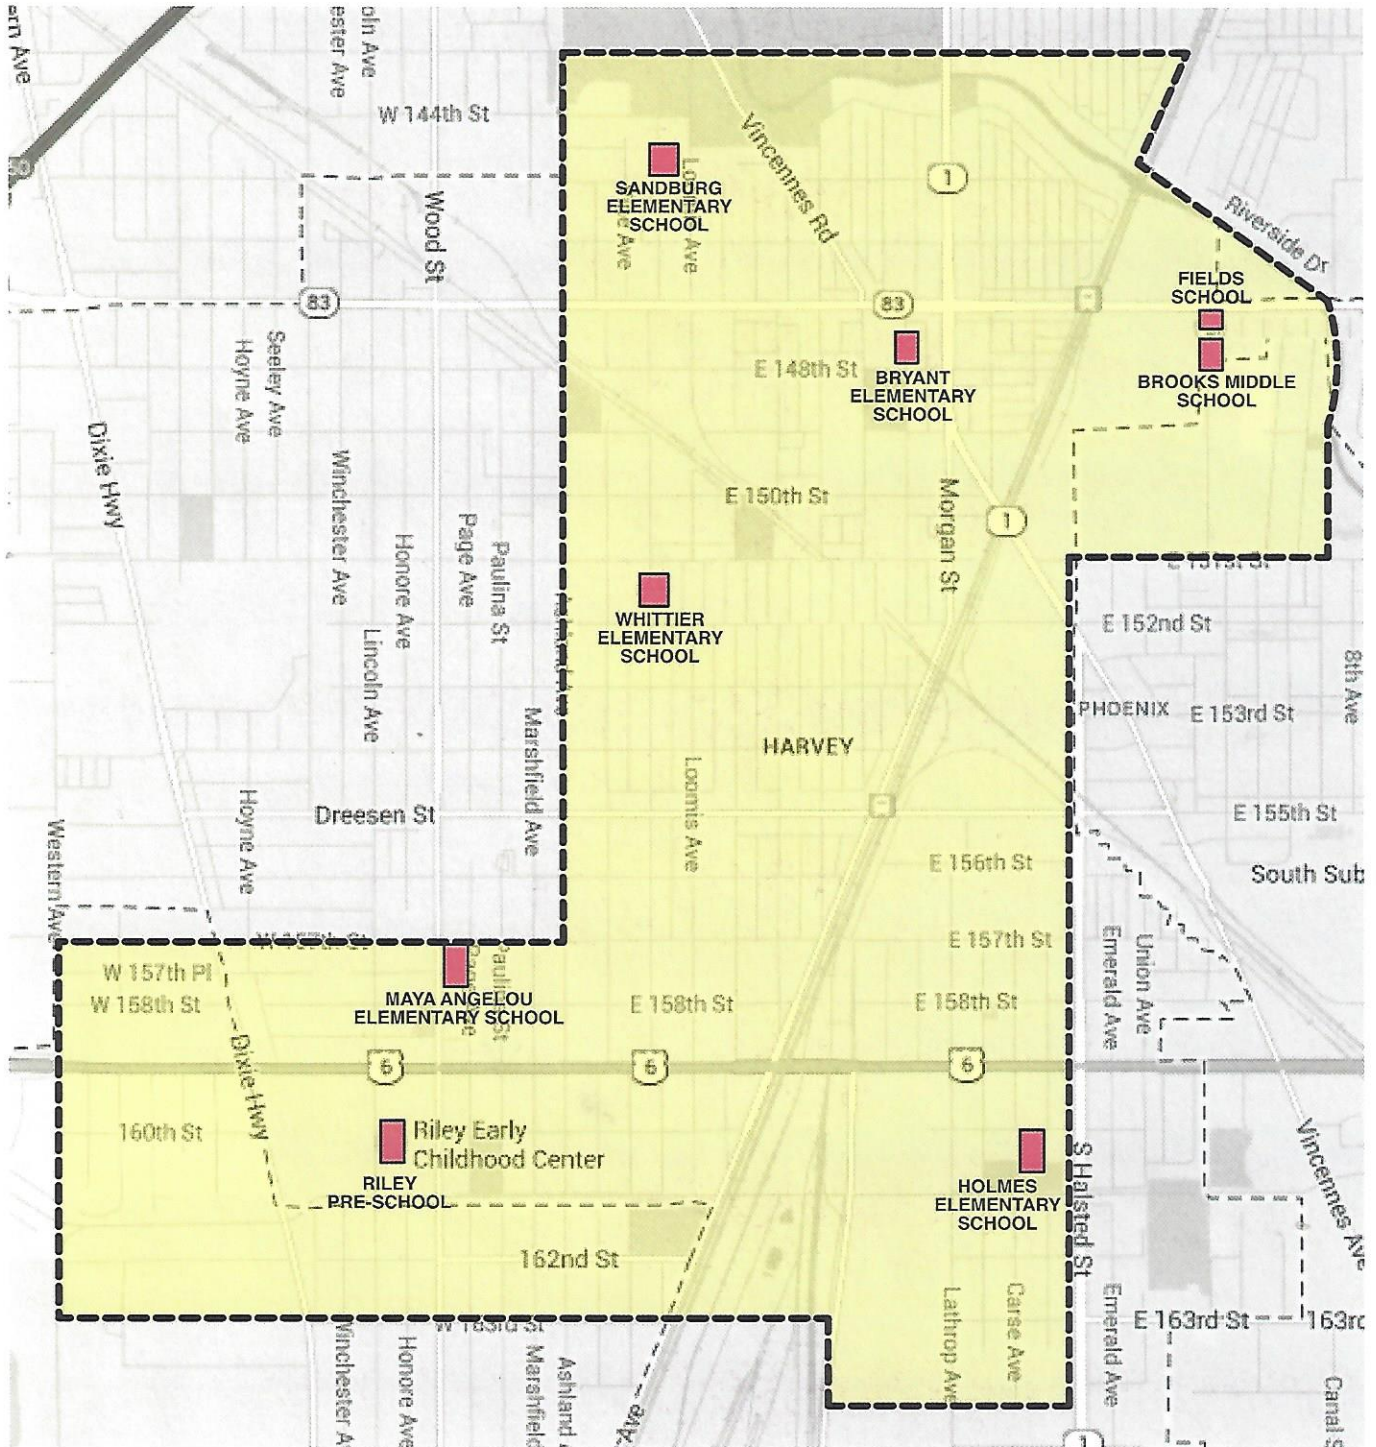

**DISTRICT MAP**

**EXIST**

Existing District Map

**2019 Harvey Master Plan  
Harvey School District 152**

16001 S Lincoln Ave, Harvey, IL 60426  
Thursday, January 31, 2019