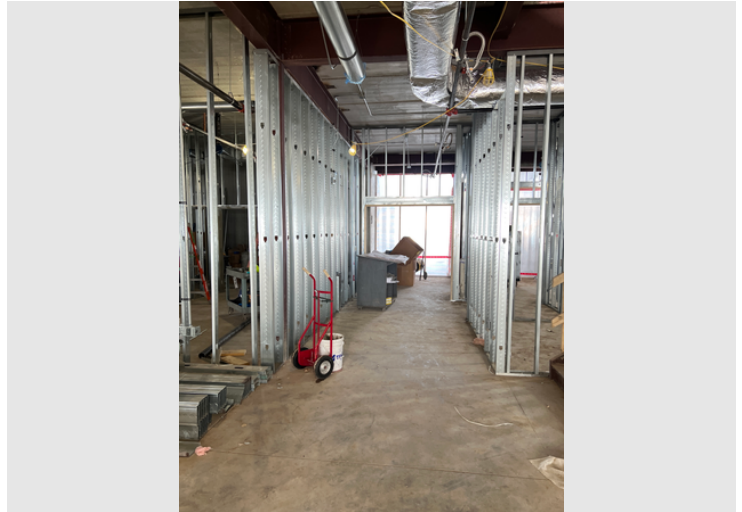

Description

DSC - 1st Floor Framing Installation

Taken Date

11/18/2022 at 02:07 pm

Uploaded By

Nathan Norton

Upload Date

11/18/2022 at 02:08 pm