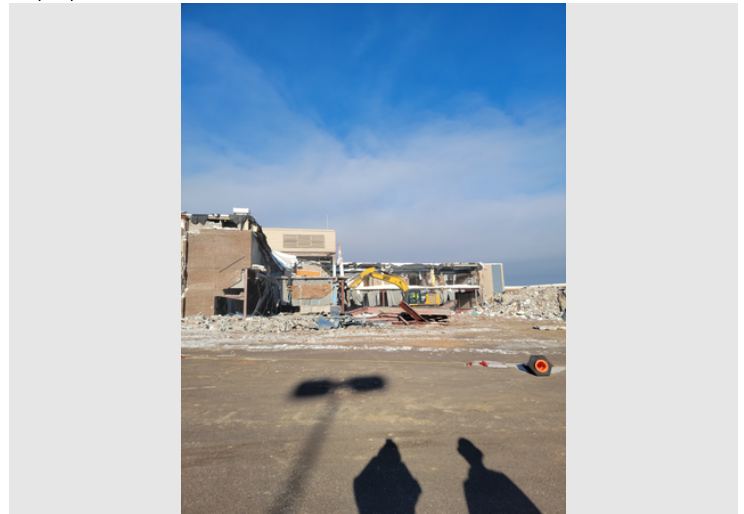

Uploaded By

Jason Johnson

Upload Date

11/28/2022 at 09:05 am

File Name

DCFD946-93F7-4B3B-923C-F26...

Description

Central HS Demolition - East Side