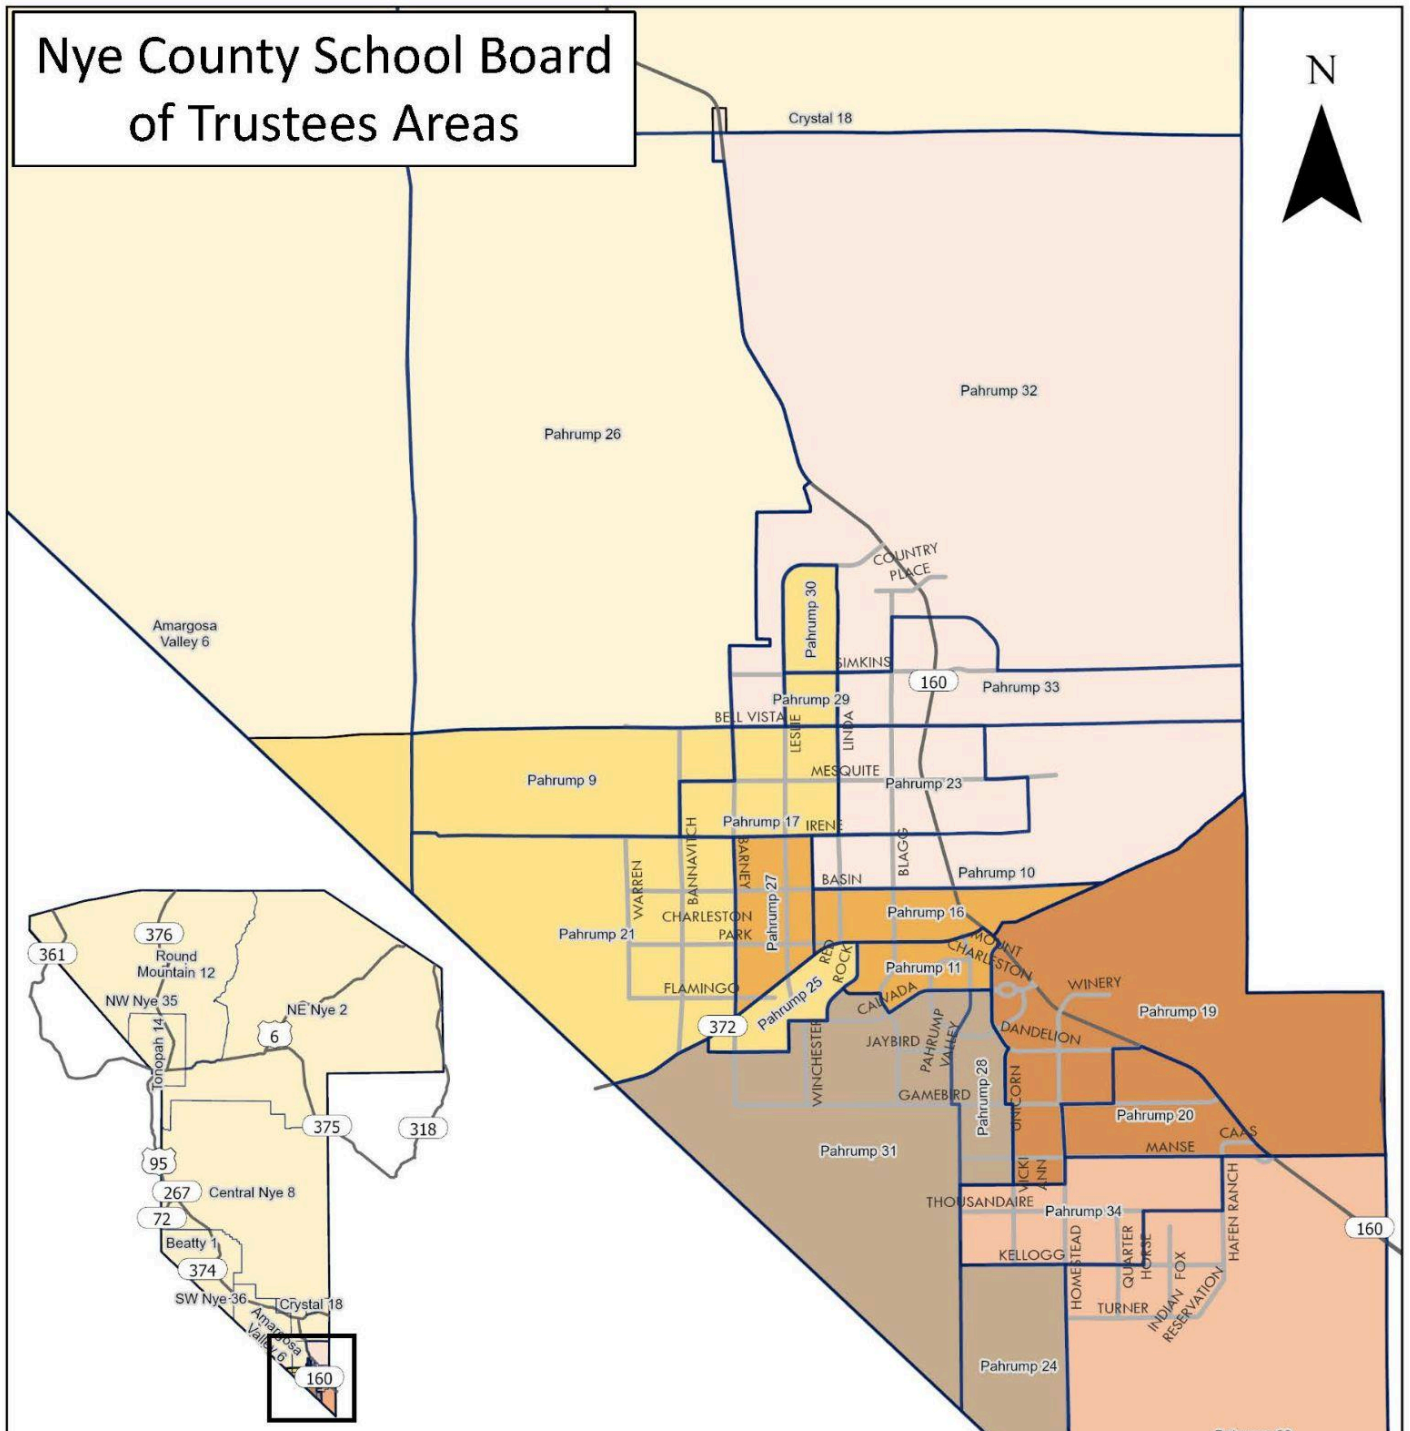

Nye County School District - Board Policy

Policy 0420

ORGANIZATION OF THE BOARD OF TRUSTEES

Nye County School Board of Trustees Areas

Trustee Area 1		Trustee Area 4	
Beatty # 1	Tonopah # 14	Pahrump # 9	Pahrump # 25
NE Nye # 2	Crystal # 18	Pahrump # 17	Pahrump # 29
Amargosa Valley # 6	Pahrump # 26	Pahrump # 21	Pahrump # 30
Central Nye # 8	NW Nye # 35	Trustee Area 5	
Round Mountain # 12	SW Nye # 36	Pahrump # 19	Pahrump # 20
Trustee Area 2		Trustee Area 6	
Pahrump # 10	Pahrump # 32	Pahrump # 24	Pahrump # 31
Pahrump # 23	Pahrump # 33	Pahrump # 28	
Trustee Area 3		Trustee Area 7	
Pahrump # 11	Pahrump # 27	Pahrump # 22	Pahrump # 34

- Major Roads
- Highways
- Trustee Area 1
- Trustee Area 2
- Trustee Area 3
- Trustee Area 4
- Trustee Area 5
- Trustee Area 6
- Trustee Area 7
- Municipal Districts

Created by:
Nye County GIS
80 N. Floyd Dr.
Pahrump, NV, 89060
Phone: (775)-751-6295
Date: 11-9-23

This map is for illustrative purposes only and does not represent a survey. No liability is assumed by Nye County