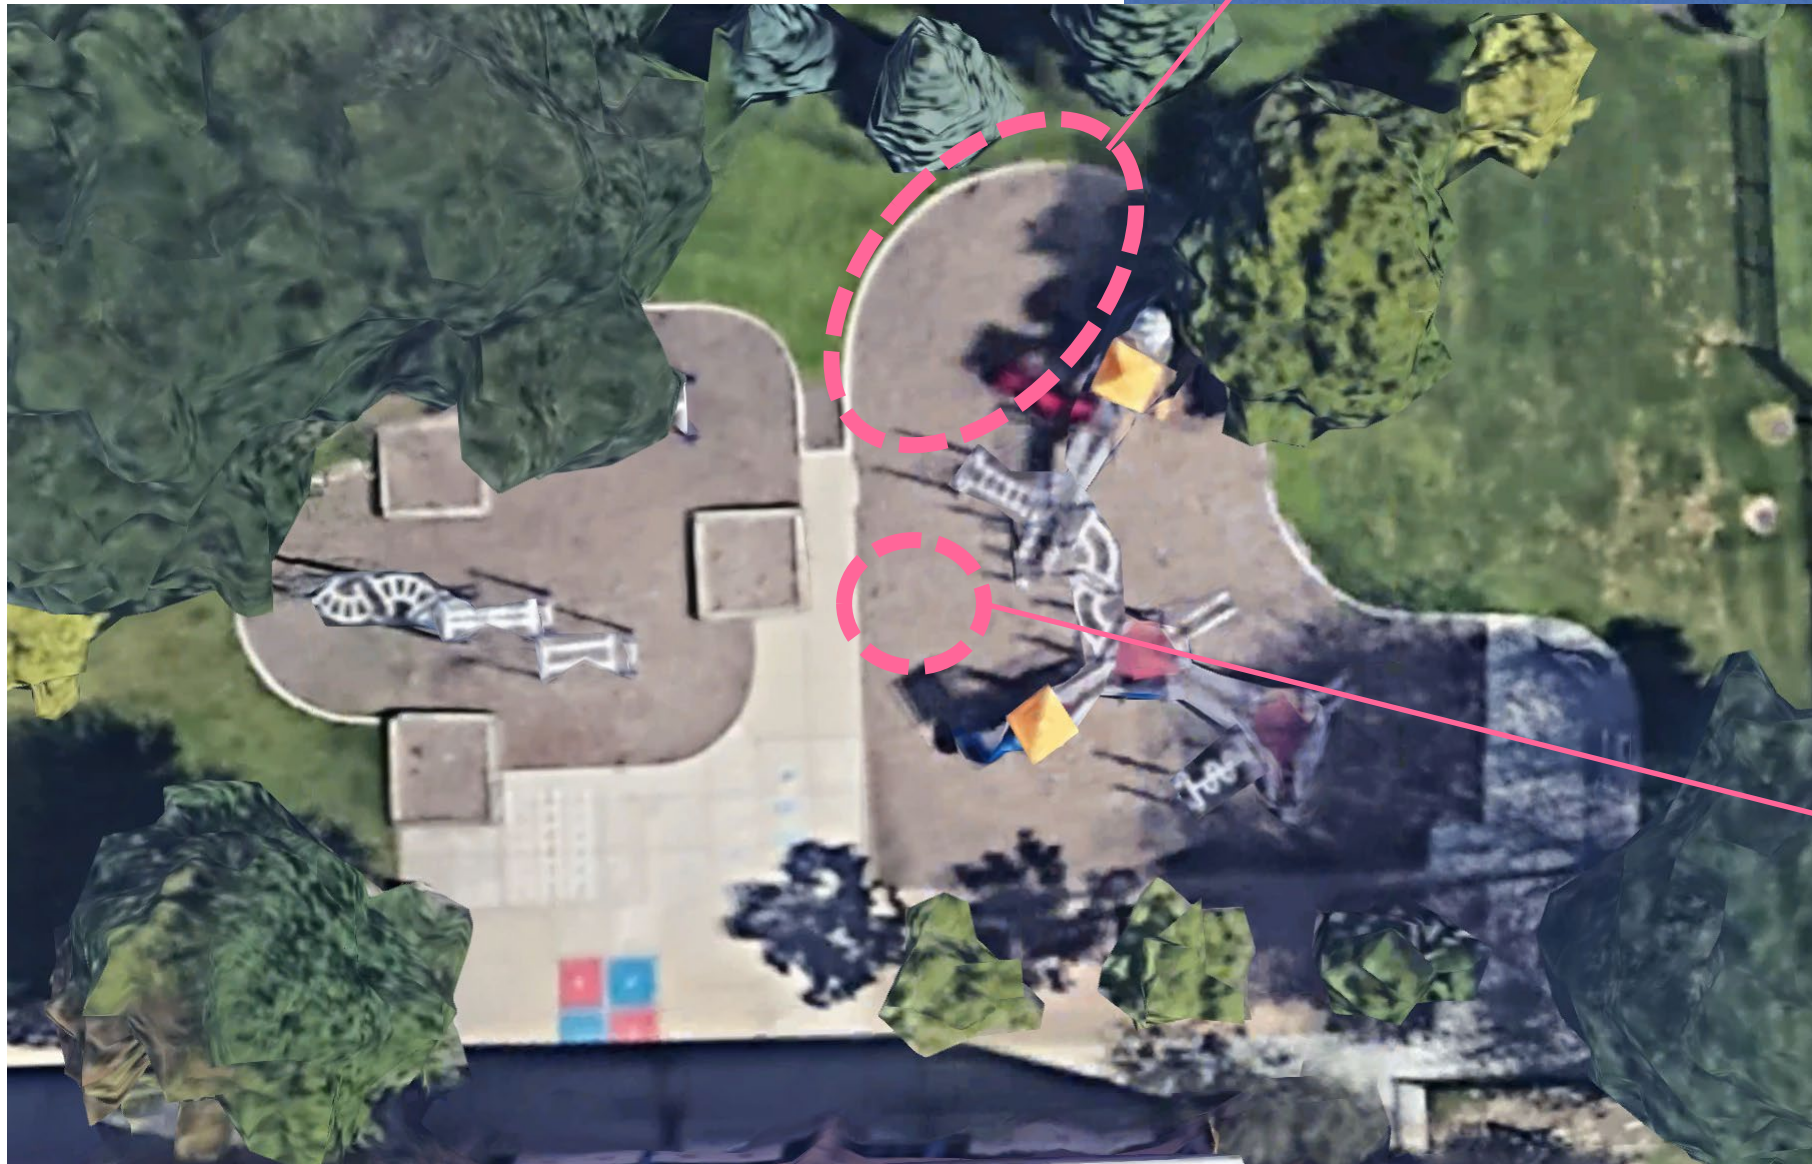

2022 Playgrounds

Concepts

January 10, 2022

STUDIO GC
ARCHITECTURE + INTERIORS
APX 6000

Reverse view

ACTIVITY PANEL ARRAY
XYLOPHONE PANEL
AND
ROCK'N'RING PANEL
(DRUMS & BELLS)

(3) DRUM GROUP
JUNIOR SIZE, FOR
2-5 YEAR OLDS

WARBLE CHIMES
LOWER HEIGHT, FOR
2-5 YEAR OLDS

TIC-TAC-TOE PANEL

JINGLE METALLOPHONE

SUPINE CHIMES HUE

TERRA METALLOPHONE

CIRQUE DRUMS (5)

E. PRAIRIE PLAYGROUND

CLIMBING/FITNESS CIRCUIT
APX. \$16,000

CHILL SPINNER
APX. \$2,600

RUTLEDGE PLAYGROUND

RUTLEDGE EQUIPMENT SUBTOTAL = \$18,600

RING PULL
APX. \$1,000

WOBBLE & SEAT PODS
APX. \$2,000

SWIGGLEKNOTS BRIDGE
APX. \$8,100

CYCLER PEDALS/HANDLES
APX. \$2,200