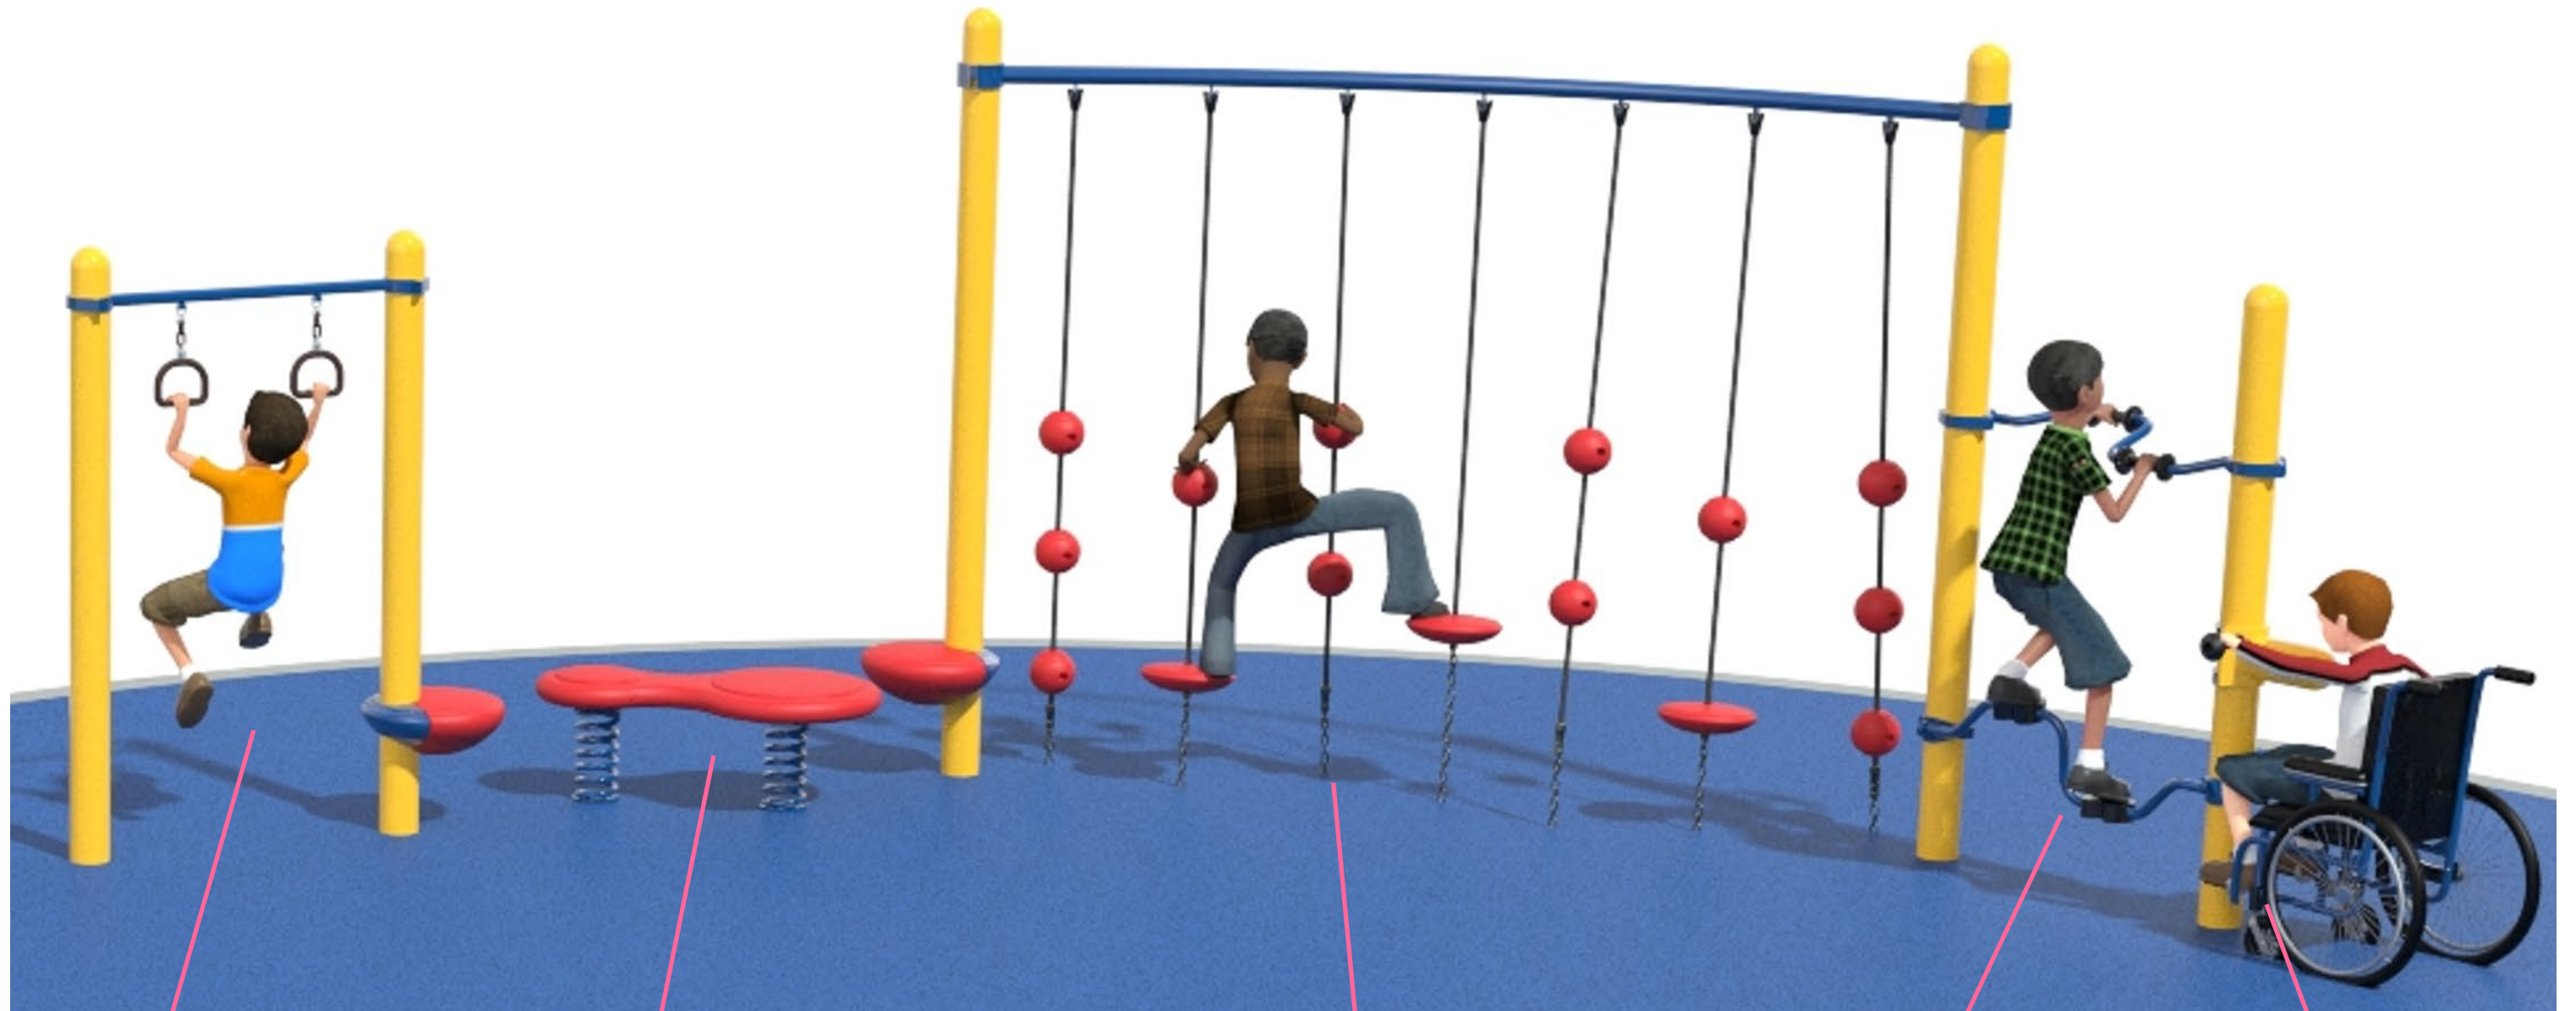

2022 Playgrounds

Concepts

January 10, 2022

STUDIO GC
ARCHITECTURE + INTERIORS
APX 6000

Reverse view

ACTIVITY PANEL ARRAY
XYLOPHONE PANEL
AND
ROCK'N'RING PANEL
(DRUMS & BELLS)

(3) DRUM GROUP
JUNIOR SIZE, FOR
2-5 YEAR OLDS

WARBLE CHIMES
LOWER HEIGHT, FOR
2-5 YEAR OLDS

TIC-TAC-TOE PANEL

JINGLE METALLOPHONE

SUPINE CHIMES HUE

TERRA METALLOPHONE

CIRQUE DRUMS (5)

E. PRAIRIE PLAYGROUND

CLIMBING/FITNESS CIRCUIT
APX. \$16,000

CHILL SPINNER
APX. \$2,600

RUTLEDGE PLAYGROUND

RUTLEDGE EQUIPMENT SUBTOTAL = \$18,600

RING PULL
APX. \$1,000

WOBBLE & SEAT PODS
APX. \$2,000

SWIGGLEKNOTS BRIDGE
APX. \$8,100

CYCLER PEDALS/HANDLES
APX. \$2,200

CYCLER ACCESSIBLE
APX. \$1,600

RUTLEDGE – CLIMBING/FITNESS CIRCUIT