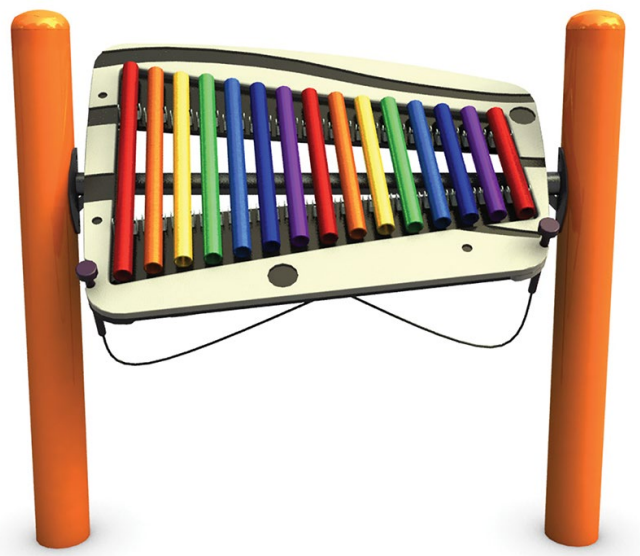

2022 Playgrounds

Concepts

January 10, 2022

STUDIO GC
ARCHITECTURE + INTERIORS
APX 6000

Reverse view

ACTIVITY PANEL ARRAY
XYLOPHONE PANEL
AND
ROCK'N'RING PANEL
(DRUMS & BELLS)

(3) DRUM GROUP
JUNIOR SIZE, FOR
2-5 YEAR OLDS

WARBLE CHIMES
LOWER HEIGHT, FOR
2-5 YEAR OLDS

TIC-TAC-TOE PANEL

JINGLE METALLOPHONE

SUPINE CHIMES HUE

TERRA METALLOPHONE

CIRQUE DRUMS (5)

E. PRAIRIE PLAYGROUND

CLIMBING/FITNESS CIRCUIT
APX. \$16,000

CHILL SPINNER
APX. \$2,600

RUTLEDGE PLAYGROUND

RUTLEDGE EQUIPMENT SUBTOTAL = \$18,600

RING PULL
APX. \$1,000

WOBBLE & SEAT PODS
APX. \$2,000

SWIGGLEKNOTS BRIDGE
APX. \$8,100

CYCLER PEDALS/HANDLES
APX. \$2,200