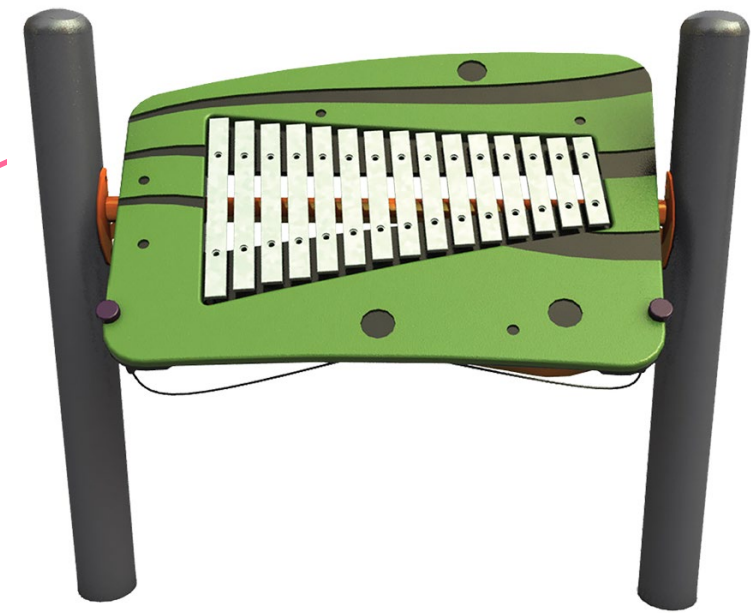

2022 Playgrounds

Concepts

January 10, 2022

STUDIO GC
ARCHITECTURE + INTERIORS
APX 6000

Reverse view

ACTIVITY PANEL ARRAY
XYLOPHONE PANEL
AND
ROCK'N'RING PANEL
(DRUMS & BELLS)

(3) DRUM GROUP
JUNIOR SIZE, FOR
2-5 YEAR OLDS

WARBLE CHIMES
LOWER HEIGHT, FOR
2-5 YEAR OLDS

TIC-TAC-TOE PANEL

JINGLE METALLOPHONE

SUPINE CHIMES HUE

TERRA METALLOPHONE

CIRQUE DRUMS (5)

E. PRAIRIE PLAYGROUND

CLIMBING/FITNESS CIRCUIT
APX. \$16,000

CHILL SPINNER
APX. \$2,600

RUTLEDGE PLAYGROUND

RUTLEDGE EQUIPMENT SUBTOTAL = \$18,600

RING PULL
APX. \$1,000

WOBBLE & SEAT PODS
APX. \$2,000

SWIGGLEKNOTS BRIDGE
APX. \$8,100

CYCLER PEDALS/HANDLES
APX. \$2,200

CYCLER ACCESSIBLE
APX. \$1,600

RUTLEDGE – CLIMBING/FITNESS CIRCUIT