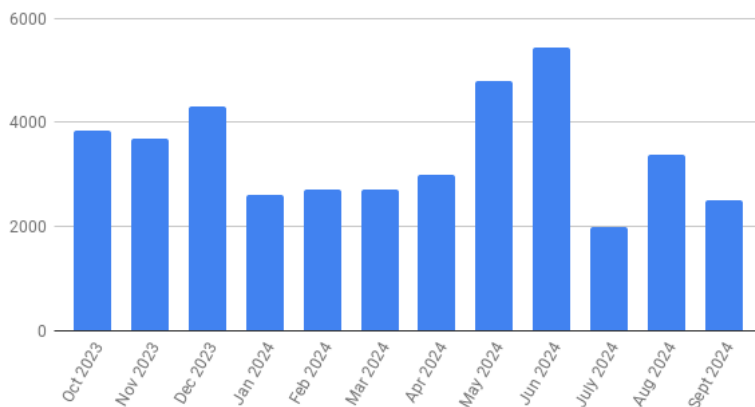

NOVA CLASSICAL ACADEMY

SOCIAL MEDIA REPORT CARD »

JUL - SEPT '24

Total Followers:
1,628

Growth: +24

Average Monthly
Reach: 2,624

WE ARE HIRING!

OPEN POSITIONS:

POPULAR POSTS

Nova Classical Academy Facebook - Monthly Reach

Total Followers:
893

Growth: +19

Average
Monthly Reach:
1,320

WE NEED TO
MAKE THE POSITIVE
SO LOUD
THAT THE NEGATIVE BECOMES
ALMOST IMPOSSIBLE TO HEAR
-GEORGE COURIOS