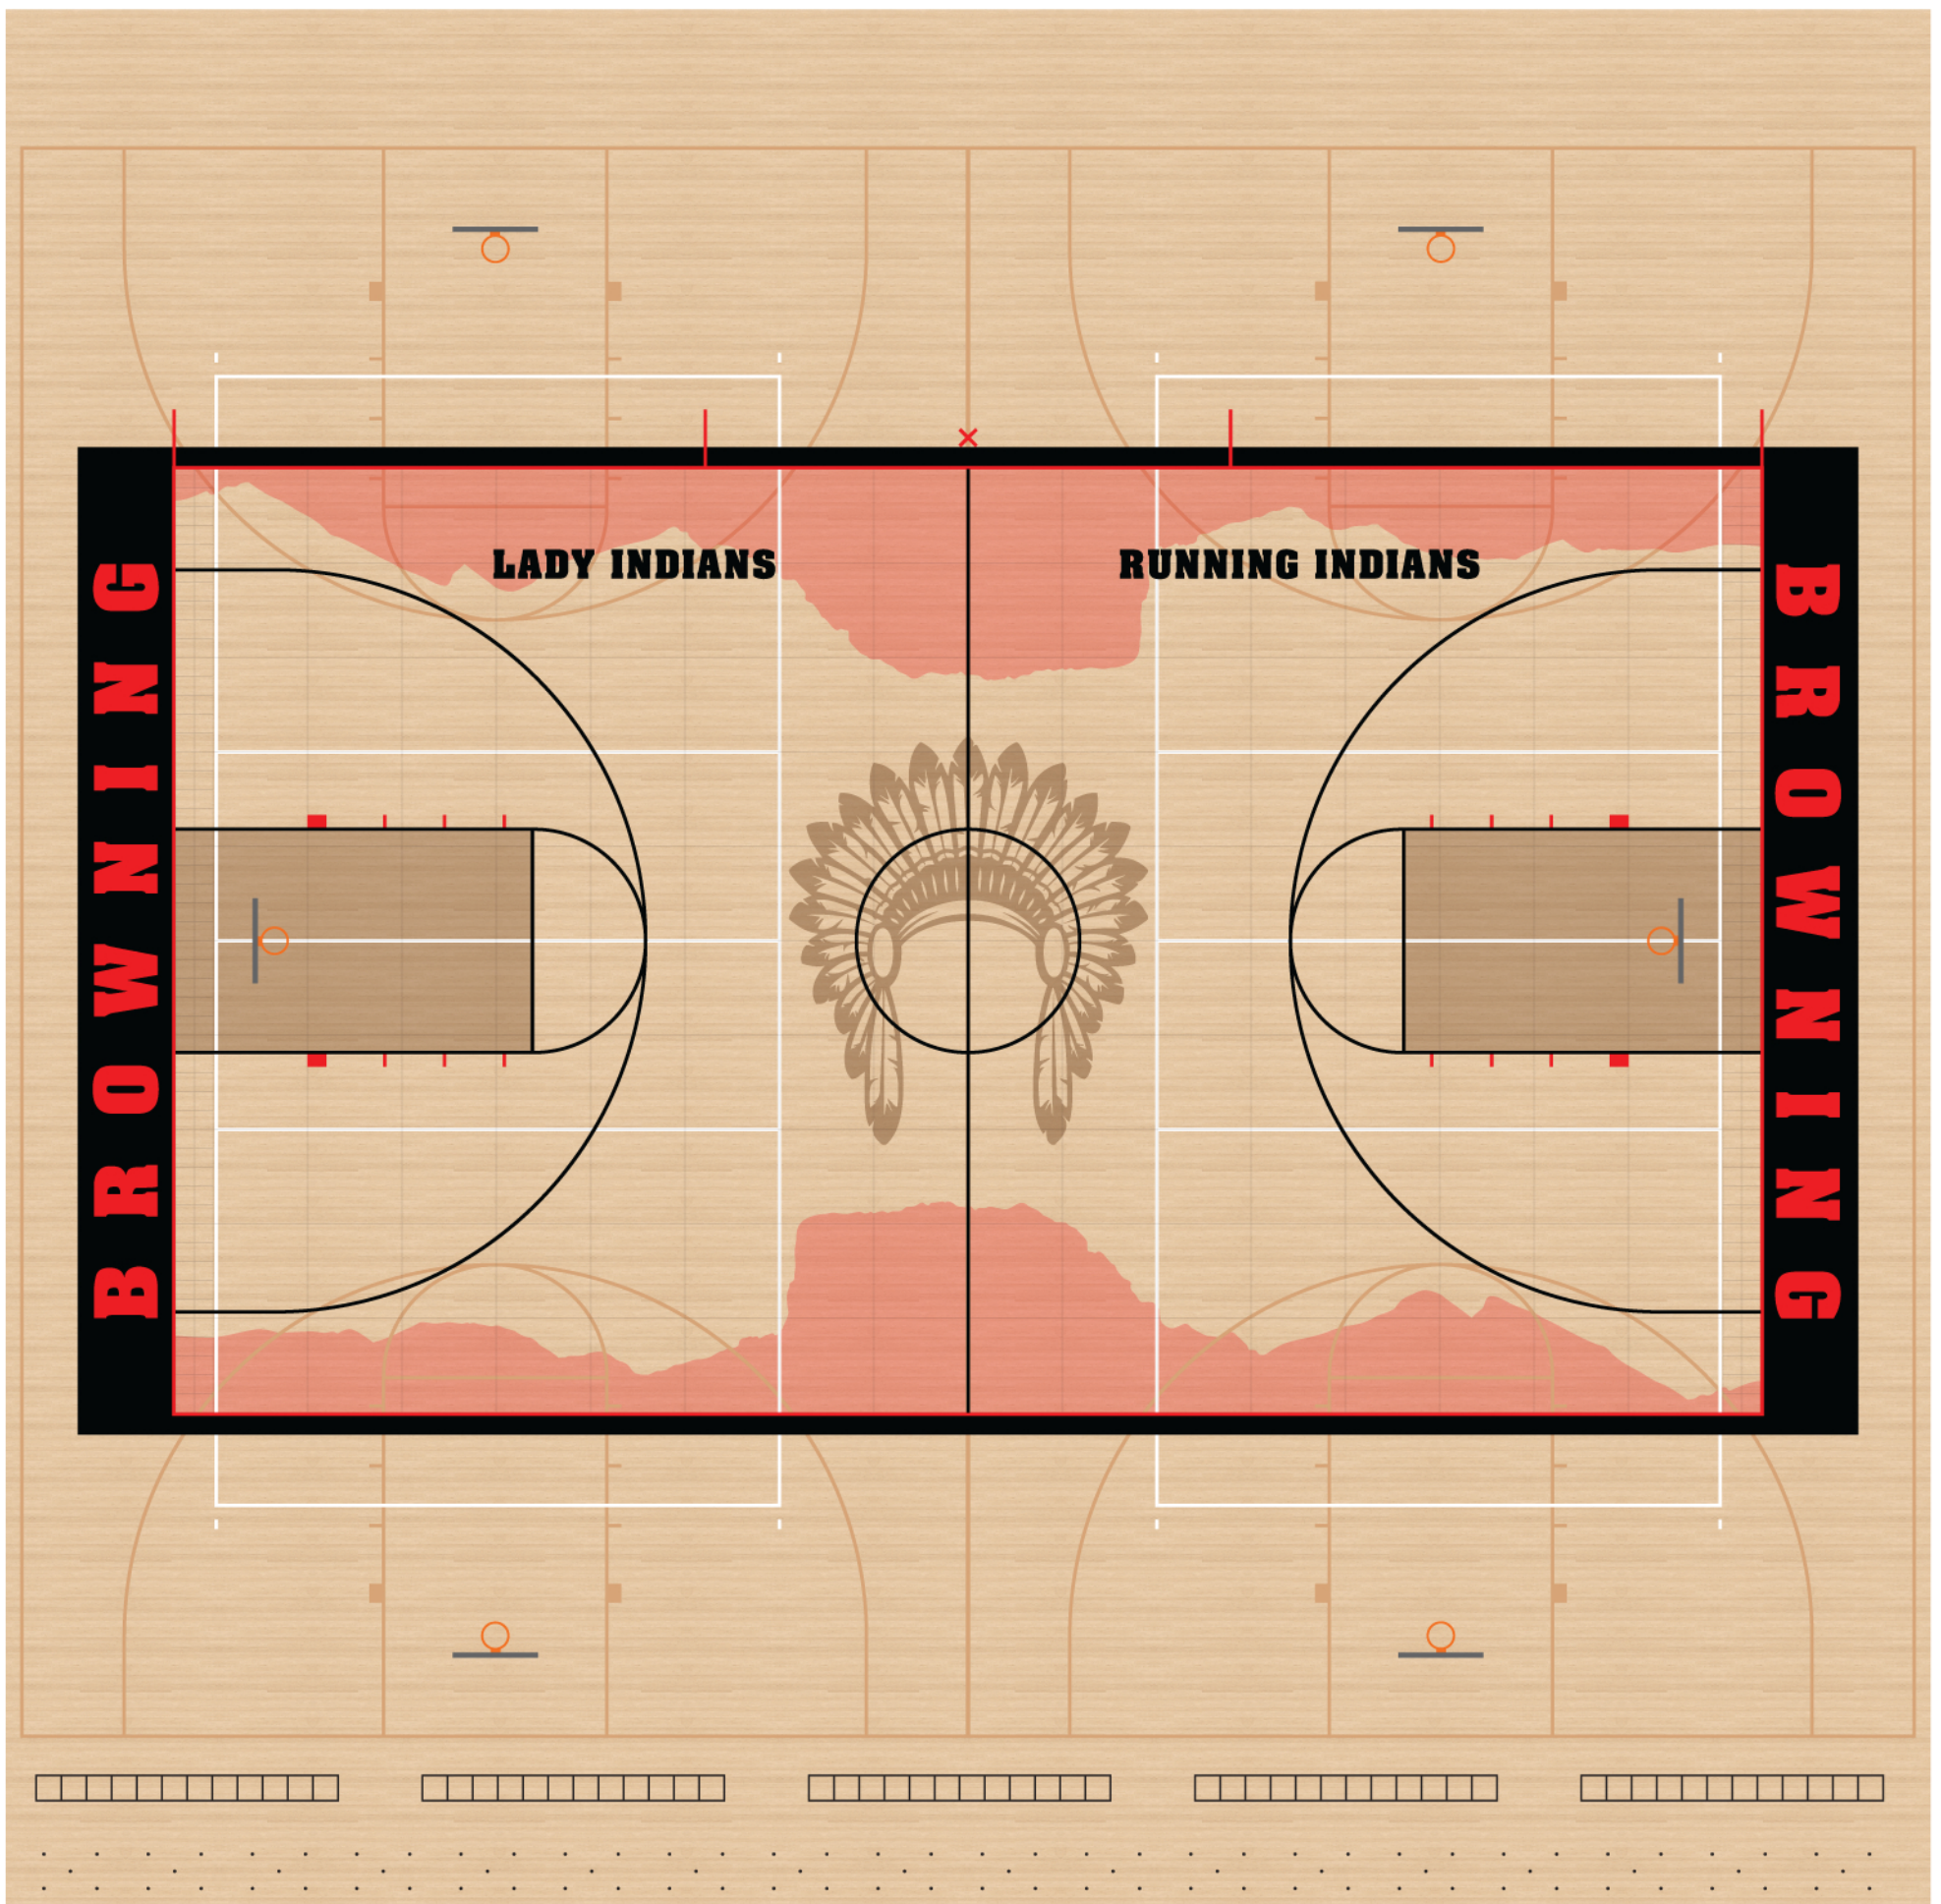

# BROWNING HIGH SCHOOL FLOOR LAYOUT

**WESTERN  
SPORT  
FLOORS**

**WESTERN SPORT FLOORS**  
240 B Expressway  
Missoula, MT 59808  
office: 406.549.1900  
fax: 406.549.1911

**SCALE**

**5'x5'**

**BORDER  
1' x 5'**

**LOGO AND LETTERING INFORMATION**

"BROWNING" letterings sized at 3.5' tall x 40' wide

"Headdress" logo sized at 28.4' tall x 25' wide

"LADY INDIAN" lettering sized at 1.5' tall x 15' wide

"RUNNING INDIANS" lettering sized at 1.5' tall x 19' wide