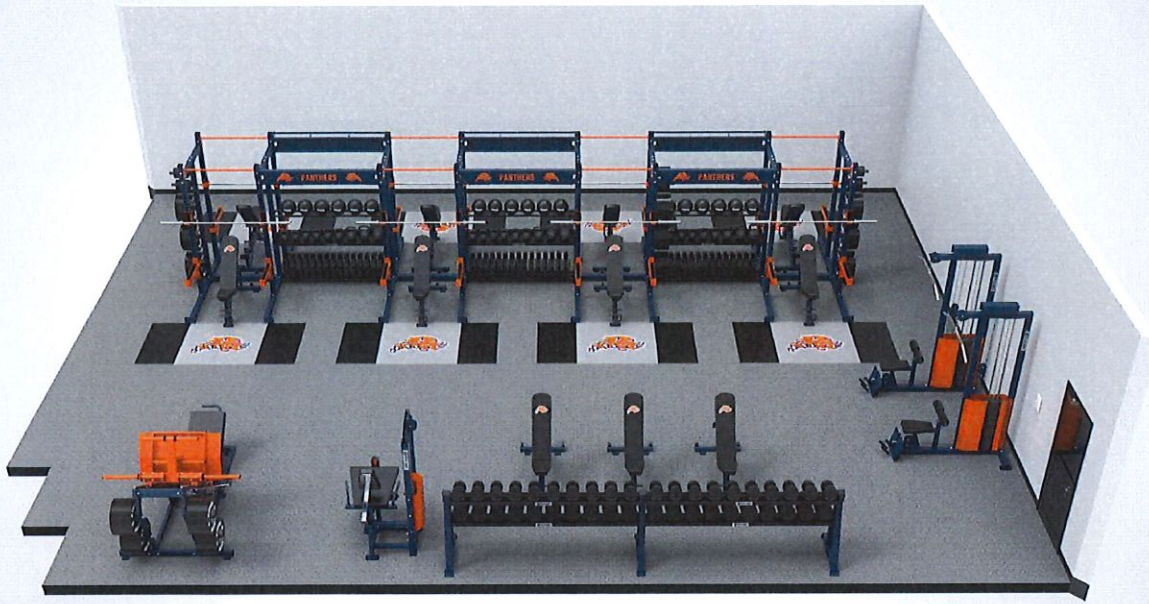

PANA – M0396-00204-CW

This image is for design concept visualization only and may not fully represent the final product ordered.
Please review the final ESTIMATE and PURCHASE ORDER for full product specifics such as color and equipment configuration.

MyDynamicFitness.com

This image is for design concept visualization only and may not fully represent the final product ordered.
Please review the final ESTIMATE and PURCHASE ORDER for full product specifics such as color and equipment configuration.