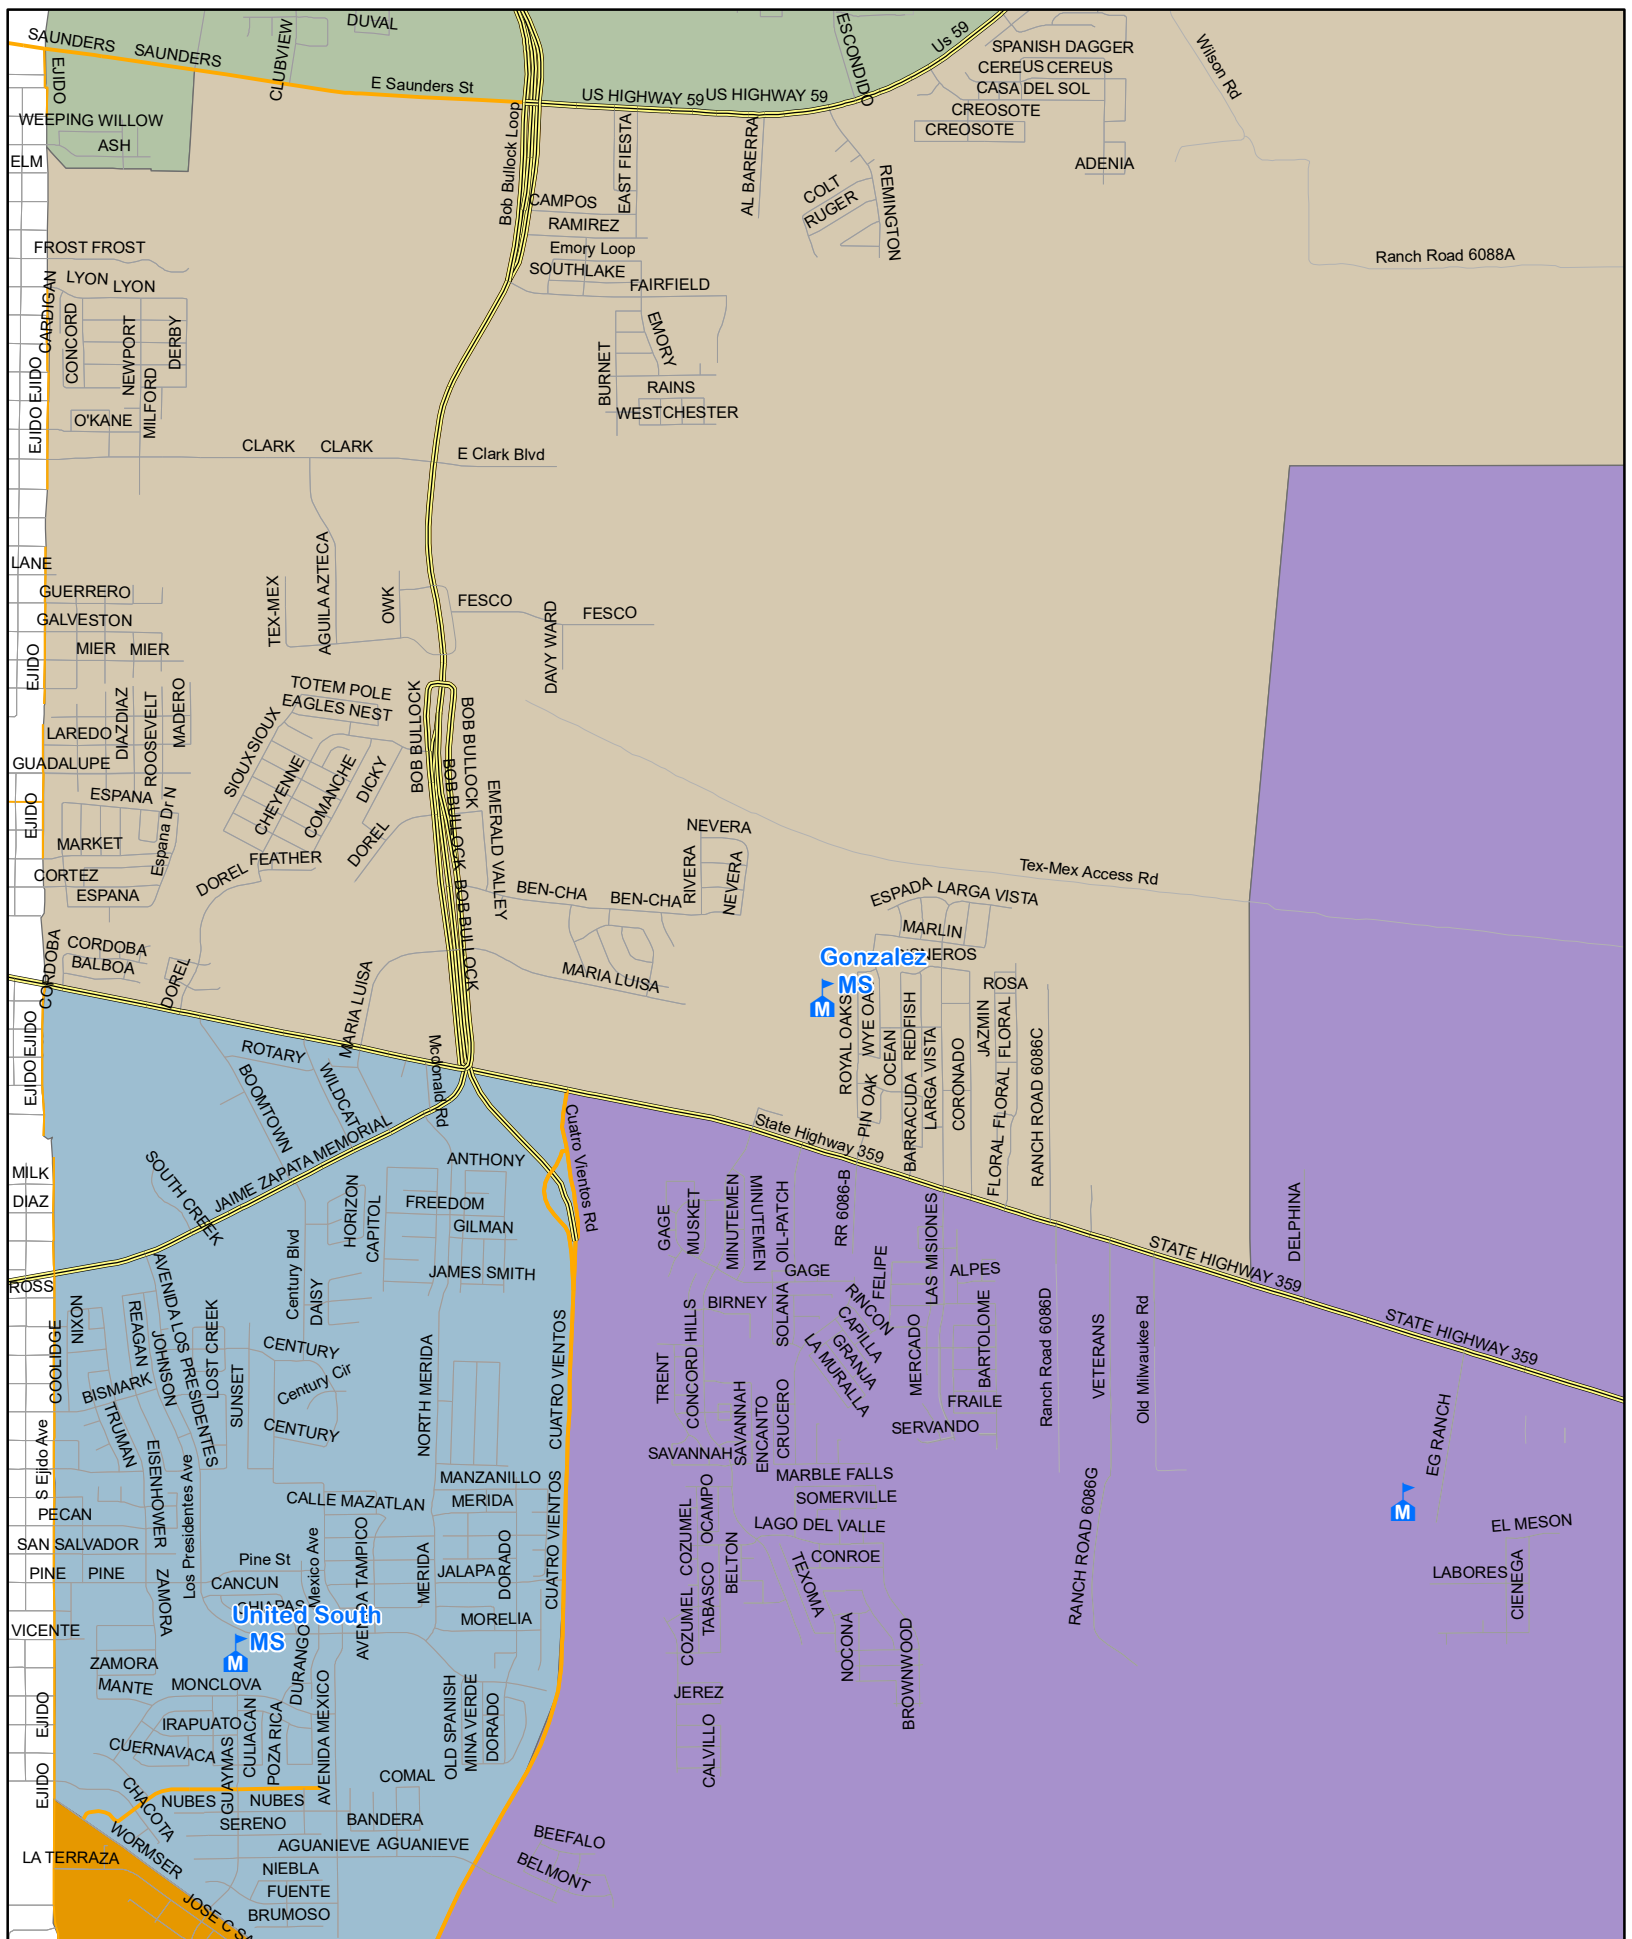

United Independent School District
Current Boundaries

United South MS, Gonzalez MS

United Independent School District Proposed Boundaries

United South MS, Gonzalez MS

United Independent School District

Revised ES Boundaries

United South MS, Gonzalez MS

UNITED SOUTH MIDDLE SCHOOL

GRADE	PEAK	BOUNDARY	2022-2023	PROJECTED	PROJECTED	PROJECTED
	ENROLLMENT	IMPACT	ADJUSTMENT	2023-2024	2024-2025	2025-2026
1ST		-37				
2ND		-39				
3RD	219	-33	186			
4TH	210	-35	175	186		
5TH	245	-33	212	175	186	
6TH	309	-30	279	212	175	186
7TH	342	-26	316	279	212	175
8TH	359	-33	326	316	279	212
TOTAL	1010	-89	921	807	666	573