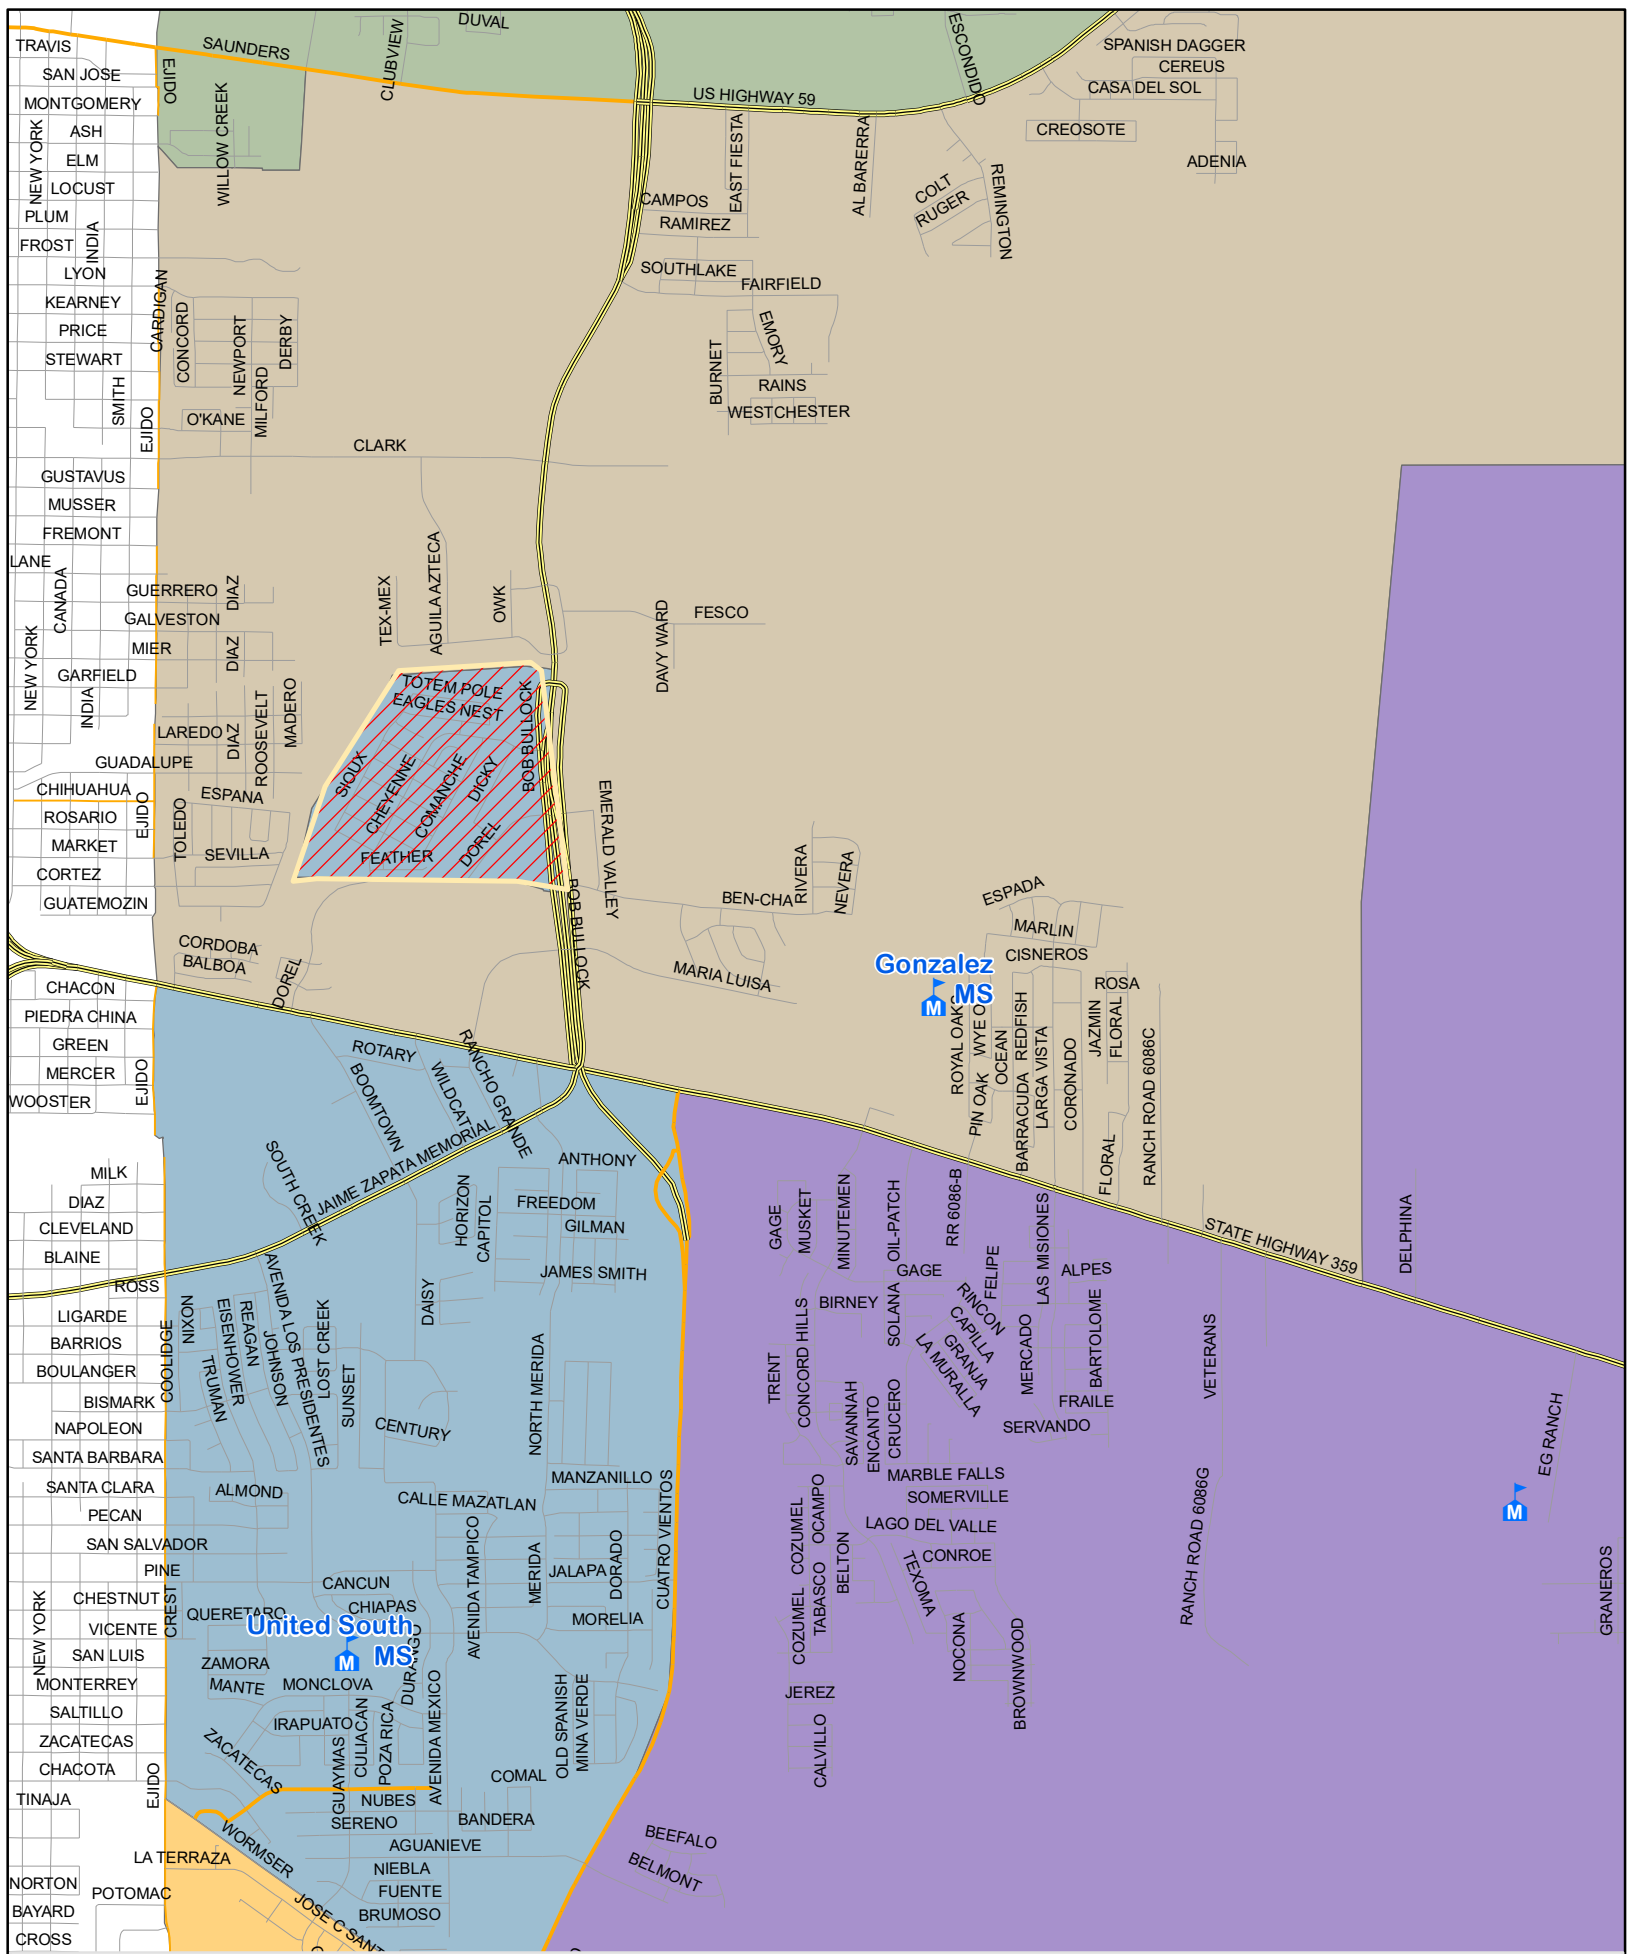

United Independent School District
Current Boundaries

United South MS, Gonzalez MS

United Independent School District Proposed Boundaries

United South MS, Gonzalez MS

United Independent School District

Revised ES Boundaries

United South MS, Gonzalez MS

UNITED SOUTH MIDDLE SCHOOL

GRADE	PEAK	BOUNDARY	2022-2023	PROJECTED	PROJECTED	PROJECTED
	ENROLLMENT	IMPACT	ADJUSTMENT	2023-2024	2024-2025	2025-2026
1ST		-37				
2ND		-39				
3RD	219	-33	186			
4TH	210	-35	175	186		
5TH	245	-33	212	175	186	
6TH	309	-30	279	212	175	186
7TH	342	-26	316	279	212	175
8TH	359	-33	326	316	279	212
TOTAL	1010	-89	921	807	666	573