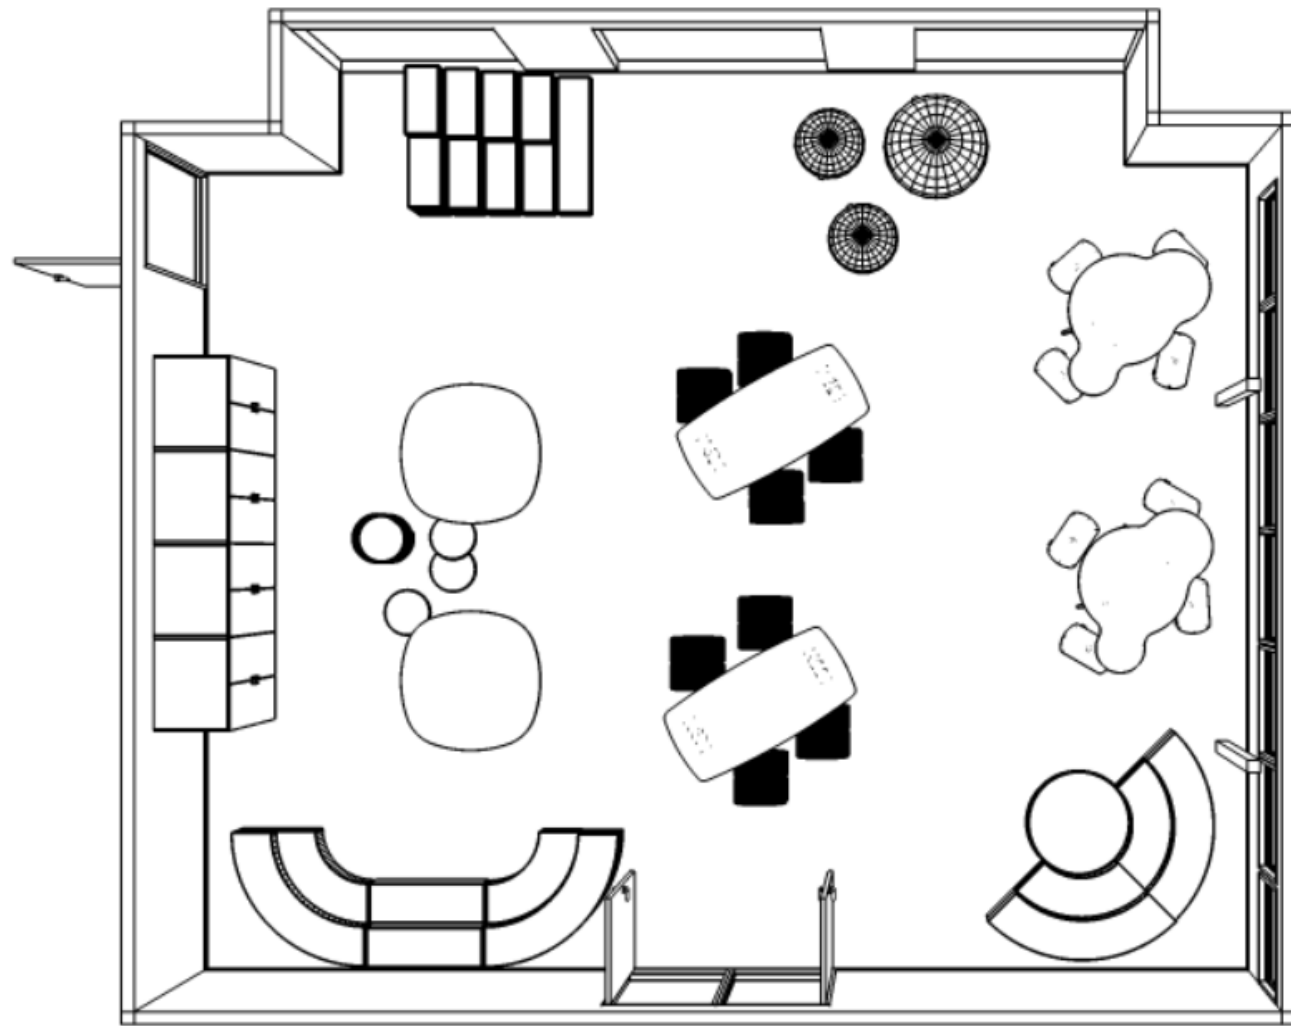

Collaboration Room

PLAN VIEW