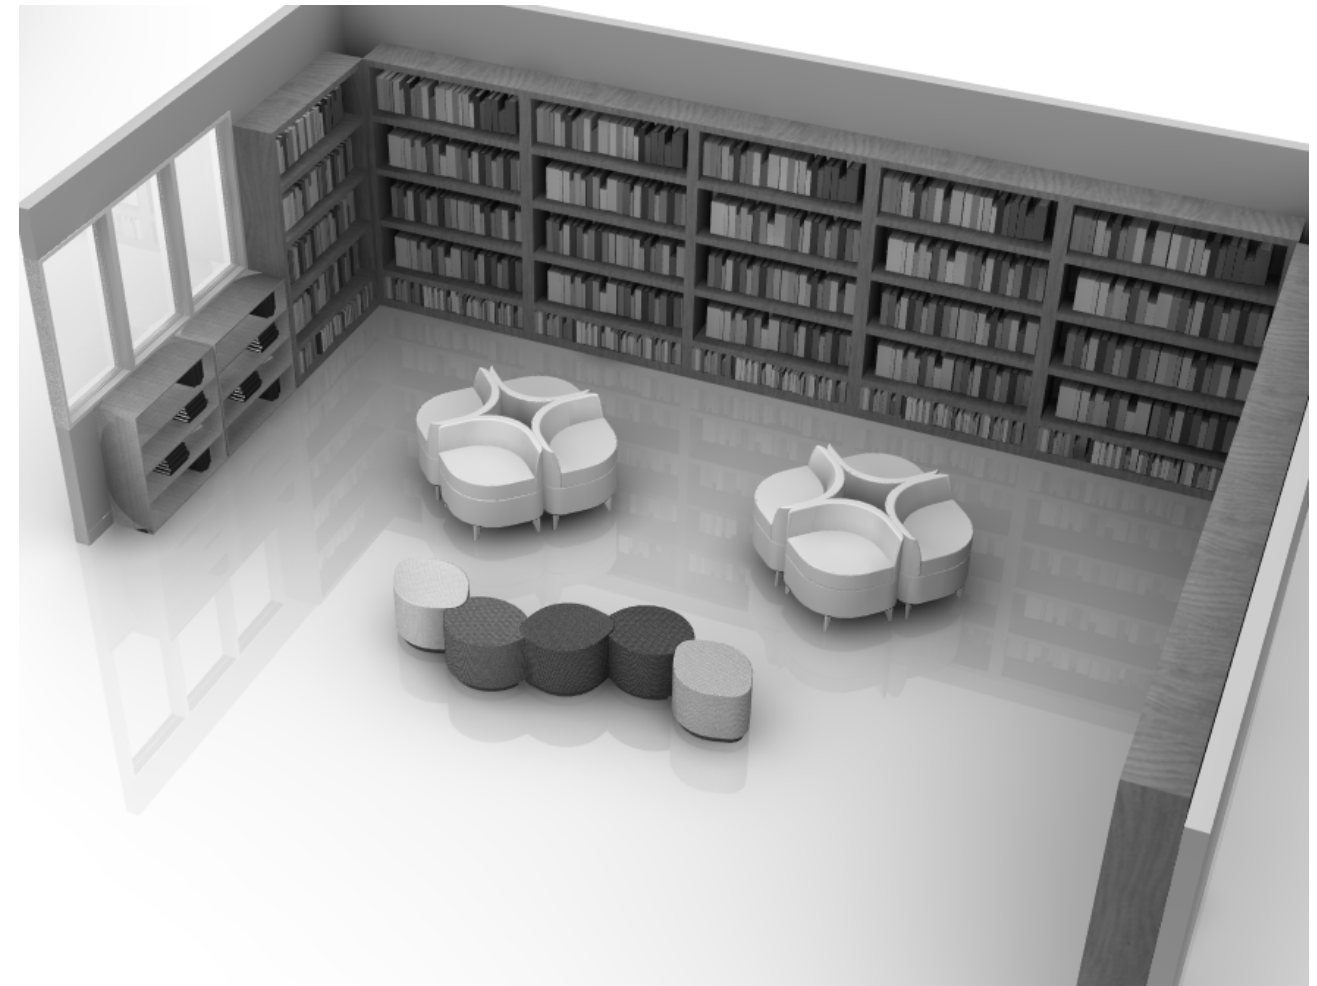

Create Space.

Collaboration Room Products

NORVA NIVEL, ROCKER OTT
 NORVA NIVEL, COLLABORATIVE
 LARGE OTT 18"L x 16"D x 18"H
 FOLDABLE W/WRTABLE SURFACE
 63"L x 30"D x 28"H

NORVA NIVEL, NORVA BOARD
 BALANCE BOARD
 24"L x 12"W x 2"H

NORVA NIVEL, SUNSHINEONACLOUDIeday
 WRITABLE SURFACE HIGH TABLE
 56"L x 35"D x 35"H

NORVA NIVEL, GENGA BLOCKS
 10 LARGE - 47" x 12" x 6"H
 4 SMALL - 24" x 12" x 6"H

NORVA NIVEL, GRASSY OTT DOMES
 1 SMALL - 24" DIA x 12"H
 2 MEDIUM - 35" DIA x 18"H

NORVA NIVEL, PEBBLETREE & WORKPADS CADDY
 WRITABLE SURFACE LOW TABLE
 47"L x 47"D x 14"H
 (10) WORKPADS - 16"DIA x 2"H

NORVA NIVEL, AMPHI JNR
 PRESENTATION JNR COLLECTION
 PRESENTATION SEMI JNR COLLECTION

OFS, MILE MARKER
 LAMINATE STORAGE CABINET
 W/DOORS AND ADJUSTABLE SHELVES
 30"W x 24"D x 72"H

Create Space.

Library - Area 1

PLAN VIEW

3D VIEW

Create Space.

Hallway

ALLSTEEL, INVLOVE BENCH
W/ DRAWER
36"W x 24"D x 30"H
18" SEAT HEIGHT