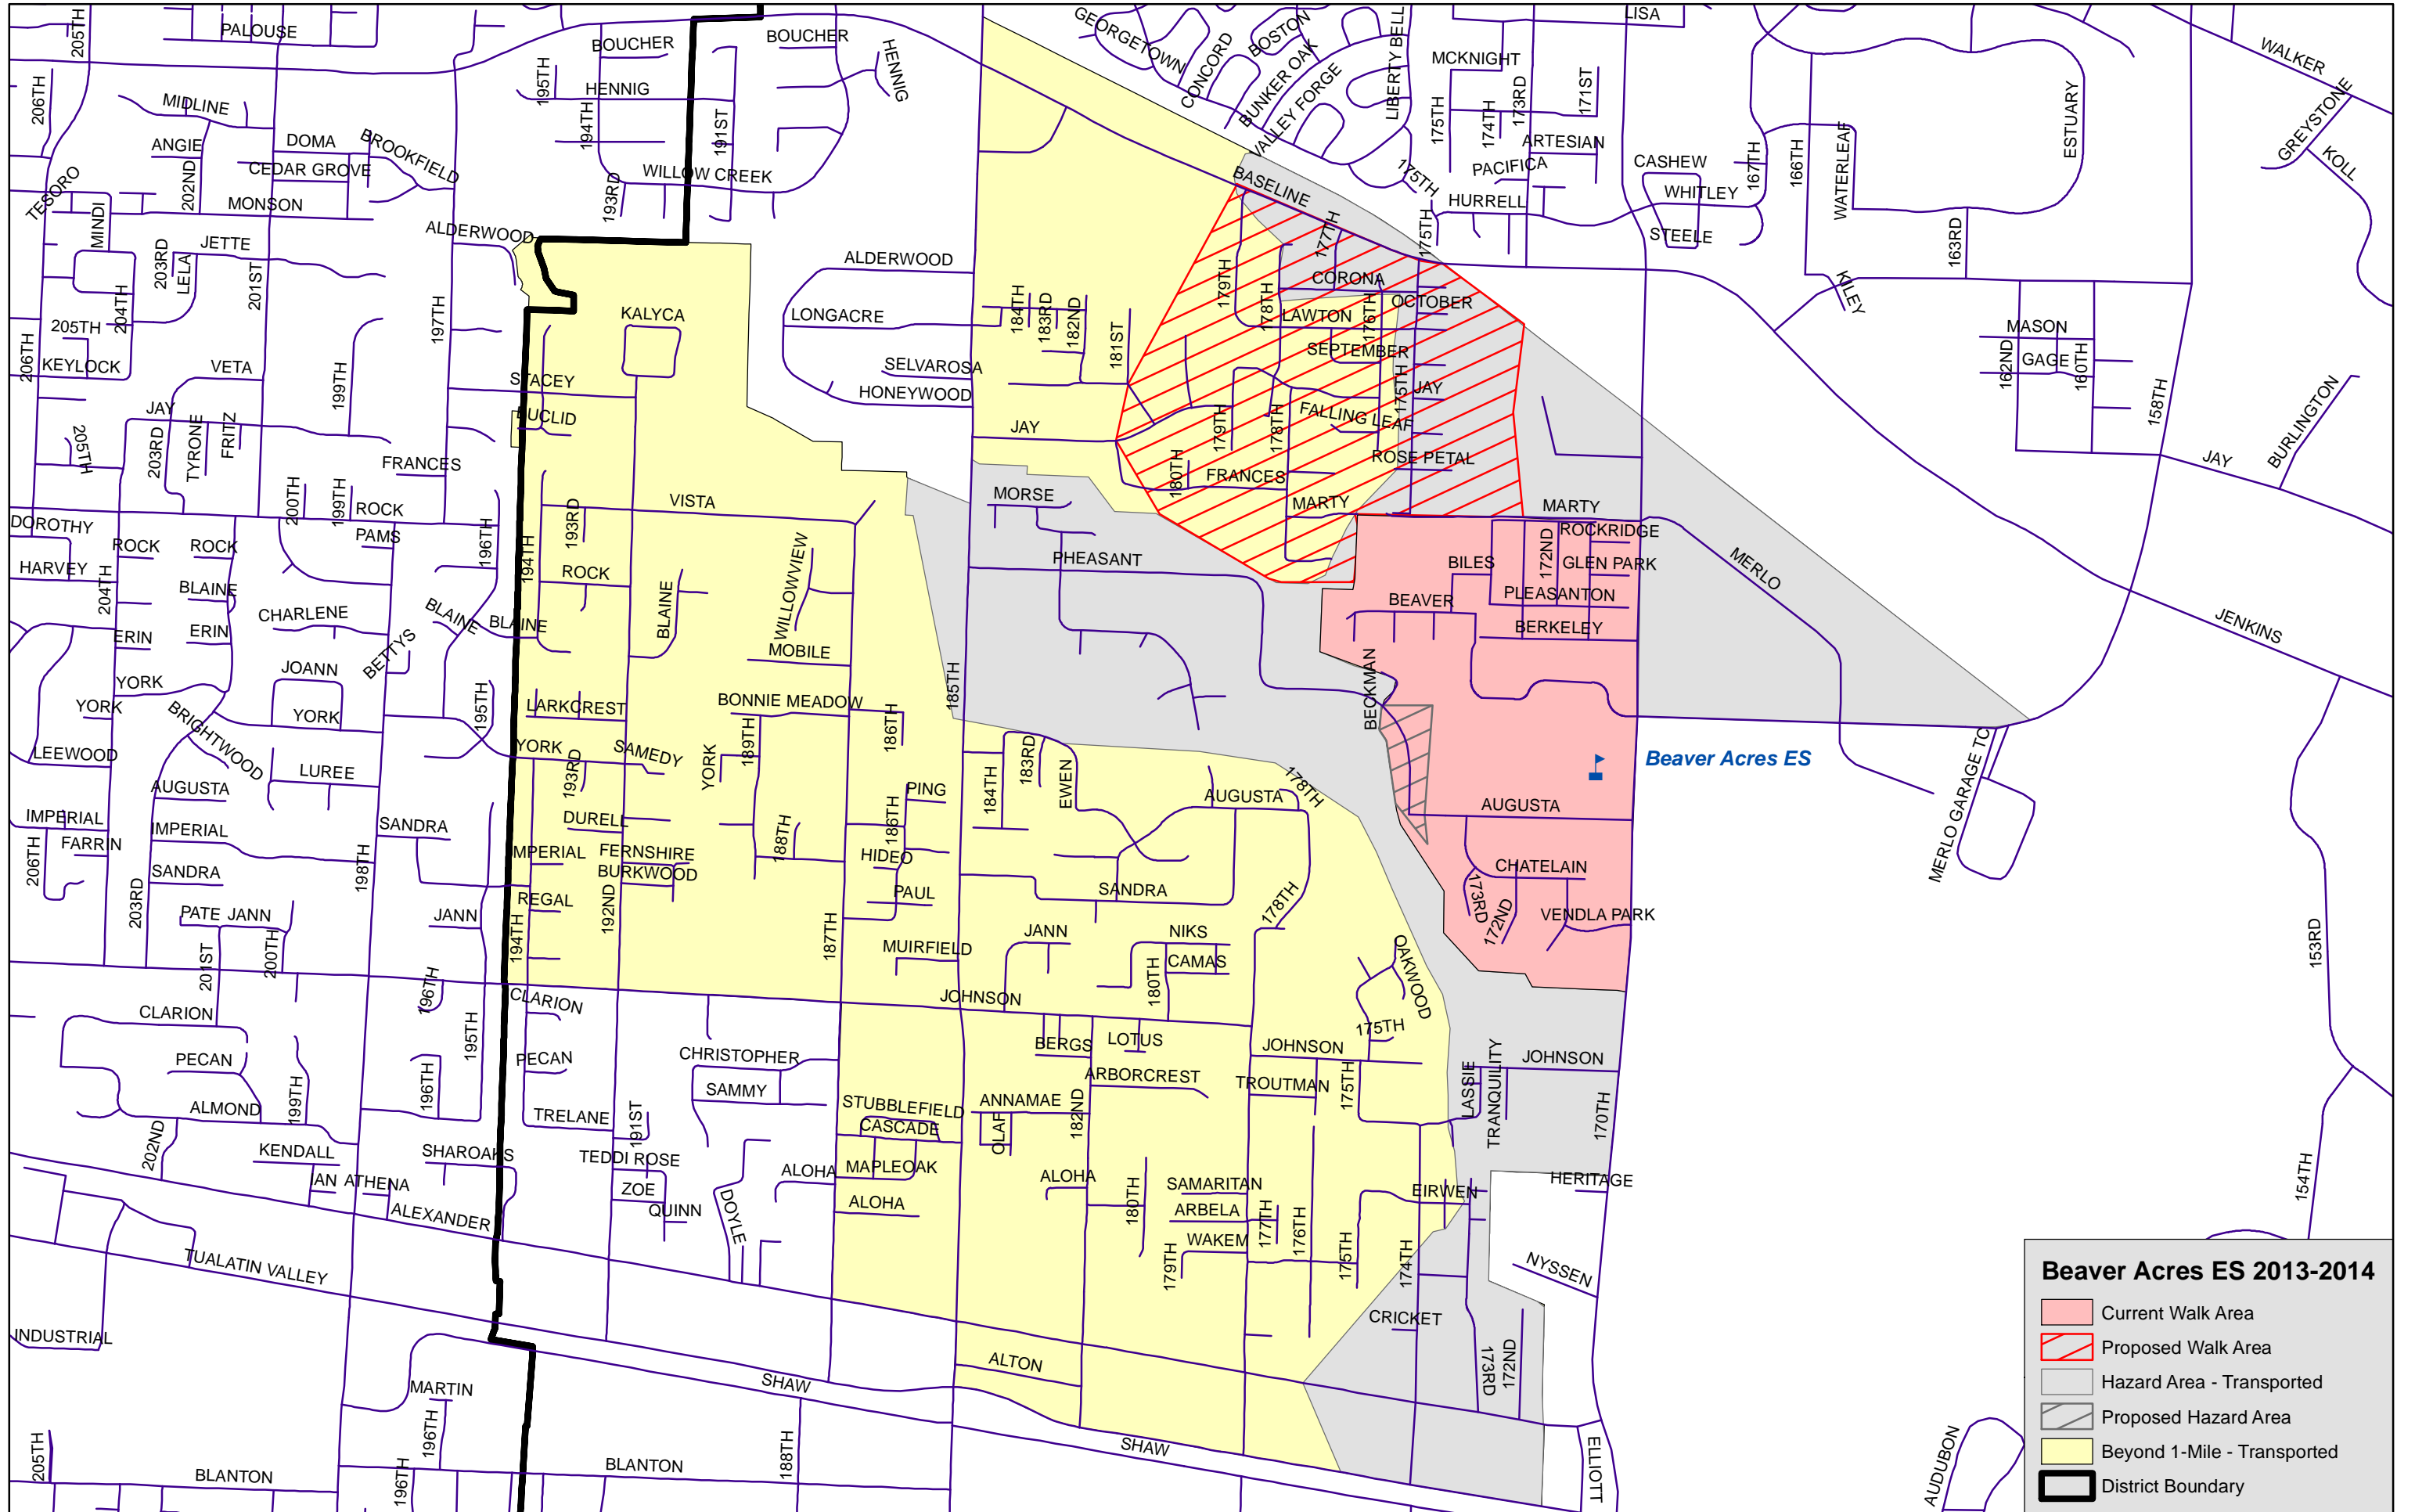

**Beaver Acres Elementary School
2013 Proposed Additions to Hazard and No Transportation Zones**

Bethany Elementary School 2013 Proposed Addition to Hazard Zone

Bethany ES 2013-2014

-  Current Walk Area
-  Hazard Area - Transported
-  Proposed Hazard Area

**Chehalem Elementary School
2013 Proposed Additions to Hazard and No Transportation Zones**

Errol Hassell Elementary School 2013 Proposed Additions to Hazard and No Transportation Zones

Errol Hassell ES 2013-2014

- Current Walk Area
- Proposed Walk Area
- Hazard Area - Transported
- Proposed Hazard Area
- Beyond 1 Mile - Transported