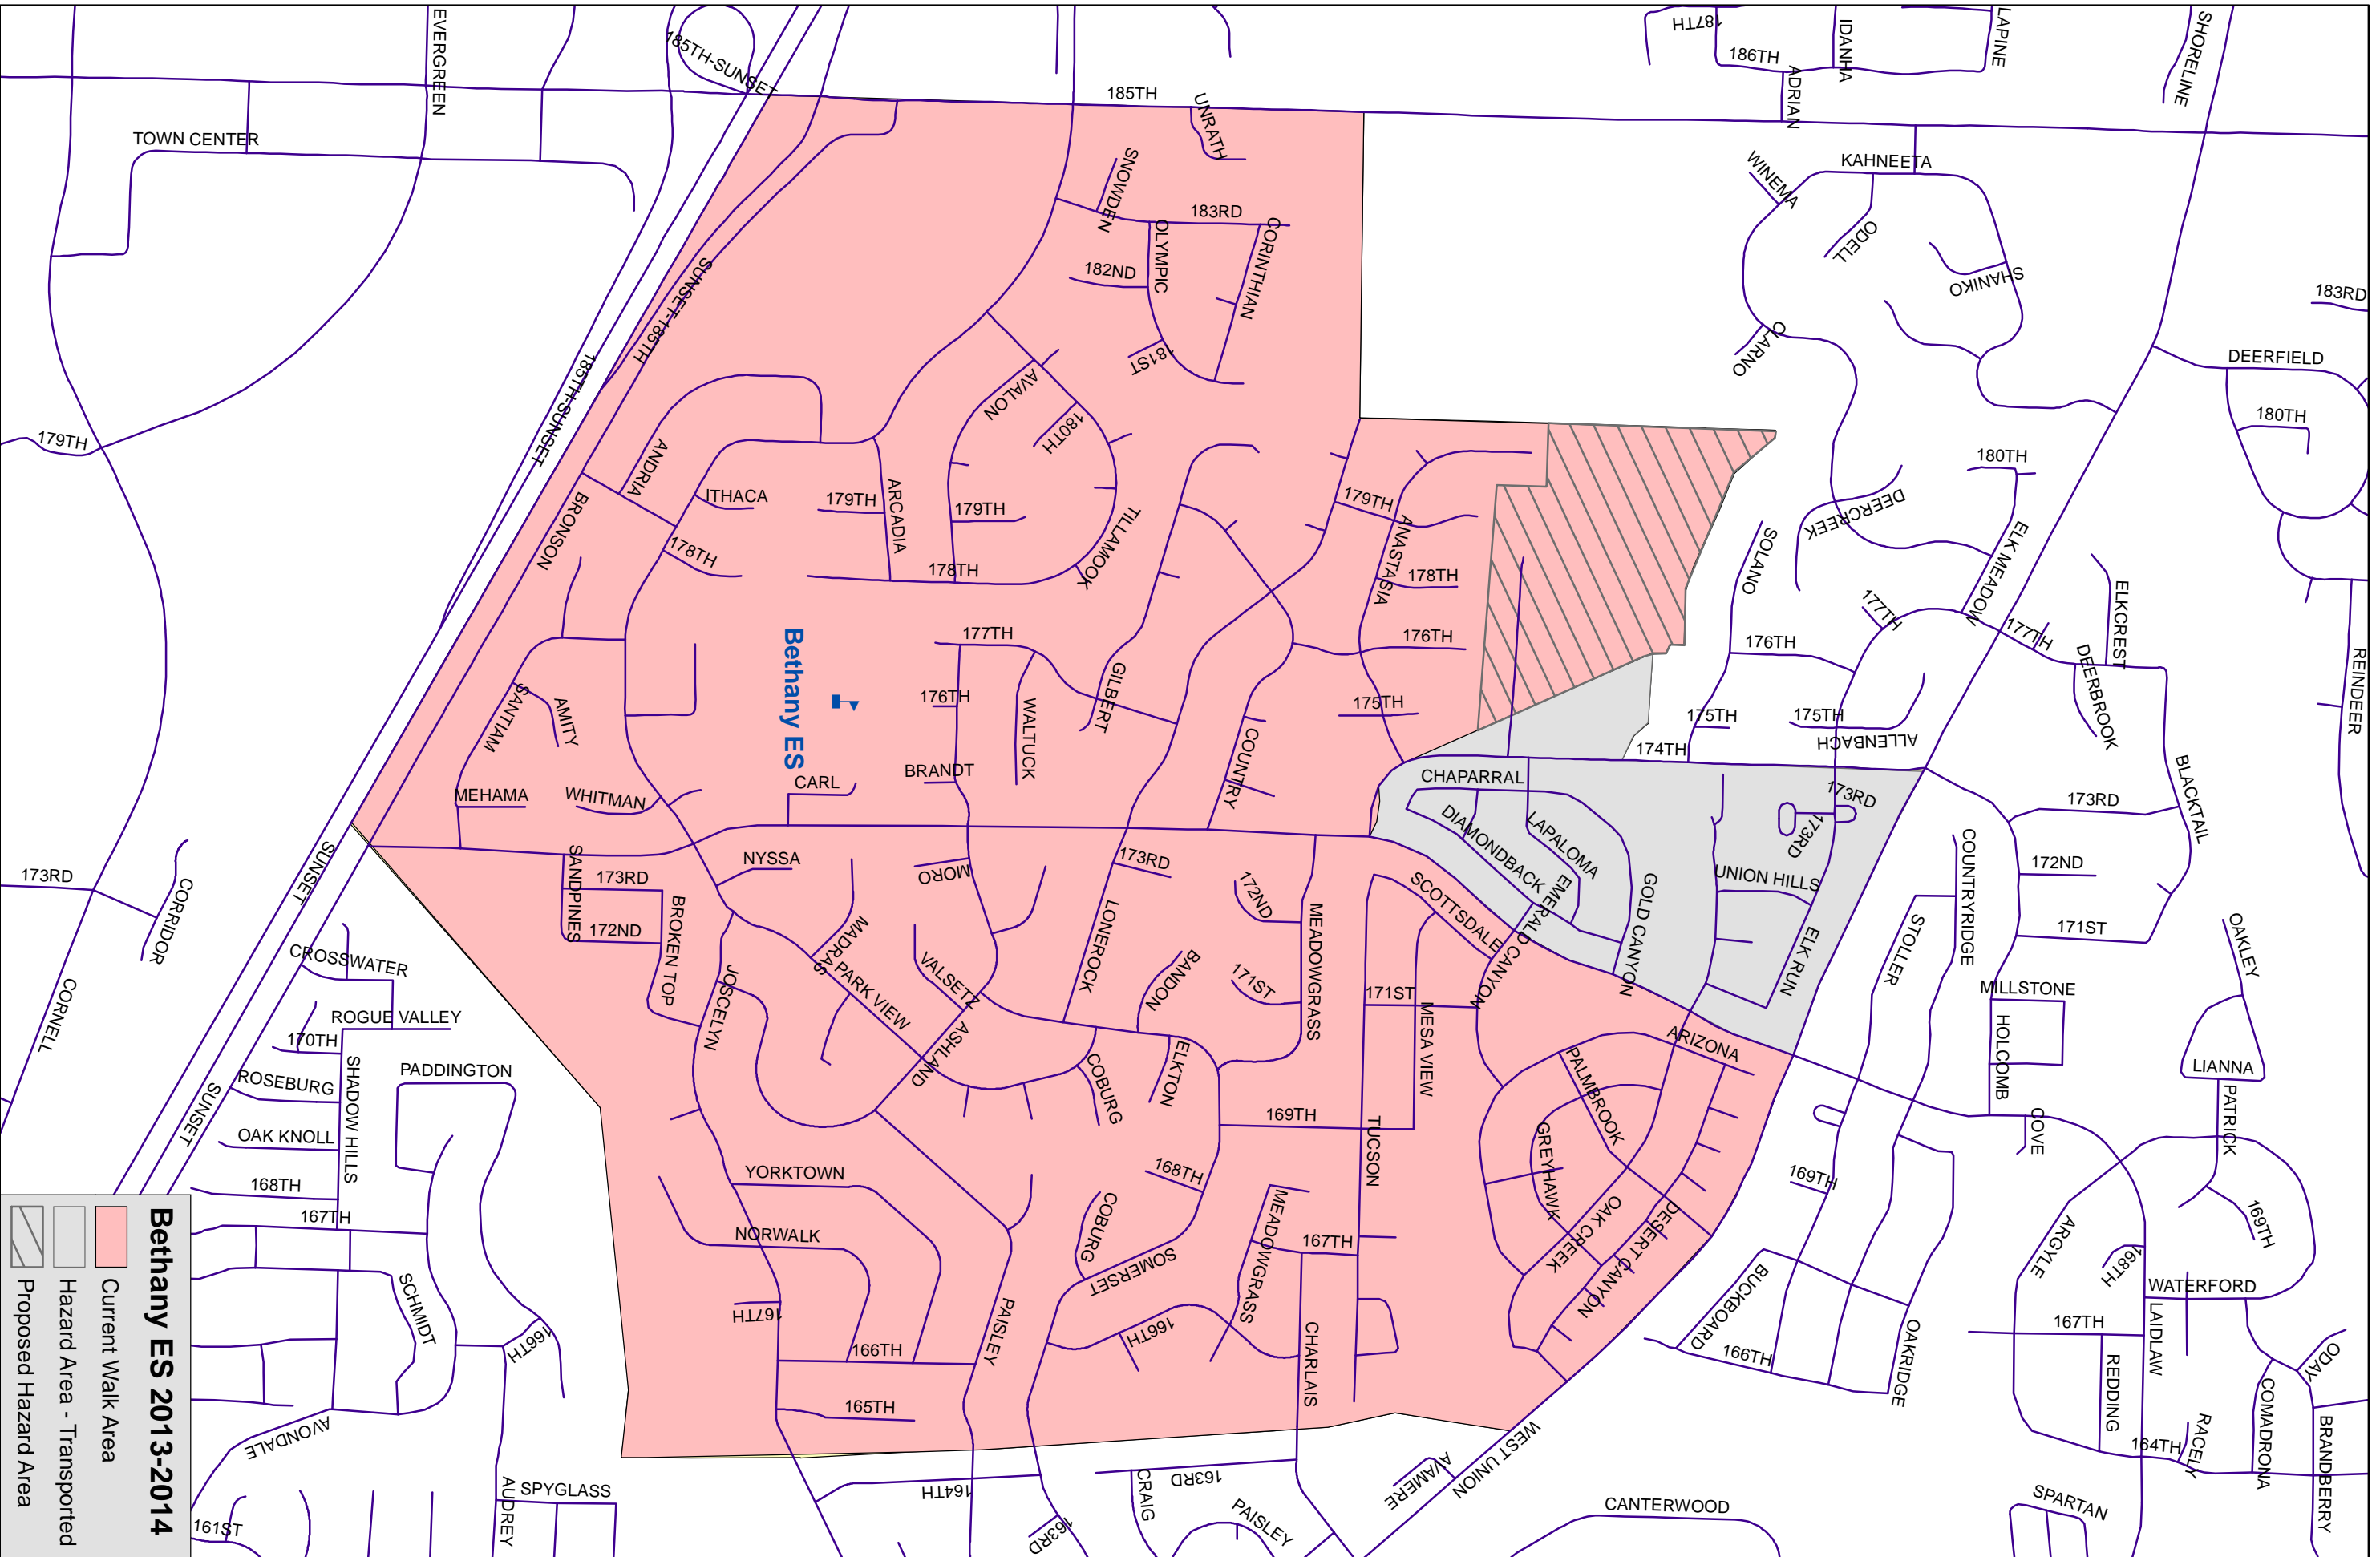

**Beaver Acres Elementary School
2013 Proposed Additions to Hazard and No Transportation Zones**

Bethany Elementary School 2013 Proposed Addition to Hazard Zone

Bethany ES 2013-2014

-  Current Walk Area
-  Hazard Area - Transported
-  Proposed Hazard Area

**Chehalem Elementary School
2013 Proposed Additions to Hazard and No Transportation Zones**

Errol Hassell Elementary School 2013 Proposed Additions to Hazard and No Transportation Zones

Errol Hassell ES 2013-2014

- Current Walk Area
- Proposed Walk Area
- Hazard Area - Transported
- Proposed Hazard Area
- Beyond 1 Mile - Transported