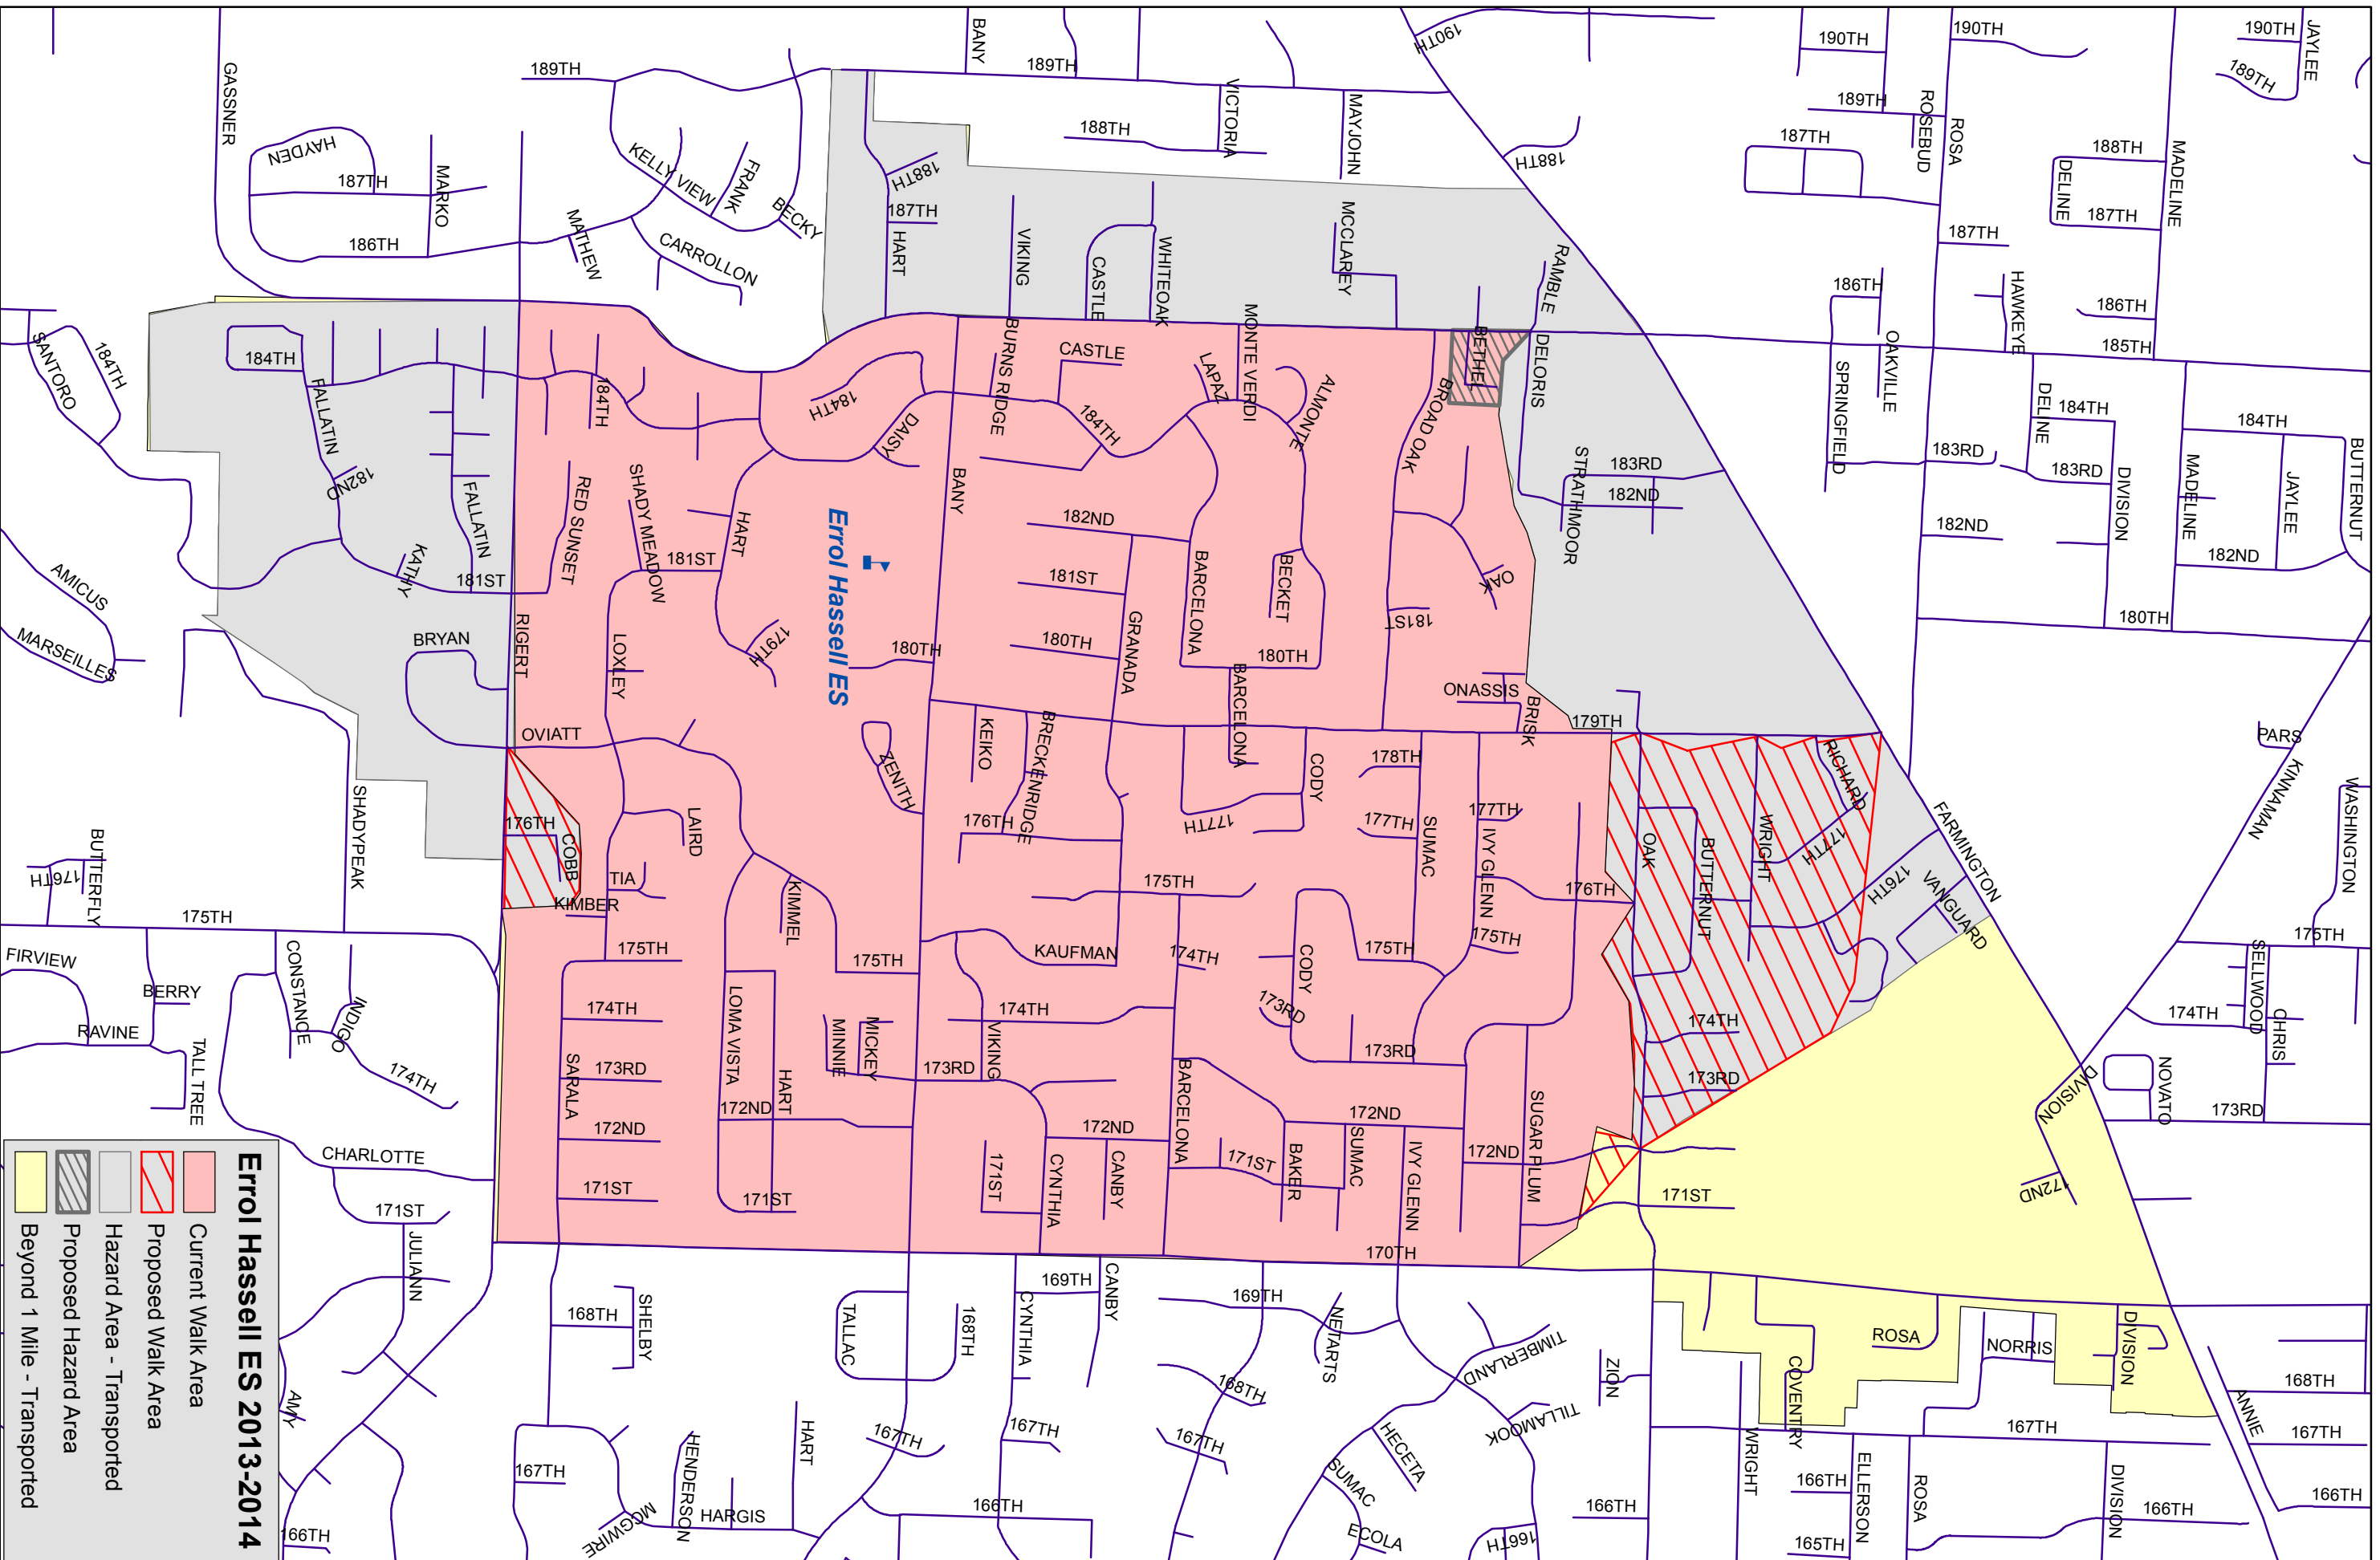

**Beaver Acres Elementary School
2013 Proposed Additions to Hazard and No Transportation Zones**

Bethany Elementary School 2013 Proposed Addition to Hazard Zone

Bethany ES 2013-2014

-  Current Walk Area
-  Hazard Area - Transported
-  Proposed Hazard Area

**Chehalem Elementary School
2013 Proposed Additions to Hazard and No Transportation Zones**

Errol Hassell Elementary School 2013 Proposed Additions to Hazard and No Transportation Zones

Errol Hassell ES 2013-2014

- Current Walk Area
- Proposed Walk Area
- Hazard Area - Transported
- Proposed Hazard Area
- Beyond 1 Mile - Transported