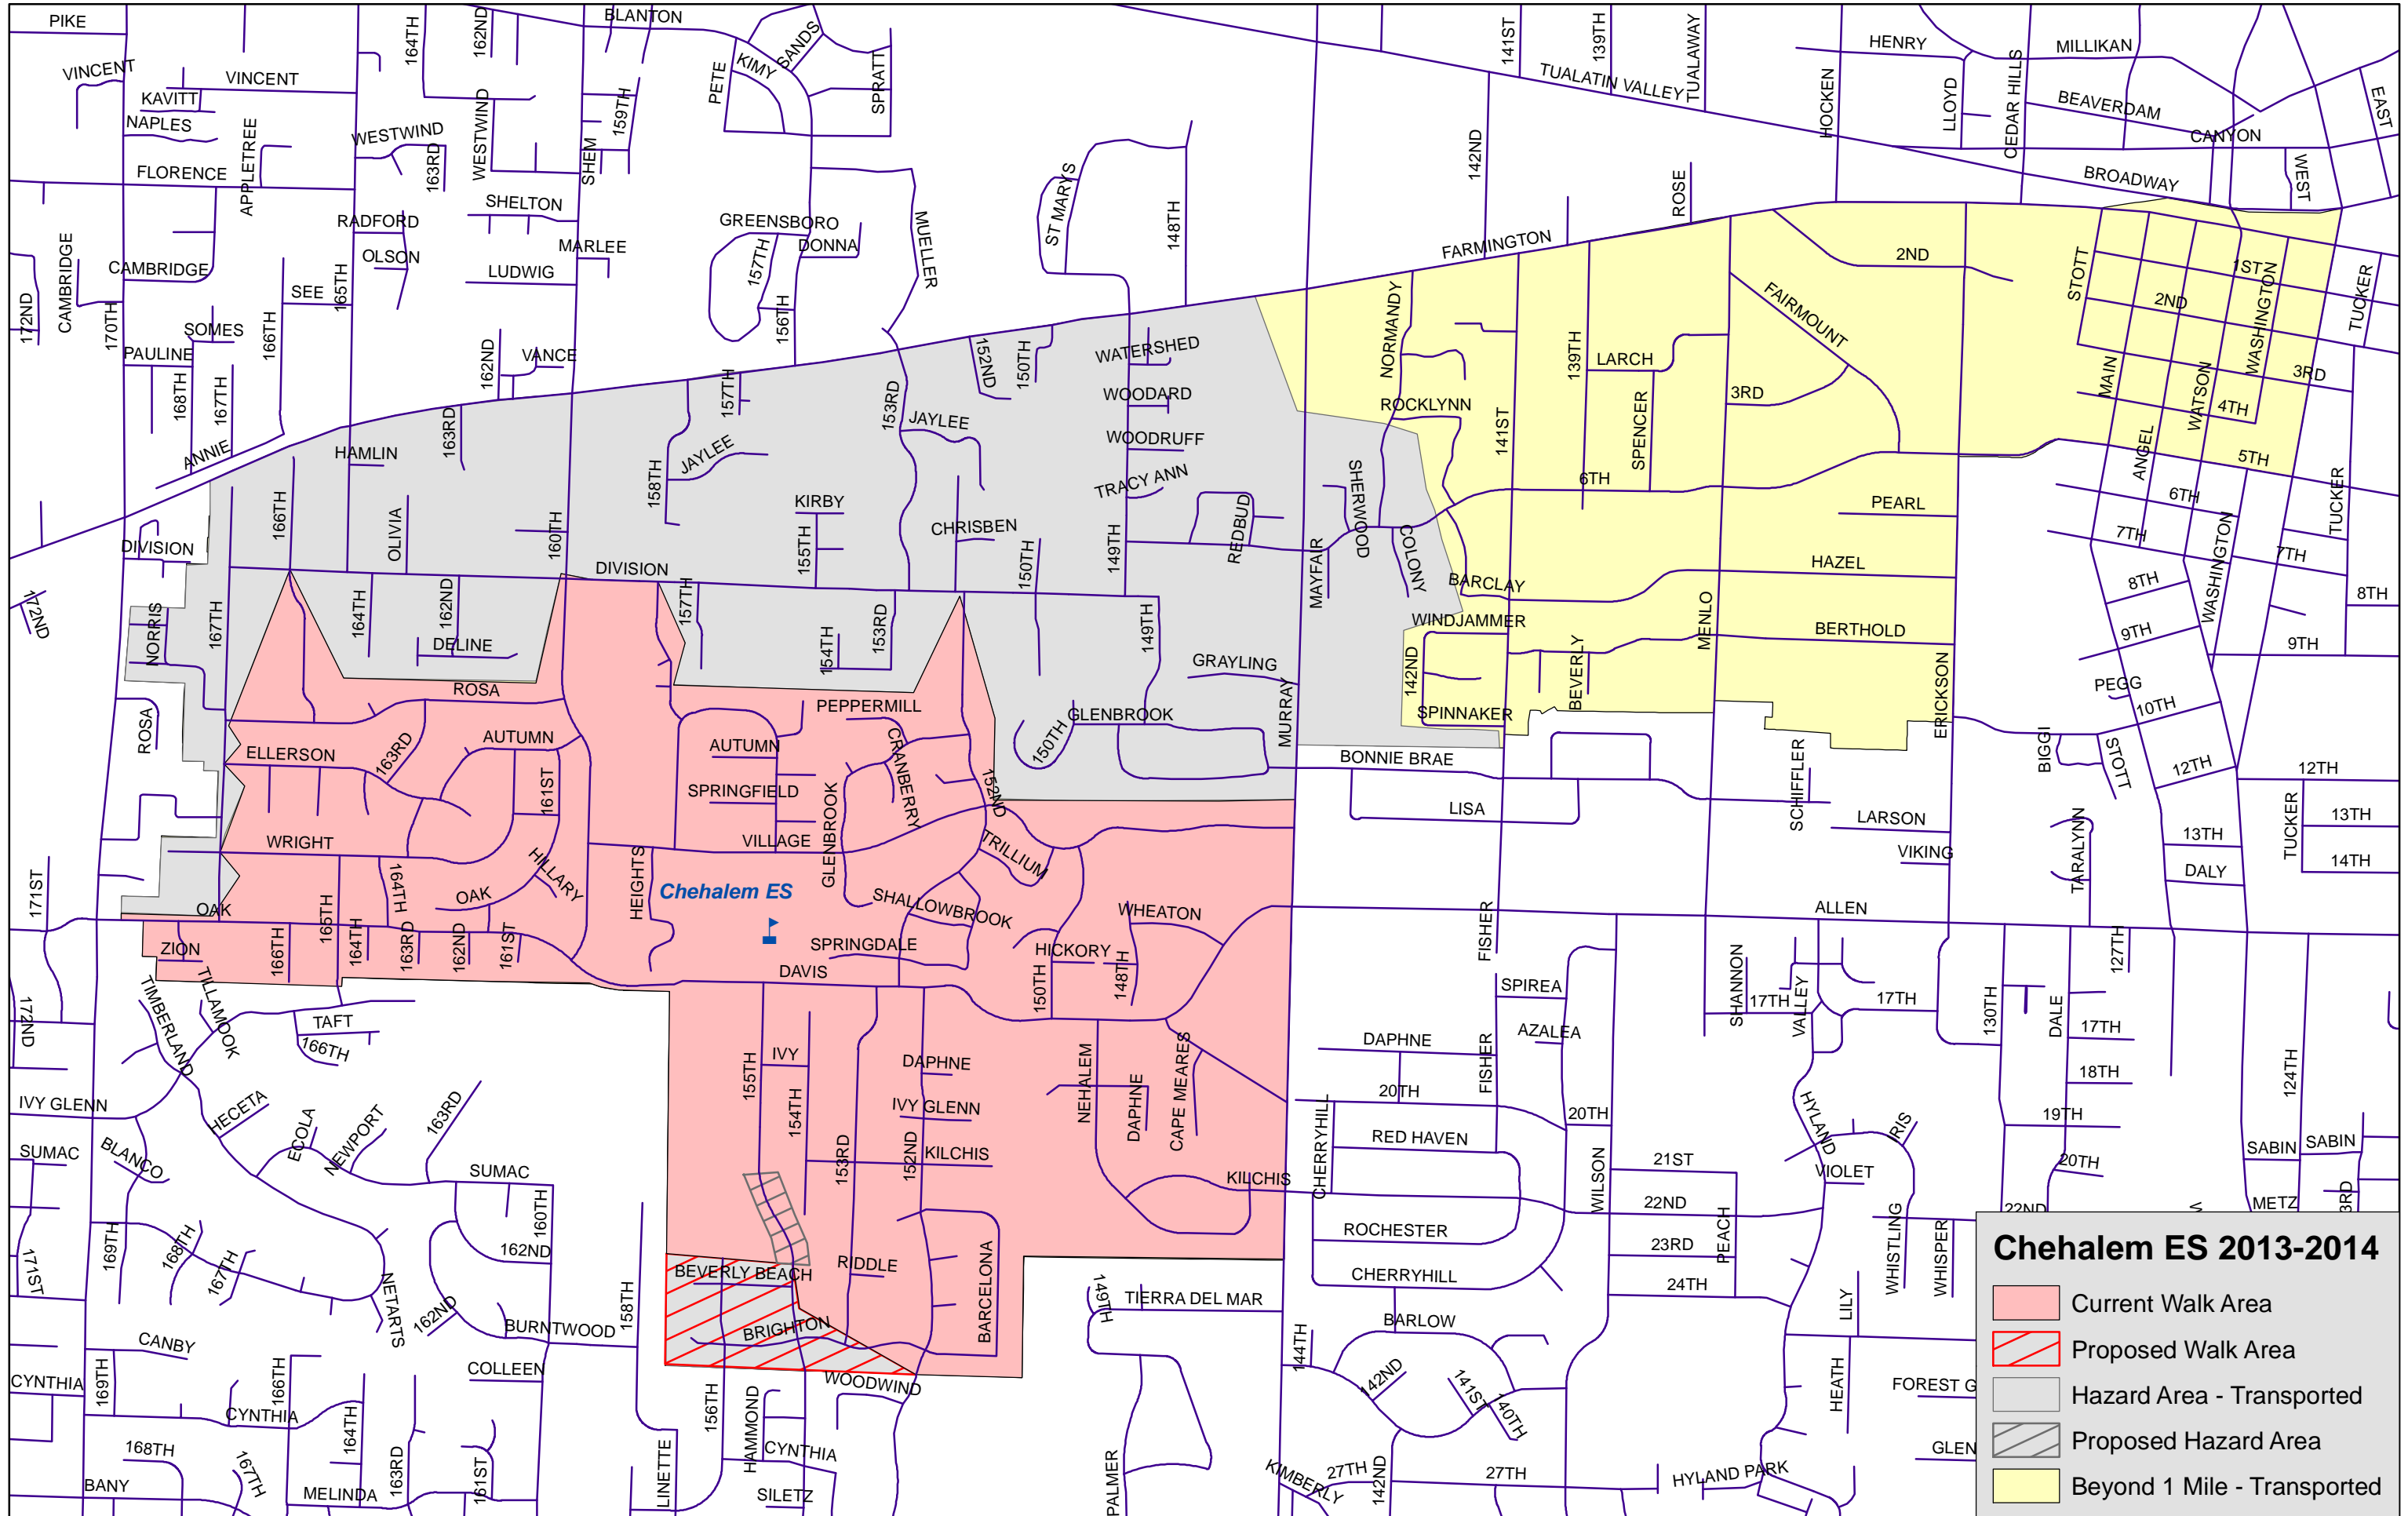

**Beaver Acres Elementary School
2013 Proposed Additions to Hazard and No Transportation Zones**

Bethany Elementary School 2013 Proposed Addition to Hazard Zone

Bethany ES 2013-2014

-  Current Walk Area
-  Hazard Area - Transported
-  Proposed Hazard Area

**Chehalem Elementary School
2013 Proposed Additions to Hazard and No Transportation Zones**

Errol Hassell Elementary School 2013 Proposed Additions to Hazard and No Transportation Zones

Errol Hassell ES 2013-2014

- Current Walk Area
- Proposed Walk Area
- Hazard Area - Transported
- Proposed Hazard Area
- Beyond 1 Mile - Transported