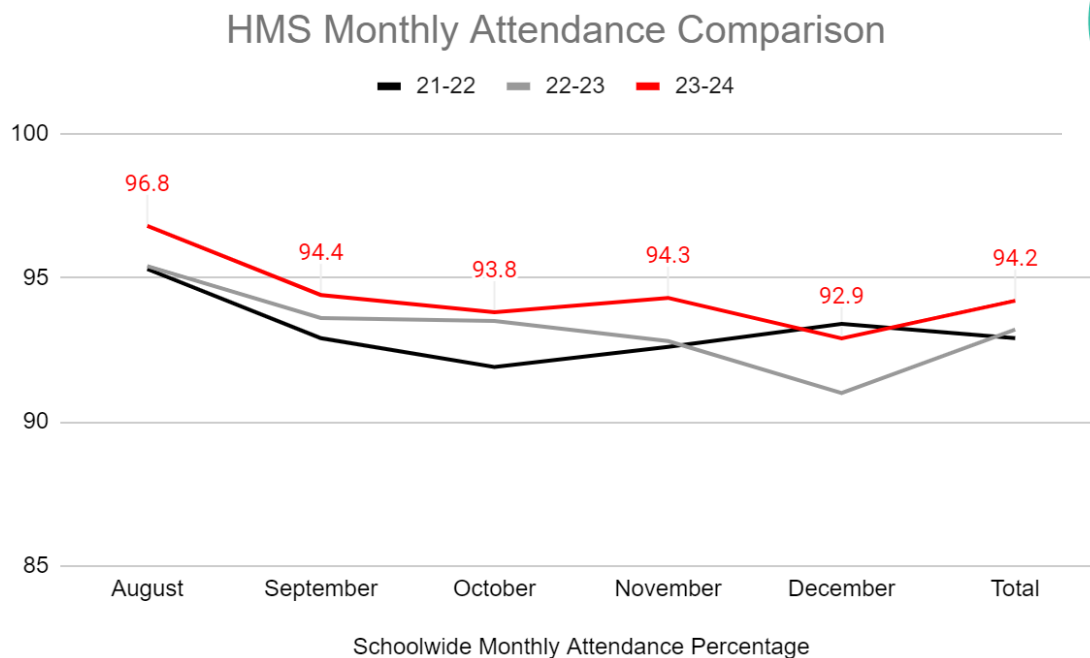

Attendance:

As a school, we finished the first semester with 94.28% attendance. Below you can see the monthly attendance in comparison to the last two years. .

Academics:

Winter SICA (ISAT) Testing

Our staff and students will begin their winter Shorted Interim Comprehensive Assessment (SICA - ISAT) on December 11th through January 11th. On January 19th, our staff will be analyzing and developing action plans based on the results of this assessment.