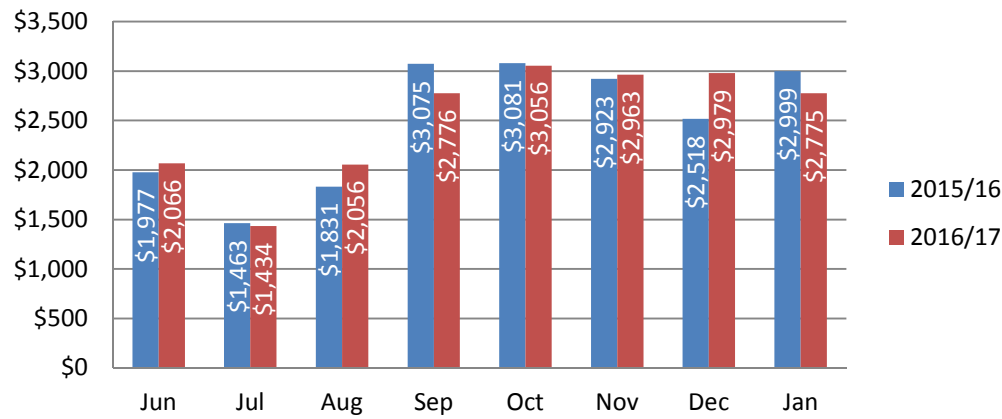

Lincoln Savage MS 2015 to 2016 Power Bill Comparison