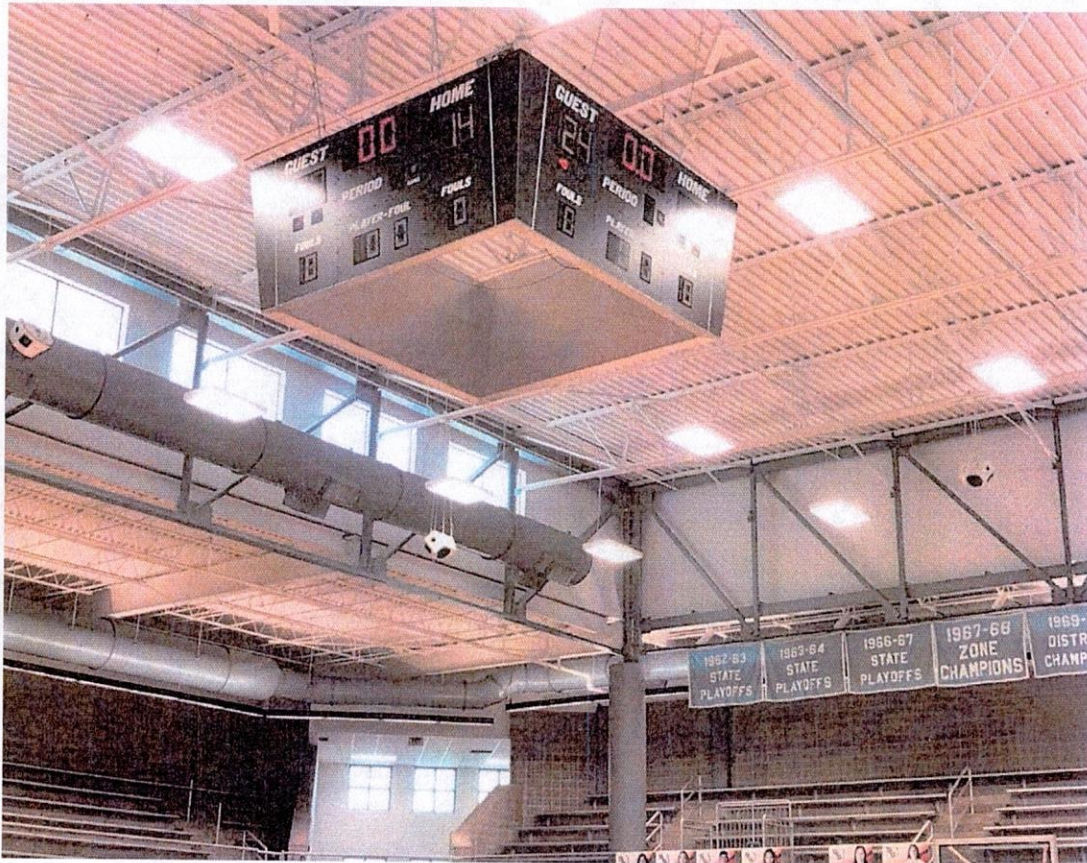

From: Homer Flores, Trustee

---

Item Title: Report on replacing the scoreboards for the Football Field and Athletic Center.

---

Description: Report Only.

---

Historical Data:

---

# **Scoreboard Replacement**

SSAISD Athletic Center  
SSAISD Stadium

# Current State- Athletic Center