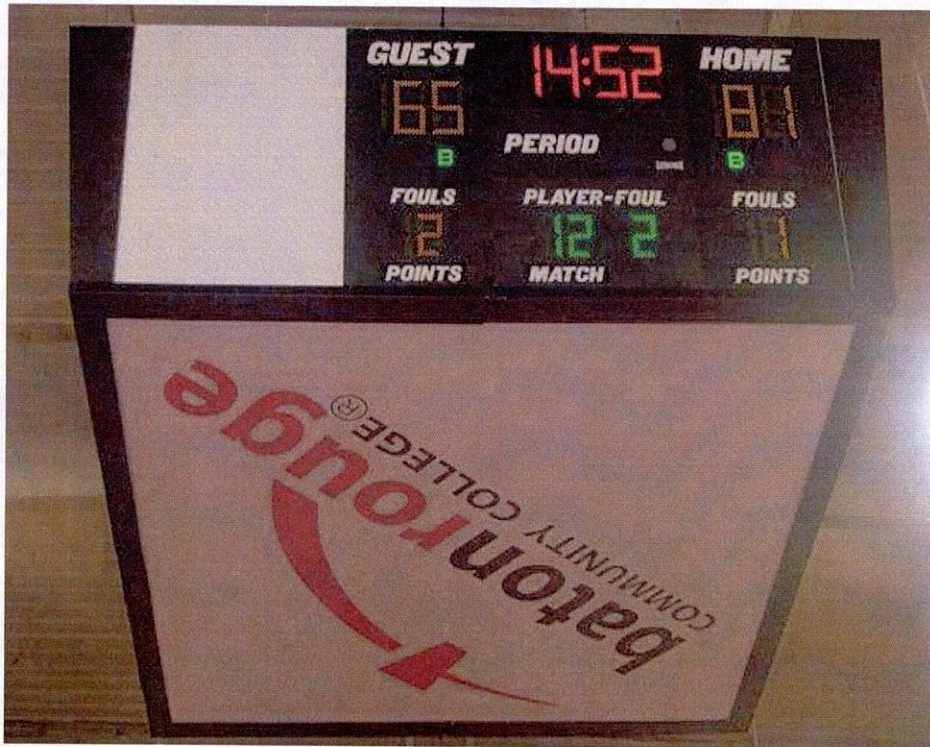

Possible Options for Replacement

- Electro-Mech Model LX2655-4
- 9'x5' Panel size
- 4 sided electronic center hung
- Reversible Captions for Volleyball
- Electronic Team Names (opt)
- Custom Graphics (opt)