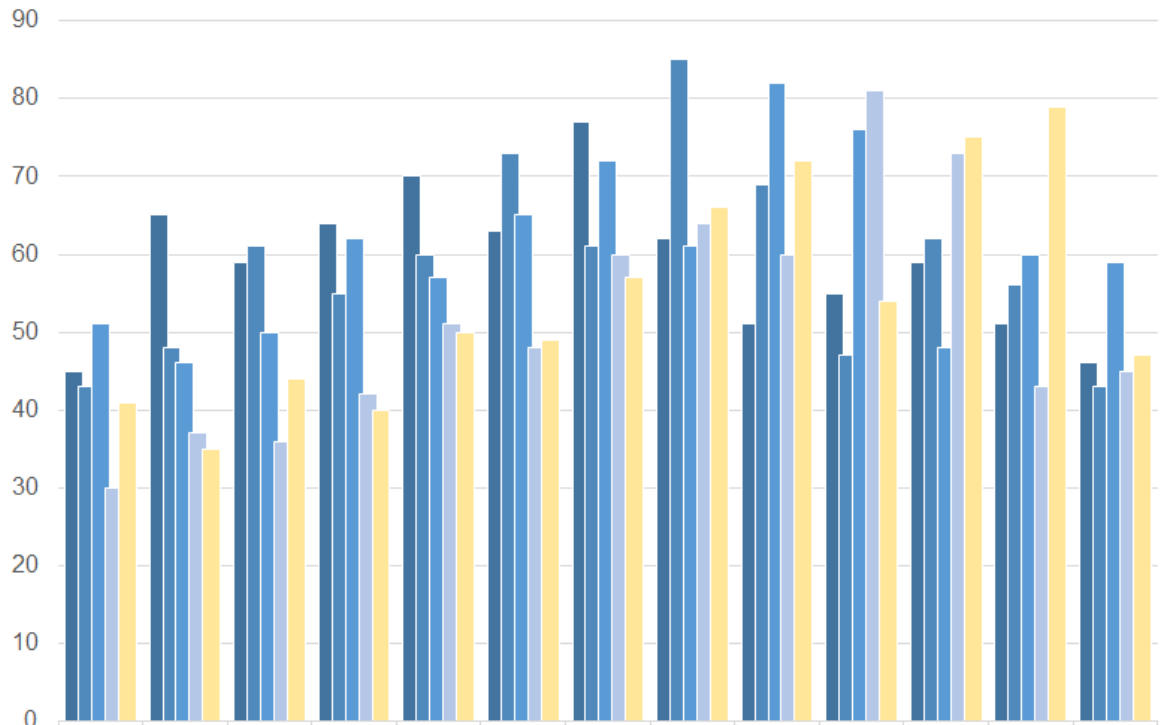

Neah-Kah-Nie School District Enrollment Trend Data

These graphs do not include preschool enrollment.

Neah-Kah-Nie School District - Enrollment Trend by Grade

	K	1	2	3	4	5	6	7	8	9	10	11	12
■ June 2018	45	65	59	64	70	63	77	62	51	55	59	51	46
■ June 2019	43	48	61	55	60	73	61	85	69	47	62	56	43
■ February 2020	51	46	50	62	57	65	72	61	82	76	48	60	59
■ June 2021	30	37	36	42	51	48	60	64	60	81	73	43	45
■ September 2021	41	35	44	40	50	49	57	66	72	54	75	79	47