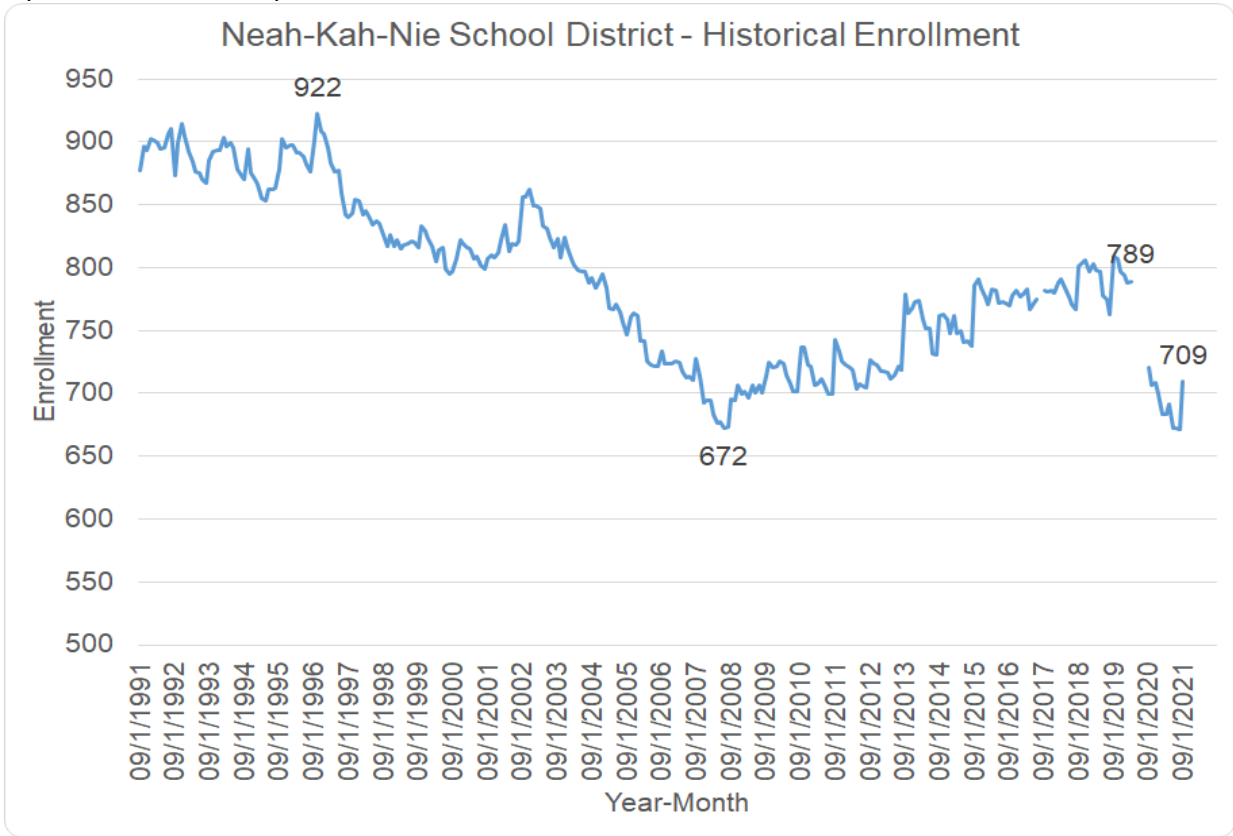

Neah-Kah-Nie School District Enrollment Trend Data

These graphs do not include preschool enrollment.

Neah-Kah-Nie School District - Enrollment Trend by Grade

	K	1	2	3	4	5	6	7	8	9	10	11	12
■ June 2018	45	65	59	64	70	63	77	62	51	55	59	51	46
■ June 2019	43	48	61	55	60	73	61	85	69	47	62	56	43
■ February 2020	51	46	50	62	57	65	72	61	82	76	48	60	59
■ June 2021	30	37	36	42	51	48	60	64	60	81	73	43	45
■ September 2021	41	35	44	40	50	49	57	66	72	54	75	79	47