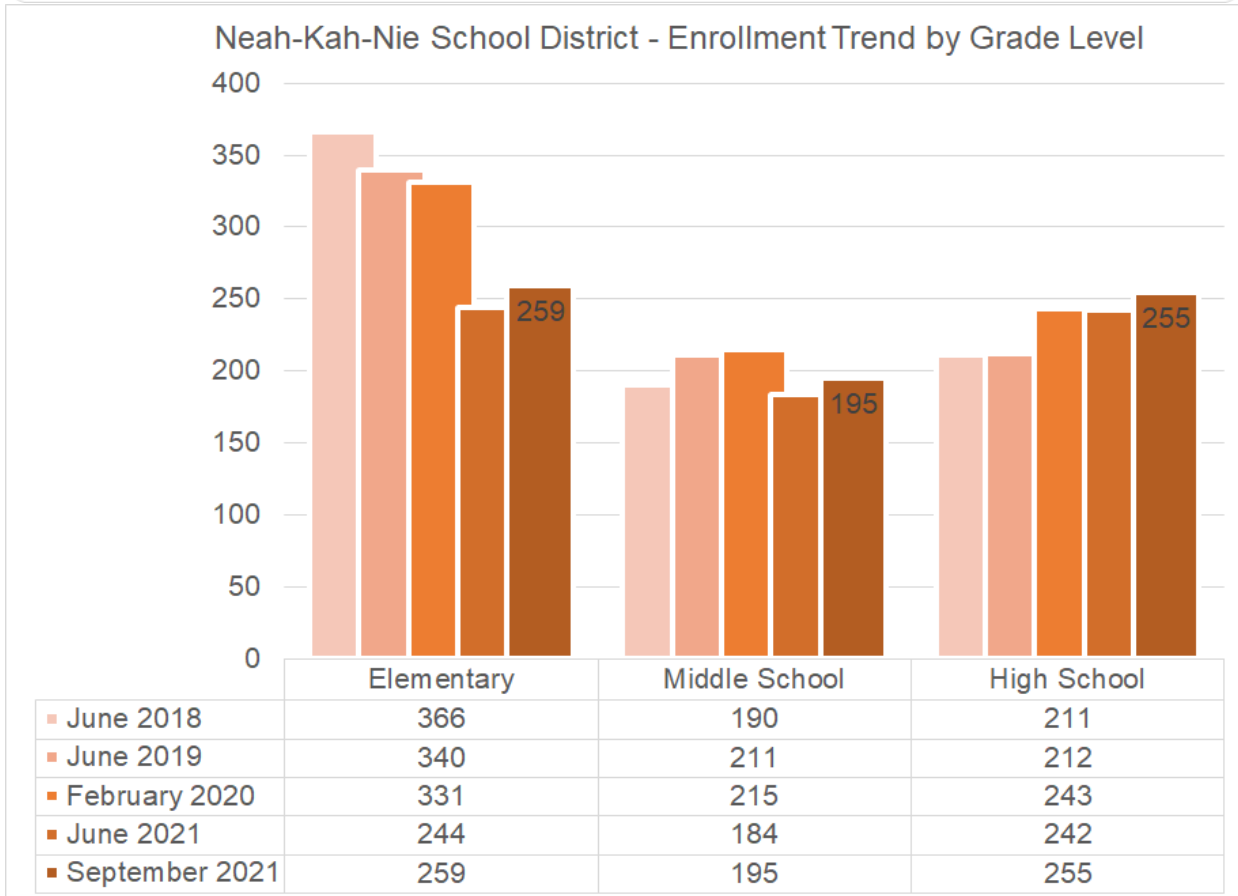

Neah-Kah-Nie School District Enrollment Trend Data

These graphs do not include preschool enrollment.

Neah-Kah-Nie School District - Enrollment Trend by Grade

	K	1	2	3	4	5	6	7	8	9	10	11	12
■ June 2018	45	65	59	64	70	63	77	62	51	55	59	51	46
■ June 2019	43	48	61	55	60	73	61	85	69	47	62	56	43
■ February 2020	51	46	50	62	57	65	72	61	82	76	48	60	59
■ June 2021	30	37	36	42	51	48	60	64	60	81	73	43	45
■ September 2021	41	35	44	40	50	49	57	66	72	54	75	79	47