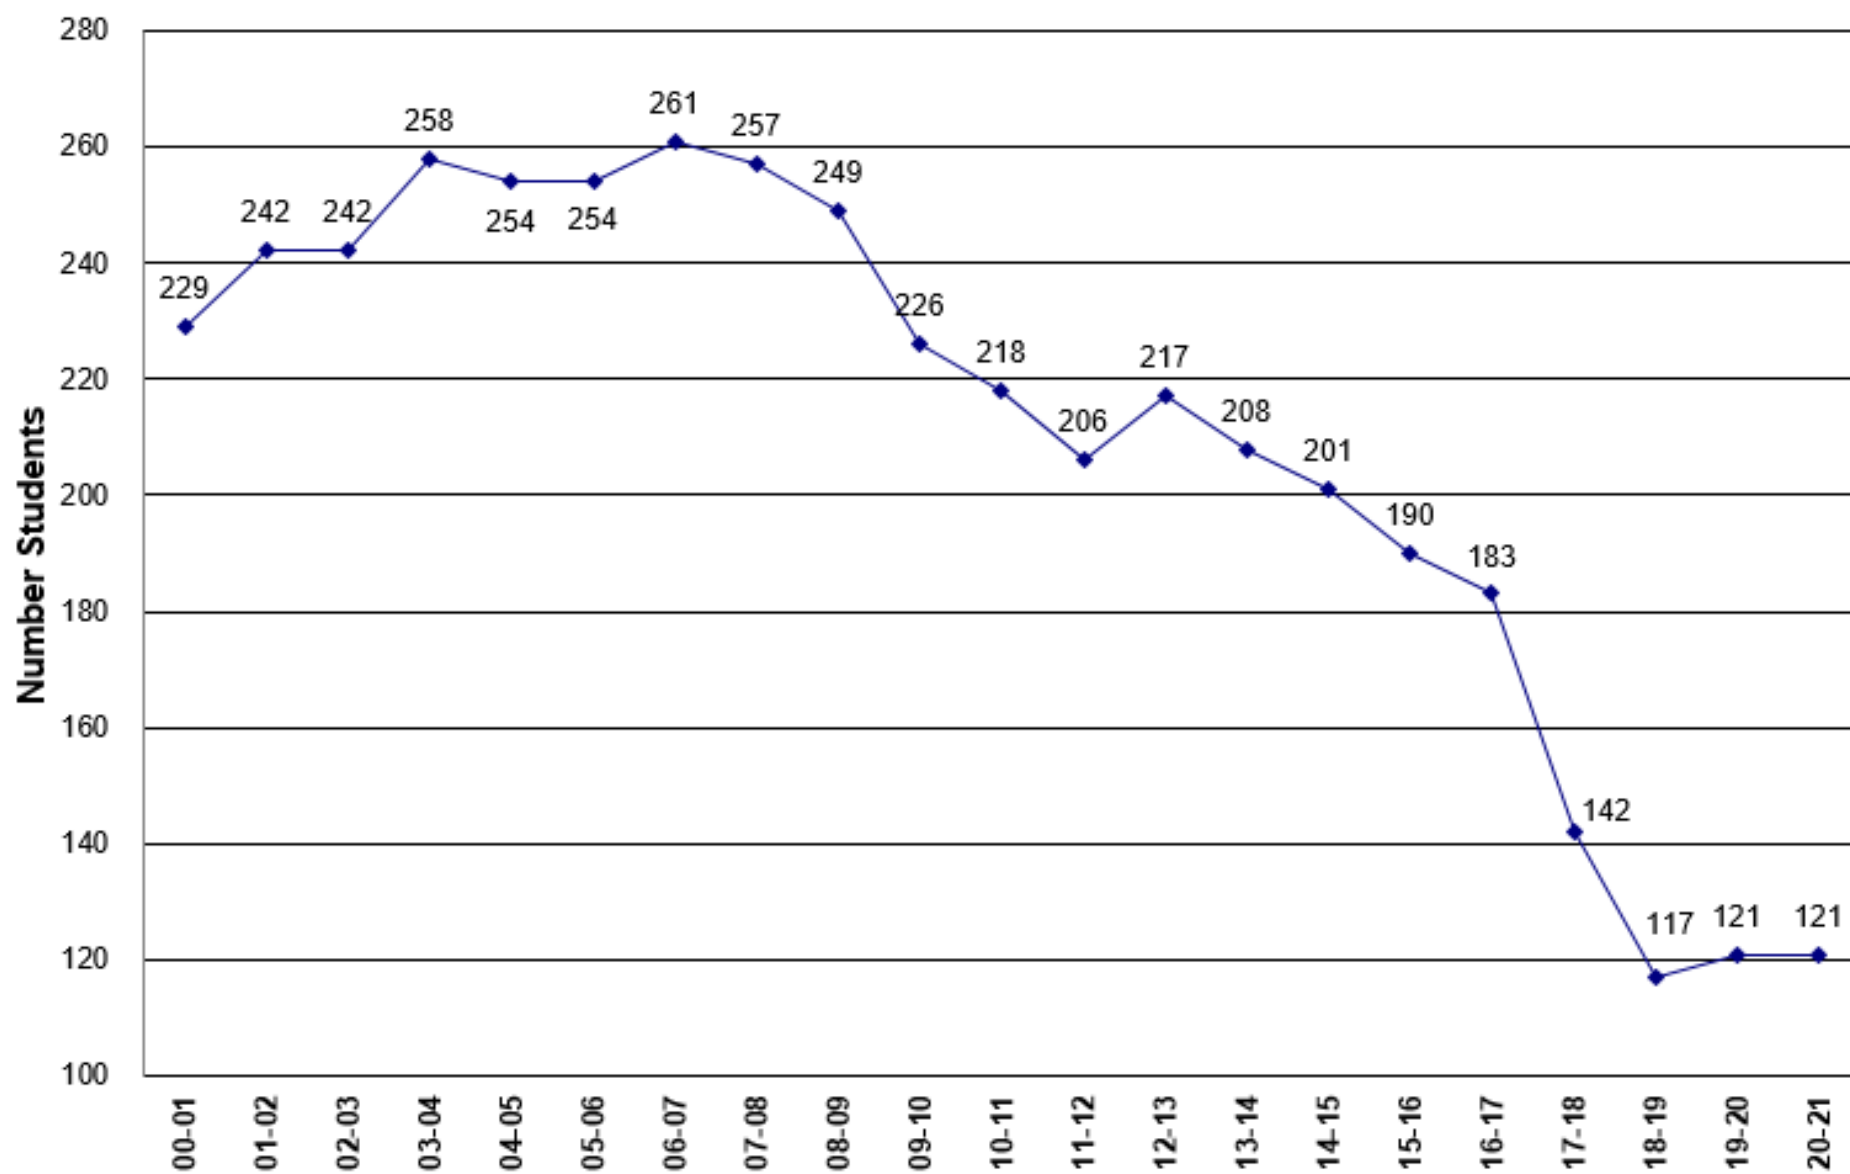

GMR K-12 Enrollment

Student enrollment as December 1, 2020	
Grade Level Of Students	GMR
K	19
1	20
2	17
3	16
4	14
5	16
6	20
TOTAL K-6	122
7	17
8	21
9	14
10	21
11	20
12	29
TOTAL 7-12	122
TOTAL K-12	244

Student enrollment as October 1, 2020	
Grade Level Of Students	GMR
K	19
1	20
2	17
3	16
4	13
5	16
6	20
TOTAL K-6	121
7	17
8	21
9	14
10	21
11	20
12	29
TOTAL 7-12	122
TOTAL K-12	243

GMR K-12 ENROLLMENT

Student enrollment as October 1, 2019	
Grade Level Of Students	GMR
K	21
1	17
2	15
3	13
4	18
5	21
6	16
TOTAL K-6	121
7	21
8	15
9	25
10	24
11	32
12	33
TOTAL 7-12	150
TOTAL K-12	271

GMR K-12 ENROLLMENT

Student enrollment as October 1, 2018	
Grade Level Of Students	GMR
K	17
1	14
2	12
3	19
4	19
5	16
6	20
TOTAL K-6	117
7	17
8	22
9	24
10	30
11	32
12	37
TOTAL 7-12	162
TOTAL K-12	279

ELEMENTARY SCHOOL ENROLLMENTS

(Grades K - 6)