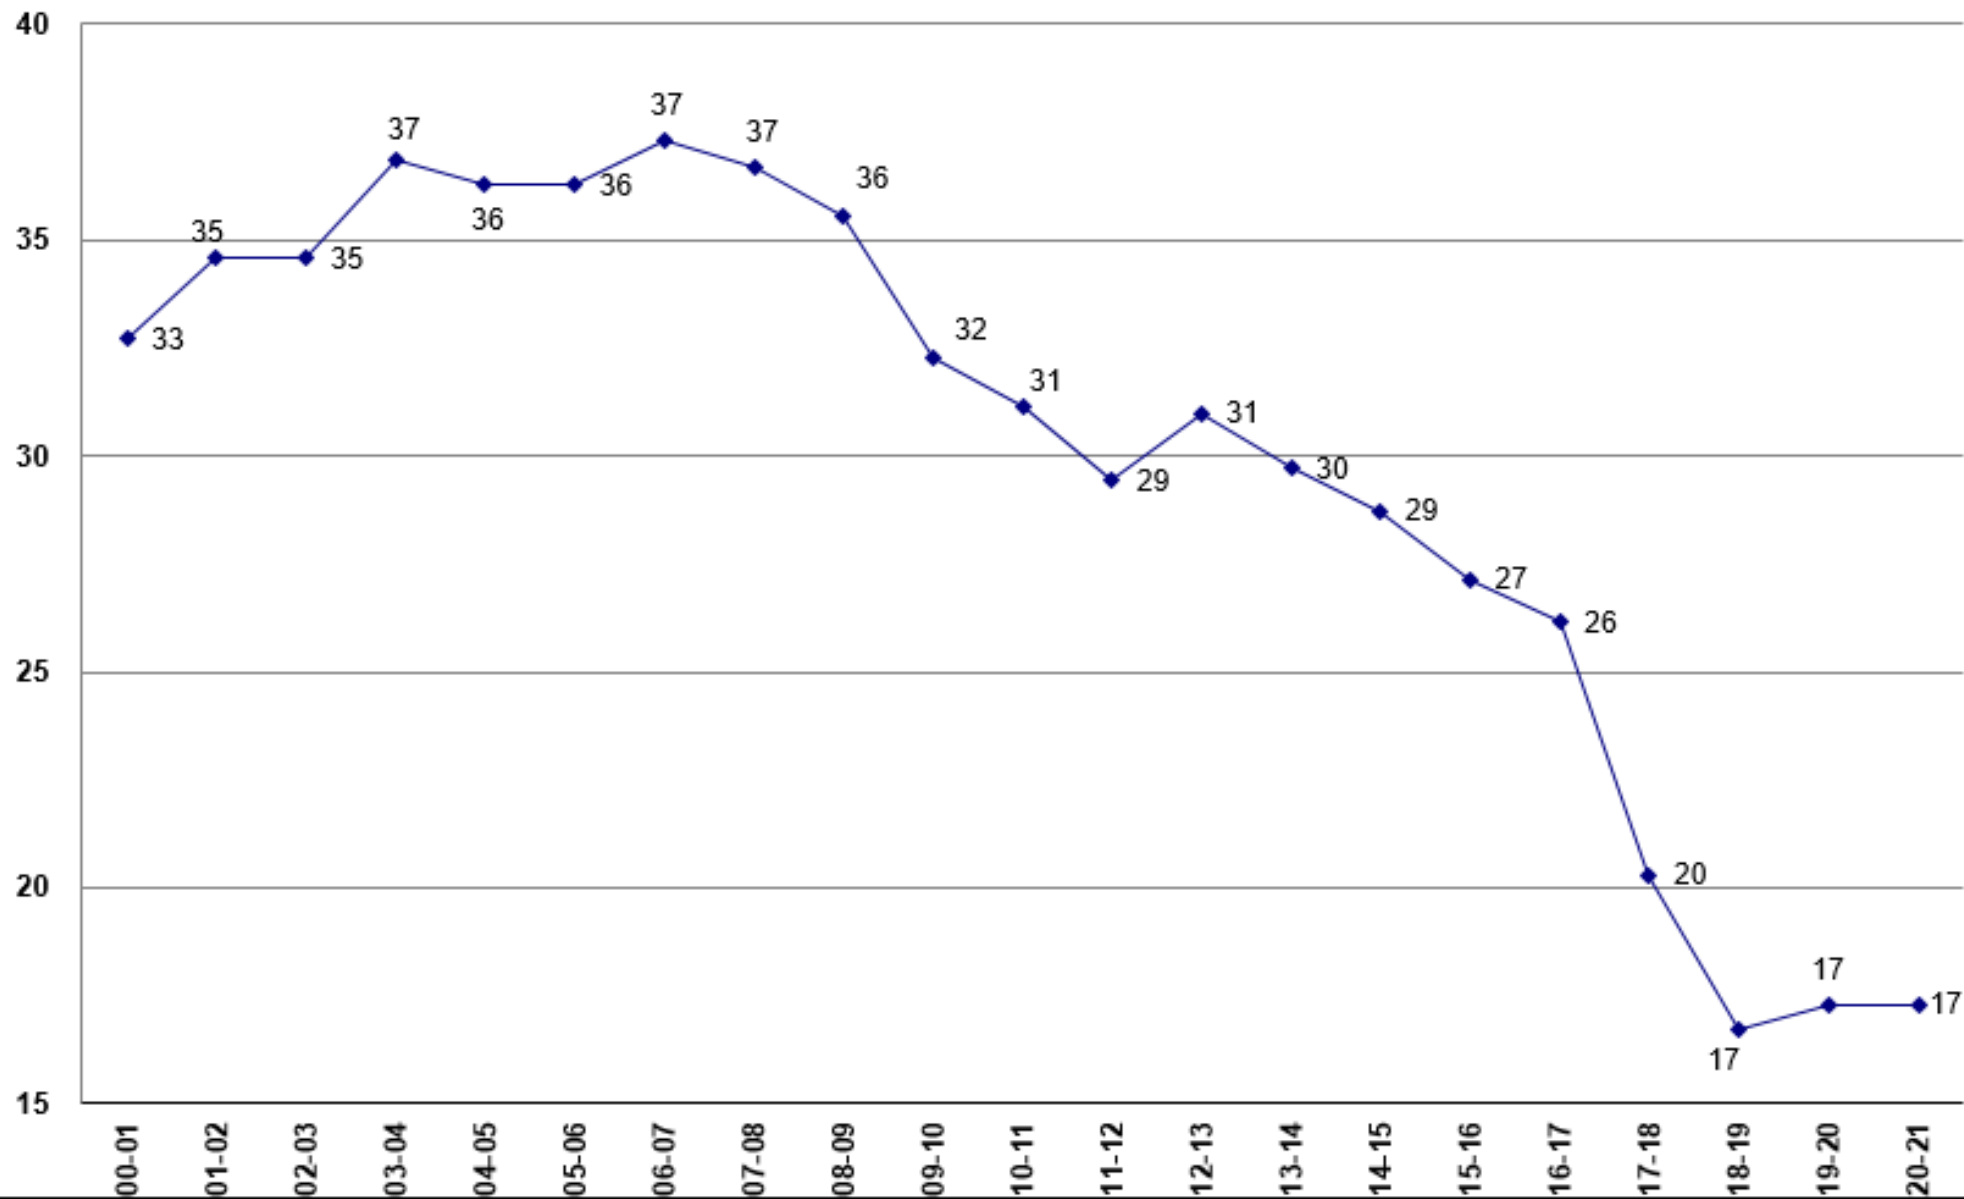

AVERAGE NUMBER OF STUDENTS BY GRADE LEVEL K-6