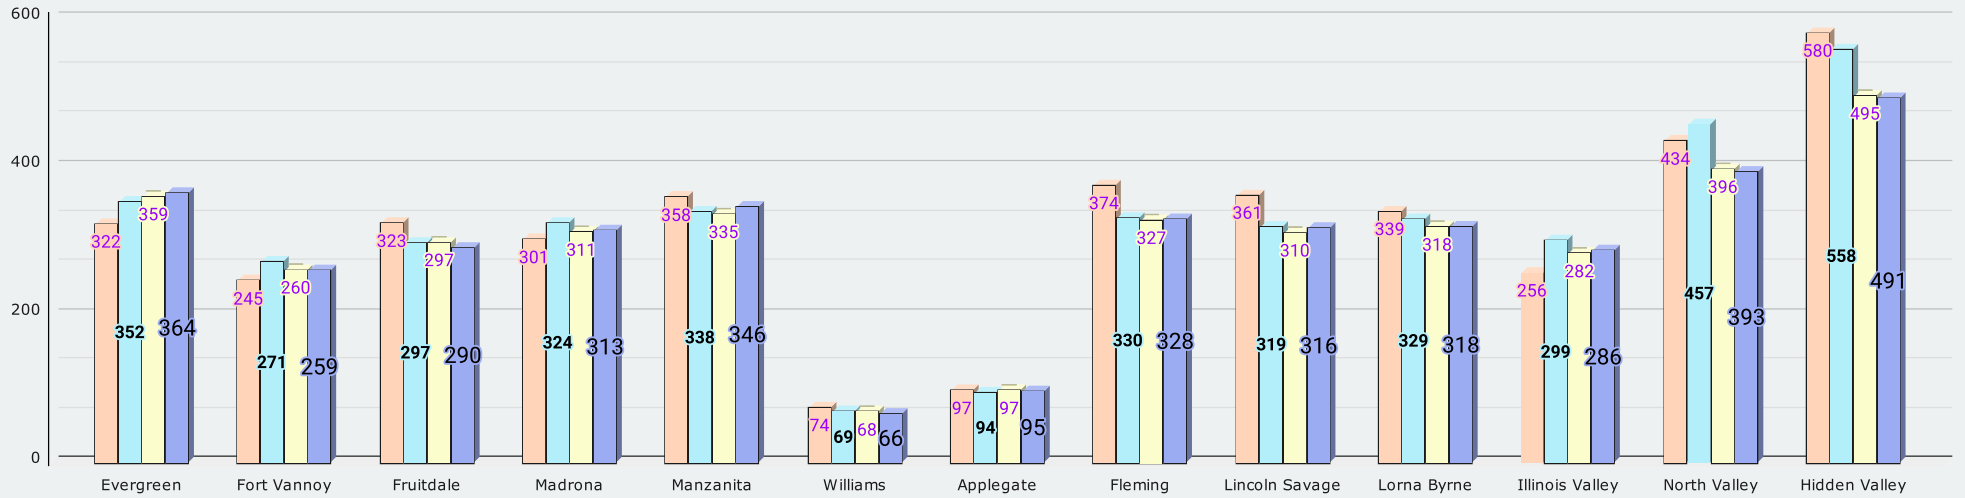

June 2021 / September 2021 / March 2022 / April 2022 and Loss/Gain

June 2021 Sept 2021 March 2022 Apr 2022

THREE RIVERS SCHOOL DISTRICT ENROLLMENT COMPARISON 2021-2022