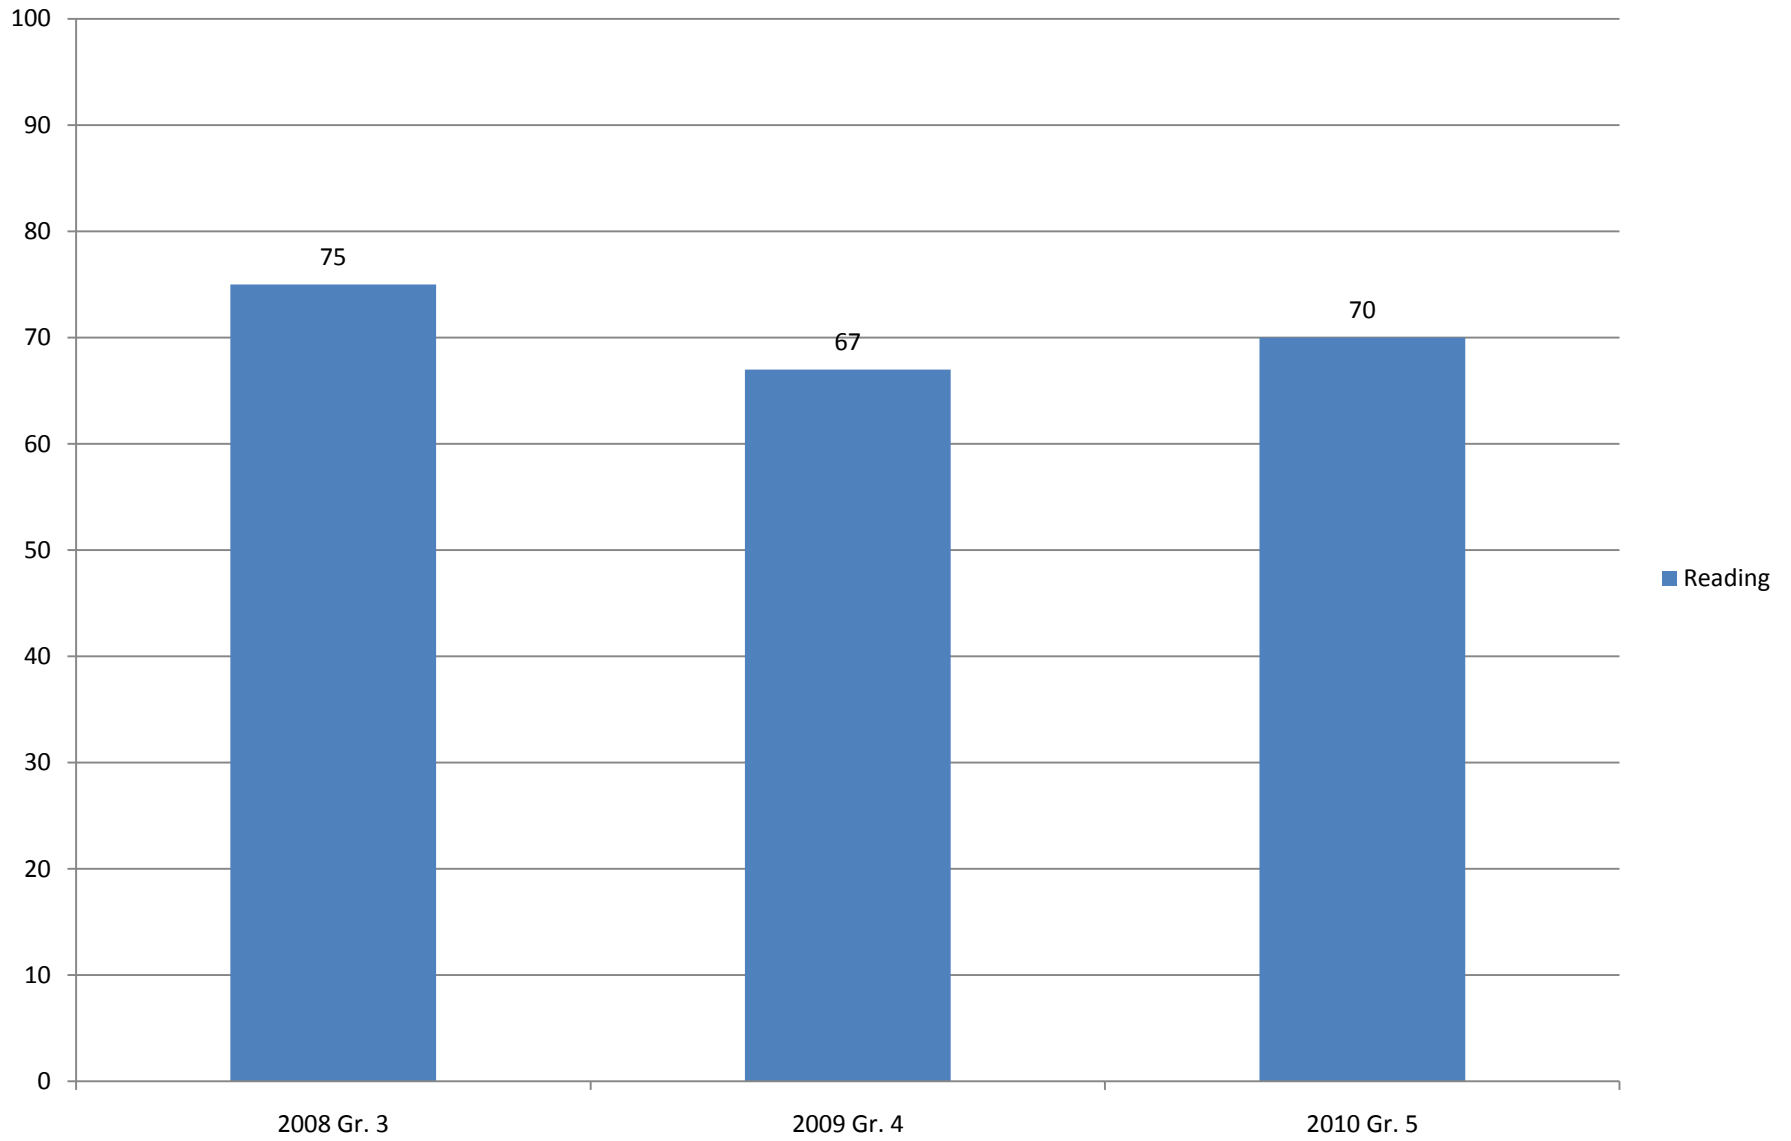

Ridge Farm Grade 5 Reading Cohort Groups Grade 3-2008 to Grade 5-2010

	2008 Gr. 3	2009 Gr. 4	2010 Gr. 5
Reading	75	67	70