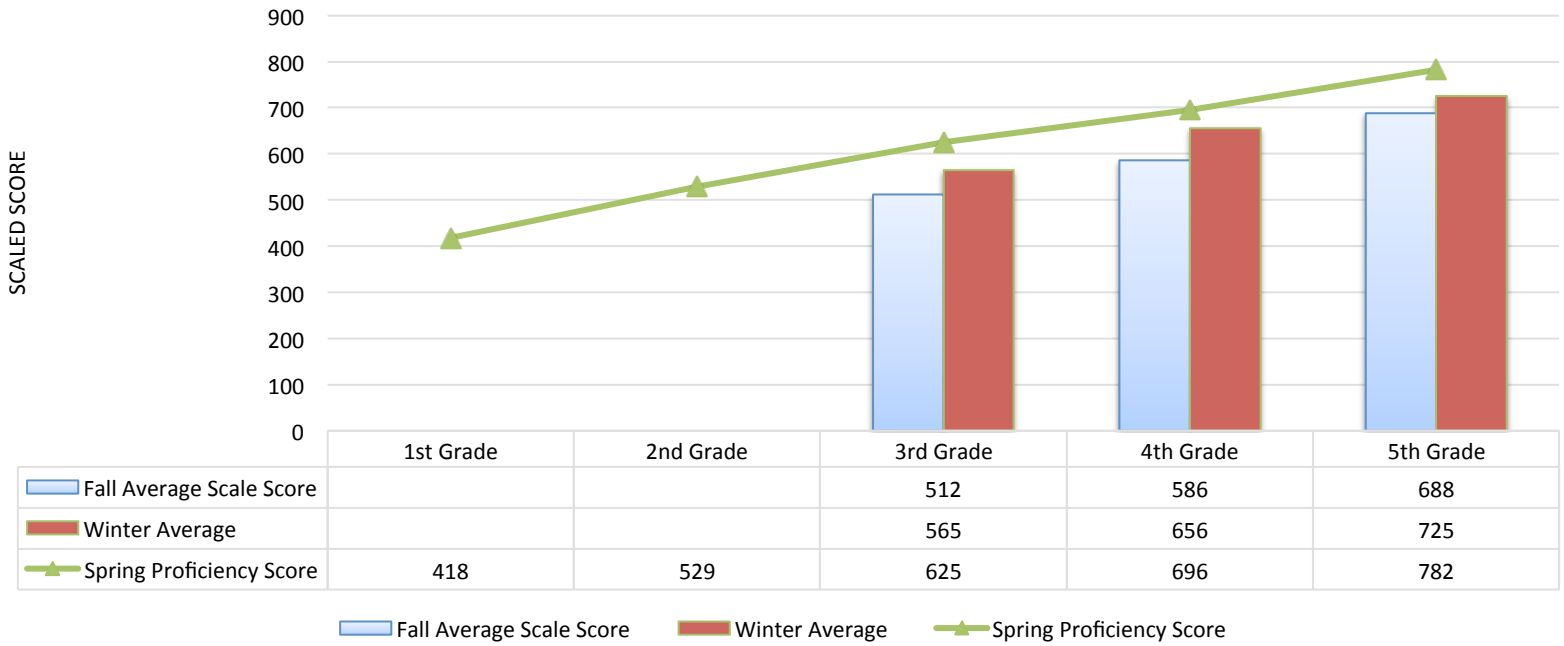

Paul Elementary

Paul Elementary STAR Math Scores 2016-2017

	Not Proficient			Proficient		
	F	W	S	F	W	S
1st Grade						
2nd Grade						
3rd Grade	52	51		33	37	
4th Grade	53	44		28	38	
5th Grade	54	53		22	24