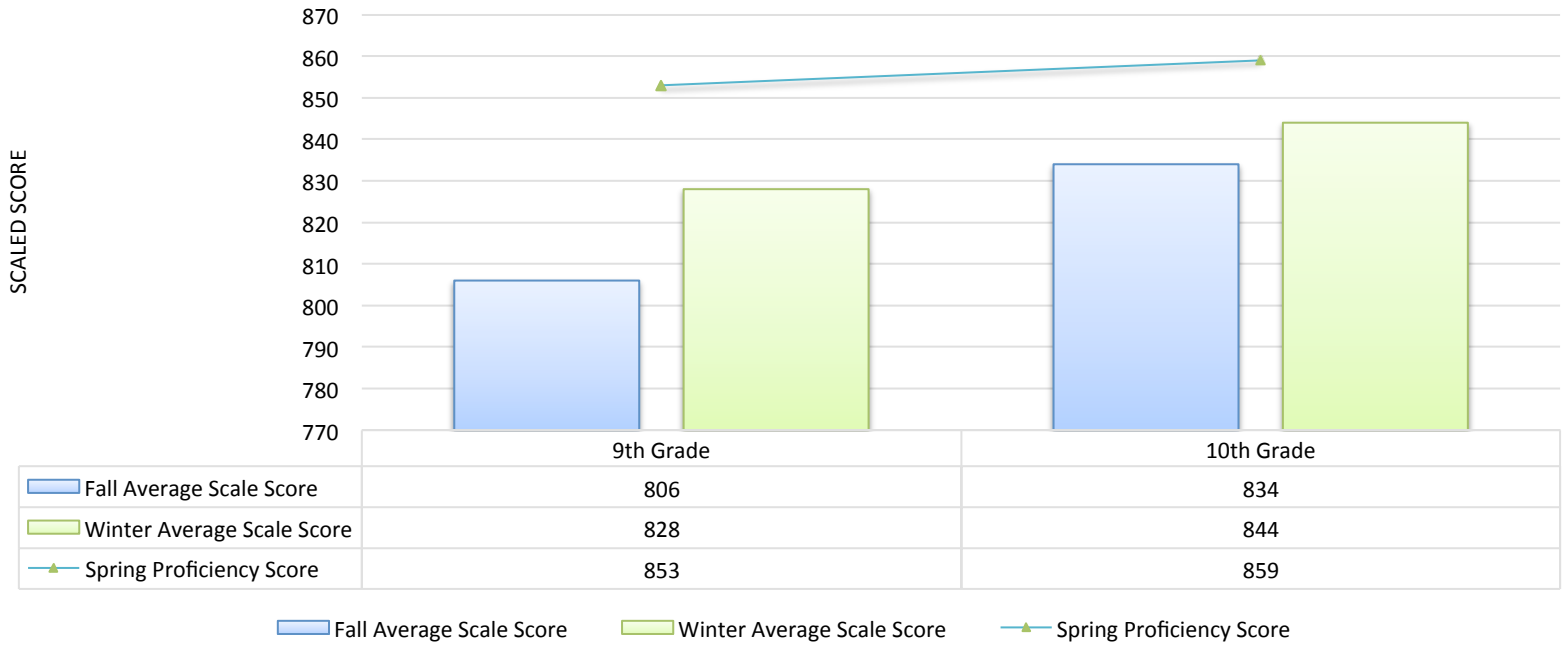

Minico High School

Minico High School STAR Math Scores 2016-2017

	Not Proficient			Proficient		
	F	W	S	F	W	S
9th Grade	118	105		104	112	
10th Grade	107	105		152	151