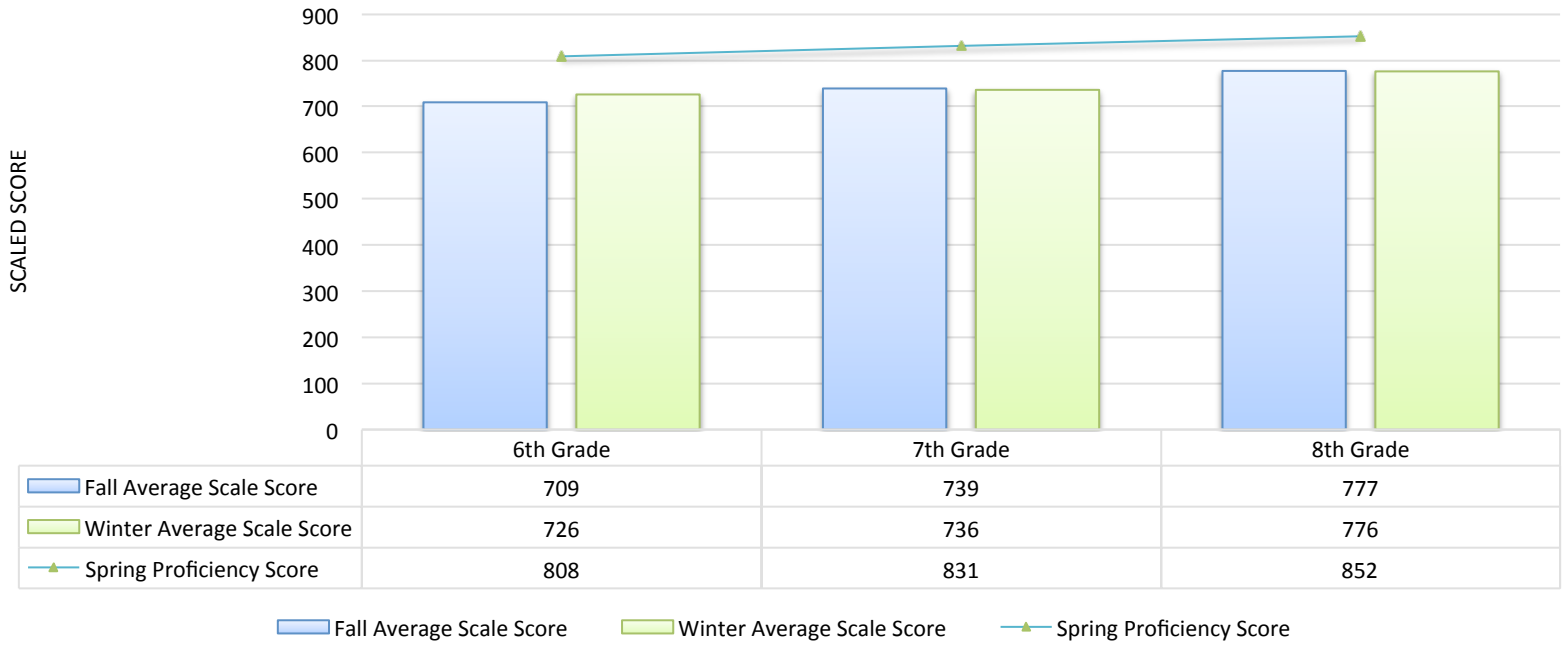

West Minico Middle School

West Minico STAR Math Scores 2016-2017

	Not Proficient			Proficient		
	F	W	S	F	W	S
6th Grade	110	101	114	29	40	32
7th Grade	122	123	116	37	32	36
8th Grade	92	93	97	45	46	38