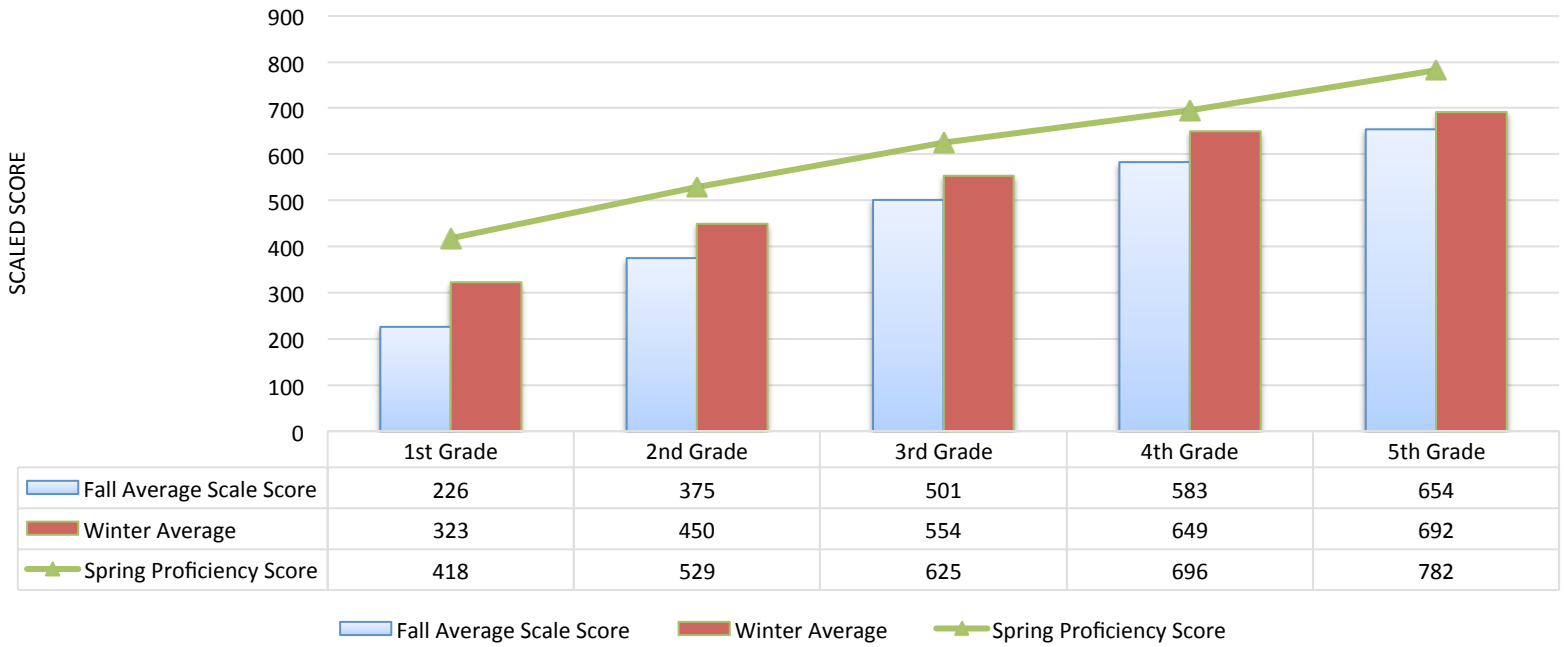

Rupert Elementary

Rupert Elementary STAR Math Scores 2016-2017

	Not Proficient			Proficient		
	F	W	S	F	W	S
1st Grade	77	72		18	28	
2nd Grade	75	70		26	32	
3rd Grade	76	79		44	43	
4th Grade	59	50		33	43	
5th Grade	75	76		25	30