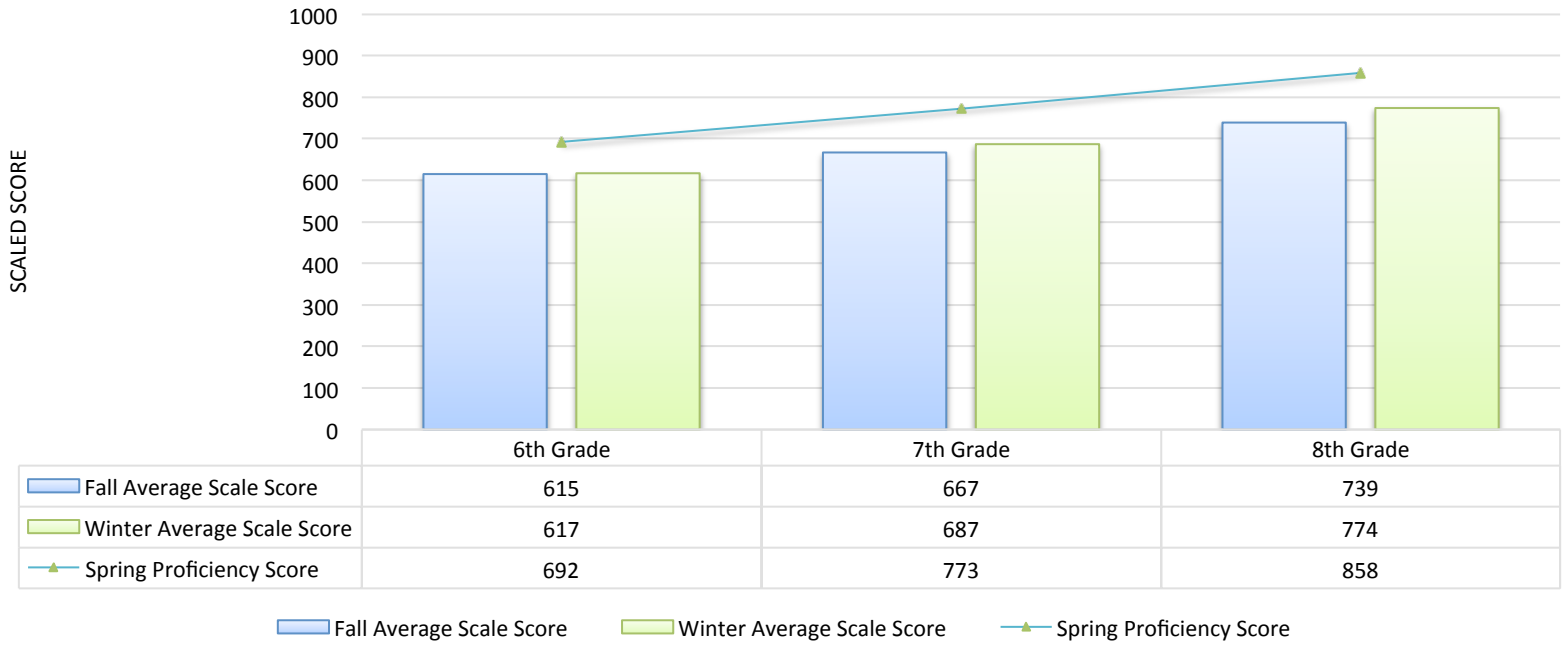

West Minico Middle School

West Minico STAR ELA Scores 2016-2017

	Not Proficient			Proficient		
	F	W	S	F	W	S
6th Grade	78	85	86	58	55	50
7th Grade	94	93	90	63	68	57
8th Grade	79	79		55	61