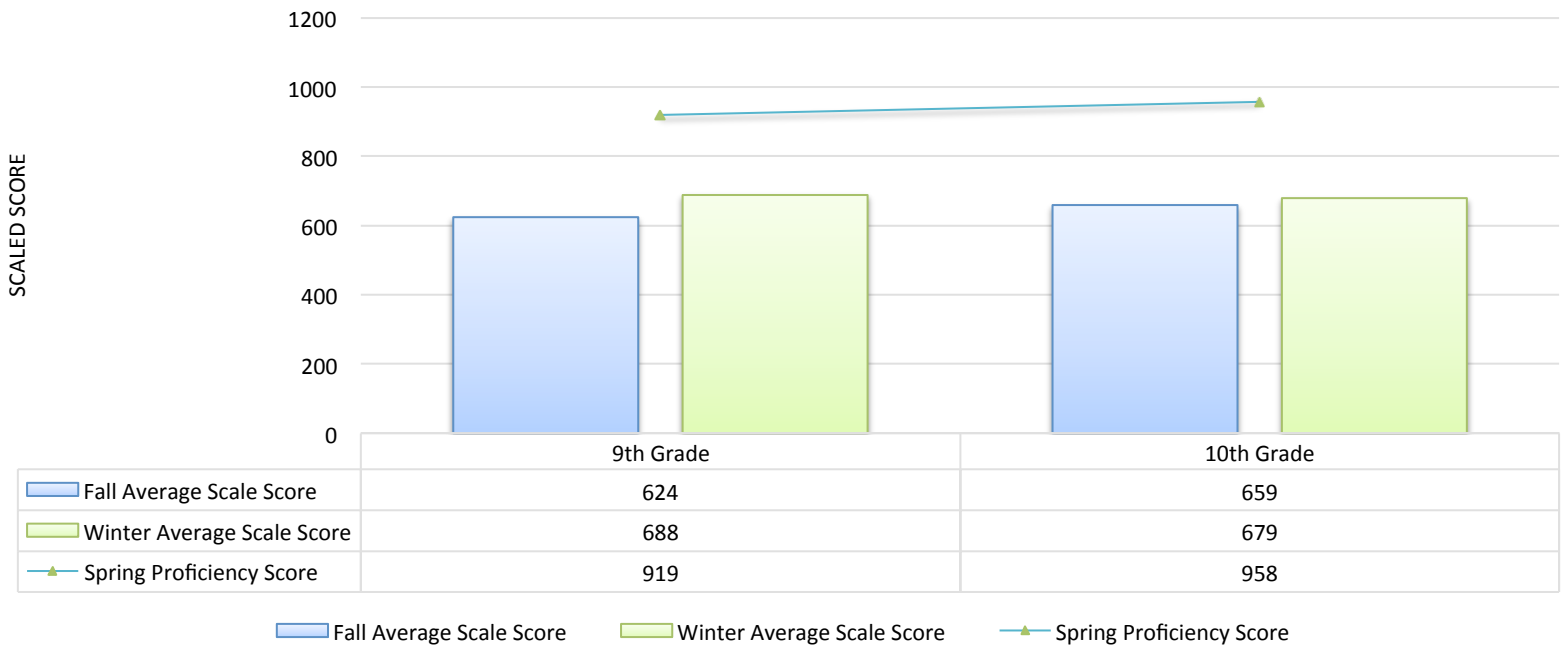

Mt. Harrison High School

Mt. Harrison High School STAR Math Scores 2016-2017

	Not Proficient			Proficient		
	F	W	S	F	W	S
9 th Grade		12	14		4	2
10 th Grade		31	32		3	1

Mt. Harrison High School

Mt. Harrison High School STAR ELA Scores 2016-2017