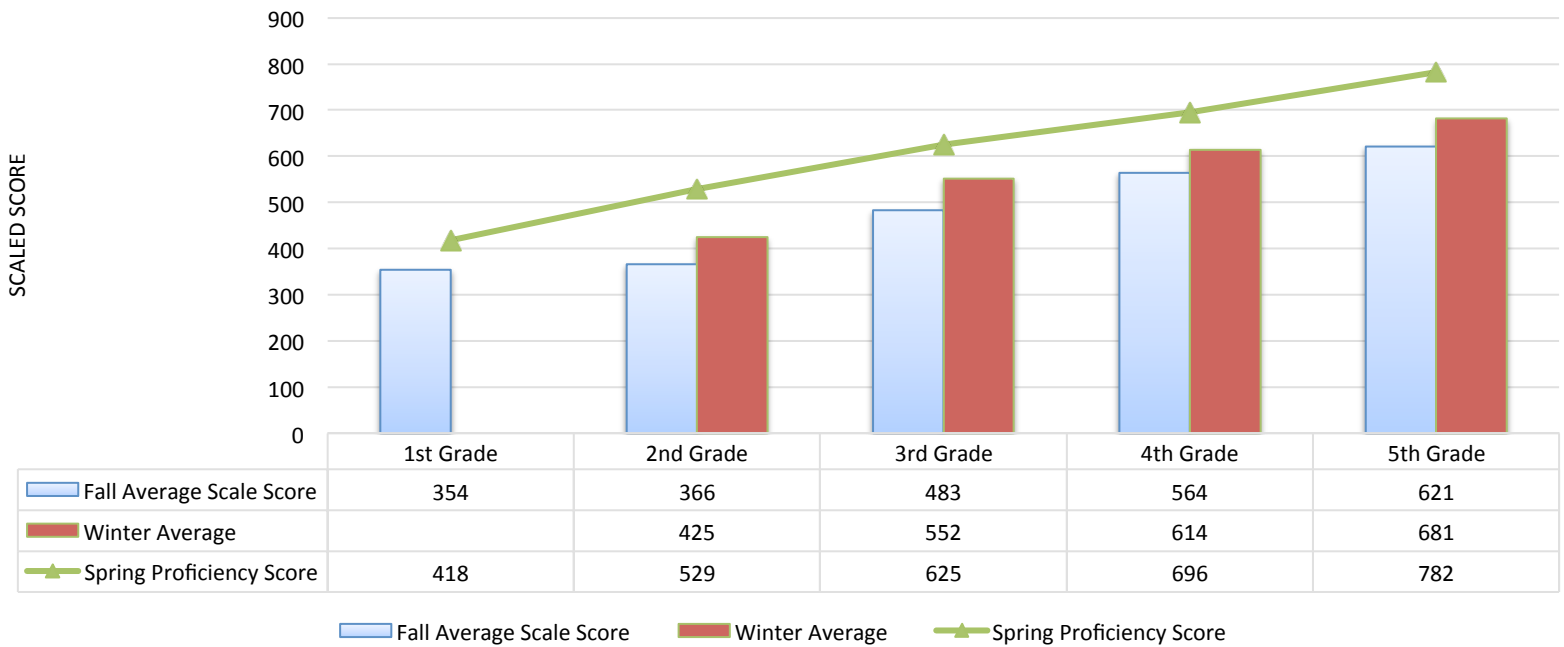

Heyburn Elementary

Heyburn Elementary STAR Math Scores 2016-2017

	Not Proficient			Proficient		
	F	W	S	F	W	S
1st Grade						
2nd Grade	63	61		18	18	
3rd Grade	32	59		8	28	
4th Grade	61	63		23	22	
5th Grade	67	62		11	16