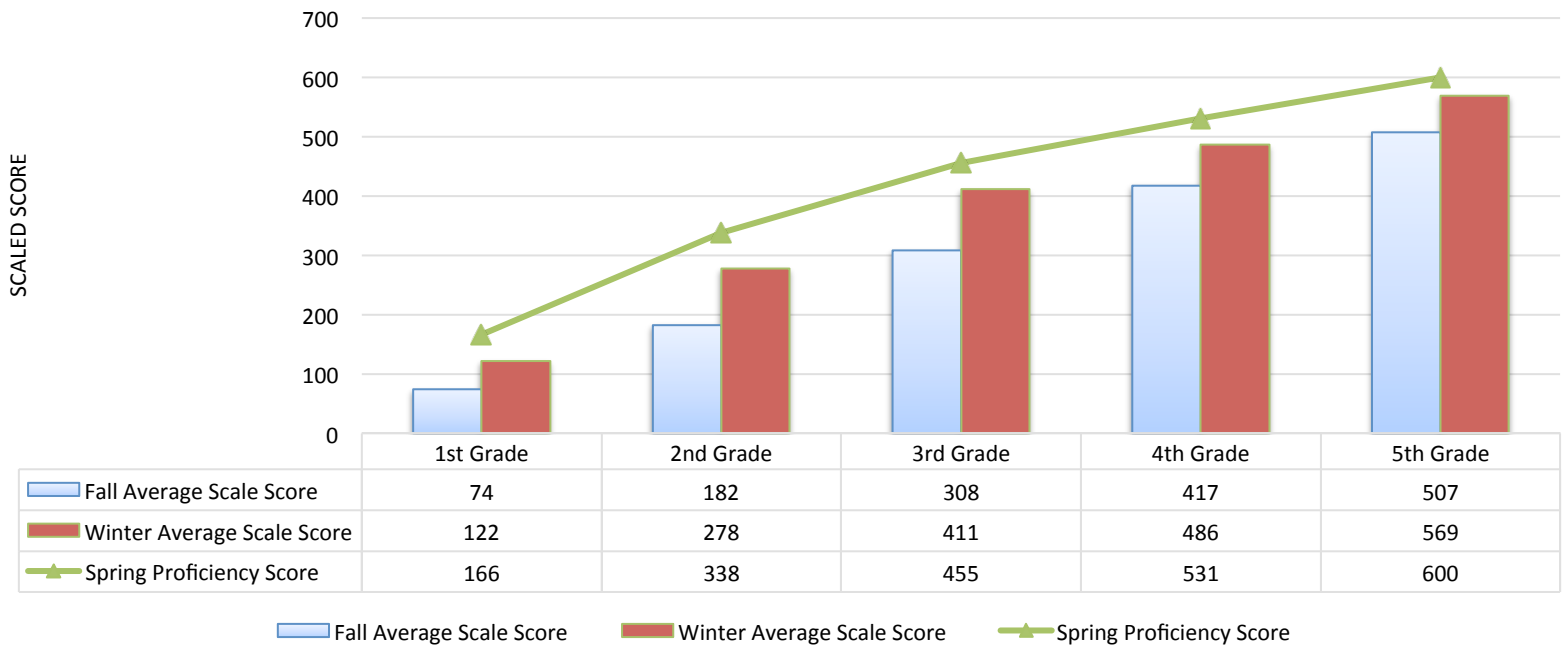

Rupert Elementary

Rupert Elementary STAR ELA Scores 2016-2017

	Not Proficient			Proficient		
	F	W	S	F	W	S
1st Grade	0	63		96	38	
2nd Grade	67	58		34	43	
3rd Grade	80	66		41	56	
4th Grade	52	53		40	40	
5th Grade	59	59		41	47