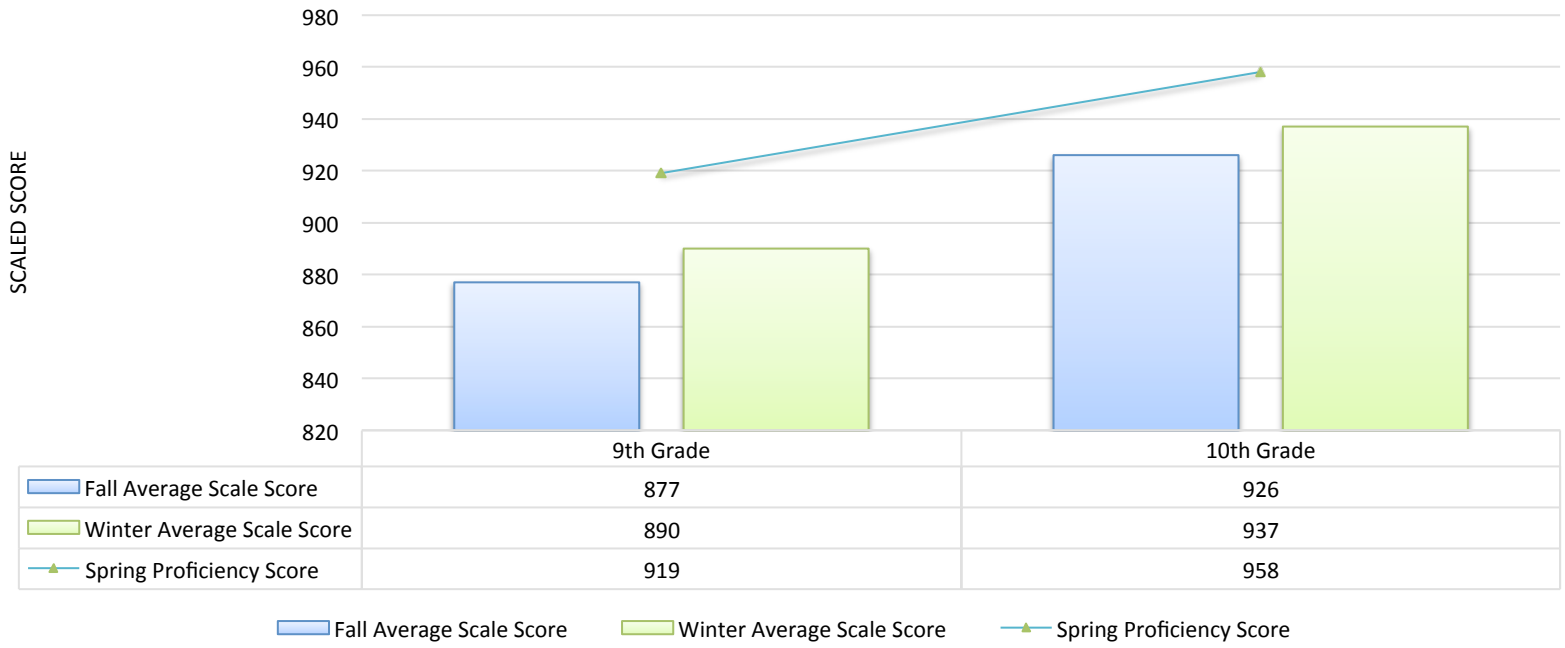

Minico High School

Minico High School STAR ELA Scores 2016-2017

	Not Proficient			Proficient		
	F	W	S	F	W	S
9th Grade	107	104		111	111	
10th Grade	136	145		140	129