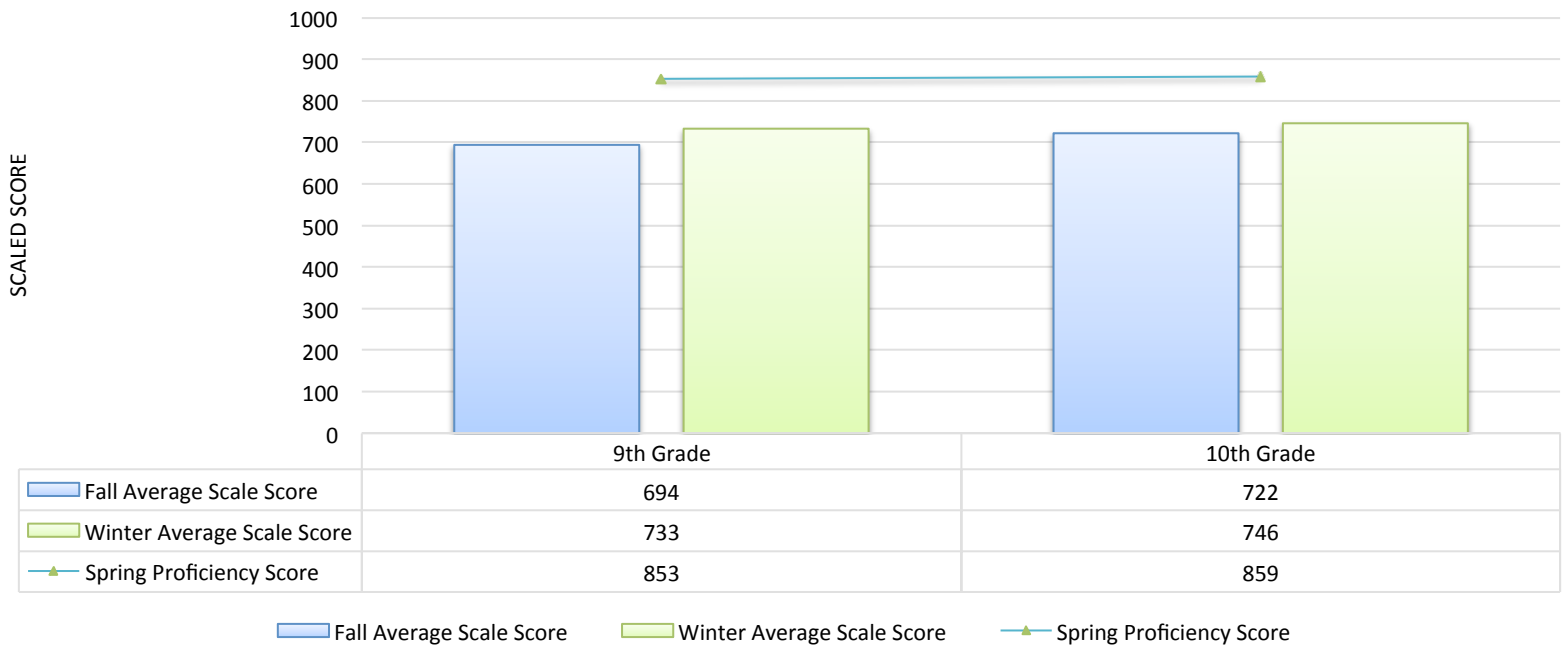

Mt. Harrison High School

Mt. Harrison High School STAR Math Scores 2016-2017

	Not Proficient			Proficient		
	F	W	S	F	W	S
9th Grade		12	14		4	2
10th Grade		31	32		3	1