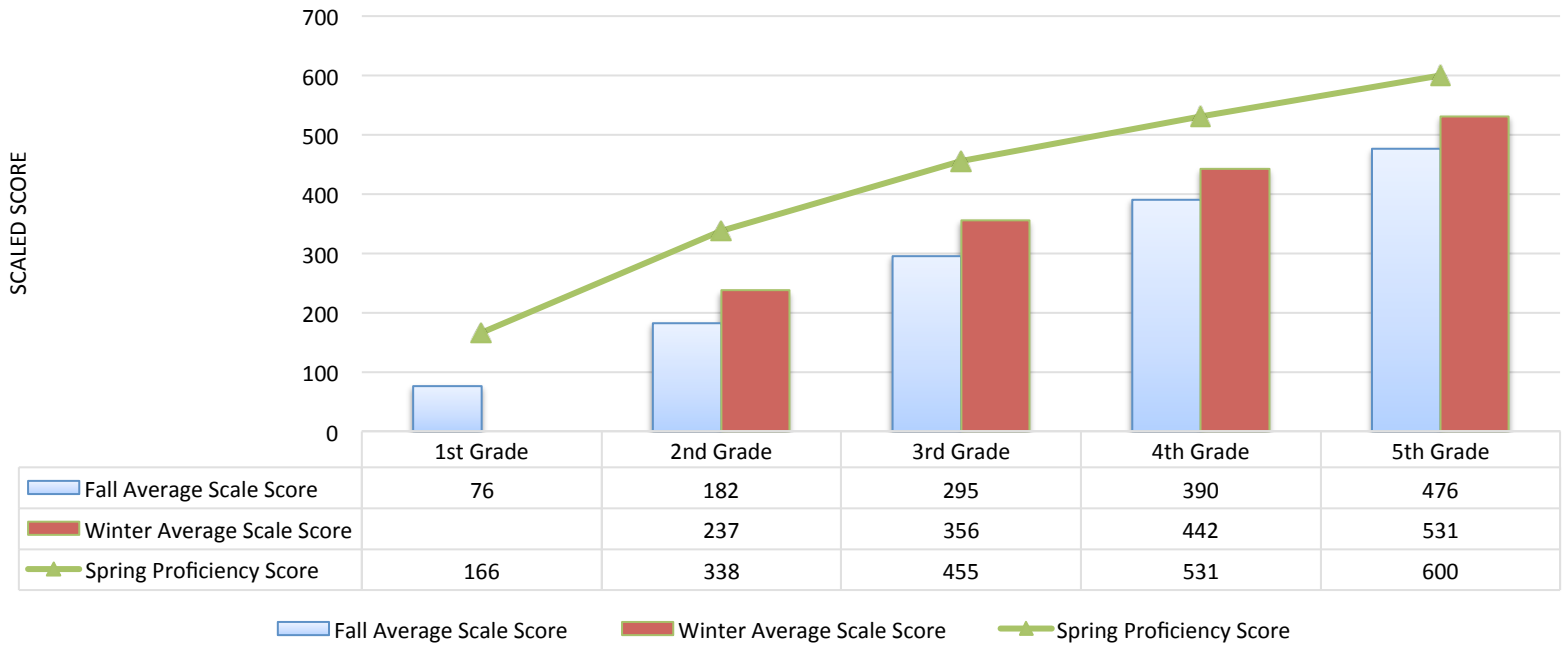

Heyburn Elementary

Heyburn Elementary STAR ELA Scores 2016-2017

	Not Proficient			Proficient		
	F	W	S	F	W	S
1st Grade						
2nd Grade						
3rd Grade	54	60		25	27	
4th Grade	54	54		32	29	
5th Grade	49	53		32	29