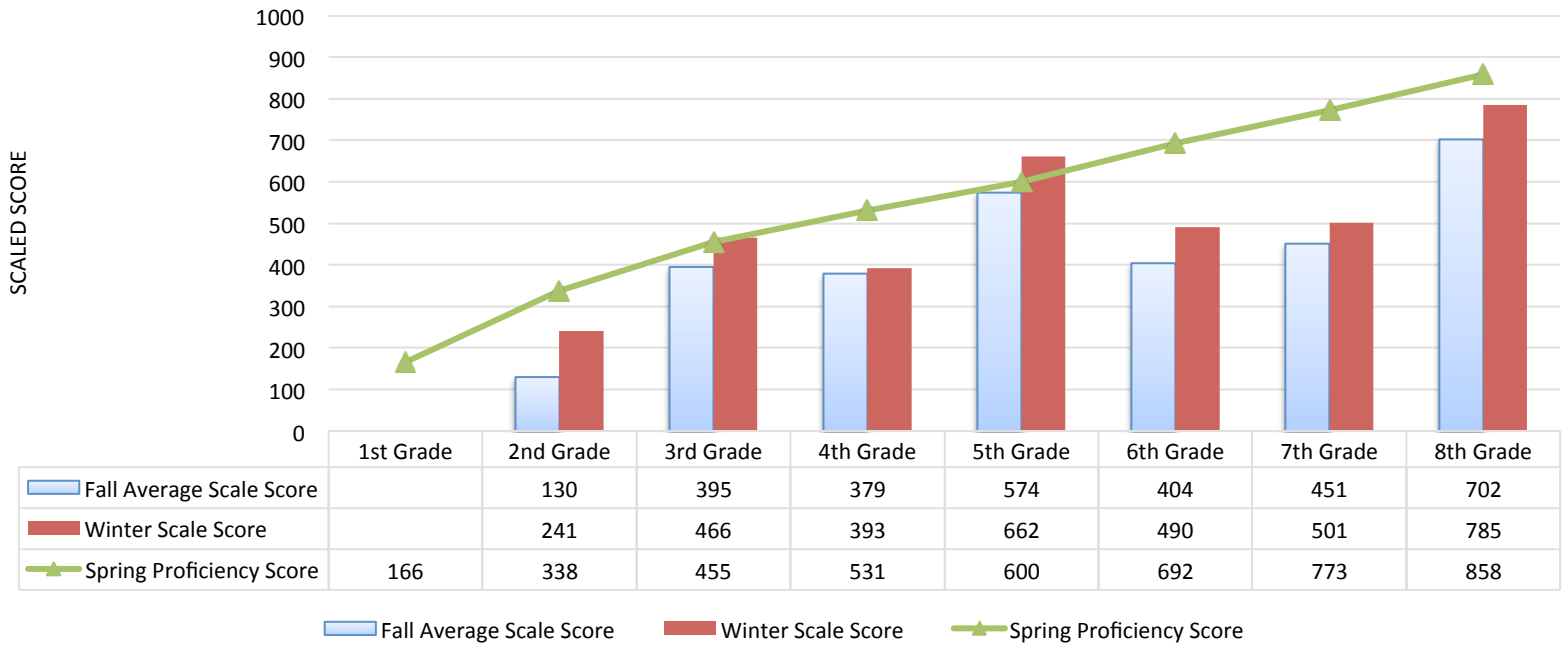

Total Learning Center

Total Learning Center STAR ELA Scores 2016-2017

	Not Proficient			Proficient		
	F	W	S	F	W	S
1st Grade						
2nd Grade	3	2		0	0	
3rd Grade	2	1		2	3	
4th Grade	3	3		0	1	
5th Grade	3	2		3	4	
6th Grade	6	7		1	0	
7th Grade	6	11		0	1	
8th Grade	9	9		4	7