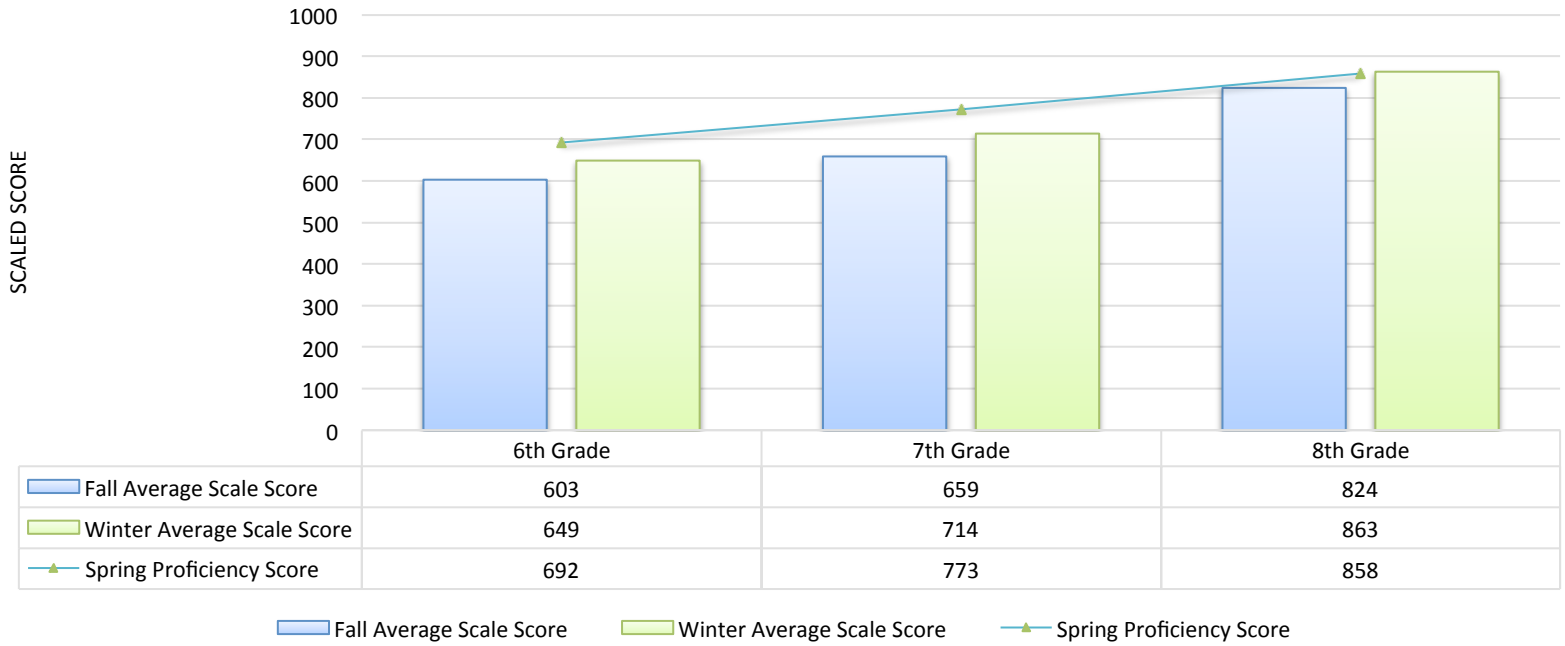

East Minico Middle School

East Minico STAR ELA Scores 2016-2017

	Not Proficient			Proficient		
	F	W	S	F	W	S
6th Grade	91	80	82	65	75	77
7th Grade	83	68	69	43	49	54
8th Grade	61	62	58	76	75	78