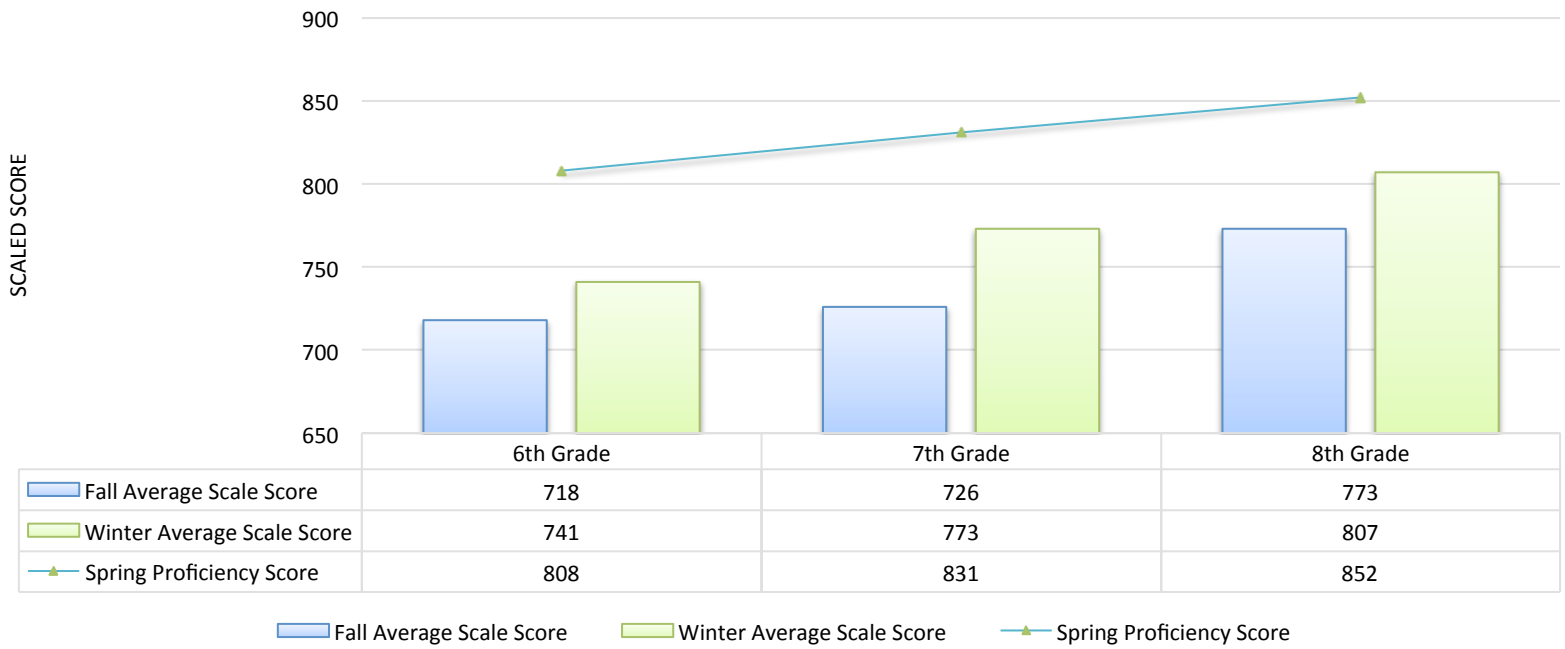

East Minico Middle School

East Minico STAR Math Scores 2016-2017

	Not Proficient			Proficient		
	F	W	S	F	W	S
6th Grade	116	107	107	40	56	48
7th Grade	102	76	87	23	48	38
8th Grade	91	80		49	64