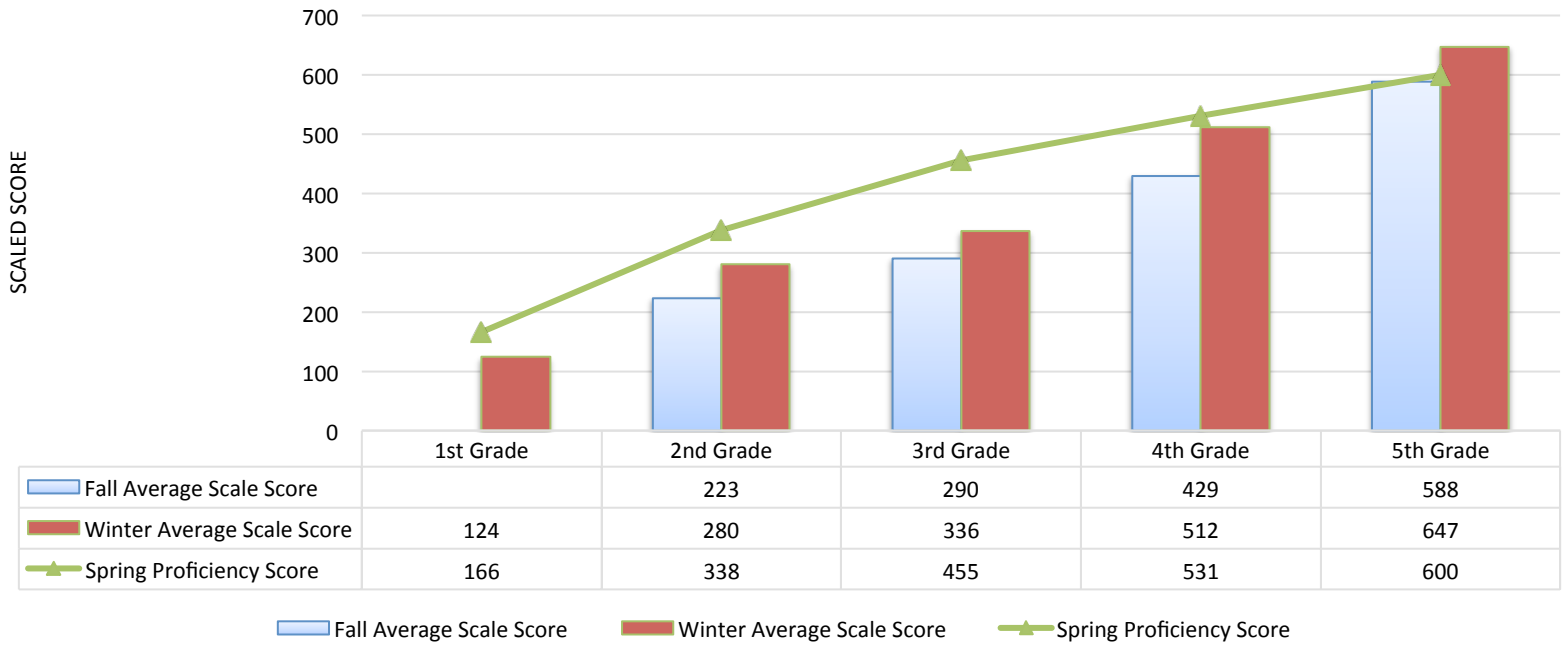

Acequia Elementary

Acequia Elementary STAR ELA Scores 2016-2017

	Not Proficient			Proficient		
	F	W	S	F	W	S
1st Grade						
2nd Grade	24	22		24	26	
3rd Grade	39	43		20	16	
4th Grade	31	30		26	27	
5th Grade	19	21		31	29