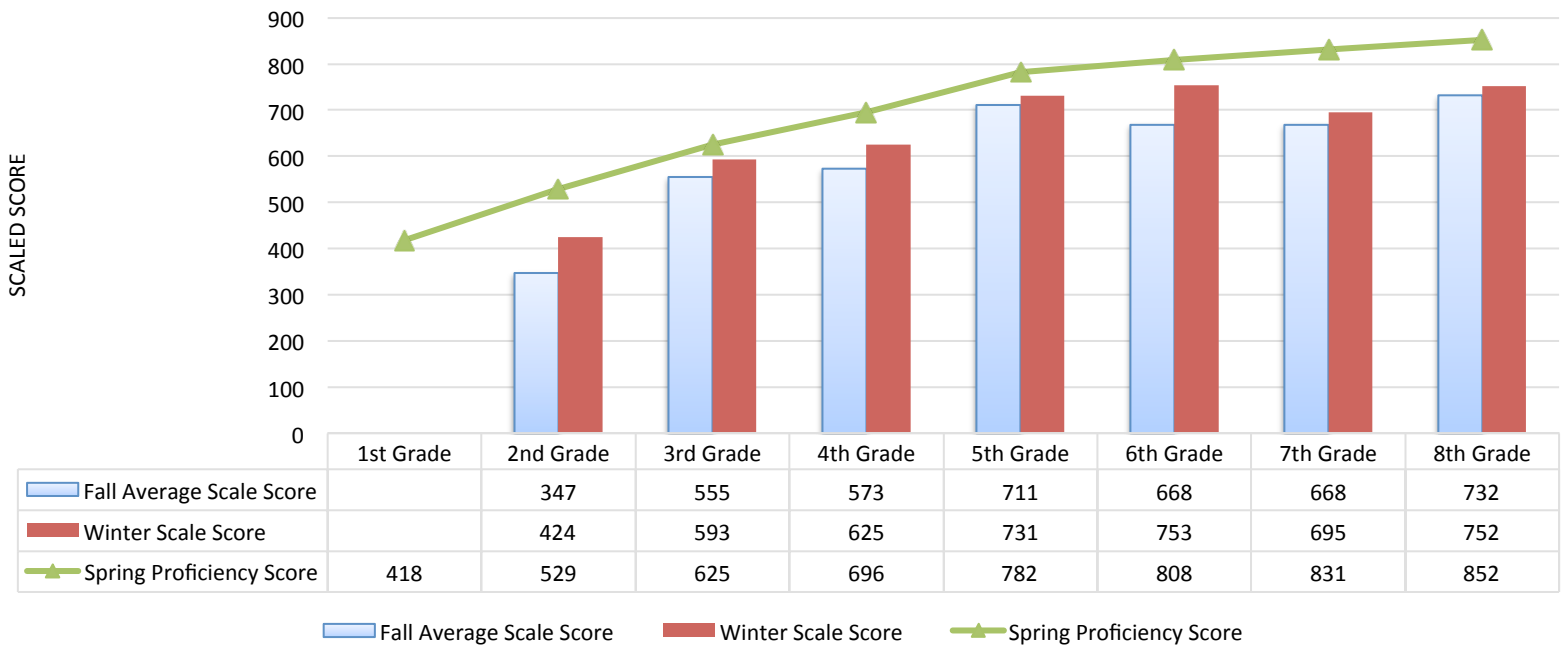

Minico High School

Minico High School STAR ELA Scores 2016-2017

	Not Proficient			Proficient		
	F	W	S	F	W	S
9 th Grade	107	104		111	111	
10 th Grade	136	145		140	129	

Total Learning Center

Total Learning Center STAR Math Scores 2016-2017