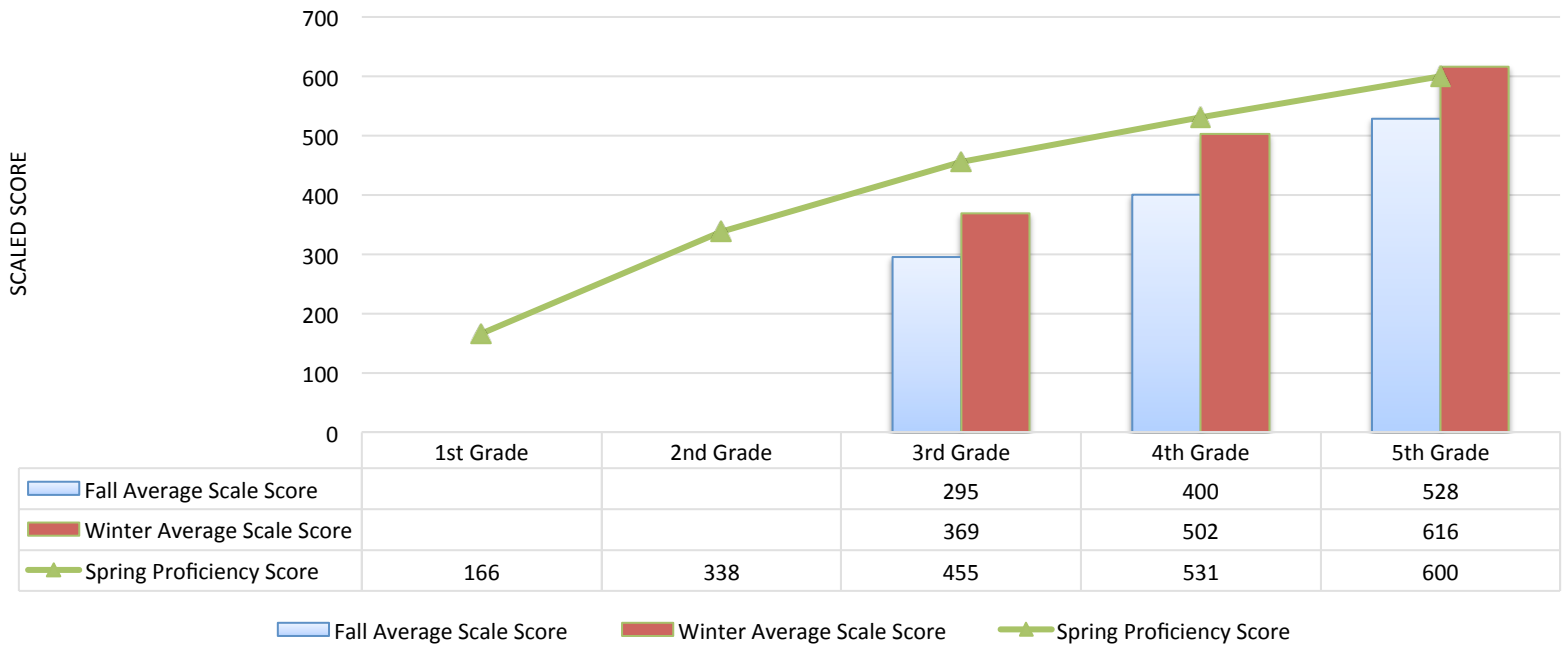

Paul Elementary

Paul Elementary STAR ELA Scores 2016-2017

	Not Proficient			Proficient		
	F	W	S	F	W	S
1st Grade						
2nd Grade						
3rd Grade	65	57		22	30	
4th Grade	57	47		25	36	
5th Grade	42	30		35	48