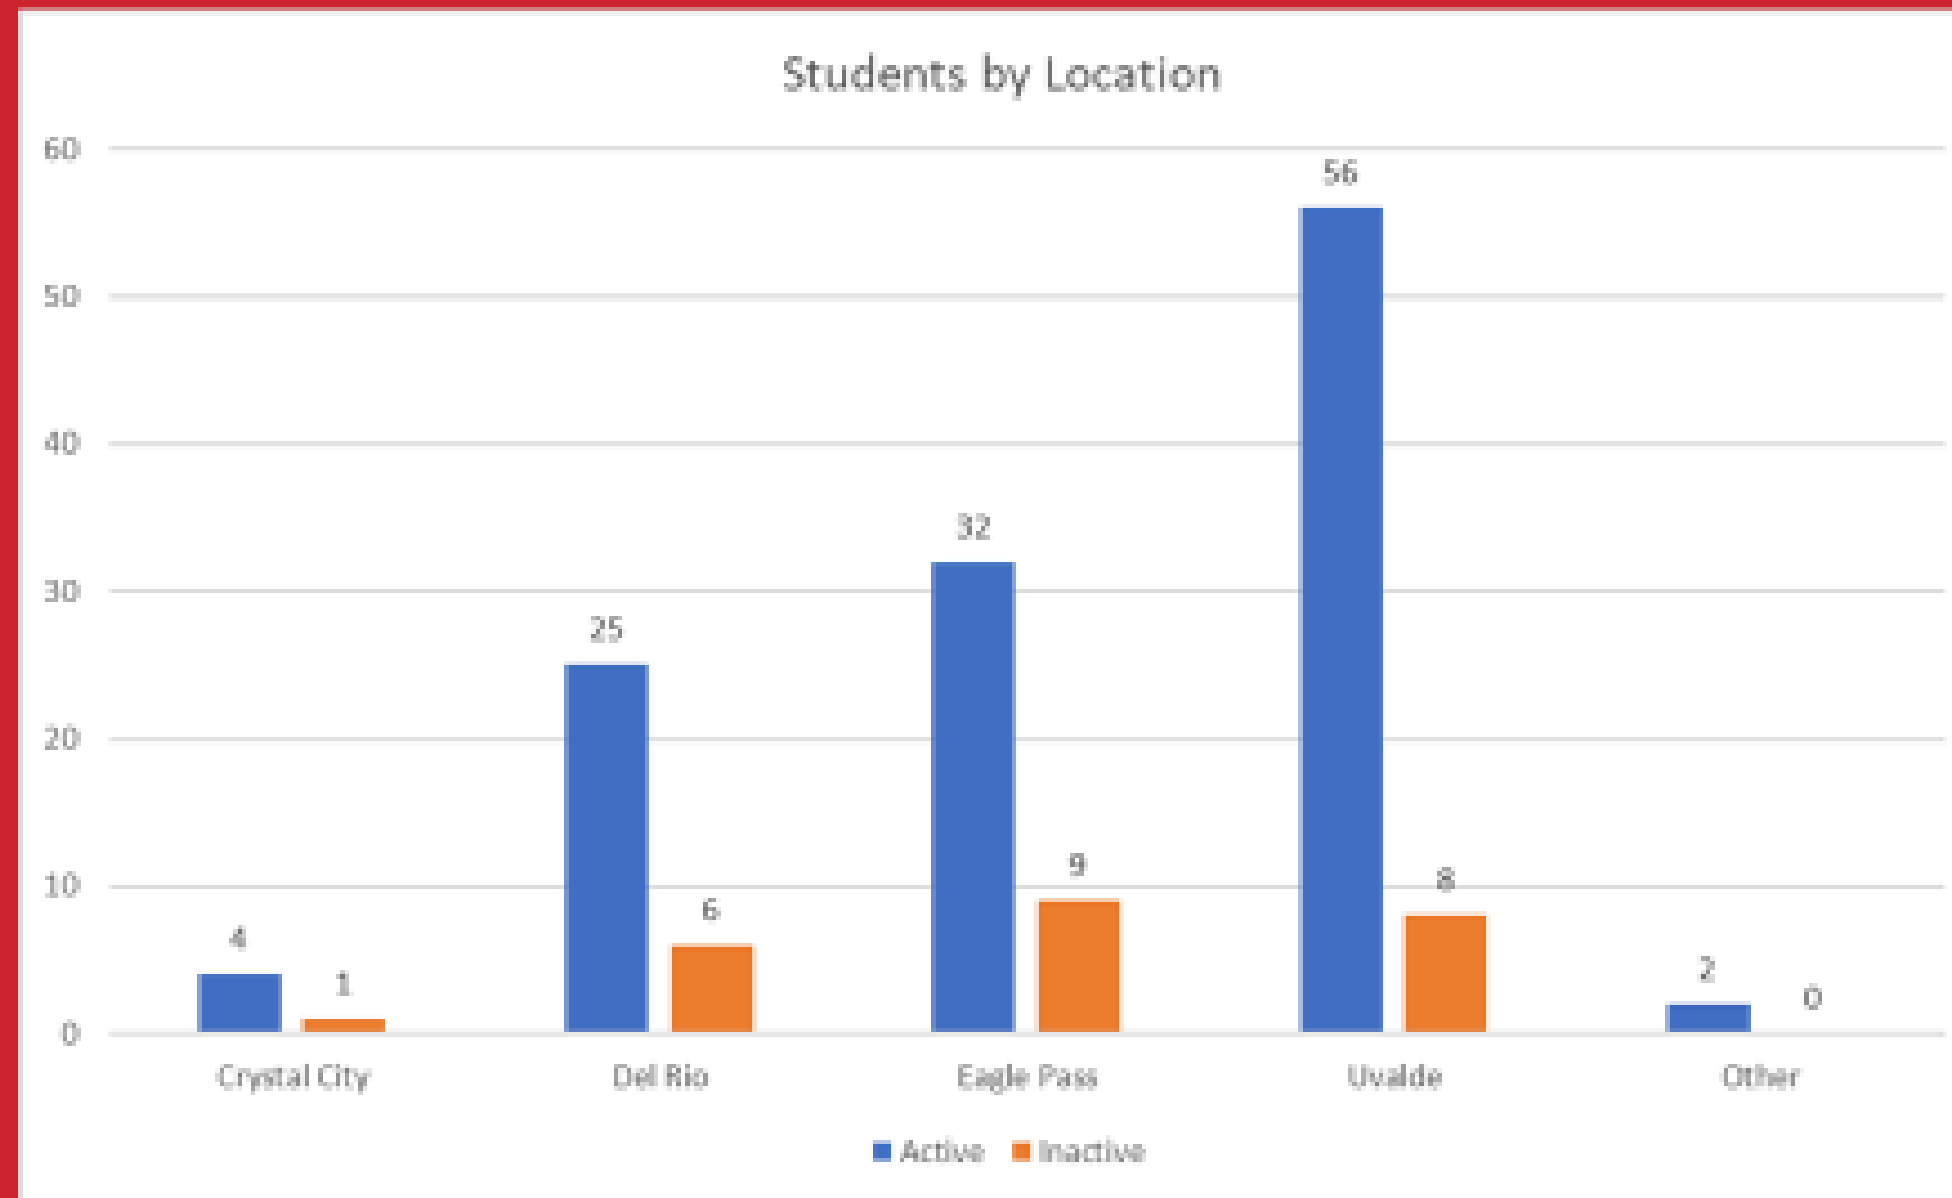

DSS Students by Location