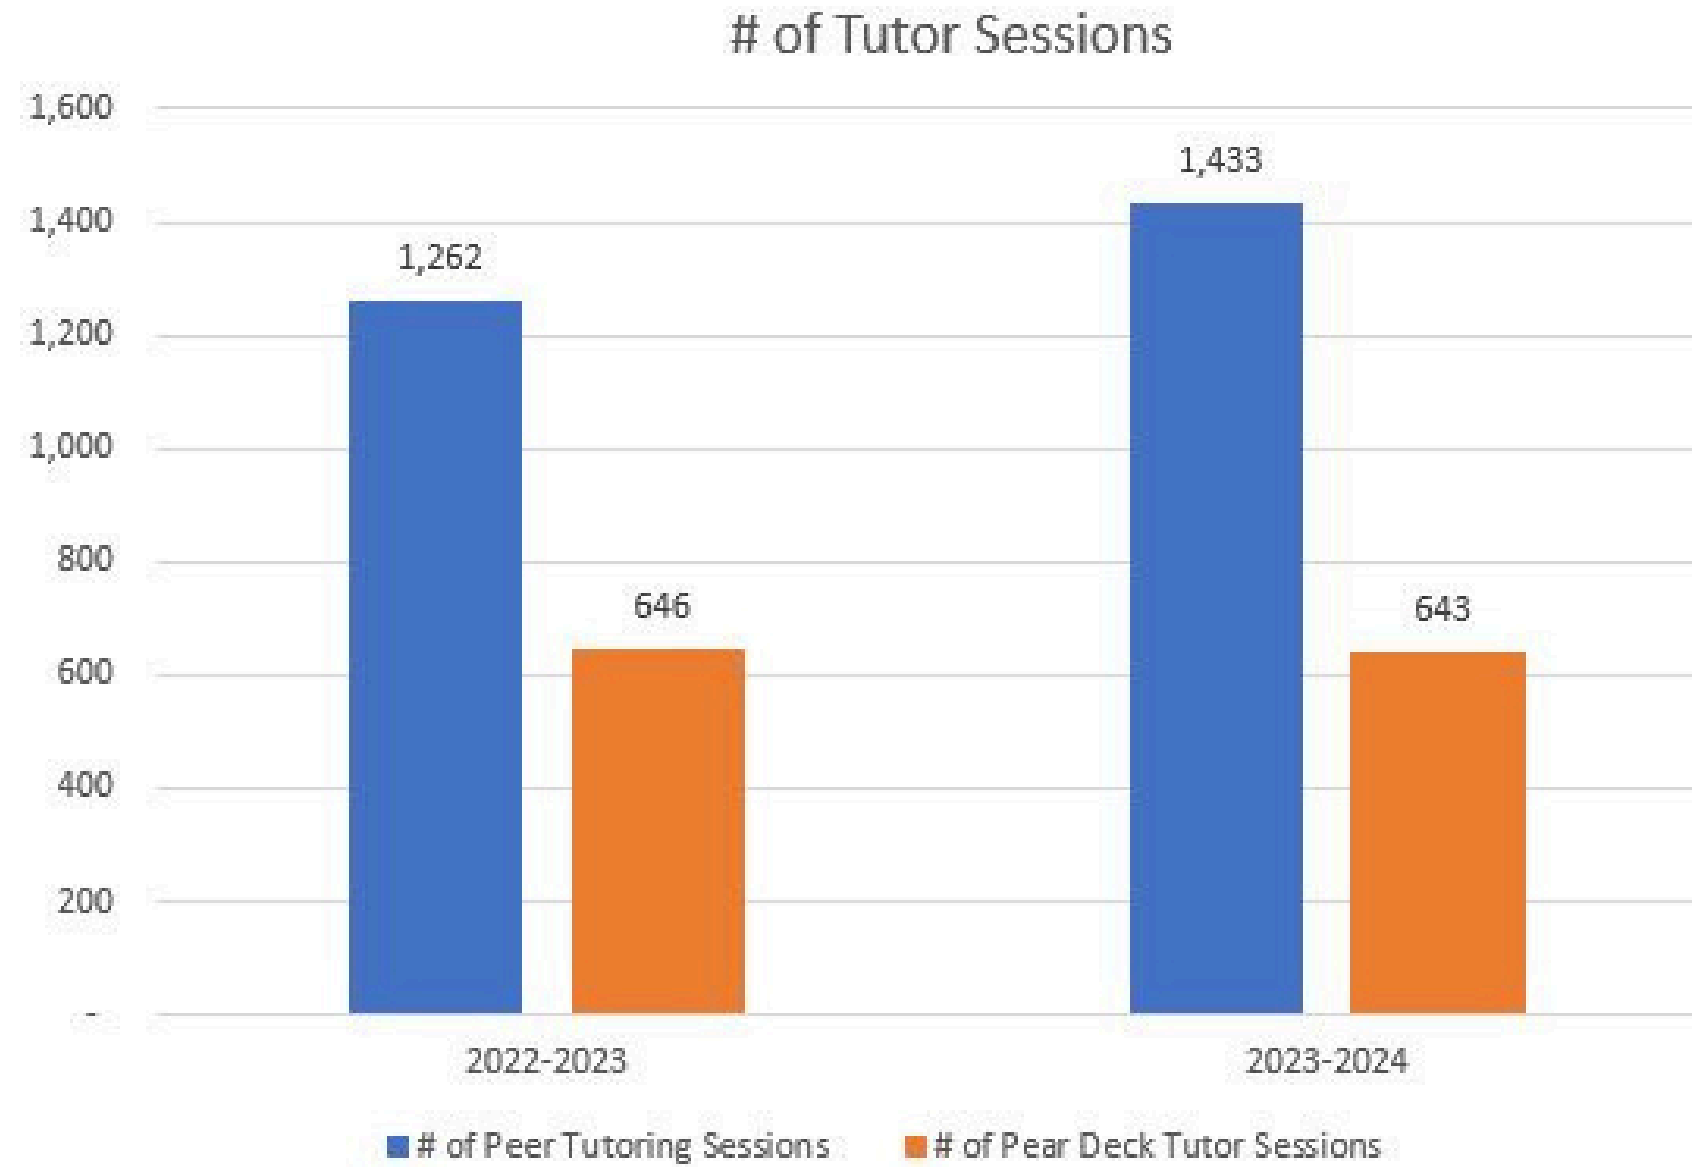

# HOLISTIC ADVISING

2023-2024

HIGH SCHOOL CONTACTS (SPRING 2024 ONLY)

# STUDENT SUCCESS CENTER

## LET'S TAKE A LOOK AT TUTORING SESSIONS YEAR-OVER-YEAR COMPARISONS

Academic Year	# of Peer Tutoring Sessions	# of Pear Deck Tutor Sessions	Total
2022-2023	1,262	646	1,908
2023-2024	1,433	643	2,076
	<b>2,695</b>	<b>1,289</b>	<b>3,984</b>