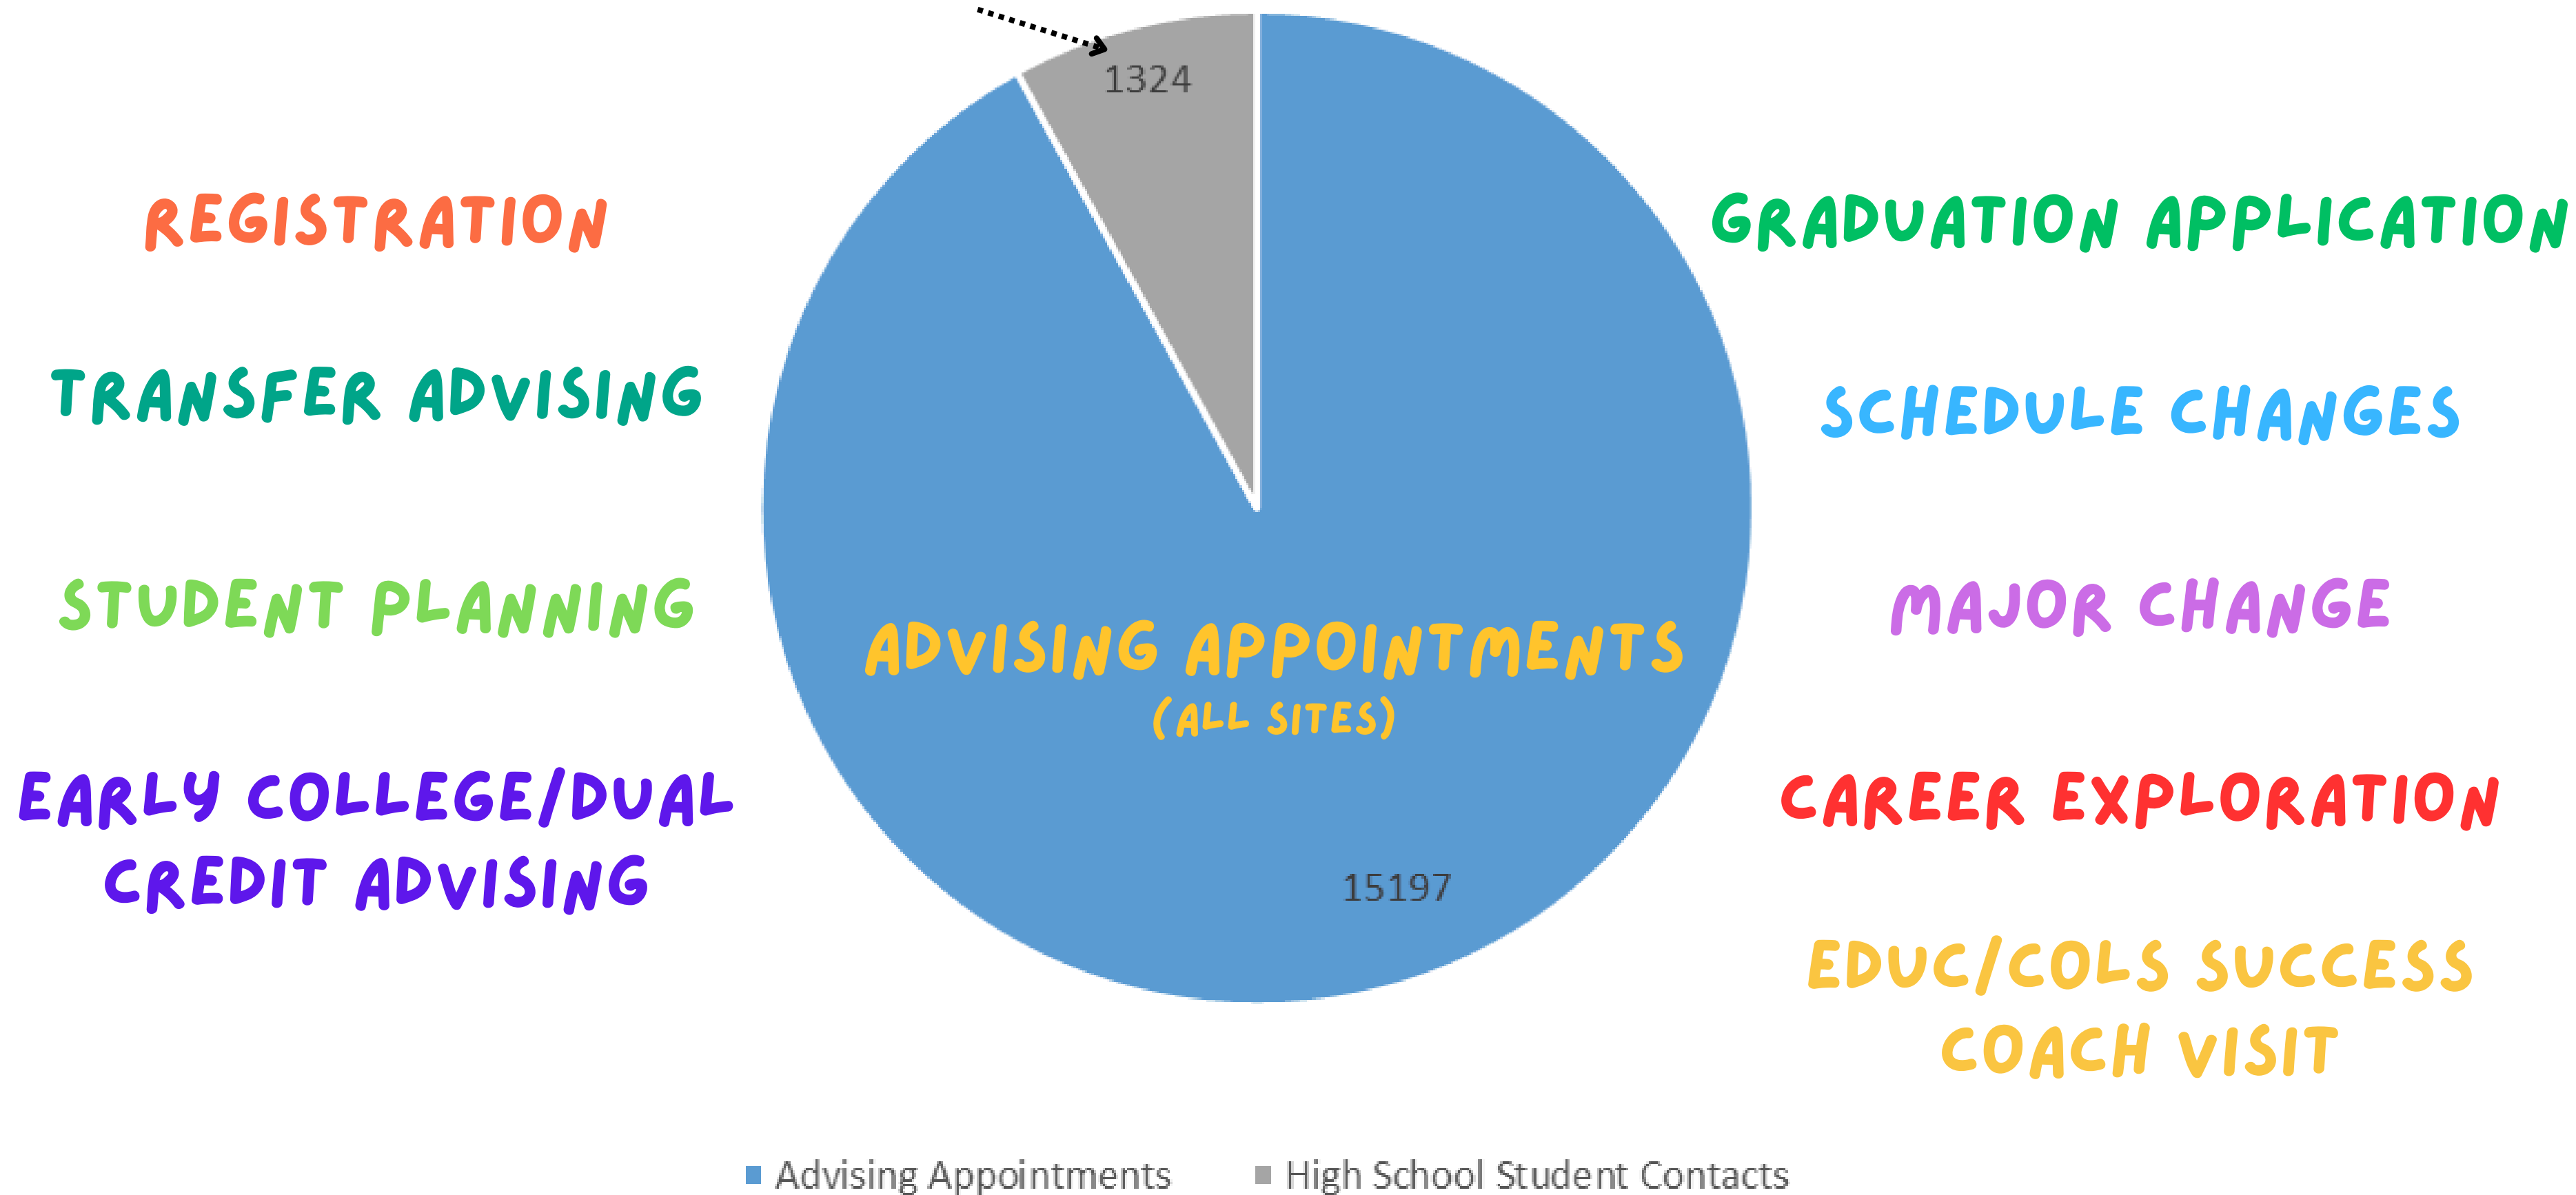

HOLISTIC ADVISING

2023-2024

HIGH SCHOOL CONTACTS (SPRING 2024 ONLY)