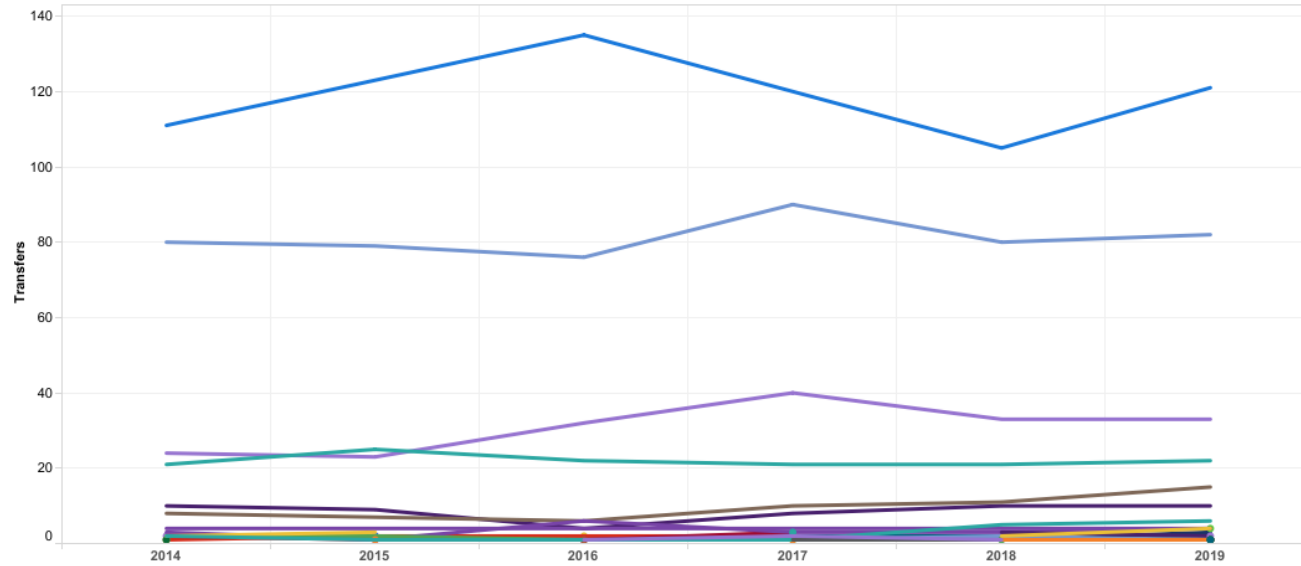

Trans Line

District (Transfer)

- Annandale Public School District
- Anoka-Hennepin Public School District
- Austin Public School District
- Bdote Learning Center
- Bemidji Public School District
- Benson Public School District
- Blackduck Public School District
- BlueSky Charter School
- Brainerd Public School District
- Brooklyn Center School District
- Cannon Falls Public School District
- Centennial Public School District
- Dassel-Cokato Public School Dist.
- Discovery Charter School
- Duluth Public School District
- EdVisions Off Campus School
- Farmington Public School District
- Fergus Falls Public School District
- Goodhue County Education District
- Goodhue Public School District
- Grand Rapids Public School District
- Hastings Public School District
- Hiawatha Valley Ed. District
- Houston Public School District
- Intermediate School District 287
- Intermediate School District 917
- Inver Grove Heights Schools
- Lake City Public School District
- Litchfield Public School District
- Minnesota Online High School
- Minnesota State Academies
- Minnesota Transitions Charter School
- Natural Science Academy
- Northfield Public School District
- Onamia Public School District
- Princeton Public School District
- Rochester Public School District
- Rosemount-Apple Valley-Eagan
- Roseville Public School District
- Seven Hills Preparatory Academy
- Shakopee Public School District
- South St. Paul Public School Dist.
- South Washington County School Dist
- Spero Academy
- Spring Lake Park Public Schools
- St Paul Conservatory Performing Art
- St. Cloud Public School District
- St. Paul Public School District
- St. Peter Public School District
- Stillwater Area Public School Dist.
- Upper Mississippi Academy
- Wabasha-Kellogg Public School Dist.
- White Bear Lake School District
- Willmar Public School District
- Worthington Public School District
- Zumbrota-Mazeppa School District