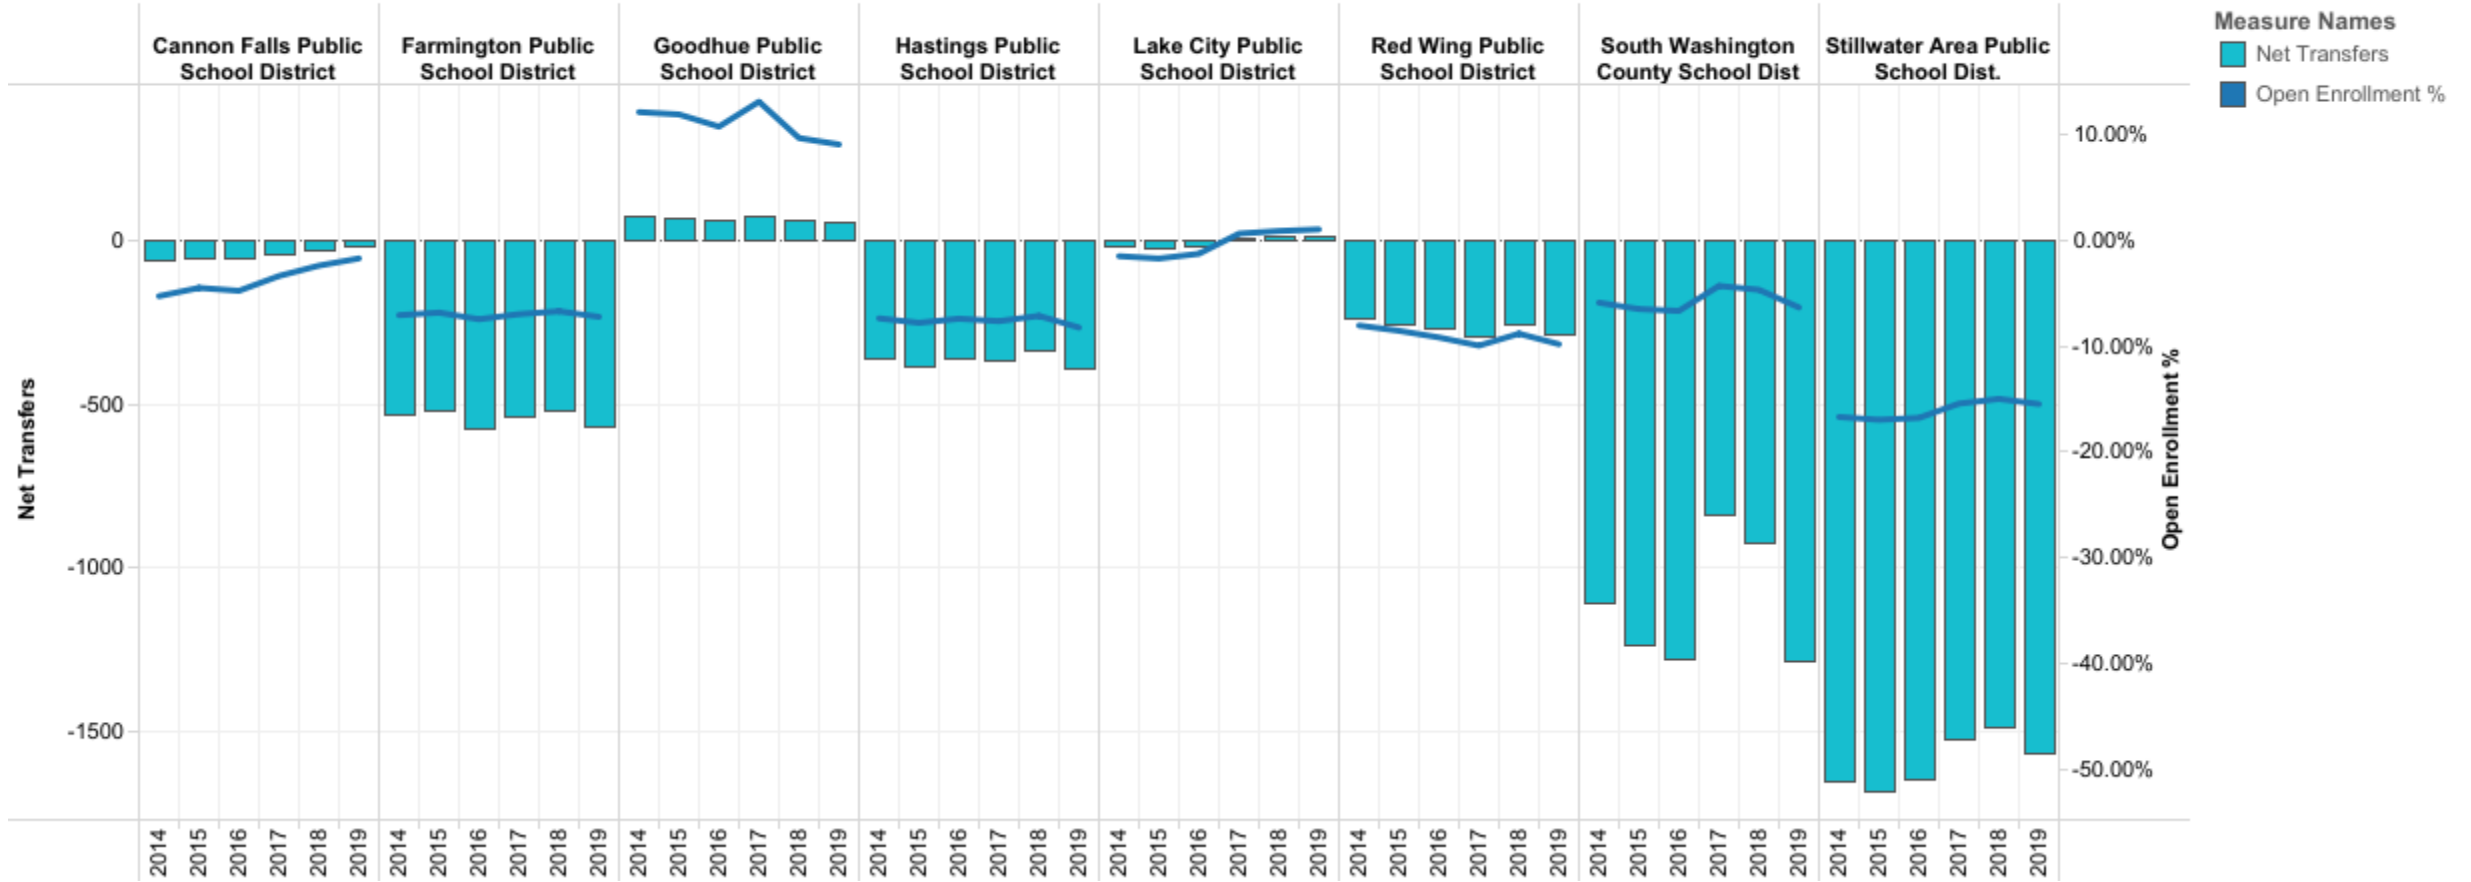

MN K-12 Open Enrollment

File created on: 6/18/2020 5:29:32 PM

Open Enrollment Trends

Source: MN Open Enrollment Files

Open Enrollment Trends

Source: MN Open Enrollment Files

Trans Grid

District (Transfer)	2014	2015	2016	2017	2018	2019
Grand Total	275	289	301	318	292	331
Annandale Public School District						1
Anoka-Hennepin Public School District						1
Austin Public School District			1	2	1	
Bdote Learning Center				3		
Bemidji Public School District						1
Benson Public School District					1	1
Blackduck Public School District				1	1	
BlueSky Charter School	2	1	1	1	5	6
Brainerd Public School District						1
Brooklyn Center School District	2	3			2	4
Cannon Falls Public School District	21	25	22	21	21	22
Centennial Public School District		1				
Dassel-Cokato Public School Dist.						1
Discovery Charter School					1	1
Duluth Public School District		1	1			
EdVisions Off Campus School						1
Farmington Public School District						2
Fergus Falls Public School District					3	2
Goodhue County Education District	111	123	135	120	105	121
Goodhue Public School District	80	79	76	90	80	82
Grand Rapids Public School District					1	
Hastings Public School District	24	23	32	40	33	33
Hiawatha Valley Ed. District	2	2	1			
Houston Public School District	3	1	6	3	3	4
Intermediate School District 287		2		2		
Intermediate School District 917				1	2	1
Inver Grove Heights Schools	1					
Lake City Public School District	8	7	6	10	11	15
Litchfield Public School District	1					
Minnesota Online High School	2					
Minnesota State Academies	4	4	4	4	4	4
Minnesota Transitions Charter School	10	9	4	8	10	10
Natural Science Academy						1
Northfield Public School District	1					
Onamia Public School District		2				1
Princeton Public School District				2	2	1
Rochester Public School District						4
Rosemount-Apple Valley-Eagan	2	1	1	3		
Roseville Public School District			1			
Seven Hills Preparatory Academy	1	2	2	2		
Shakopee Public School District						1
South St. Paul Public School Dist.						1
South Washington County School Dist			1		1	3
Spero Academy						1
Spring Lake Park Public Schools				1	1	
St Paul Conservatory Performing Art			1			
St. Cloud Public School District		1				
St. Paul Public School District					1	1
St. Peter Public School District		1	1			
Stillwater Area Public School Dist.				1		
Upper Mississippi Academy		1	1			
Wabasha-Kellogg Public School Dist.				1		
White Bear Lake School District				1	1	
Willmar Public School District			2		1	1
Worthington Public School District						1
Zumbrota-Mazeppa School District			2	1	1	1