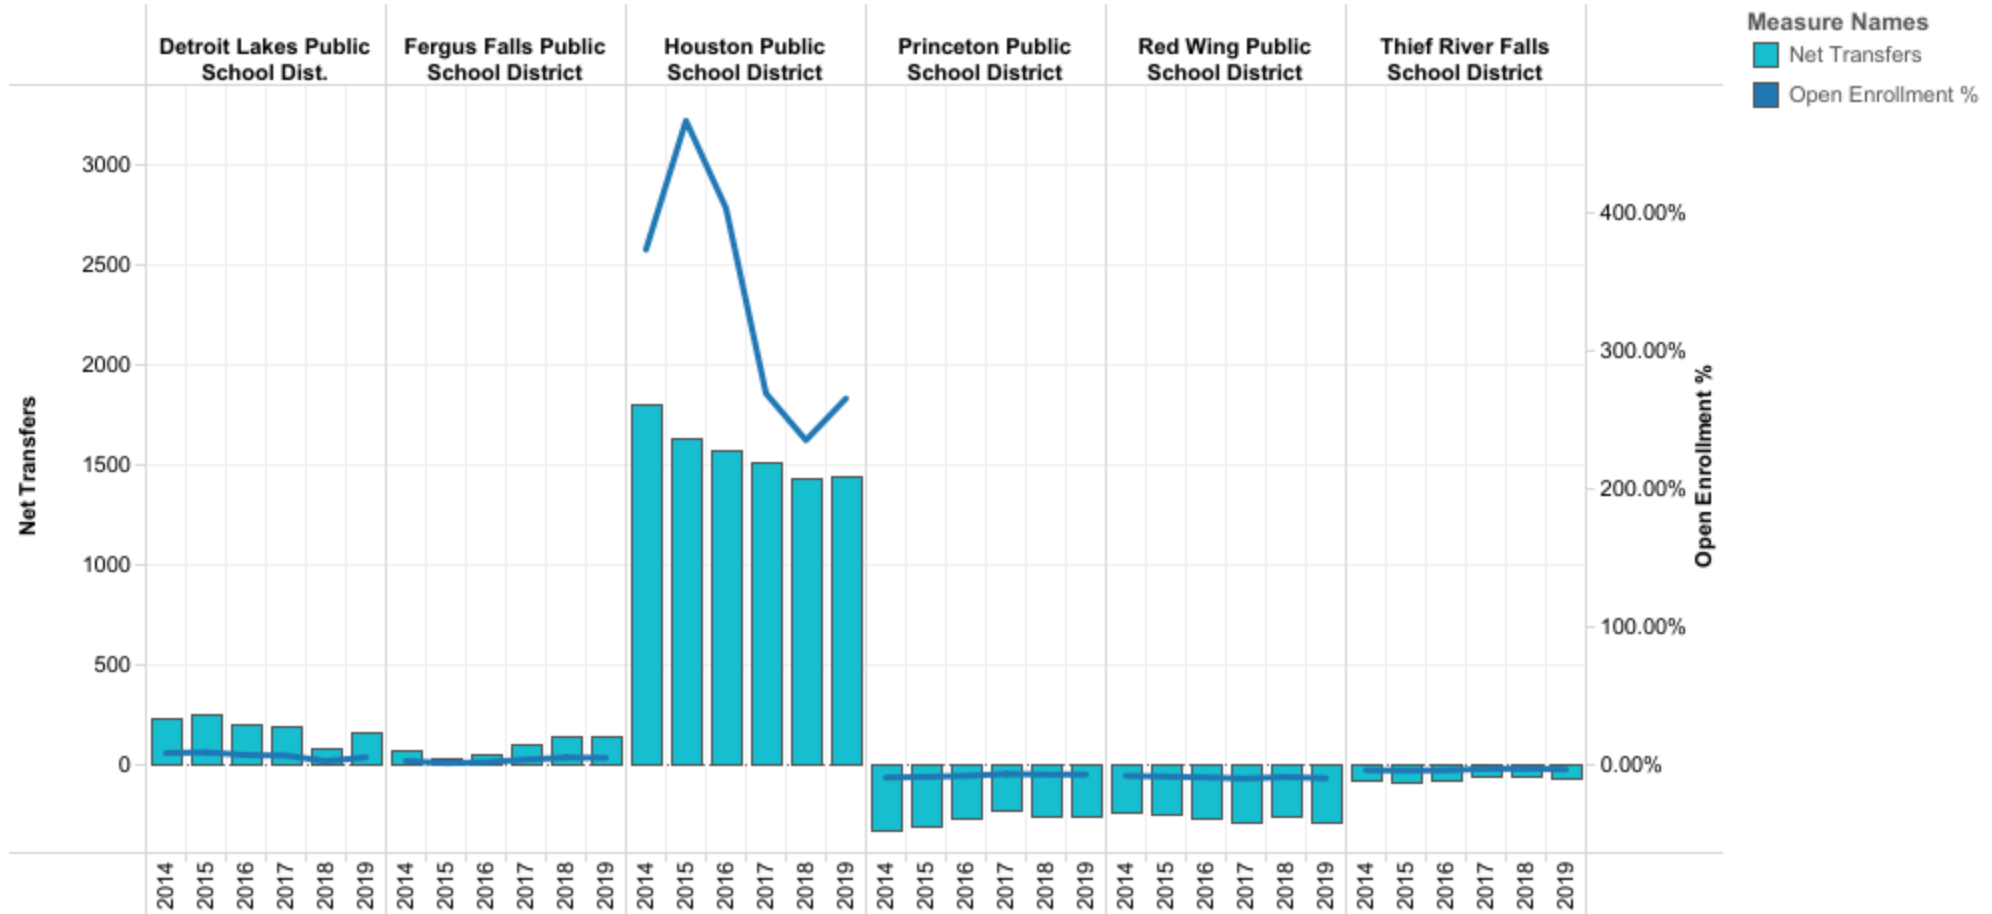

MN K-12 Open Enrollment

File created on: 6/18/2020 5:29:32 PM

Open Enrollment Trends

Source: MN Open Enrollment Files

Open Enrollment Trends

Source: MN Open Enrollment Files

Trans Grid

District (Transfer)	2014	2015	2016	2017	2018	2019
Grand Total	275	289	301	318	292	331
Annandale Public School District						1
Anoka-Hennepin Public School District						1
Austin Public School District			1	2	1	
Bdote Learning Center				3		
Bemidji Public School District						1
Benson Public School District					1	1
Blackduck Public School District				1	1	
BlueSky Charter School	2	1	1	1	5	6
Brainerd Public School District						1
Brooklyn Center School District	2	3			2	4
Cannon Falls Public School District	21	25	22	21	21	22
Centennial Public School District		1				
Dassel-Cokato Public School Dist.						1
Discovery Charter School					1	1
Duluth Public School District		1	1			
EdVisions Off Campus School						1
Farmington Public School District						2
Fergus Falls Public School District					3	2
Goodhue County Education District	111	123	135	120	105	121
Goodhue Public School District	80	79	76	90	80	82
Grand Rapids Public School District					1	
Hastings Public School District	24	23	32	40	33	33
Hiawatha Valley Ed. District	2	2	1			
Houston Public School District	3	1	6	3	3	4
Intermediate School District 287		2		2		
Intermediate School District 917				1	2	1
Inver Grove Heights Schools	1					
Lake City Public School District	8	7	6	10	11	15
Litchfield Public School District	1					
Minnesota Online High School	2					
Minnesota State Academies	4	4	4	4	4	4
Minnesota Transitions Charter School	10	9	4	8	10	10
Natural Science Academy						1
Northfield Public School District	1					
Onamia Public School District		2				1
Princeton Public School District				2	2	1
Rochester Public School District						4
Rosemount-Apple Valley-Eagan	2	1	1	3		
Roseville Public School District			1			
Seven Hills Preparatory Academy	1	2	2	2		
Shakopee Public School District						1
South St. Paul Public School Dist.						1
South Washington County School Dist			1		1	3
Spero Academy						1
Spring Lake Park Public Schools				1	1	
St Paul Conservatory Performing Art			1			
St. Cloud Public School District		1				
St. Paul Public School District					1	1
St. Peter Public School District		1	1			
Stillwater Area Public School Dist.				1		
Upper Mississippi Academy		1	1			
Wabasha-Kellogg Public School Dist.				1		
White Bear Lake School District				1	1	
Willmar Public School District			2		1	1
Worthington Public School District						1
Zumbrota-Mazeppa School District			2	1	1	1