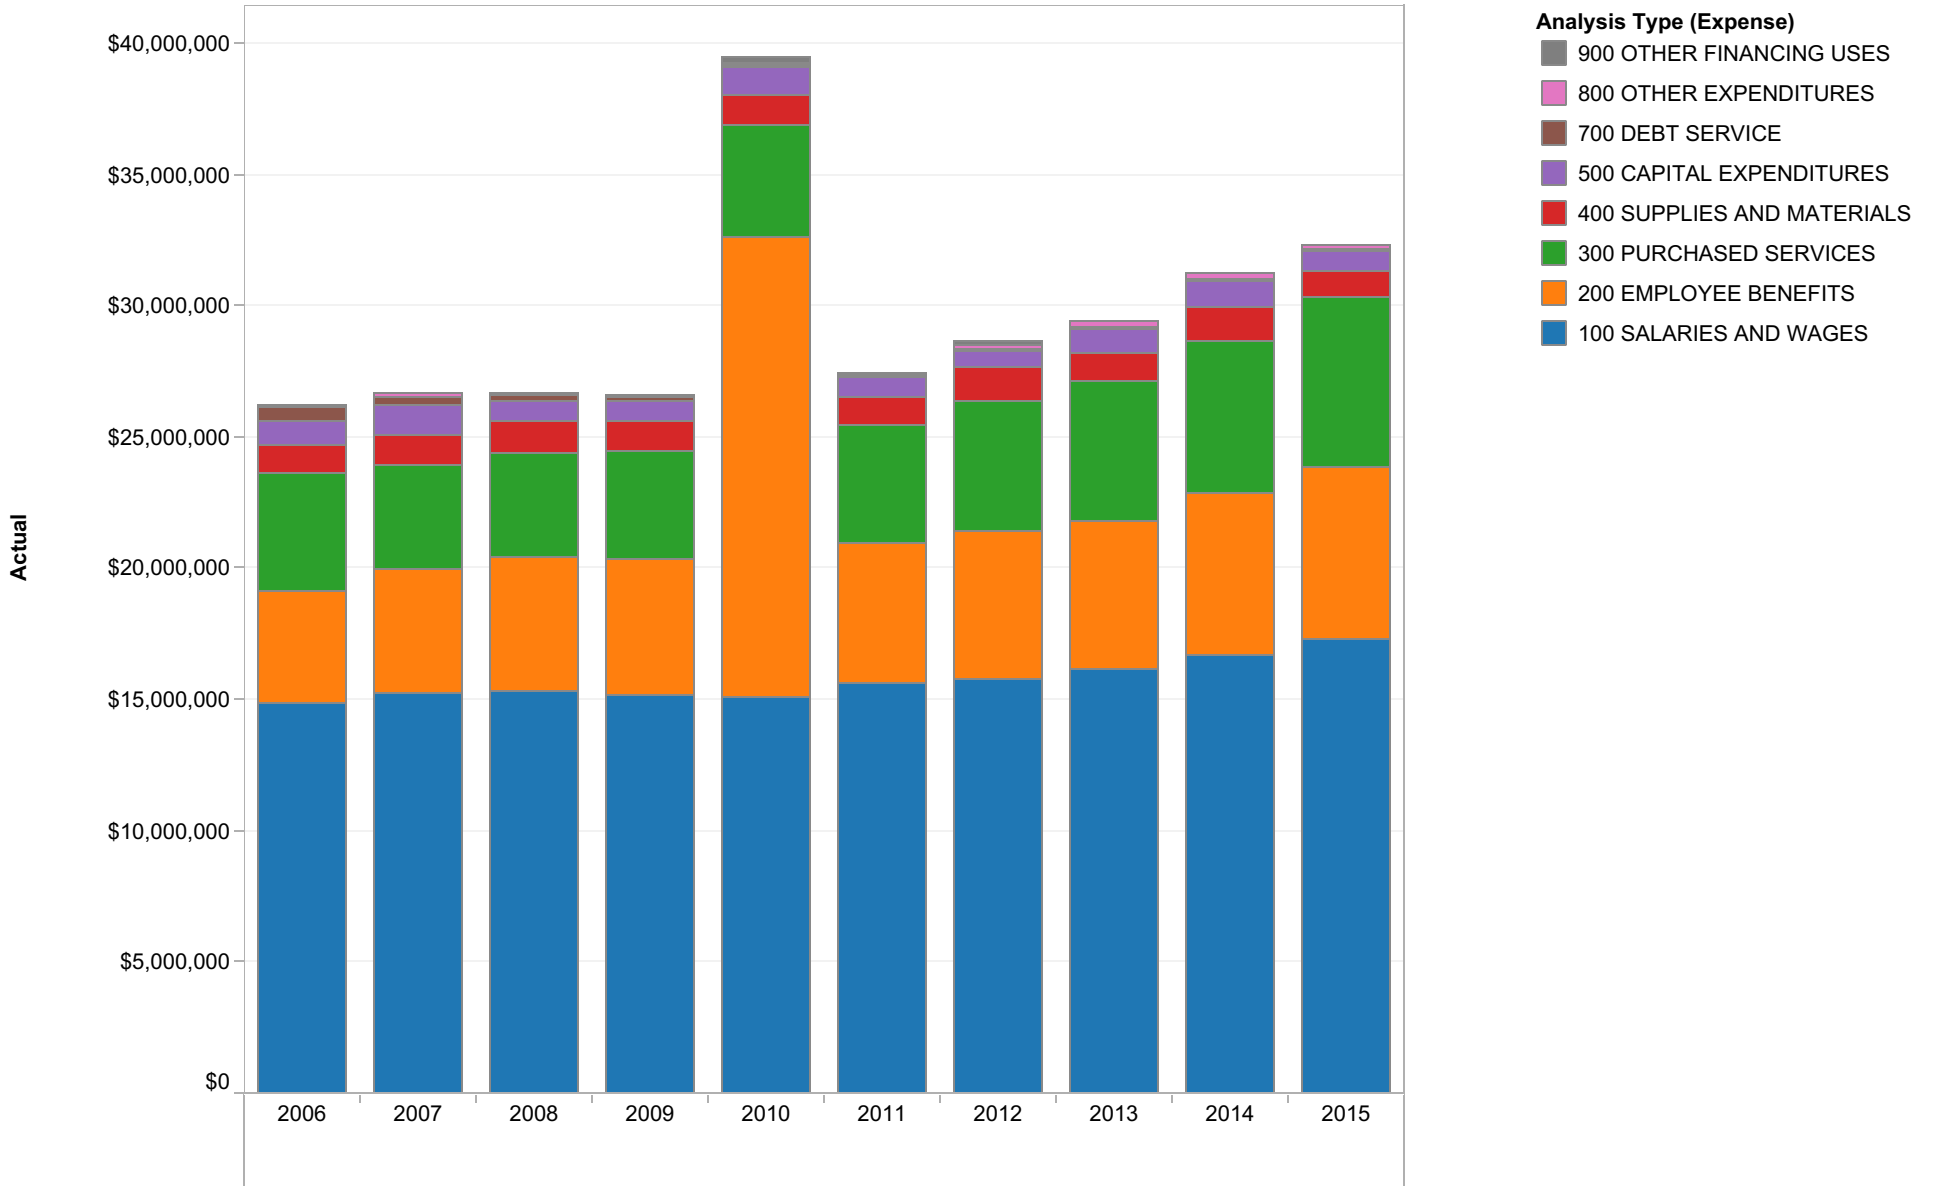

Expenses Bar Chart

Red Wing Public School District

By: Object

Source: UFARS Tape Reports as Submitted to MDE

Expenses Bar Chart

Red Wing Public School District

By: Object

Source: UFARS Tape Reports as Submitted to MDE