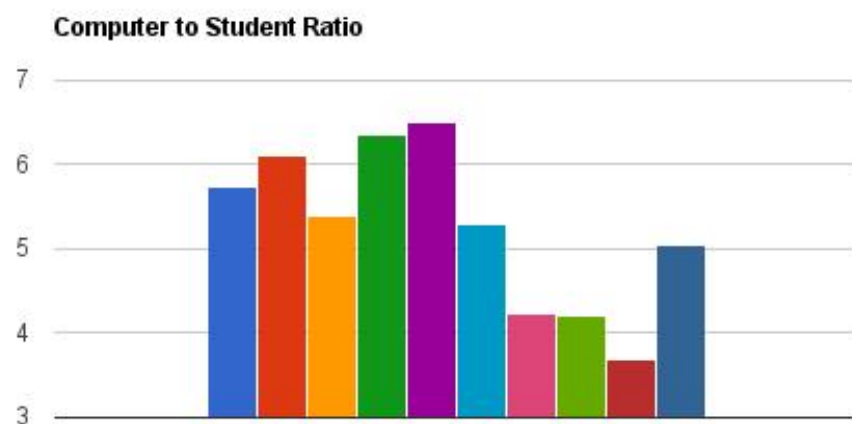

	JULIAN	BROOKS	LONGFELLOW	LINCOLN	MANN	HOLMES	IRVING	WHITTIER	BEYE	HATCH
ENROLLMENT January, 2011	853	837	631	584	513	471	446	440	430	318
EMACS	90	78	59	61	55	56	63	63	56	38
IMACS	59	59	26	31	24	33	25	24	29	25
TITLE 1 MACBOOKS	0		32	0	0	0	18	18	32	0
NETBOOKS	120	120	0	0	0	0	0	0	0	0
TOTAL COMPUTERS	149	137	117	92	79	89	106	105	117	63
RATIO (student/computer)	5.72	6.11	5.39	6.35	6.49	5.29	4.21	4.19	3.67	5.04
SMART with Ultrashort	0	0	0	0	4	3	0	0	4	0
SMART Portable	1	0	0	0	0	2	0	0	0	0
iPod TOUCHES	5	5	70/5	5	5	5	5	5	30/5	5
iPod CART	0	0	2	0	0	0	0	0	1	0
iPads	4	4	0	0	1	0	0	1	5	0
LCD PROJECTORS	18	21	16	15	30	14	12	14	14	11
DOC CAMERAS	9	0	0	0	27	2	1	1	1	0
VIDEO CAMERAS (EX. FLIP)	4	7	1	6	5	1	1	1	3	0
DIGITAL CAMERAS	30*	6	1	10	1	0	4	8	1	0
TELEVISIONS	66	68	13	5	22	12	11	10	25	17
DVD PLAYERS	5	2	2	5	1	2	1	2	2	4
LCD TELEVISIONS	1	65	0	5	0	15	0		0	
VCRs	59	2	10	0	22	3	3	10	9	
Combo VCR/DVD Players	0	1	2		0		7	3	20	2